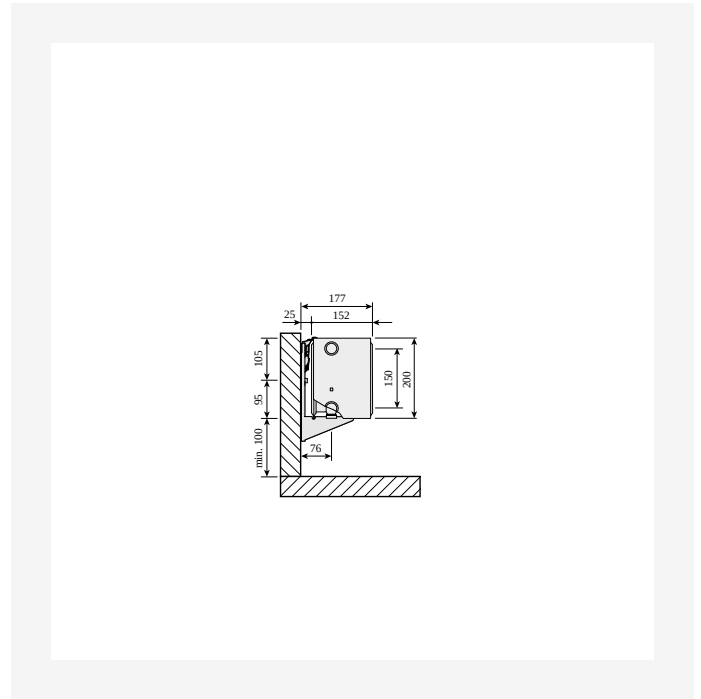

DimensionalDrawing - Plint, type 33 with Monclac wall brackets, side view