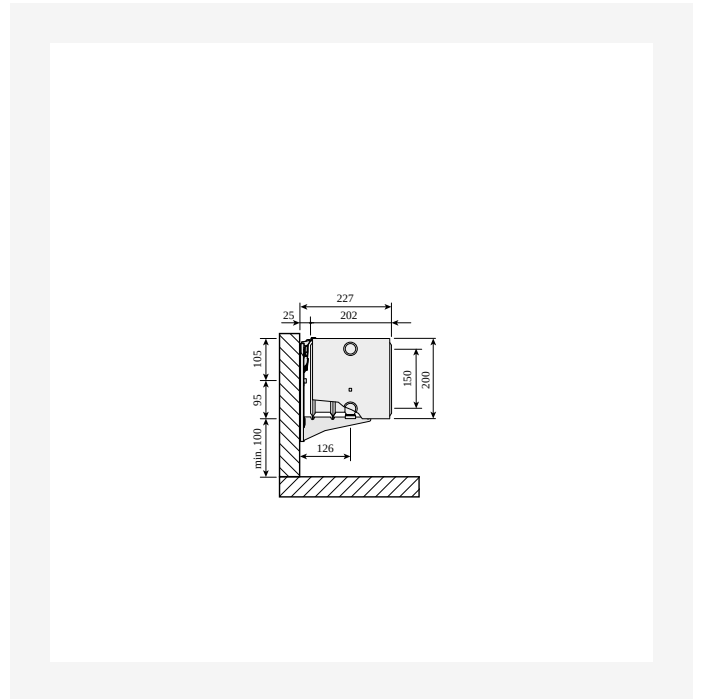

Ressurser

ProductImage - Panel radiator Plint, 200 mm.

DimensionalDrawing - Plint, type 44 with floor brackets, side view

DimensionalDrawing - Plint, type 44, top view

DimensionalDrawing - Plint, type 44 with Monclac wall brackets, side view