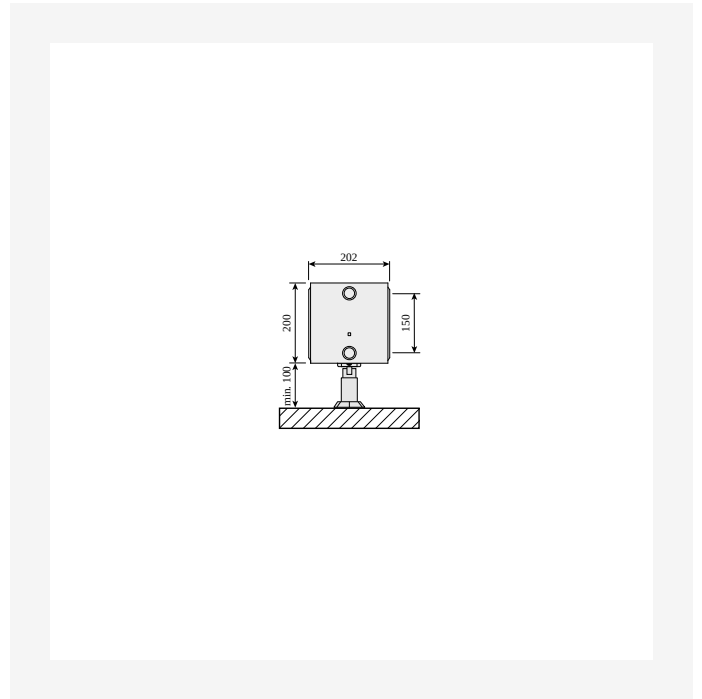

Ressurser

ProductImage - Panel radiator Plint, 200 mm.

DimensionalDrawing - Plint, type 44 with floor brackets, side view

DimensionalDrawing - Plint, type 44, top view

DimensionalDrawing - Plint, type 44 with Monclac wall brackets, side view