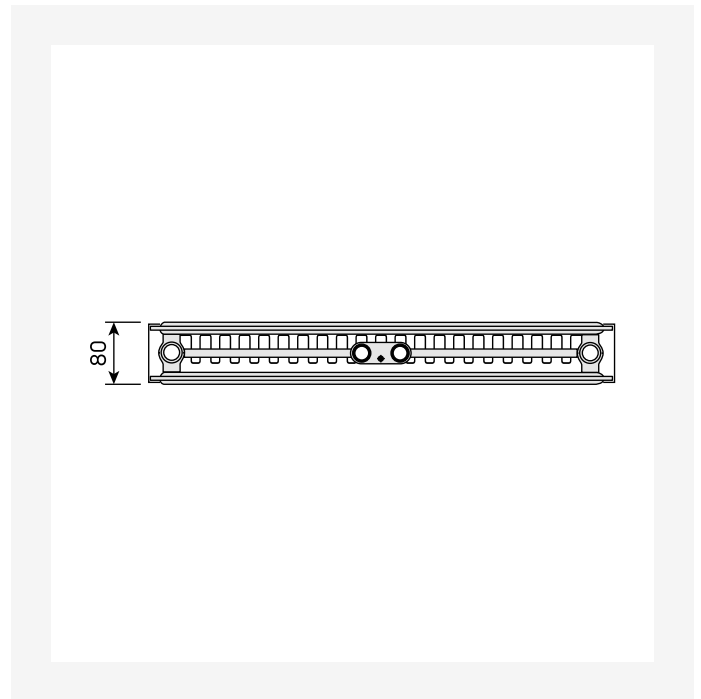

Ressourcer

ProductImage - Vertical

ProductImage - New_Vertical-MAIN picture

ProductImage - New_Vertical product image

ProductImage - Vertical, VR, panel radiator, inside

Ressourcer

DimensionalDrawing - Vertical, type 22, set oppefra