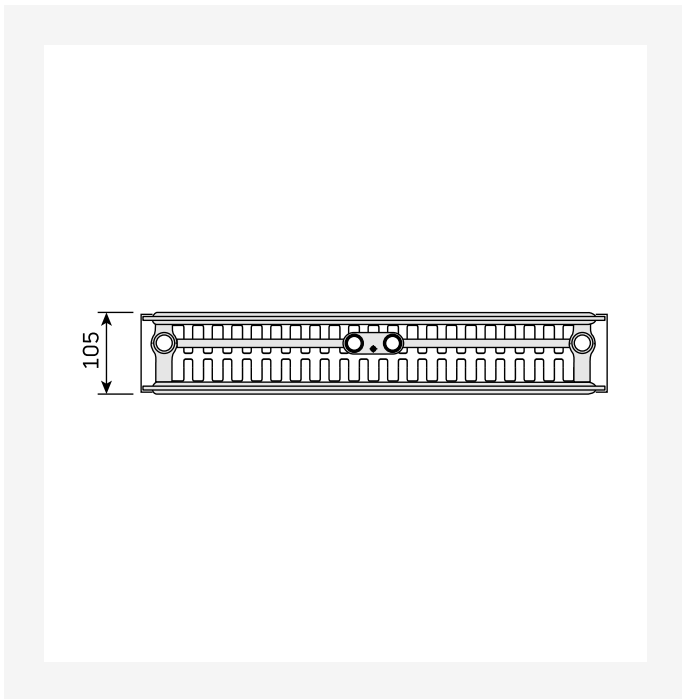

Ressourcer

ProductImage - Vertical

ProductImage - New_Vertical-MAIN picture

ProductImage - New_Vertical product image

ProductImage - Vertical, VR, panel radiator, inside

Ressourcer

DimensionalDrawing - Vertical, type 22, set oppefra