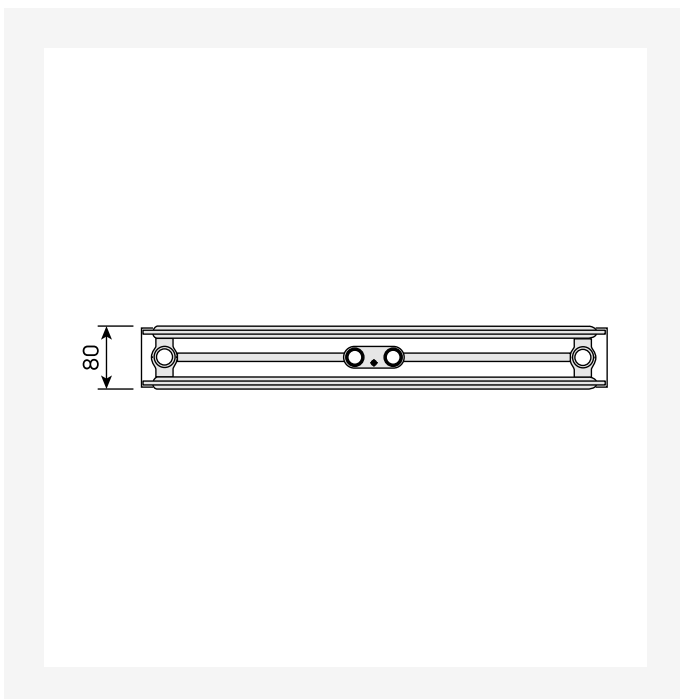

DimensionalDrawing - Vertical, type 20, set oppefra