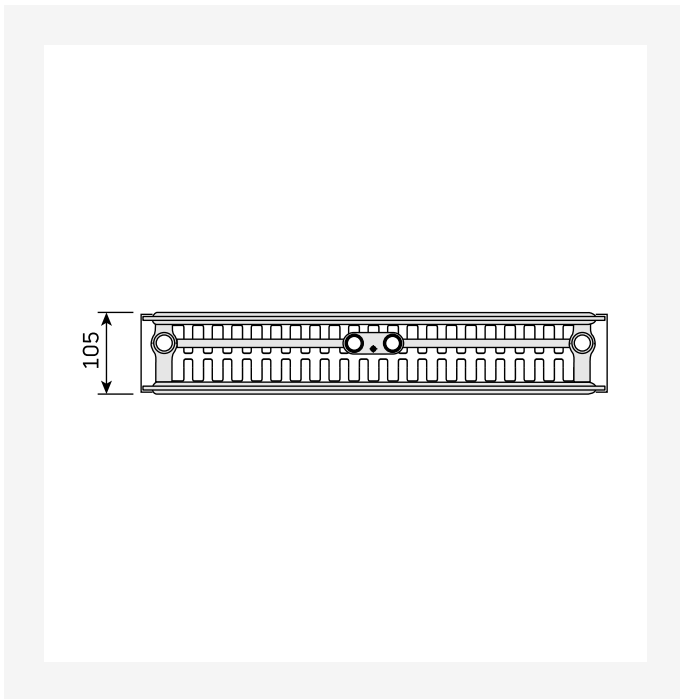

Ressourcer

ProductImage - Vertical

ProductImage - New_Vertical-MAIN picture

ProductImage - New_Vertical product image

ProductImage - Vertical, VR, panel radiator, inside

Ressourcer

DimensionalDrawing - Vertical, type 22, set oppefra