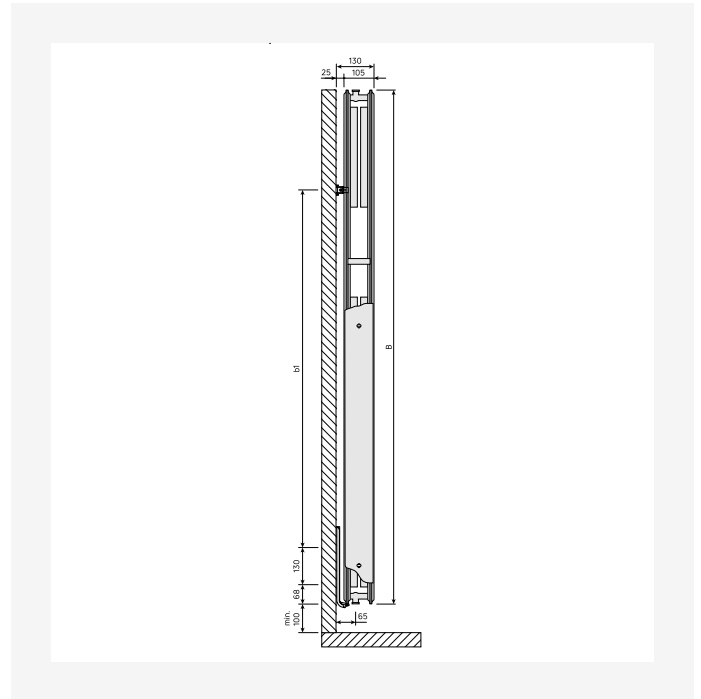

# Ressourcer

Product Image (HR) - New\_Vertical-Detail-corner-2000x2000

Product Image (HR) - P-Vertical-inside

Product Image (HR) - Vertical

Dimensional Drawing - New\_Vertical\_SV\_T22\_0124