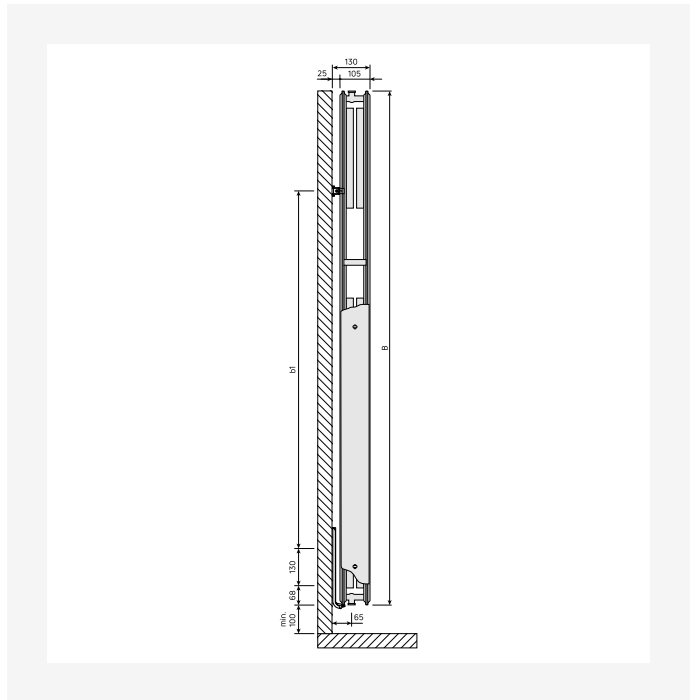

Resources

ProductImage - New_Vertical-MAIN picture

ProductImage - New_Vertical product image

Installation - Vertical Connection Options

DimensionalDrawing - New_Vertical top view

Resources

DimensionalDrawing - New_Vertical top view

DimensionalDrawing - New_Vertical top view

DimensionalDrawing - New_Vertical top view

DimensionalDrawing - New_Vertical side view

Resources

DimensionalDrawing - New_Vertical side view

DimensionalDrawing - New_Vertical side view

DimensionalDrawing - Verticals connection options

Resources

DimensionalDrawing - Vertical, type 20, top view

DimensionalDrawing - Vertical types 20, 21, 22, front view - with side covers

DimensionalDrawing - Vertical type 20, side view

1950

HEIGHT 1950 mm	LENGTH	DEPTH	ITEM NO	(Btu/H) 55/45/20°C	(Btu/H) 75/65/20°C	VOLUME (l)	N-EXPONENT	WEIGHT (kg)
Type 10								
	450	50	VER195SP45	1628	3136	4.1	1.28	17.9
	600	50	VER195SP60	2098	4057	5.4	1.29	23.5
	750	50	VER195SP75	2552	4954	6.7	1.30	29.2
Type 20								
	300	80	VER195DP30	1706	3303	5.2	1.29	27.1
	450	80	VER195DP45	2450	4760	7.8	1.30	38.2
	600	80	VER195DP60	3160	6165	10.4	1.31	49.3
	750	80	VER195DP75	3849	7541	13.0	1.32	60.4
Type 21								
	300	80	VER195DPX30	1935	3780	5.2	1.31	28.9
	450	80	VER195DPX45	2839	5568	7.8	1.32	41.8
	600	80	VER195DPX60	3722	7329	10.4	1.33	54.7
	750	80	VER195DPX75	4589	9069	13.0	1.33	67.6
Type 22								
	300	105	VER195DC30	2214	4326	5.3	1.31	31.8
	450	105	VER195DC45	3276	6411	7.8	1.31	45.7
	600	105	VER195DC60	4320	8475	10.4	1.32	59.7
	750	105	VER195DC75	5347	10523	13.1	1.33	73.7