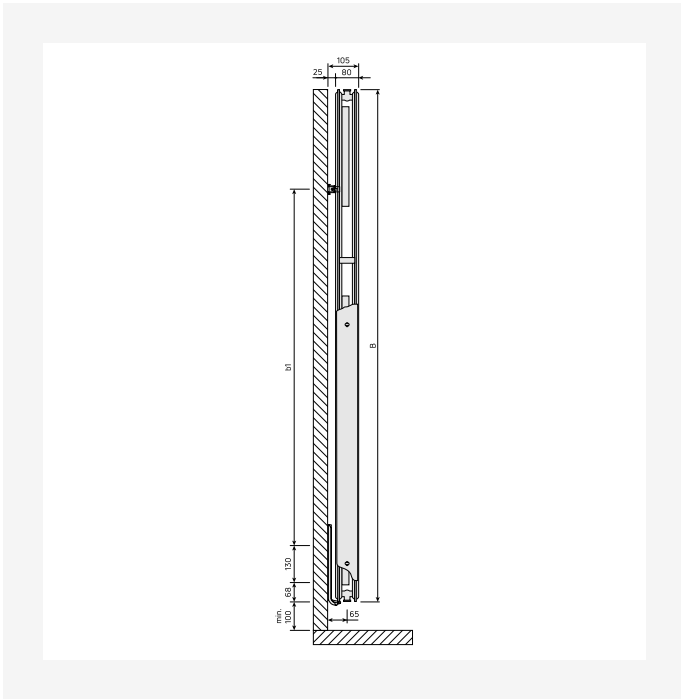

DimensionalDrawing - New_Vertical top view

DimensionalDrawing - New_Vertical top view

DimensionalDrawing - New_Vertical side view

Resources

DimensionalDrawing - New_Vertical side view

DimensionalDrawing - New_Vertical side view

DimensionalDrawing - New_Vertical side view

DimensionalDrawing - New_Vertical rear view

Resources

DimensionalDrawing - New_Vertical rear view

DimensionalDrawing - New_Vertical front view

DimensionalDrawing - New_Vertical front view

DimensionalDrawing - Verticals connection options

Resources

DimensionalDrawing - Vertical, type 20, top view

DimensionalDrawing - Vertical types 20, 21, 22, front view - with side covers

DimensionalDrawing - Vertical type 20, side view

1950

HEIGHT 1950 mm	LENGTH	DEPTH	ITEM NO	(Btu/H) 55/45/20°C	(Btu/H) 75/65/20°C	VOLUME (l)	N-EXPONENT	WEIGHT (kg)
Type 10								
	450	50	VER195SP45	1628	3136	4.1	1.28	17.9
	600	50	VER195SP60	2098	4057	5.4	1.29	23.5
	750	50	VER195SP75	2552	4954	6.7	1.30	29.2
Type 20								
	300	80	VER195DP30	1706	3303	5.2	1.29	27.1
	450	80	VER195DP45	2450	4760	7.8	1.30	38.2
	600	80	VER195DP60	3160	6165	10.4	1.31	49.3
	750	80	VER195DP75	3849	7541	13.0	1.32	60.4
Type 21								
	300	80	VER195DPX30	1935	3780	5.2	1.31	28.9
	450	80	VER195DPX45	2839	5568	7.8	1.32	41.8
	600	80	VER195DPX60	3722	7329	10.4	1.33	54.7
	750	80	VER195DPX75	4589	9069	13.0	1.33	67.6
Type 22								
	300	105	VER195DC30	2214	4326	5.3	1.31	31.8
	450	105	VER195DC45	3276	6411	7.8	1.31	45.7
	600	105	VER195DC60	4320	8475	10.4	1.32	59.7
	750	105	VER195DC75	5347	10523	13.1	1.33	73.7