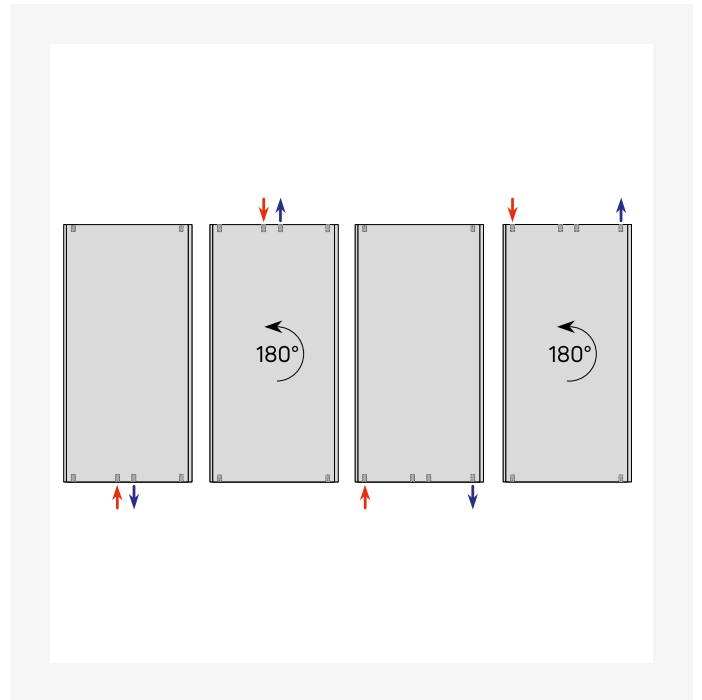

DimensionalDrawing - New_Vertical top view

DimensionalDrawing - New_Vertical top view

DimensionalDrawing - New_Vertical side view

Resources

DimensionalDrawing - New_Vertical side view

DimensionalDrawing - New_Vertical side view

DimensionalDrawing - New_Vertical side view

DimensionalDrawing - New_Vertical rear view

Resources

DimensionalDrawing - New_Vertical rear view

DimensionalDrawing - New_Vertical front view

DimensionalDrawing - New_Vertical front view

DimensionalDrawing - Verticals connection options

Resources

DimensionalDrawing - Vertical, type 20, top view

DimensionalDrawing - Vertical types 20, 21, 22, front view - with side covers

DimensionalDrawing - Vertical type 20, side view

1950

HEIGHT 1950 mm	LENGTH	DEPTH	ITEM NO	(Btu/H) 55/45/20°C	(Btu/H) 75/65/20°C	VOLUME (l)	N-EXPONENT	WEIGHT (kg)
Type 10								
	450	50	VER195SP45	1628	3136	4.1	1.28	17.9
	600	50	VER195SP60	2098	4057	5.4	1.29	23.5
	750	50	VER195SP75	2552	4954	6.7	1.30	29.2
Type 20								
	300	80	VER195DP30	1706	3303	5.2	1.29	27.1
	450	80	VER195DP45	2450	4760	7.8	1.30	38.2
	600	80	VER195DP60	3160	6165	10.4	1.31	49.3
	750	80	VER195DP75	3849	7541	13.0	1.32	60.4
Type 21								
	300	80	VER195DPX30	1935	3780	5.2	1.31	28.9
	450	80	VER195DPX45	2839	5568	7.8	1.32	41.8
	600	80	VER195DPX60	3722	7329	10.4	1.33	54.7
	750	80	VER195DPX75	4589	9069	13.0	1.33	67.6
Type 22								
	300	105	VER195DC30	2214	4326	5.3	1.31	31.8
	450	105	VER195DC45	3276	6411	7.8	1.31	45.7
	600	105	VER195DC60	4320	8475	10.4	1.32	59.7
	750	105	VER195DC75	5347	10523	13.1	1.33	73.7