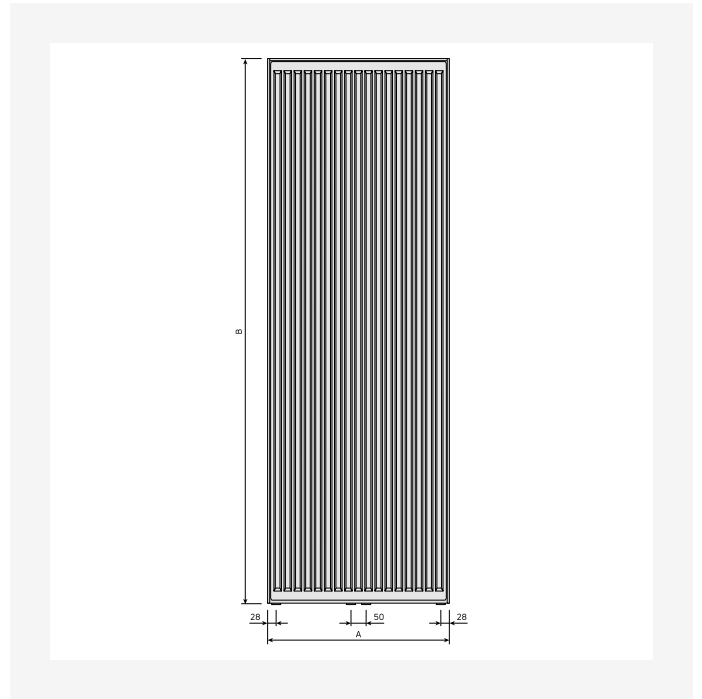

DimensionalDrawing - New_Vertical top view

DimensionalDrawing - New_Vertical top view

DimensionalDrawing - New_Vertical side view

Resources

DimensionalDrawing - New_Vertical side view

DimensionalDrawing - New_Vertical side view

DimensionalDrawing - New_Vertical side view

DimensionalDrawing - New_Vertical rear view

Resources

DimensionalDrawing - New_Vertical rear view

DimensionalDrawing - New_Vertical front view

DimensionalDrawing - New_Vertical front view

DimensionalDrawing - Verticals connection options

Resources

DimensionalDrawing - Vertical, type 20, top view

DimensionalDrawing - Vertical types 20, 21, 22, front view - with side covers

DimensionalDrawing - Vertical type 20, side view

1950

HEIGHT 1950 mm	LENGTH	DEPTH	ITEM NO	(Btu/H) 55/45/20°C	(Btu/H) 75/65/20°C	VOLUME (l)	N-EXPONENT	WEIGHT (kg)
Type 10								
	450	50	VER195SP45	1628	3136	4.1	1.28	17.9
	600	50	VER195SP60	2098	4057	5.4	1.29	23.5
	750	50	VER195SP75	2552	4954	6.7	1.30	29.2
Type 20								
	300	80	VER195DP30	1706	3303	5.2	1.29	27.1
	450	80	VER195DP45	2450	4760	7.8	1.30	38.2
	600	80	VER195DP60	3160	6165	10.4	1.31	49.3
	750	80	VER195DP75	3849	7541	13.0	1.32	60.4
Type 21								
	300	80	VER195DPX30	1935	3780	5.2	1.31	28.9
	450	80	VER195DPX45	2839	5568	7.8	1.32	41.8
	600	80	VER195DPX60	3722	7329	10.4	1.33	54.7
	750	80	VER195DPX75	4589	9069	13.0	1.33	67.6
Type 22								
	300	105	VER195DC30	2214	4326	5.3	1.31	31.8
	450	105	VER195DC45	3276	6411	7.8	1.31	45.7
	600	105	VER195DC60	4320	8475	10.4	1.32	59.7
	750	105	VER195DC75	5347	10523	13.1	1.33	73.7