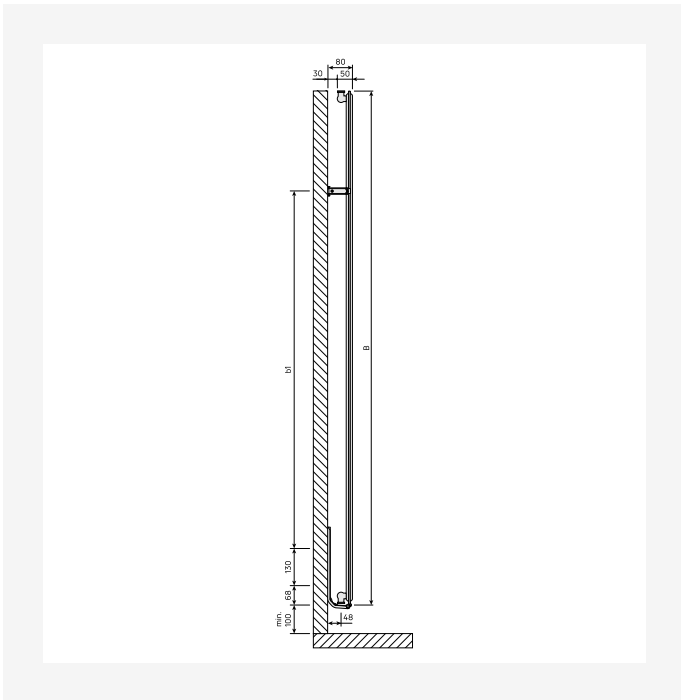

DimensionalDrawing - New_Vertical top view

DimensionalDrawing - New_Vertical top view

DimensionalDrawing - New_Vertical side view

Resources

DimensionalDrawing - New_Vertical side view

DimensionalDrawing - New_Vertical side view

DimensionalDrawing - New_Vertical side view

DimensionalDrawing - New_Vertical rear view

Resources

DimensionalDrawing - New_Vertical rear view

DimensionalDrawing - New_Vertical front view

DimensionalDrawing - New_Vertical front view

DimensionalDrawing - Verticals connection options

Resources

DimensionalDrawing - Vertical, type 20, top view

DimensionalDrawing - Vertical types 20, 21, 22, front view - with side covers

DimensionalDrawing - Vertical type 20, side view

1950

HEIGHT 1950 mm	LENGTH	DEPTH	ITEM NO	(Btu/H) 55/45/20°C	(Btu/H) 75/65/20°C	VOLUME (l)	N-EXPONENT	WEIGHT (kg)
Type 10								
	450	50	VER195SP45	1628	3136	4.1	1.28	17.9
	600	50	VER195SP60	2098	4057	5.4	1.29	23.5
	750	50	VER195SP75	2552	4954	6.7	1.30	29.2
Type 20								
	300	80	VER195DP30	1706	3303	5.2	1.29	27.1
	450	80	VER195DP45	2450	4760	7.8	1.30	38.2
	600	80	VER195DP60	3160	6165	10.4	1.31	49.3
	750	80	VER195DP75	3849	7541	13.0	1.32	60.4
Type 21								
	300	80	VER195DPX30	1935	3780	5.2	1.31	28.9
	450	80	VER195DPX45	2839	5568	7.8	1.32	41.8
	600	80	VER195DPX60	3722	7329	10.4	1.33	54.7
	750	80	VER195DPX75	4589	9069	13.0	1.33	67.6
Type 22								
	300	105	VER195DC30	2214	4326	5.3	1.31	31.8
	450	105	VER195DC45	3276	6411	7.8	1.31	45.7
	600	105	VER195DC60	4320	8475	10.4	1.32	59.7
	750	105	VER195DC75	5347	10523	13.1	1.33	73.7