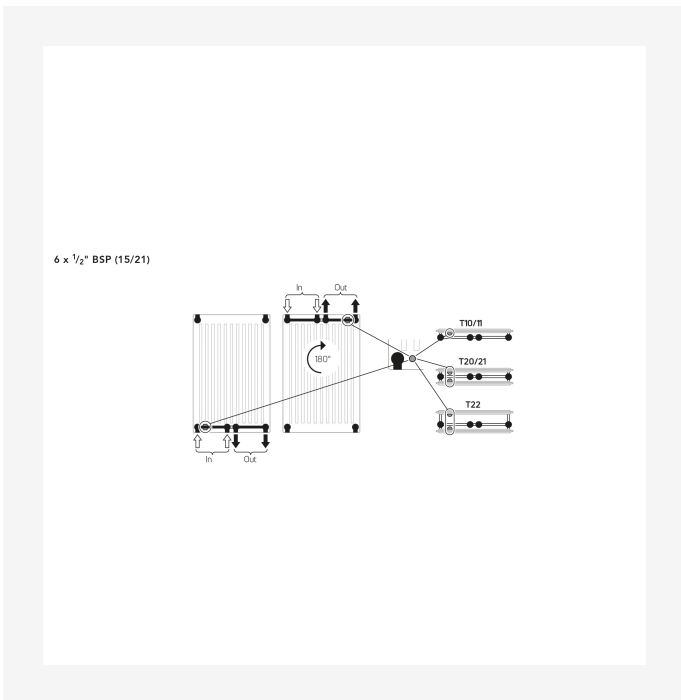

# Documents

DOCUMENTS	DOCUMENT TYPE	LINK
Colour options	Brochure	<a href="https://asset.productmarketingcloud.com/api/assetstorage/3577_559d73e5-f4c7-4bc1-a5d1-5d81098413e7">https://asset.productmarketingcloud.com/api/assetstorage/3577_559d73e5-f4c7-4bc1-a5d1-5d81098413e7</a>
Myson Complete Solutions - Full Brochure	Brochure	<a href="https://asset.productmarketingcloud.com/api/assetstorage/3577_8031f314-369f-4cf3-af0a-a9fc03976b1b">https://asset.productmarketingcloud.com/api/assetstorage/3577_8031f314-369f-4cf3-af0a-a9fc03976b1b</a>
Myson Panel Radiators - range brochure	Brochure	<a href="https://asset.productmarketingcloud.com/api/assetstorage/3577_c47ba35e-7d74-4e42-8f64-965cfeec973c">https://asset.productmarketingcloud.com/api/assetstorage/3577_c47ba35e-7d74-4e42-8f64-965cfeec973c</a>
Range brochure	Brochure	<a href="https://asset.productmarketingcloud.com/api/assetstorage/3577_5a942de7-8bcb-4179-a4fc-d890b5c692f3">https://asset.productmarketingcloud.com/api/assetstorage/3577_5a942de7-8bcb-4179-a4fc-d890b5c692f3</a>
Product Warranty	Warranty	<a href="https://asset.productmarketingcloud.com/api/assetstorage/3577_ee6ba5d6-3073-4ac1-8de0-f0c719a2c4ab">https://asset.productmarketingcloud.com/api/assetstorage/3577_ee6ba5d6-3073-4ac1-8de0-f0c719a2c4ab</a>
Vertical Connection Options	Installation	<a href="https://asset.productmarketingcloud.com/api/assetstorage/3577_c0856296-aeb4-4f6b-b231-2268d3a33eaa">https://asset.productmarketingcloud.com/api/assetstorage/3577_c0856296-aeb4-4f6b-b231-2268d3a33eaa</a>
Installation Instruction Compact Purmo	TechDia	<a href="https://asset.productmarketingcloud.com/api/assetstorage/3577_2da398bb-5820-4a58-af2d-62333aa4e65e">https://asset.productmarketingcloud.com/api/assetstorage/3577_2da398bb-5820-4a58-af2d-62333aa4e65e</a>

# Resources

ProductImage - New\_Vertical-MAIN picture

ProductImage - New\_Vertical product image

Installation - Vertical Connection Options

DimensionalDrawing - New\_Vertical top view