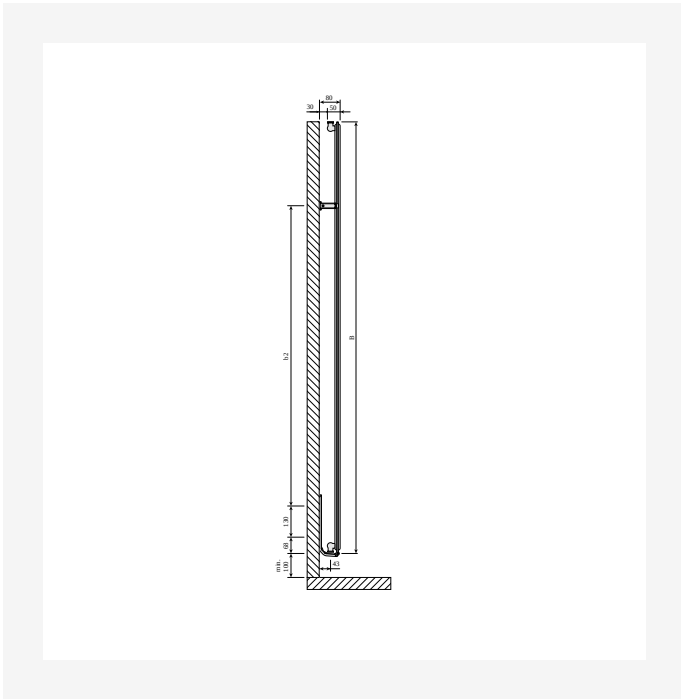

# Resources

DimensionalDrawing - New\_Vertical rear view

DimensionalDrawing - New\_Vertical front view

DimensionalDrawing - New\_Vertical front view

DimensionalDrawing - Verticals connection options

# Resources

Dimensional Drawing - Vertical type 10, side view

Dimensional Drawing - Vertical type 10, front view - without side covers

Dimensional Drawing - Vertical with MCW6 brackets, back view

Dimensional Drawing - Myson Vertical - Mounting Positions & Dimensions

# 1950

HEIGHT 1950 mm	LENGTH	DEPTH	ITEM NO	(Btu/H) 55/45/20°C	(Btu/H) 75/65/20°C	VOLUME (l)	N-EXPONENT	WEIGHT (kg)
<b>Type 10</b>								
	450	50	VER195SP45	1628	3136	4.1	1.28	17.9
	600	50	VER195SP60	2098	4057	5.4	1.29	23.5
	750	50	VER195SP75	2552	4954	6.7	1.30	29.2
<b>Type 20</b>								
	300	80	VER195DP30	1706	3303	5.2	1.29	27.1
	450	80	VER195DP45	2450	4760	7.8	1.30	38.2
	600	80	VER195DP60	3160	6165	10.4	1.31	49.3
	750	80	VER195DP75	3849	7541	13.0	1.32	60.4
<b>Type 21</b>								
	300	80	VER195DPX30	1935	3780	5.2	1.31	28.9
	450	80	VER195DPX45	2839	5568	7.8	1.32	41.8
	600	80	VER195DPX60	3722	7329	10.4	1.33	54.7
	750	80	VER195DPX75	4589	9069	13.0	1.33	67.6
<b>Type 22</b>								
	300	105	VER195DC30	2214	4326	5.3	1.31	31.8
	450	105	VER195DC45	3276	6411	7.8	1.31	45.7
	600	105	VER195DC60	4320	8475	10.4	1.32	59.7
	750	105	VER195DC75	5347	10523	13.1	1.33	73.7