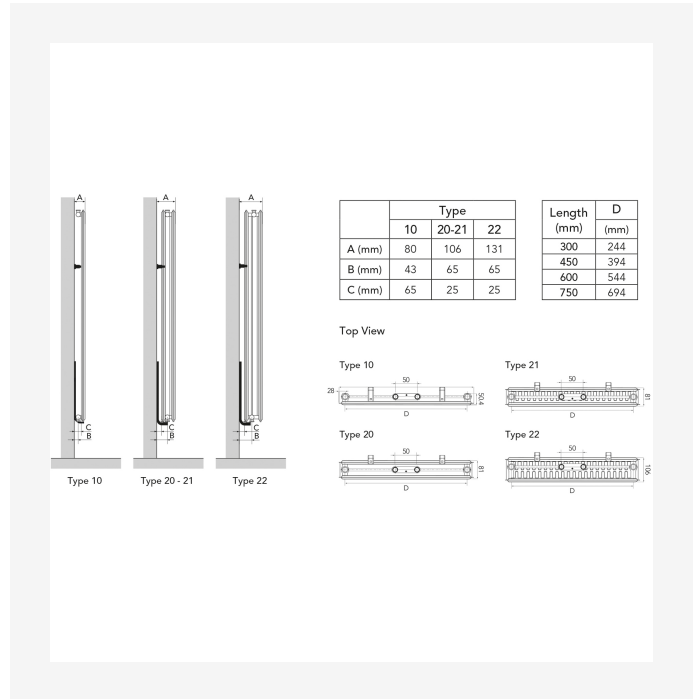

# Resources

DimensionalDrawing - New\_Vertical rear view

DimensionalDrawing - New\_Vertical front view

DimensionalDrawing - New\_Vertical front view

DimensionalDrawing - Verticals connection options

# Resources

Dimensional Drawing - Vertical type 10, side view

Dimensional Drawing - Vertical type 10, front view - without side covers

Dimensional Drawing - Vertical with MCW6 brackets, back view

Dimensional Drawing - Myson Vertical - Mounting Positions & Dimensions

# 1950

HEIGHT 1950 mm	LENGTH	DEPTH	ITEM NO	(Btu/H) 55/45/20°C	(Btu/H) 75/65/20°C	VOLUME (l)	N-EXPONENT	WEIGHT (kg)
<b>Type 10</b>								
	450	50	VER195SP45	1628	3136	4.1	1.28	17.9
	600	50	VER195SP60	2098	4057	5.4	1.29	23.5
	750	50	VER195SP75	2552	4954	6.7	1.30	29.2
<b>Type 20</b>								
	300	80	VER195DP30	1706	3303	5.2	1.29	27.1
	450	80	VER195DP45	2450	4760	7.8	1.30	38.2
	600	80	VER195DP60	3160	6165	10.4	1.31	49.3
	750	80	VER195DP75	3849	7541	13.0	1.32	60.4
<b>Type 21</b>								
	300	80	VER195DPX30	1935	3780	5.2	1.31	28.9
	450	80	VER195DPX45	2839	5568	7.8	1.32	41.8
	600	80	VER195DPX60	3722	7329	10.4	1.33	54.7
	750	80	VER195DPX75	4589	9069	13.0	1.33	67.6
<b>Type 22</b>								
	300	105	VER195DC30	2214	4326	5.3	1.31	31.8
	450	105	VER195DC45	3276	6411	7.8	1.31	45.7
	600	105	VER195DC60	4320	8475	10.4	1.32	59.7
	750	105	VER195DC75	5347	10523	13.1	1.33	73.7