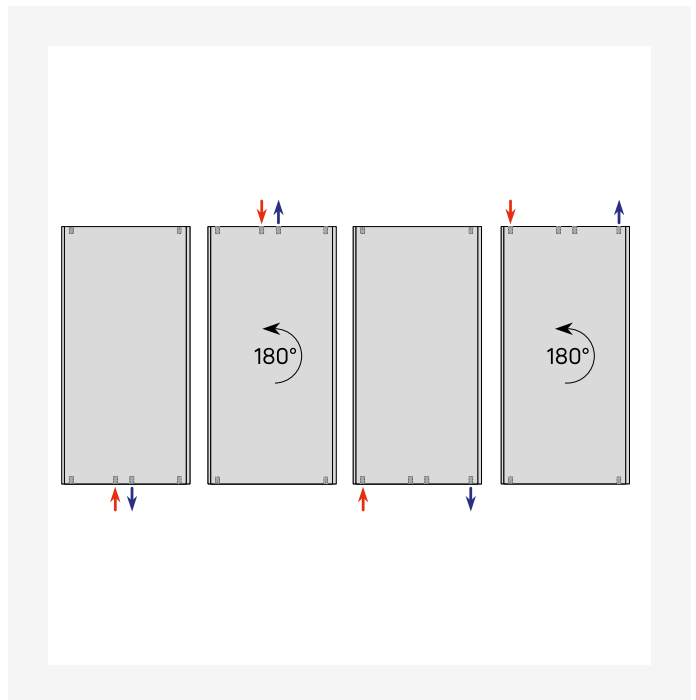

# Resources

DimensionalDrawing - New\_Vertical top view

DimensionalDrawing - New\_Vertical top view

DimensionalDrawing - New\_Vertical top view

DimensionalDrawing - New\_Vertical side view

# Resources

DimensionalDrawing - New\_Vertical side view

DimensionalDrawing - New\_Vertical side view

DimensionalDrawing - New\_Vertical side view

DimensionalDrawing - New\_Vertical rear view

# Resources

DimensionalDrawing - New\_Vertical rear view

DimensionalDrawing - New\_Vertical front view

DimensionalDrawing - New\_Vertical front view

DimensionalDrawing - Verticals connection options

# 1800

HEIGHT 1800 mm	LENGTH	DEPTH	ITEM NO	(Btu/H) 55/45/20°C	(Btu/H) 75/65/20°C	VOLUME (l)	N-EXPONENT	WEIGHT (kg)
<b>Type 10</b>								
	450	50	VER180SP45	1512	2907	3.8	1.28	16.5
	600	50	VER180SP60	1948	3760	4.9	1.29	21.7
	750	50	VER180SP75	2368	4593	6.0	1.30	26.9
<b>Type 20</b>								
	300	80	VER180DP30	1597	3084	4.8	1.29	25.1
	450	80	VER180DP45	2289	4446	7.2	1.30	35.3
	600	80	VER180DP60	2955	5763	9.7	1.31	45.5
	750	80	VER180DP75	3596	7046	12.1	1.32	55.6
<b>Type 21</b>								
	300	80	VER180DPX30	1812	3535	4.8	1.31	26.8
	450	80	VER180DPX45	2658	5207	7.2	1.32	38.8
	600	80	VER180DPX60	3487	6855	9.7	1.32	50.8
	750	80	VER180DPX75	4303	8482	12.1	1.33	62.9
<b>Type 22</b>								
	300	105	VER180DC30	2092	4084	4.8	1.31	29.7
	450	105	VER180DC45	3088	6053	7.3	1.32	42.8
	600	105	VER180DC60	4071	8001	9.7	1.32	55.9
	750	105	VER180DC75	5036	9936	12.2	1.33	69.0