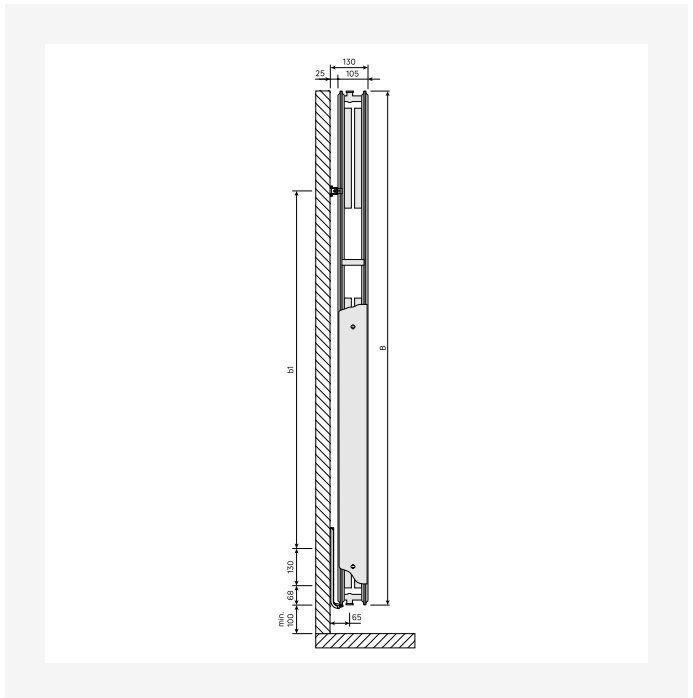

Resources

ProductImage - New_Vertical-MAIN picture

ProductImage - New_Vertical product image

Installation - Vertical Connection Options

DimensionalDrawing - New_Vertical top view

Resources

DimensionalDrawing - New_Vertical top view

DimensionalDrawing - New_Vertical top view

DimensionalDrawing - New_Vertical top view

DimensionalDrawing - New_Vertical side view

Resources

DimensionalDrawing - New_Vertical side view

DimensionalDrawing - New_Vertical side view

DimensionalDrawing - Verticals connection options

Resources

DimensionalDrawing - Vertical, type 22, top view

DimensionalDrawing - Vertical type 22, side view

DimensionalDrawing - Vertical, type 21, top view

1950

HEIGHT 1950 mm	LENGTH	DEPTH	ITEM NO	(Btu/H) 55/45/20°C	(Btu/H) 75/65/20°C	VOLUME (l)	N-EXPONENT	WEIGHT (kg)
Type 10								
	450	50	VER195SP45	1628	3136	4.1	1.28	17.9
	600	50	VER195SP60	2098	4057	5.4	1.29	23.5
	750	50	VER195SP75	2552	4954	6.7	1.30	29.2
Type 20								
	300	80	VER195DP30	1706	3303	5.2	1.29	27.1
	450	80	VER195DP45	2450	4760	7.8	1.30	38.2
	600	80	VER195DP60	3160	6165	10.4	1.31	49.3
	750	80	VER195DP75	3849	7541	13.0	1.32	60.4
Type 21								
	300	80	VER195DPX30	1935	3780	5.2	1.31	28.9
	450	80	VER195DPX45	2839	5568	7.8	1.32	41.8
	600	80	VER195DPX60	3722	7329	10.4	1.33	54.7
	750	80	VER195DPX75	4589	9069	13.0	1.33	67.6
Type 22								
	300	105	VER195DC30	2214	4326	5.3	1.31	31.8
	450	105	VER195DC45	3276	6411	7.8	1.31	45.7
	600	105	VER195DC60	4320	8475	10.4	1.32	59.7
	750	105	VER195DC75	5347	10523	13.1	1.33	73.7