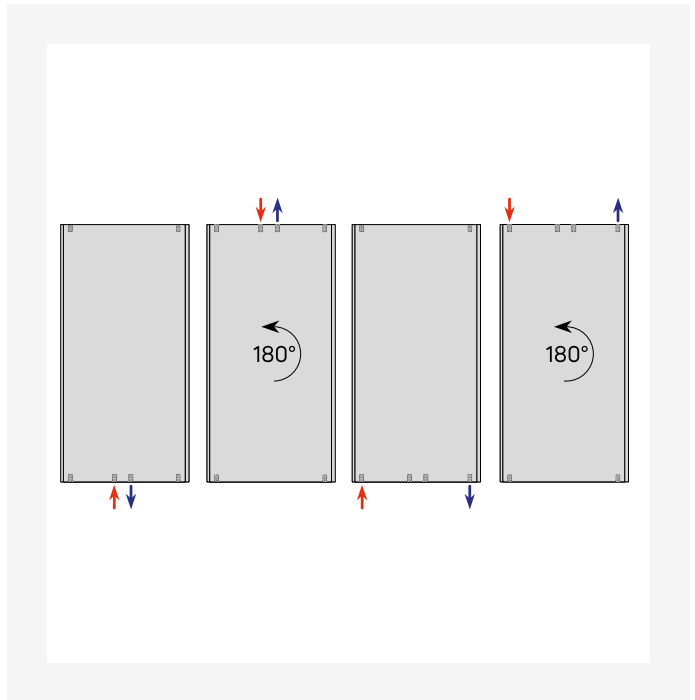

DimensionalDrawing - New_Vertical top view

DimensionalDrawing - New_Vertical top view

DimensionalDrawing - New_Vertical side view

Resources

DimensionalDrawing - New_Vertical side view

DimensionalDrawing - New_Vertical side view

DimensionalDrawing - New_Vertical side view

DimensionalDrawing - New_Vertical rear view

Resources

DimensionalDrawing - New_Vertical rear view

DimensionalDrawing - New_Vertical front view

DimensionalDrawing - New_Vertical front view

DimensionalDrawing - Verticals connection options

Resources

DimensionalDrawing - Vertical, type 22, top view

DimensionalDrawing - Vertical type 22, side view

DimensionalDrawing - Vertical, type 21, top view

1950

HEIGHT 1950 mm	LENGTH	DEPTH	ITEM NO	(Btu/H) 55/45/20°C	(Btu/H) 75/65/20°C	VOLUME (l)	N-EXPONENT	WEIGHT (kg)
Type 10								
	450	50	VER195SP45	1628	3136	4.1	1.28	17.9
	600	50	VER195SP60	2098	4057	5.4	1.29	23.5
	750	50	VER195SP75	2552	4954	6.7	1.30	29.2
Type 20								
	300	80	VER195DP30	1706	3303	5.2	1.29	27.1
	450	80	VER195DP45	2450	4760	7.8	1.30	38.2
	600	80	VER195DP60	3160	6165	10.4	1.31	49.3
	750	80	VER195DP75	3849	7541	13.0	1.32	60.4
Type 21								
	300	80	VER195DPX30	1935	3780	5.2	1.31	28.9
	450	80	VER195DPX45	2839	5568	7.8	1.32	41.8
	600	80	VER195DPX60	3722	7329	10.4	1.33	54.7
	750	80	VER195DPX75	4589	9069	13.0	1.33	67.6
Type 22								
	300	105	VER195DC30	2214	4326	5.3	1.31	31.8
	450	105	VER195DC45	3276	6411	7.8	1.31	45.7
	600	105	VER195DC60	4320	8475	10.4	1.32	59.7
	750	105	VER195DC75	5347	10523	13.1	1.33	73.7