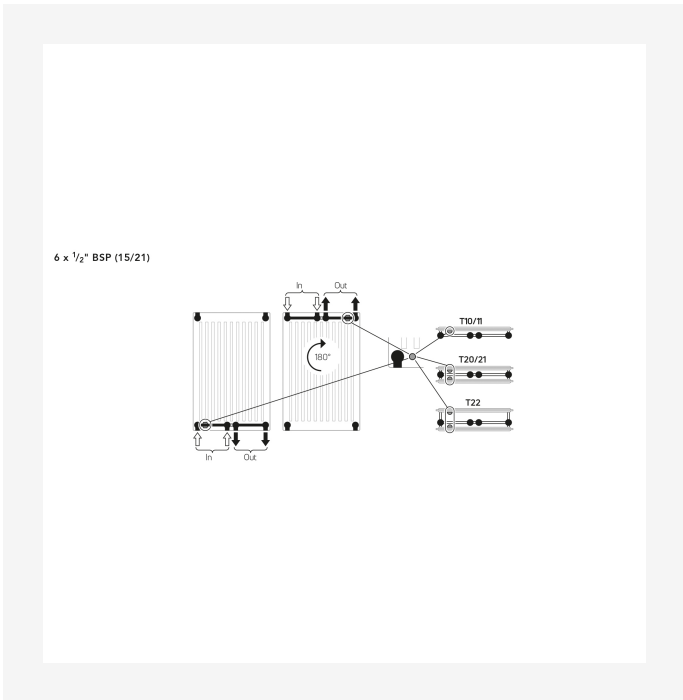

Specifications

PROPERTIES	UNIT	VALUES
ETIM Class		EC011022
Material		Steel
Type		10, 20, 21, 22
Surface structure		Profiled
Max working pressure	bar	10
Number of standard connections		4
Heat output according to recognized EN 442 laboratory		Yes
Max. Operating Temperature	°C	110
Standard color		Yes
Color		White
RAL number		9016
Grill/Cover plate		Yes
Grill/Cover plate		Yes
Gloss value		Glossy
Thread dimension (inch)		1/2 inch
Thread connection		Internal thread
With single-point connection		Yes
With air vent connection		Yes
With air valve/vent		Yes
With drain option		Yes

Resources

ProductImage - New_Vertical-MAIN picture

ProductImage - New_Vertical product image

Installation - Vertical Connection Options

DimensionalDrawing - New_Vertical top view

Resources

DimensionalDrawing - New_Vertical top view

DimensionalDrawing - New_Vertical top view

DimensionalDrawing - New_Vertical top view

DimensionalDrawing - New_Vertical side view

Resources

DimensionalDrawing - New_Vertical side view

DimensionalDrawing - New_Vertical side view

1950

HEIGHT 1950 mm	LENGTH	DEPTH	ITEM NO	(Btu/H) 55/45/20°C	(Btu/H) 75/65/20°C	VOLUME (l)	N-EXPONENT	WEIGHT (kg)
Type 10								
	450	50	VER195SP45	1628	3136	4.1	1.28	17.9
	600	50	VER195SP60	2098	4057	5.4	1.29	23.5
	750	50	VER195SP75	2552	4954	6.7	1.30	29.2
Type 20								
	300	80	VER195DP30	1706	3303	5.2	1.29	27.1
	450	80	VER195DP45	2450	4760	7.8	1.30	38.2
	600	80	VER195DP60	3160	6165	10.4	1.31	49.3
	750	80	VER195DP75	3849	7541	13.0	1.32	60.4
Type 21								
	300	80	VER195DPX30	1935	3780	5.2	1.31	28.9
	450	80	VER195DPX45	2839	5568	7.8	1.32	41.8
	600	80	VER195DPX60	3722	7329	10.4	1.33	54.7
	750	80	VER195DPX75	4589	9069	13.0	1.33	67.6
Type 22								
	300	105	VER195DC30	2214	4326	5.3	1.31	31.8
	450	105	VER195DC45	3276	6411	7.8	1.31	45.7
	600	105	VER195DC60	4320	8475	10.4	1.32	59.7
	750	105	VER195DC75	5347	10523	13.1	1.33	73.7