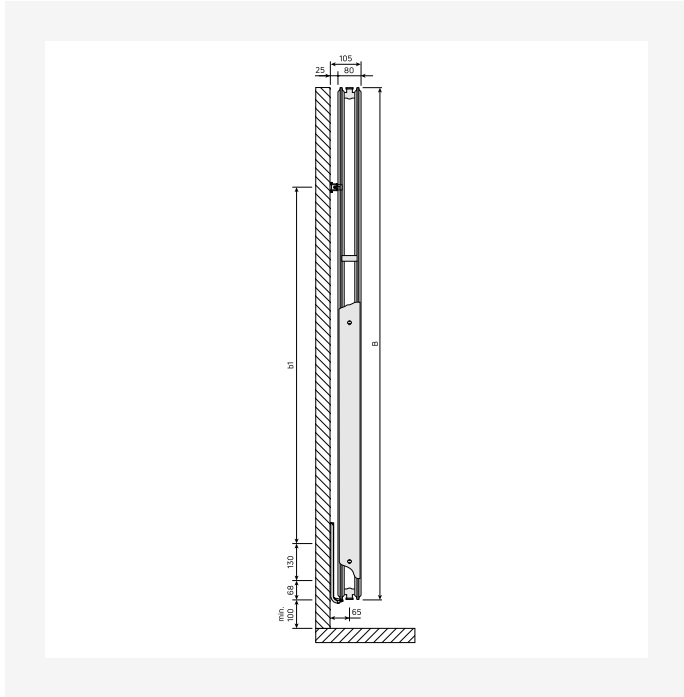

DimensionalDrawing - New_Vertical top view

DimensionalDrawing - New_Vertical top view

DimensionalDrawing - New_Vertical side view

Resources

DimensionalDrawing - New_Vertical side view

DimensionalDrawing - New_Vertical side view

DimensionalDrawing - New_Vertical side view

DimensionalDrawing - New_Vertical rear view

Resources

DimensionalDrawing - New_Vertical rear view

DimensionalDrawing - New_Vertical front view

DimensionalDrawing - New_Vertical front view

DimensionalDrawing - Verticals connection options

Resources

DimensionalDrawing - Vertical, type 22, top view

DimensionalDrawing - Vertical type 22, side view

DimensionalDrawing - Vertical, type 21, top view

1950

HEIGHT 1950 mm	LENGTH	DEPTH	ITEM NO	(Btu/H) 55/45/20°C	(Btu/H) 75/65/20°C	VOLUME (l)	N-EXPONENT	WEIGHT (kg)
Type 10								
	450	50	VER195SP45	1628	3136	4.1	1.28	17.9
	600	50	VER195SP60	2098	4057	5.4	1.29	23.5
	750	50	VER195SP75	2552	4954	6.7	1.30	29.2
Type 20								
	300	80	VER195DP30	1706	3303	5.2	1.29	27.1
	450	80	VER195DP45	2450	4760	7.8	1.30	38.2
	600	80	VER195DP60	3160	6165	10.4	1.31	49.3
	750	80	VER195DP75	3849	7541	13.0	1.32	60.4
Type 21								
	300	80	VER195DPX30	1935	3780	5.2	1.31	28.9
	450	80	VER195DPX45	2839	5568	7.8	1.32	41.8
	600	80	VER195DPX60	3722	7329	10.4	1.33	54.7
	750	80	VER195DPX75	4589	9069	13.0	1.33	67.6
Type 22								
	300	105	VER195DC30	2214	4326	5.3	1.31	31.8
	450	105	VER195DC45	3276	6411	7.8	1.31	45.7
	600	105	VER195DC60	4320	8475	10.4	1.32	59.7
	750	105	VER195DC75	5347	10523	13.1	1.33	73.7