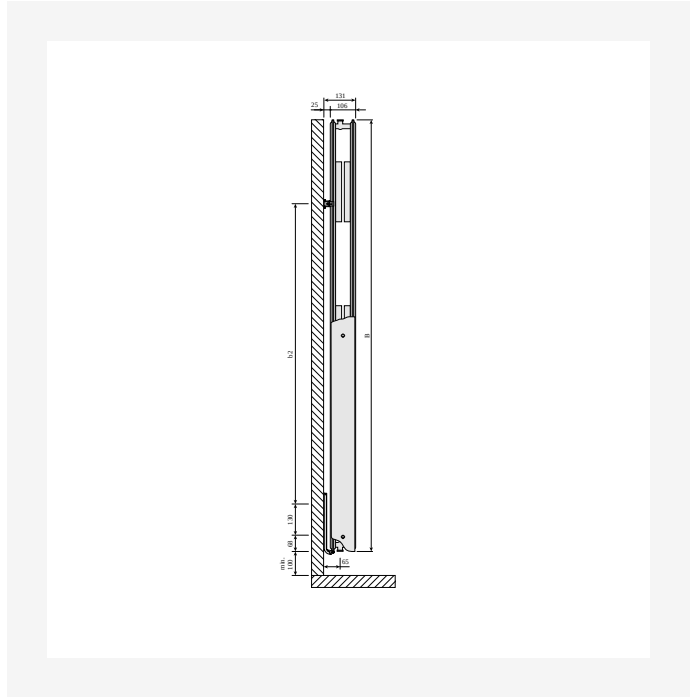

DimensionalDrawing - New_Vertical top view

DimensionalDrawing - New_Vertical top view

DimensionalDrawing - New_Vertical side view

Resources

DimensionalDrawing - New_Vertical side view

DimensionalDrawing - New_Vertical side view

DimensionalDrawing - New_Vertical side view

DimensionalDrawing - New_Vertical rear view

Resources

DimensionalDrawing - New_Vertical rear view

DimensionalDrawing - New_Vertical front view

DimensionalDrawing - New_Vertical front view

DimensionalDrawing - Verticals connection options

Resources

DimensionalDrawing - Vertical, type 22, top view

DimensionalDrawing - Vertical type 22, side view

DimensionalDrawing - Vertical, type 21, top view

1950

HEIGHT 1950 mm	LENGTH	DEPTH	ITEM NO	(Btu/H) 55/45/20°C	(Btu/H) 75/65/20°C	VOLUME (l)	N-EXPONENT	WEIGHT (kg)
Type 10								
	450	50	VER195SP45	1628	3136	4.1	1.28	17.9
	600	50	VER195SP60	2098	4057	5.4	1.29	23.5
	750	50	VER195SP75	2552	4954	6.7	1.30	29.2
Type 20								
	300	80	VER195DP30	1706	3303	5.2	1.29	27.1
	450	80	VER195DP45	2450	4760	7.8	1.30	38.2
	600	80	VER195DP60	3160	6165	10.4	1.31	49.3
	750	80	VER195DP75	3849	7541	13.0	1.32	60.4
Type 21								
	300	80	VER195DPX30	1935	3780	5.2	1.31	28.9
	450	80	VER195DPX45	2839	5568	7.8	1.32	41.8
	600	80	VER195DPX60	3722	7329	10.4	1.33	54.7
	750	80	VER195DPX75	4589	9069	13.0	1.33	67.6
Type 22								
	300	105	VER195DC30	2214	4326	5.3	1.31	31.8
	450	105	VER195DC45	3276	6411	7.8	1.31	45.7
	600	105	VER195DC60	4320	8475	10.4	1.32	59.7
	750	105	VER195DC75	5347	10523	13.1	1.33	73.7