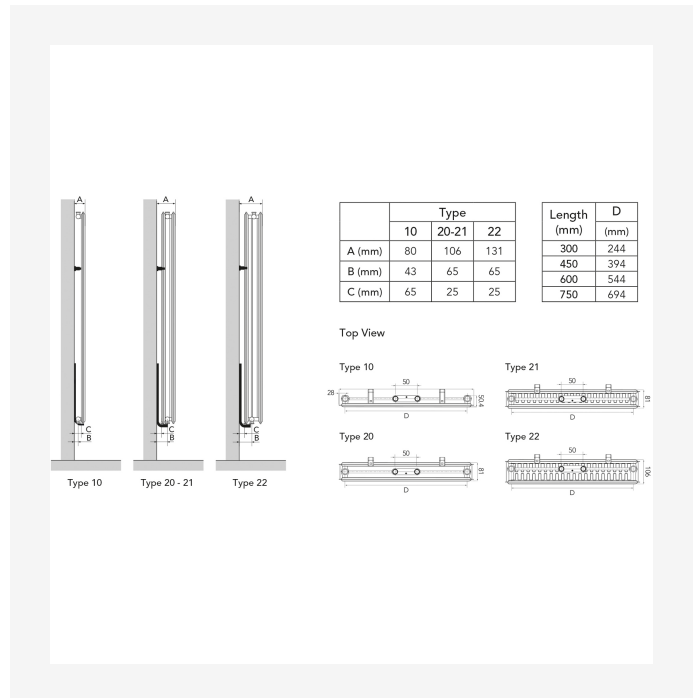

DimensionalDrawing - New_Vertical top view

DimensionalDrawing - New_Vertical top view

DimensionalDrawing - New_Vertical side view

Resources

DimensionalDrawing - New_Vertical side view

DimensionalDrawing - New_Vertical side view

DimensionalDrawing - New_Vertical side view

DimensionalDrawing - New_Vertical rear view

Resources

DimensionalDrawing - New_Vertical rear view

DimensionalDrawing - New_Vertical front view

DimensionalDrawing - New_Vertical front view

DimensionalDrawing - Verticals connection options

Resources

Dimensional Drawing - Vertical type 10, side view

Dimensional Drawing - Vertical type 10, front view - without side covers

Dimensional Drawing - Vertical with MCW6 brackets, back view

1950

HEIGHT 1950 mm	LENGTH	DEPTH	ITEM NO	(Btu/H) 55/45/20°C	(Btu/H) 75/65/20°C	VOLUME (l)	N-EXPONENT	WEIGHT (kg)
Type 10								
	450	50	VER195SP45	1628	3136	4.1	1.28	17.9
	600	50	VER195SP60	2098	4057	5.4	1.29	23.5
	750	50	VER195SP75	2552	4954	6.7	1.30	29.2
Type 20								
	300	80	VER195DP30	1706	3303	5.2	1.29	27.1
	450	80	VER195DP45	2450	4760	7.8	1.30	38.2
	600	80	VER195DP60	3160	6165	10.4	1.31	49.3
	750	80	VER195DP75	3849	7541	13.0	1.32	60.4
Type 21								
	300	80	VER195DPX30	1935	3780	5.2	1.31	28.9
	450	80	VER195DPX45	2839	5568	7.8	1.32	41.8
	600	80	VER195DPX60	3722	7329	10.4	1.33	54.7
	750	80	VER195DPX75	4589	9069	13.0	1.33	67.6
Type 22								
	300	105	VER195DC30	2214	4326	5.3	1.31	31.8
	450	105	VER195DC45	3276	6411	7.8	1.31	45.7
	600	105	VER195DC60	4320	8475	10.4	1.32	59.7
	750	105	VER195DC75	5347	10523	13.1	1.33	73.7