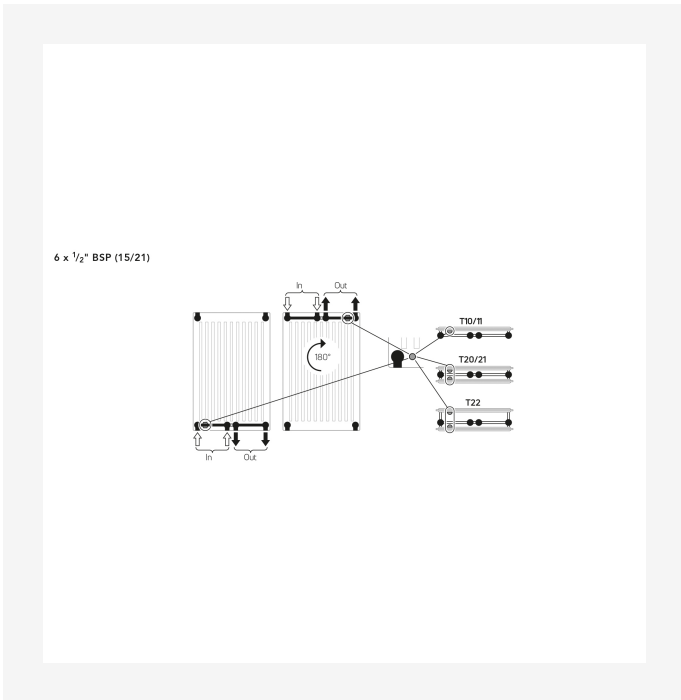

Specifications

PROPERTIES	UNIT	VALUES
ETIM Class		EC011022
Material		Steel
Type		10, 20, 21, 22
Surface structure		Profiled
Max working pressure	bar	10
Number of standard connections		4
Heat output according to recognized EN 442 laboratory		Yes
Max. Operating Temperature	°C	110
Standard color		Yes
Color		White
RAL number		9016
Grill/Cover plate		Yes
Grill/Cover plate		Yes
Gloss value		Glossy
Thread dimension (inch)		1/2 inch
Thread connection		Internal thread
With single-point connection		Yes
With air vent connection		Yes
With air valve/vent		Yes
With drain option		Yes

Resources

ProductImage - New_Vertical-MAIN picture

ProductImage - New_Vertical product image

Installation - Vertical Connection Options

DimensionalDrawing - New_Vertical top view

Resources

DimensionalDrawing - New_Vertical top view

DimensionalDrawing - New_Vertical top view

DimensionalDrawing - New_Vertical top view

DimensionalDrawing - New_Vertical side view

Resources

DimensionalDrawing - New_Vertical side view

DimensionalDrawing - New_Vertical side view

1950

HEIGHT 1950 mm	LENGTH	DEPTH	ITEM NO	(Btu/H) 55/45/20°C	(Btu/H) 75/65/20°C	VOLUME (l)	N-EXPONENT	WEIGHT (kg)
Type 10								
	450	50	VER195SP45	1628	3136	4.1	1.28	17.9
	600	50	VER195SP60	2098	4057	5.4	1.29	23.5
	750	50	VER195SP75	2552	4954	6.7	1.30	29.2
Type 20								
	300	80	VER195DP30	1706	3303	5.2	1.29	27.1
	450	80	VER195DP45	2450	4760	7.8	1.30	38.2
	600	80	VER195DP60	3160	6165	10.4	1.31	49.3
	750	80	VER195DP75	3849	7541	13.0	1.32	60.4
Type 21								
	300	80	VER195DPX30	1935	3780	5.2	1.31	28.9
	450	80	VER195DPX45	2839	5568	7.8	1.32	41.8
	600	80	VER195DPX60	3722	7329	10.4	1.33	54.7
	750	80	VER195DPX75	4589	9069	13.0	1.33	67.6
Type 22								
	300	105	VER195DC30	2214	4326	5.3	1.31	31.8
	450	105	VER195DC45	3276	6411	7.8	1.31	45.7
	600	105	VER195DC60	4320	8475	10.4	1.32	59.7
	750	105	VER195DC75	5347	10523	13.1	1.33	73.7