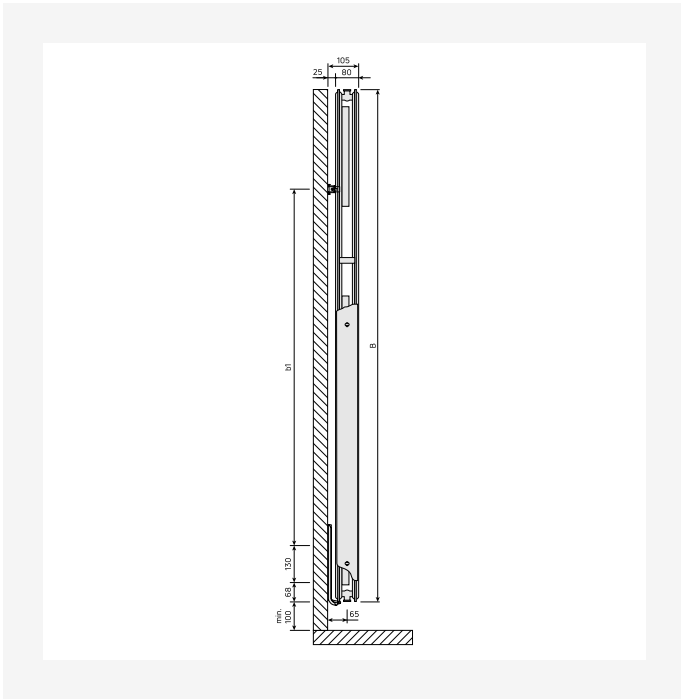

Resources

ProductImage - New_Vertical-MAIN picture

ProductImage - New_Vertical product image

Installation - Vertical Connection Options

DimensionalDrawing - New_Vertical top view

Resources

DimensionalDrawing - New_Vertical top view

DimensionalDrawing - New_Vertical top view

DimensionalDrawing - New_Vertical top view

DimensionalDrawing - New_Vertical side view

Resources

DimensionalDrawing - New_Vertical side view

DimensionalDrawing - New_Vertical side view

DimensionalDrawing - New_Vertical side view

DimensionalDrawing - New_Vertical rear view

Resources

DimensionalDrawing - New_Vertical rear view

DimensionalDrawing - New_Vertical front view

DimensionalDrawing - New_Vertical front view

1950

HEIGHT 1950 mm	LENGTH	DEPTH	ITEM NO	(Btu/H) 55/45/20°C	(Btu/H) 75/65/20°C	VOLUME (l)	N-EXPONENT	WEIGHT (kg)
Type 10								
	450	50	VER195SP45	1628	3136	4.1	1.28	17.9
	600	50	VER195SP60	2098	4057	5.4	1.29	23.5
	750	50	VER195SP75	2552	4954	6.7	1.30	29.2
Type 20								
	300	80	VER195DP30	1706	3303	5.2	1.29	27.1
	450	80	VER195DP45	2450	4760	7.8	1.30	38.2
	600	80	VER195DP60	3160	6165	10.4	1.31	49.3
	750	80	VER195DP75	3849	7541	13.0	1.32	60.4
Type 21								
	300	80	VER195DPX30	1935	3780	5.2	1.31	28.9
	450	80	VER195DPX45	2839	5568	7.8	1.32	41.8
	600	80	VER195DPX60	3722	7329	10.4	1.33	54.7
	750	80	VER195DPX75	4589	9069	13.0	1.33	67.6
Type 22								
	300	105	VER195DC30	2214	4326	5.3	1.31	31.8
	450	105	VER195DC45	3276	6411	7.8	1.31	45.7
	600	105	VER195DC60	4320	8475	10.4	1.32	59.7
	750	105	VER195DC75	5347	10523	13.1	1.33	73.7