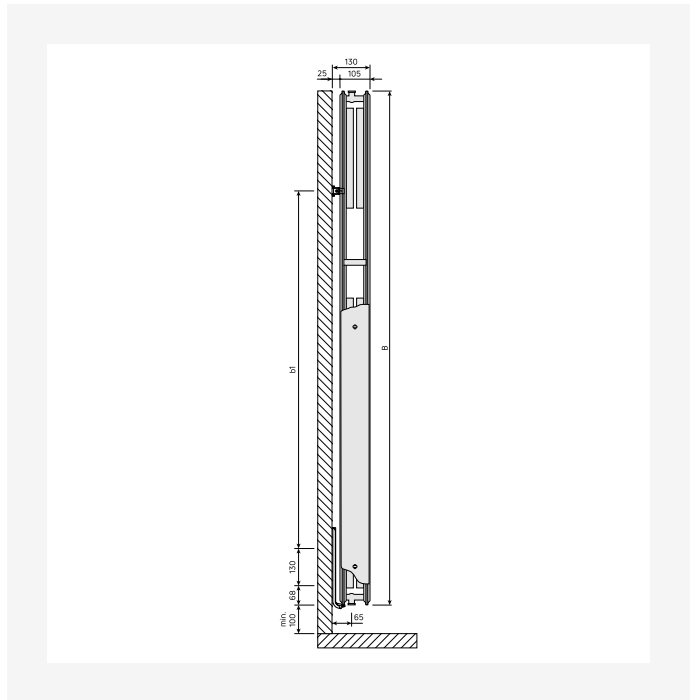

Resources

ProductImage - New_Vertical-MAIN picture

ProductImage - New_Vertical product image

Installation - Vertical Connection Options

DimensionalDrawing - New_Vertical top view

Resources

DimensionalDrawing - New_Vertical top view

DimensionalDrawing - New_Vertical top view

DimensionalDrawing - New_Vertical top view

DimensionalDrawing - New_Vertical side view

Resources

DimensionalDrawing - New_Vertical side view

DimensionalDrawing - New_Vertical side view

DimensionalDrawing - Verticals connection options

Resources

Dimensional Drawing - Vertical type 10, side view

Dimensional Drawing - Vertical type 10, front view - without side covers

Dimensional Drawing - Vertical with MCW6 brackets, back view

1950

HEIGHT 1950 mm	LENGTH	DEPTH	ITEM NO	(Btu/H) 55/45/20°C	(Btu/H) 75/65/20°C	VOLUME (l)	N-EXPONENT	WEIGHT (kg)
Type 10								
	450	50	VER195SP45	1628	3136	4.1	1.28	17.9
	600	50	VER195SP60	2098	4057	5.4	1.29	23.5
	750	50	VER195SP75	2552	4954	6.7	1.30	29.2
Type 20								
	300	80	VER195DP30	1706	3303	5.2	1.29	27.1
	450	80	VER195DP45	2450	4760	7.8	1.30	38.2
	600	80	VER195DP60	3160	6165	10.4	1.31	49.3
	750	80	VER195DP75	3849	7541	13.0	1.32	60.4
Type 21								
	300	80	VER195DPX30	1935	3780	5.2	1.31	28.9
	450	80	VER195DPX45	2839	5568	7.8	1.32	41.8
	600	80	VER195DPX60	3722	7329	10.4	1.33	54.7
	750	80	VER195DPX75	4589	9069	13.0	1.33	67.6
Type 22								
	300	105	VER195DC30	2214	4326	5.3	1.31	31.8
	450	105	VER195DC45	3276	6411	7.8	1.31	45.7
	600	105	VER195DC60	4320	8475	10.4	1.32	59.7
	750	105	VER195DC75	5347	10523	13.1	1.33	73.7