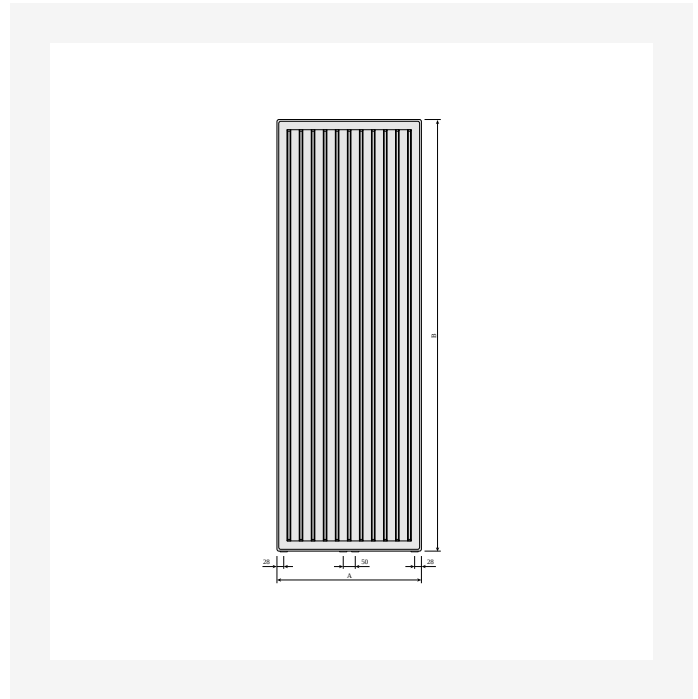

DimensionalDrawing - New_Vertical top view

DimensionalDrawing - New_Vertical top view

DimensionalDrawing - New_Vertical side view

Resources

DimensionalDrawing - New_Vertical side view

DimensionalDrawing - New_Vertical side view

DimensionalDrawing - New_Vertical side view

DimensionalDrawing - New_Vertical rear view

Resources

DimensionalDrawing - New_Vertical rear view

DimensionalDrawing - New_Vertical front view

DimensionalDrawing - New_Vertical front view

DimensionalDrawing - Verticals connection options

Resources

Dimensional Drawing - Vertical type 10, side view

Dimensional Drawing - Vertical type 10, front view - without side covers

Dimensional Drawing - Vertical with MCW6 brackets, back view

1950

HEIGHT 1950 mm	LENGTH	DEPTH	ITEM NO	(Btu/H) 55/45/20°C	(Btu/H) 75/65/20°C	VOLUME (l)	N-EXPONENT	WEIGHT (kg)
Type 10								
	450	50	VER195SP45	1628	3136	4.1	1.28	17.9
	600	50	VER195SP60	2098	4057	5.4	1.29	23.5
	750	50	VER195SP75	2552	4954	6.7	1.30	29.2
Type 20								
	300	80	VER195DP30	1706	3303	5.2	1.29	27.1
	450	80	VER195DP45	2450	4760	7.8	1.30	38.2
	600	80	VER195DP60	3160	6165	10.4	1.31	49.3
	750	80	VER195DP75	3849	7541	13.0	1.32	60.4
Type 21								
	300	80	VER195DPX30	1935	3780	5.2	1.31	28.9
	450	80	VER195DPX45	2839	5568	7.8	1.32	41.8
	600	80	VER195DPX60	3722	7329	10.4	1.33	54.7
	750	80	VER195DPX75	4589	9069	13.0	1.33	67.6
Type 22								
	300	105	VER195DC30	2214	4326	5.3	1.31	31.8
	450	105	VER195DC45	3276	6411	7.8	1.31	45.7
	600	105	VER195DC60	4320	8475	10.4	1.32	59.7
	750	105	VER195DC75	5347	10523	13.1	1.33	73.7