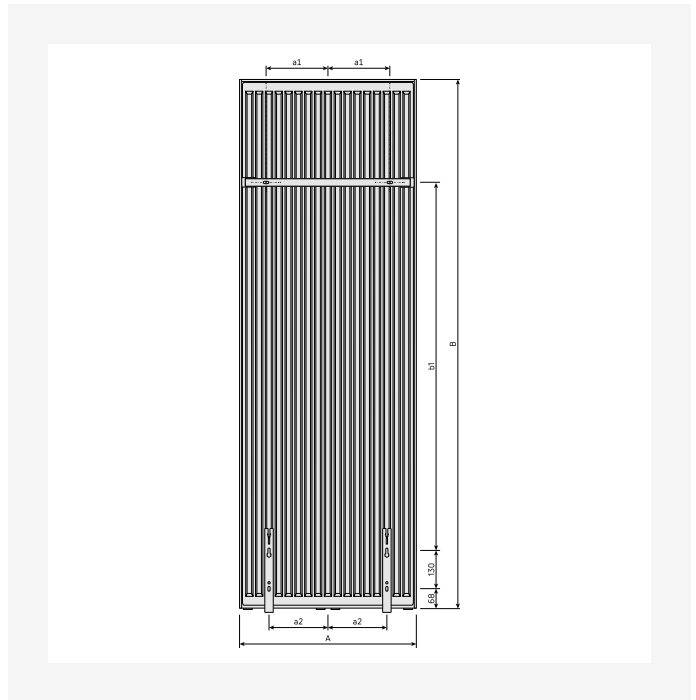

Resources

ProductImage - New_Vertical-MAIN picture

ProductImage - New_Vertical product image

Installation - Vertical Connection Options

DimensionalDrawing - New_Vertical top view

Resources

DimensionalDrawing - New_Vertical top view

DimensionalDrawing - New_Vertical top view

DimensionalDrawing - New_Vertical top view

DimensionalDrawing - New_Vertical side view

Resources

DimensionalDrawing - New_Vertical side view

DimensionalDrawing - New_Vertical side view

DimensionalDrawing - New_Vertical side view

DimensionalDrawing - New_Vertical rear view

Resources

DimensionalDrawing - New_Vertical rear view

DimensionalDrawing - New_Vertical front view

DimensionalDrawing - New_Vertical front view

1950

HEIGHT 1950 mm	LENGTH	DEPTH	ITEM NO	(Btu/H) 55/45/20°C	(Btu/H) 75/65/20°C	VOLUME (l)	N-EXPONENT	WEIGHT (kg)
Type 10								
	450	50	VER195SP45	1628	3136	4.1	1.28	17.9
	600	50	VER195SP60	2098	4057	5.4	1.29	23.5
	750	50	VER195SP75	2552	4954	6.7	1.30	29.2
Type 20								
	300	80	VER195DP30	1706	3303	5.2	1.29	27.1
	450	80	VER195DP45	2450	4760	7.8	1.30	38.2
	600	80	VER195DP60	3160	6165	10.4	1.31	49.3
	750	80	VER195DP75	3849	7541	13.0	1.32	60.4
Type 21								
	300	80	VER195DPX30	1935	3780	5.2	1.31	28.9
	450	80	VER195DPX45	2839	5568	7.8	1.32	41.8
	600	80	VER195DPX60	3722	7329	10.4	1.33	54.7
	750	80	VER195DPX75	4589	9069	13.0	1.33	67.6
Type 22								
	300	105	VER195DC30	2214	4326	5.3	1.31	31.8
	450	105	VER195DC45	3276	6411	7.8	1.31	45.7
	600	105	VER195DC60	4320	8475	10.4	1.32	59.7
	750	105	VER195DC75	5347	10523	13.1	1.33	73.7