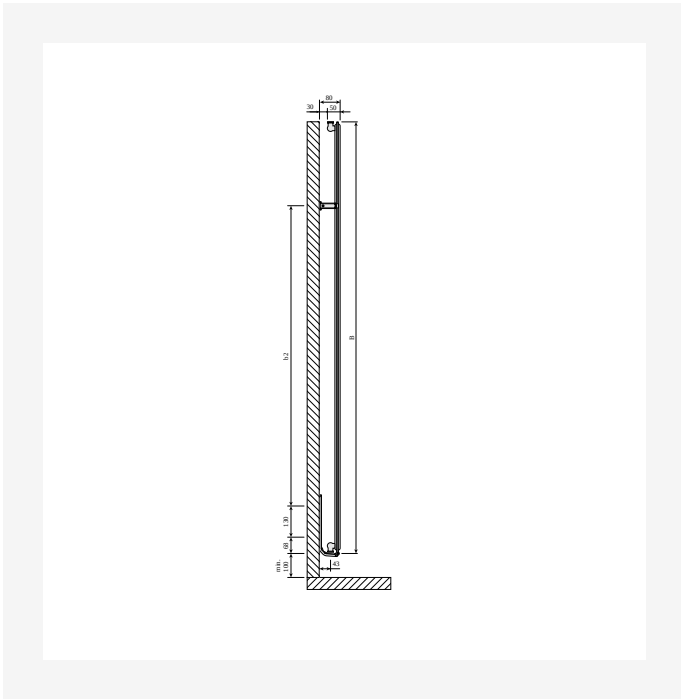

DimensionalDrawing - New_Vertical top view

DimensionalDrawing - New_Vertical top view

DimensionalDrawing - New_Vertical side view

Resources

DimensionalDrawing - New_Vertical side view

DimensionalDrawing - New_Vertical side view

DimensionalDrawing - New_Vertical side view

DimensionalDrawing - New_Vertical rear view

Resources

DimensionalDrawing - New_Vertical rear view

DimensionalDrawing - New_Vertical front view

DimensionalDrawing - New_Vertical front view

DimensionalDrawing - Verticals connection options

Resources

Dimensional Drawing - Vertical type 10, side view

Dimensional Drawing - Vertical type 10, front view - without side covers

Dimensional Drawing - Vertical with MCW6 brackets, back view

1950

HEIGHT 1950 mm	LENGTH	DEPTH	ITEM NO	(Btu/H) 55/45/20°C	(Btu/H) 75/65/20°C	VOLUME (l)	N-EXPONENT	WEIGHT (kg)
Type 10								
	450	50	VER195SP45	1628	3136	4.1	1.28	17.9
	600	50	VER195SP60	2098	4057	5.4	1.29	23.5
	750	50	VER195SP75	2552	4954	6.7	1.30	29.2
Type 20								
	300	80	VER195DP30	1706	3303	5.2	1.29	27.1
	450	80	VER195DP45	2450	4760	7.8	1.30	38.2
	600	80	VER195DP60	3160	6165	10.4	1.31	49.3
	750	80	VER195DP75	3849	7541	13.0	1.32	60.4
Type 21								
	300	80	VER195DPX30	1935	3780	5.2	1.31	28.9
	450	80	VER195DPX45	2839	5568	7.8	1.32	41.8
	600	80	VER195DPX60	3722	7329	10.4	1.33	54.7
	750	80	VER195DPX75	4589	9069	13.0	1.33	67.6
Type 22								
	300	105	VER195DC30	2214	4326	5.3	1.31	31.8
	450	105	VER195DC45	3276	6411	7.8	1.31	45.7
	600	105	VER195DC60	4320	8475	10.4	1.32	59.7
	750	105	VER195DC75	5347	10523	13.1	1.33	73.7