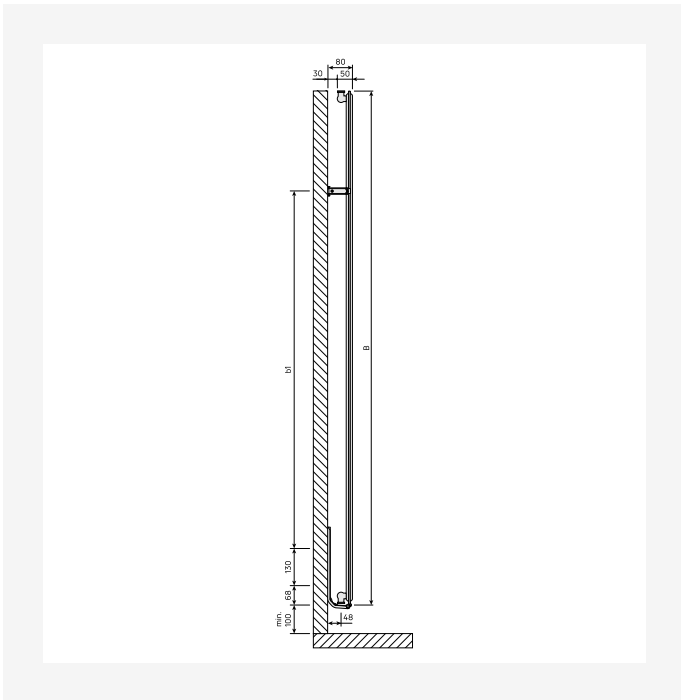

Resources

ProductImage - New_Vertical-MAIN picture

ProductImage - New_Vertical product image

Installation - Vertical Connection Options

DimensionalDrawing - New_Vertical top view

Resources

DimensionalDrawing - New_Vertical top view

DimensionalDrawing - New_Vertical top view

DimensionalDrawing - New_Vertical top view

DimensionalDrawing - New_Vertical side view

Resources

DimensionalDrawing - New_Vertical side view

DimensionalDrawing - New_Vertical side view

DimensionalDrawing - New_Vertical side view

DimensionalDrawing - New_Vertical rear view

Resources

DimensionalDrawing - New_Vertical rear view

DimensionalDrawing - New_Vertical front view

DimensionalDrawing - New_Vertical front view

1950

HEIGHT 1950 mm	LENGTH	DEPTH	ITEM NO	(Btu/H) 55/45/20°C	(Btu/H) 75/65/20°C	VOLUME (l)	N-EXPONENT	WEIGHT (kg)
Type 10								
	450	50	VER195SP45	1628	3136	4.1	1.28	17.9
	600	50	VER195SP60	2098	4057	5.4	1.29	23.5
	750	50	VER195SP75	2552	4954	6.7	1.30	29.2
Type 20								
	300	80	VER195DP30	1706	3303	5.2	1.29	27.1
	450	80	VER195DP45	2450	4760	7.8	1.30	38.2
	600	80	VER195DP60	3160	6165	10.4	1.31	49.3
	750	80	VER195DP75	3849	7541	13.0	1.32	60.4
Type 21								
	300	80	VER195DPX30	1935	3780	5.2	1.31	28.9
	450	80	VER195DPX45	2839	5568	7.8	1.32	41.8
	600	80	VER195DPX60	3722	7329	10.4	1.33	54.7
	750	80	VER195DPX75	4589	9069	13.0	1.33	67.6
Type 22								
	300	105	VER195DC30	2214	4326	5.3	1.31	31.8
	450	105	VER195DC45	3276	6411	7.8	1.31	45.7
	600	105	VER195DC60	4320	8475	10.4	1.32	59.7
	750	105	VER195DC75	5347	10523	13.1	1.33	73.7