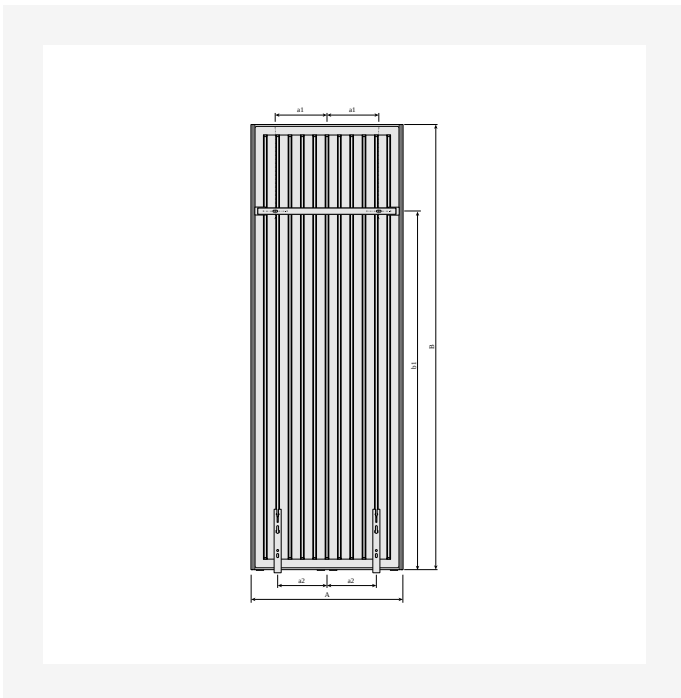

DimensionalDrawing - New_Vertical top view

DimensionalDrawing - New_Vertical top view

DimensionalDrawing - New_Vertical side view

Resources

DimensionalDrawing - New_Vertical side view

DimensionalDrawing - New_Vertical side view

DimensionalDrawing - New_Vertical side view

DimensionalDrawing - New_Vertical rear view

Resources

DimensionalDrawing - New_Vertical rear view

DimensionalDrawing - New_Vertical front view

DimensionalDrawing - New_Vertical front view

DimensionalDrawing - Verticals connection options

Resources

Dimensional Drawing - Vertical type 10, side view

Dimensional Drawing - Vertical type 10, front view - without side covers

Dimensional Drawing - Vertical with MCW6 brackets, back view

1950

HEIGHT 1950 mm	LENGTH	DEPTH	ITEM NO	(Btu/H) 55/45/20°C	(Btu/H) 75/65/20°C	VOLUME (l)	N-EXPONENT	WEIGHT (kg)
Type 10								
	450	50	VER195SP45	1628	3136	4.1	1.28	17.9
	600	50	VER195SP60	2098	4057	5.4	1.29	23.5
	750	50	VER195SP75	2552	4954	6.7	1.30	29.2
Type 20								
	300	80	VER195DP30	1706	3303	5.2	1.29	27.1
	450	80	VER195DP45	2450	4760	7.8	1.30	38.2
	600	80	VER195DP60	3160	6165	10.4	1.31	49.3
	750	80	VER195DP75	3849	7541	13.0	1.32	60.4
Type 21								
	300	80	VER195DPX30	1935	3780	5.2	1.31	28.9
	450	80	VER195DPX45	2839	5568	7.8	1.32	41.8
	600	80	VER195DPX60	3722	7329	10.4	1.33	54.7
	750	80	VER195DPX75	4589	9069	13.0	1.33	67.6
Type 22								
	300	105	VER195DC30	2214	4326	5.3	1.31	31.8
	450	105	VER195DC45	3276	6411	7.8	1.31	45.7
	600	105	VER195DC60	4320	8475	10.4	1.32	59.7
	750	105	VER195DC75	5347	10523	13.1	1.33	73.7