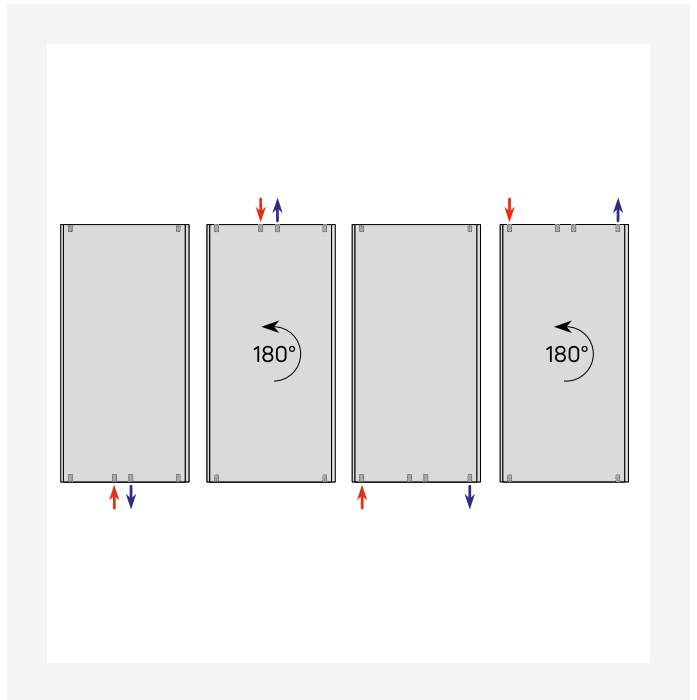

DimensionalDrawing - New_Vertical top view

DimensionalDrawing - New_Vertical top view

DimensionalDrawing - New_Vertical side view

Resources

DimensionalDrawing - New_Vertical side view

DimensionalDrawing - New_Vertical side view

DimensionalDrawing - New_Vertical side view

DimensionalDrawing - New_Vertical rear view

Resources

DimensionalDrawing - New_Vertical rear view

DimensionalDrawing - New_Vertical front view

DimensionalDrawing - New_Vertical front view

DimensionalDrawing - Verticals connection options

Resources

Dimensional Drawing - Vertical type 10, side view

Dimensional Drawing - Vertical type 10, front view - without side covers

Dimensional Drawing - Vertical with MCW6 brackets, back view

1950

HEIGHT 1950 mm	LENGTH	DEPTH	ITEM NO	(Btu/H) 55/45/20°C	(Btu/H) 75/65/20°C	VOLUME (l)	N-EXPONENT	WEIGHT (kg)
Type 10								
	450	50	VER195SP45	1628	3136	4.1	1.28	17.9
	600	50	VER195SP60	2098	4057	5.4	1.29	23.5
	750	50	VER195SP75	2552	4954	6.7	1.30	29.2
Type 20								
	300	80	VER195DP30	1706	3303	5.2	1.29	27.1
	450	80	VER195DP45	2450	4760	7.8	1.30	38.2
	600	80	VER195DP60	3160	6165	10.4	1.31	49.3
	750	80	VER195DP75	3849	7541	13.0	1.32	60.4
Type 21								
	300	80	VER195DPX30	1935	3780	5.2	1.31	28.9
	450	80	VER195DPX45	2839	5568	7.8	1.32	41.8
	600	80	VER195DPX60	3722	7329	10.4	1.33	54.7
	750	80	VER195DPX75	4589	9069	13.0	1.33	67.6
Type 22								
	300	105	VER195DC30	2214	4326	5.3	1.31	31.8
	450	105	VER195DC45	3276	6411	7.8	1.31	45.7
	600	105	VER195DC60	4320	8475	10.4	1.32	59.7
	750	105	VER195DC75	5347	10523	13.1	1.33	73.7