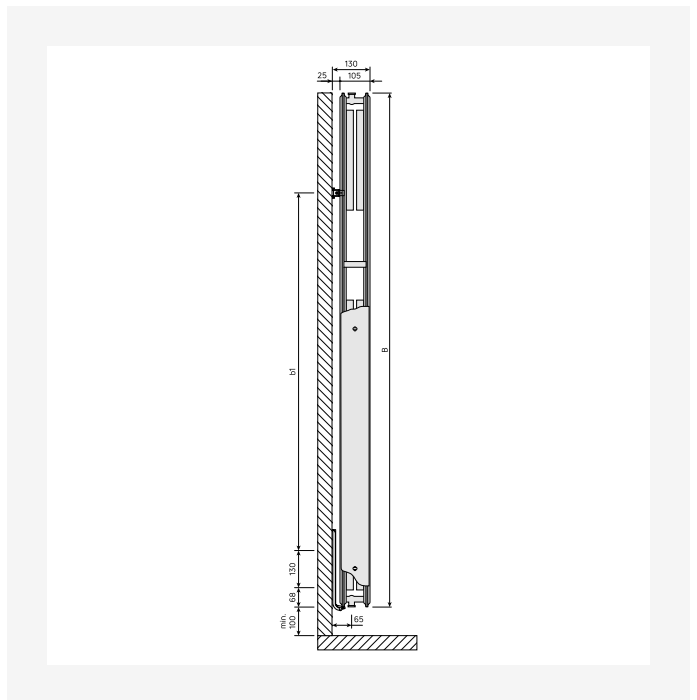

Resources

ProductImage - New_Vertical-MAIN picture

ProductImage - New_Vertical product image

Installation - Vertical Connection Options

DimensionalDrawing - New_Vertical top view

Resources

DimensionalDrawing - New_Vertical top view

DimensionalDrawing - New_Vertical top view

DimensionalDrawing - New_Vertical top view

DimensionalDrawing - New_Vertical side view

Resources

DimensionalDrawing - New_Vertical side view

DimensionalDrawing - New_Vertical side view

DimensionalDrawing - Verticals connection options

Resources

DimensionalDrawing - Vertical, type 22, top view

DimensionalDrawing - Vertical type 22, side view

DimensionalDrawing - Vertical, type 21, top view

1950

HEIGHT 1950 mm	LENGTH	DEPTH	ITEM NO	(Btu/H) 55/45/20°C	(Btu/H) 75/65/20°C	VOLUME (l)	N-EXPONENT	WEIGHT (kg)
Type 10								
	450	50	VER195SP45	1628	3136	4.1	1.28	17.9
	600	50	VER195SP60	2098	4057	5.4	1.29	23.5
	750	50	VER195SP75	2552	4954	6.7	1.30	29.2
Type 20								
	300	80	VER195DP30	1706	3303	5.2	1.29	27.1
	450	80	VER195DP45	2450	4760	7.8	1.30	38.2
	600	80	VER195DP60	3160	6165	10.4	1.31	49.3
	750	80	VER195DP75	3849	7541	13.0	1.32	60.4
Type 21								
	300	80	VER195DPX30	1935	3780	5.2	1.31	28.9
	450	80	VER195DPX45	2839	5568	7.8	1.32	41.8
	600	80	VER195DPX60	3722	7329	10.4	1.33	54.7
	750	80	VER195DPX75	4589	9069	13.0	1.33	67.6
Type 22								
	300	105	VER195DC30	2214	4326	5.3	1.31	31.8
	450	105	VER195DC45	3276	6411	7.8	1.31	45.7
	600	105	VER195DC60	4320	8475	10.4	1.32	59.7
	750	105	VER195DC75	5347	10523	13.1	1.33	73.7