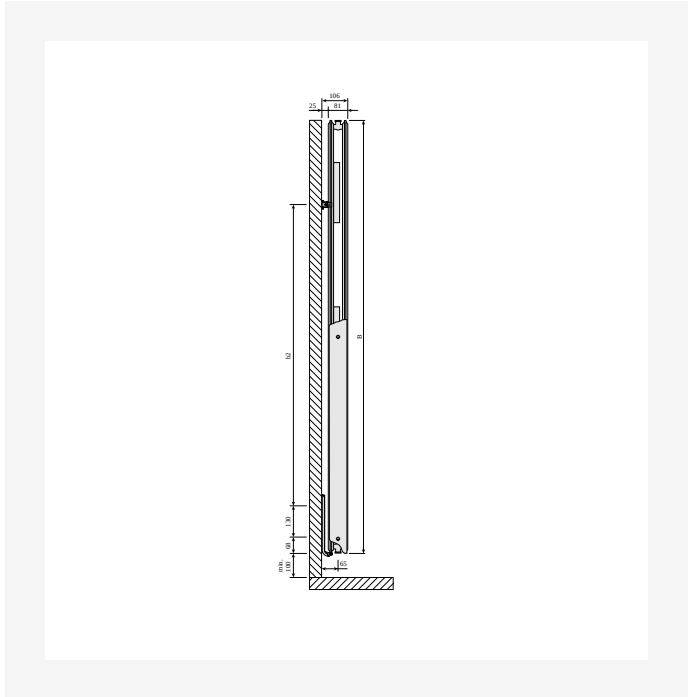

DimensionalDrawing - New_Vertical side view

DimensionalDrawing - New_Vertical rear view

Resources

DimensionalDrawing - New_Vertical rear view

DimensionalDrawing - New_Vertical front view

DimensionalDrawing - New_Vertical front view

DimensionalDrawing - Verticals connection options

Resources

DimensionalDrawing - Vertical, type 22, top view

DimensionalDrawing - Vertical type 22, side view

DimensionalDrawing - Vertical, type 21, top view

DimensionalDrawing - Vertical type 21, side view

Resources

DimensionalDrawing - Vertical, type 20, top view

DimensionalDrawing - Vertical types 20, 21, 22, front view - with side covers

DimensionalDrawing - Vertical type 20, side view

1950

HEIGHT 1950 mm	LENGTH	DEPTH	ITEM NO	(Btu/H) 55/45/20°C	(Btu/H) 75/65/20°C	VOLUME (l)	N-EXPONENT	WEIGHT (kg)
Type 10								
	450	50	VER195SP45	1628	3136	4.1	1.28	17.9
	600	50	VER195SP60	2098	4057	5.4	1.29	23.5
	750	50	VER195SP75	2552	4954	6.7	1.30	29.2
Type 20								
	300	80	VER195DP30	1706	3303	5.2	1.29	27.1
	450	80	VER195DP45	2450	4760	7.8	1.30	38.2
	600	80	VER195DP60	3160	6165	10.4	1.31	49.3
	750	80	VER195DP75	3849	7541	13.0	1.32	60.4
Type 21								
	300	80	VER195DPX30	1935	3780	5.2	1.31	28.9
	450	80	VER195DPX45	2839	5568	7.8	1.32	41.8
	600	80	VER195DPX60	3722	7329	10.4	1.33	54.7
	750	80	VER195DPX75	4589	9069	13.0	1.33	67.6
Type 22								
	300	105	VER195DC30	2214	4326	5.3	1.31	31.8
	450	105	VER195DC45	3276	6411	7.8	1.31	45.7
	600	105	VER195DC60	4320	8475	10.4	1.32	59.7
	750	105	VER195DC75	5347	10523	13.1	1.33	73.7