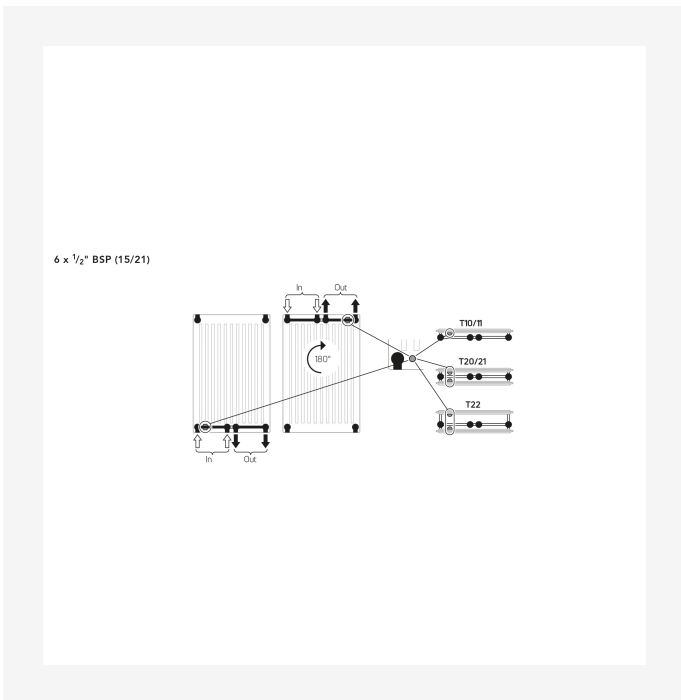

Specifications

PROPERTIES	UNIT	VALUES
ETIM Class		EC011022
Material		Steel
Type		10, 20, 21, 22
Surface structure		Profiled
Max working pressure	bar	10
Number of standard connections		4
Heat output according to recognized EN 442 laboratory		Yes
Max. Operating Temperature	°C	110
Standard color		Yes
Color		White
RAL number		9016
Grill/Cover plate		Yes
Grill/Cover plate		Yes
Gloss value		Glossy
Thread dimension (inch)		1/2 inch
Thread connection		Internal thread
With single-point connection		Yes
With air vent connection		Yes
With air valve/vent		Yes
With drain option		Yes

Resources

ProductImage - New_Vertical-MAIN picture

ProductImage - New_Vertical product image

Installation - Vertical Connection Options

DimensionalDrawing - New_Vertical top view

Resources

DimensionalDrawing - New_Vertical top view

DimensionalDrawing - New_Vertical top view

DimensionalDrawing - New_Vertical top view

DimensionalDrawing - New_Vertical side view

Resources

DimensionalDrawing - New_Vertical side view

DimensionalDrawing - New_Vertical side view

1950

HEIGHT 1950 mm	LENGTH	DEPTH	ITEM NO	(Btu/H) 55/45/20°C	(Btu/H) 75/65/20°C	VOLUME (l)	N-EXPONENT	WEIGHT (kg)
Type 10								
	450	50	VER195SP45	1628	3136	4.1	1.28	17.9
	600	50	VER195SP60	2098	4057	5.4	1.29	23.5
	750	50	VER195SP75	2552	4954	6.7	1.30	29.2
Type 20								
	300	80	VER195DP30	1706	3303	5.2	1.29	27.1
	450	80	VER195DP45	2450	4760	7.8	1.30	38.2
	600	80	VER195DP60	3160	6165	10.4	1.31	49.3
	750	80	VER195DP75	3849	7541	13.0	1.32	60.4
Type 21								
	300	80	VER195DPX30	1935	3780	5.2	1.31	28.9
	450	80	VER195DPX45	2839	5568	7.8	1.32	41.8
	600	80	VER195DPX60	3722	7329	10.4	1.33	54.7
	750	80	VER195DPX75	4589	9069	13.0	1.33	67.6
Type 22								
	300	105	VER195DC30	2214	4326	5.3	1.31	31.8
	450	105	VER195DC45	3276	6411	7.8	1.31	45.7
	600	105	VER195DC60	4320	8475	10.4	1.32	59.7
	750	105	VER195DC75	5347	10523	13.1	1.33	73.7