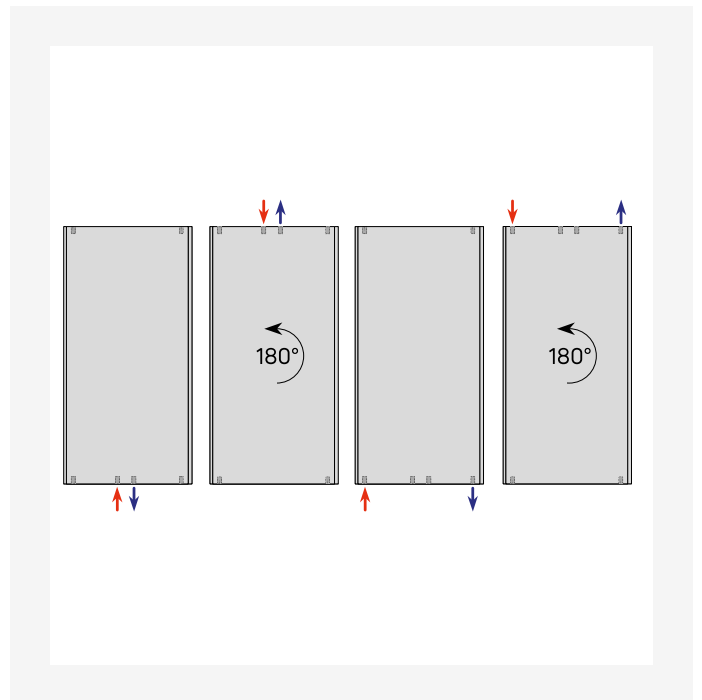

DimensionalDrawing - New_Vertical top view

DimensionalDrawing - New_Vertical top view

DimensionalDrawing - New_Vertical side view

Resources

DimensionalDrawing - New_Vertical side view

DimensionalDrawing - New_Vertical side view

DimensionalDrawing - New_Vertical side view

DimensionalDrawing - New_Vertical rear view

Resources

DimensionalDrawing - New_Vertical rear view

DimensionalDrawing - New_Vertical front view

DimensionalDrawing - New_Vertical front view

DimensionalDrawing - Verticals connection options

Resources

DimensionalDrawing - Vertical, type 22, top view

DimensionalDrawing - Vertical type 22, side view

DimensionalDrawing - Vertical, type 21, top view

1950

HEIGHT 1950 mm	LENGTH	DEPTH	ITEM NO	(Btu/H) 55/45/20°C	(Btu/H) 75/65/20°C	VOLUME (l)	N-EXPONENT	WEIGHT (kg)
Type 10								
	450	50	VER195SP45	1628	3136	4.1	1.28	17.9
	600	50	VER195SP60	2098	4057	5.4	1.29	23.5
	750	50	VER195SP75	2552	4954	6.7	1.30	29.2
Type 20								
	300	80	VER195DP30	1706	3303	5.2	1.29	27.1
	450	80	VER195DP45	2450	4760	7.8	1.30	38.2
	600	80	VER195DP60	3160	6165	10.4	1.31	49.3
	750	80	VER195DP75	3849	7541	13.0	1.32	60.4
Type 21								
	300	80	VER195DPX30	1935	3780	5.2	1.31	28.9
	450	80	VER195DPX45	2839	5568	7.8	1.32	41.8
	600	80	VER195DPX60	3722	7329	10.4	1.33	54.7
	750	80	VER195DPX75	4589	9069	13.0	1.33	67.6
Type 22								
	300	105	VER195DC30	2214	4326	5.3	1.31	31.8
	450	105	VER195DC45	3276	6411	7.8	1.31	45.7
	600	105	VER195DC60	4320	8475	10.4	1.32	59.7
	750	105	VER195DC75	5347	10523	13.1	1.33	73.7