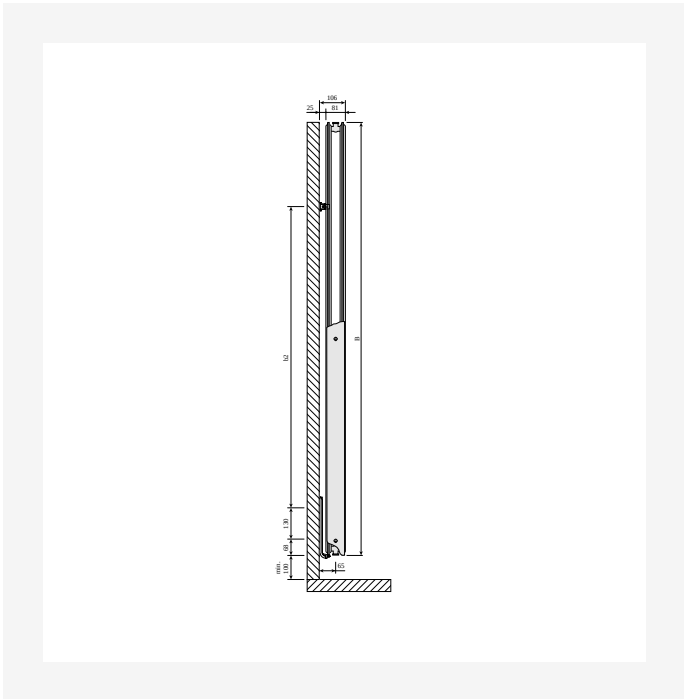

DimensionalDrawing - Verticals connection options

Resources

DimensionalDrawing - Vertical, type 22, top view

DimensionalDrawing - Vertical type 22, side view

DimensionalDrawing - Vertical, type 21, top view

DimensionalDrawing - Vertical type 21, side view

Resources

DimensionalDrawing - Vertical, type 20, top view

DimensionalDrawing - Vertical types 20, 21, 22, front view - with side covers

DimensionalDrawing - Vertical type 20, side view

1950

HEIGHT 1950 mm	LENGTH	DEPTH	ITEM NO	(Btu/H) 55/45/20°C	(Btu/H) 75/65/20°C	VOLUME (l)	N-EXPONENT	WEIGHT (kg)
Type 10								
	450	50	VER195SP45	1628	3136	4.1	1.28	17.9
	600	50	VER195SP60	2098	4057	5.4	1.29	23.5
	750	50	VER195SP75	2552	4954	6.7	1.30	29.2
Type 20								
	300	80	VER195DP30	1706	3303	5.2	1.29	27.1
	450	80	VER195DP45	2450	4760	7.8	1.30	38.2
	600	80	VER195DP60	3160	6165	10.4	1.31	49.3
	750	80	VER195DP75	3849	7541	13.0	1.32	60.4
Type 21								
	300	80	VER195DPX30	1935	3780	5.2	1.31	28.9
	450	80	VER195DPX45	2839	5568	7.8	1.32	41.8
	600	80	VER195DPX60	3722	7329	10.4	1.33	54.7
	750	80	VER195DPX75	4589	9069	13.0	1.33	67.6
Type 22								
	300	105	VER195DC30	2214	4326	5.3	1.31	31.8
	450	105	VER195DC45	3276	6411	7.8	1.31	45.7
	600	105	VER195DC60	4320	8475	10.4	1.32	59.7
	750	105	VER195DC75	5347	10523	13.1	1.33	73.7