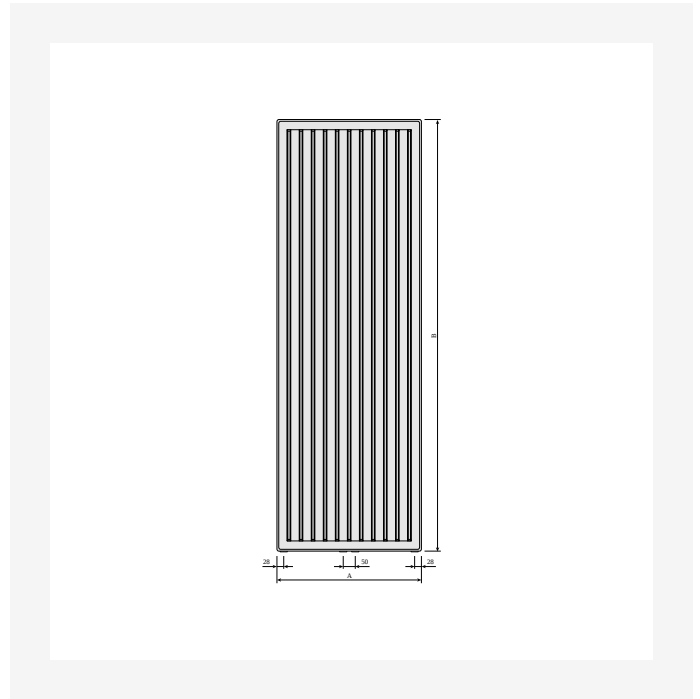

DimensionalDrawing - New_Vertical top view

DimensionalDrawing - New_Vertical top view

DimensionalDrawing - New_Vertical side view

Resources

DimensionalDrawing - New_Vertical side view

DimensionalDrawing - New_Vertical side view

DimensionalDrawing - New_Vertical side view

DimensionalDrawing - New_Vertical rear view

Resources

DimensionalDrawing - New_Vertical rear view

DimensionalDrawing - New_Vertical front view

DimensionalDrawing - New_Vertical front view

DimensionalDrawing - Verticals connection options

Resources

Dimensional Drawing - Vertical type 10, side view

Dimensional Drawing - Vertical type 10, front view - without side covers

Dimensional Drawing - Vertical with MCW6 brackets, back view

1950

HEIGHT 1950 mm	LENGTH	DEPTH	ITEM NO	(Btu/H) 55/45/20°C	(Btu/H) 75/65/20°C	VOLUME (l)	N-EXPONENT	WEIGHT (kg)
Type 10								
450	50		VER195SP45	1628	3136	4.1	1.28	17.9
600	50		VER195SP60	2098	4057	5.4	1.29	23.5
750	50		VER195SP75	2552	4954	6.7	1.30	29.2
Type 20								
300	80		VER195DP30	1706	3303	5.2	1.29	27.1
450	80		VER195DP45	2450	4760	7.8	1.30	38.2
600	80		VER195DP60	3160	6165	10.4	1.31	49.3
750	80		VER195DP75	3849	7541	13.0	1.32	60.4
Type 21								
300	80		VER195DPX30	1935	3780	5.2	1.31	28.9
450	80		VER195DPX45	2839	5568	7.8	1.32	41.8
600	80		VER195DPX60	3722	7329	10.4	1.33	54.7
750	80		VER195DPX75	4589	9069	13.0	1.33	67.6
Type 22								
300	105		VER195DC30	2214	4326	5.3	1.31	31.8
450	105		VER195DC45	3276	6411	7.8	1.31	45.7
600	105		VER195DC60	4320	8475	10.4	1.32	59.7
750	105		VER195DC75	5347	10523	13.1	1.33	73.7