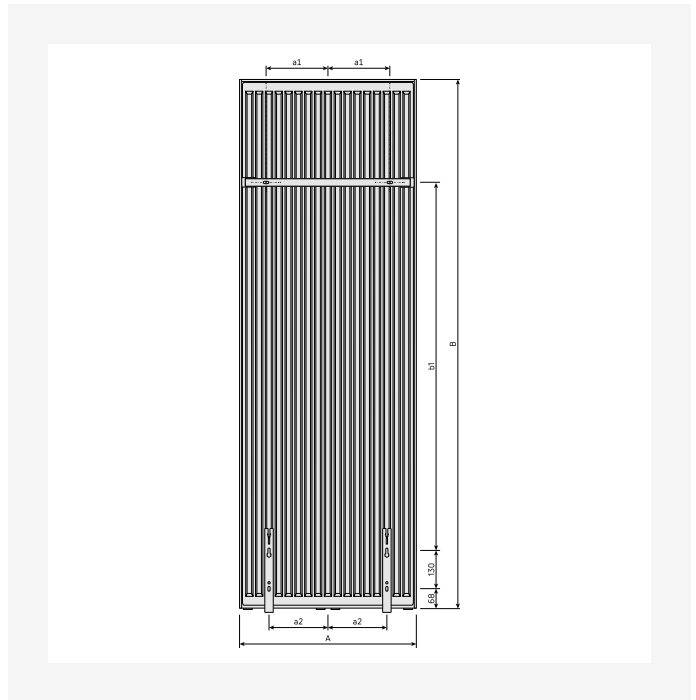

Resources

ProductImage - New_Vertical-MAIN picture

ProductImage - New_Vertical product image

Installation - Vertical Connection Options

DimensionalDrawing - New_Vertical top view

Resources

DimensionalDrawing - New_Vertical top view

DimensionalDrawing - New_Vertical top view

DimensionalDrawing - New_Vertical top view

DimensionalDrawing - New_Vertical side view

Resources

DimensionalDrawing - New_Vertical side view

DimensionalDrawing - New_Vertical side view

DimensionalDrawing - New_Vertical side view

DimensionalDrawing - New_Vertical rear view

Resources

DimensionalDrawing - New_Vertical rear view

DimensionalDrawing - New_Vertical front view

DimensionalDrawing - New_Vertical front view

1950

HEIGHT 1950 mm	LENGTH	DEPTH	ITEM NO	(Btu/H) 55/45/20°C	(Btu/H) 75/65/20°C	VOLUME (l)	N-EXPONENT	WEIGHT (kg)
Type 10								
450	50		VER195SP45	1628	3136	4.1	1.28	17.9
600	50		VER195SP60	2098	4057	5.4	1.29	23.5
750	50		VER195SP75	2552	4954	6.7	1.30	29.2
Type 20								
300	80		VER195DP30	1706	3303	5.2	1.29	27.1
450	80		VER195DP45	2450	4760	7.8	1.30	38.2
600	80		VER195DP60	3160	6165	10.4	1.31	49.3
750	80		VER195DP75	3849	7541	13.0	1.32	60.4
Type 21								
300	80		VER195DPX30	1935	3780	5.2	1.31	28.9
450	80		VER195DPX45	2839	5568	7.8	1.32	41.8
600	80		VER195DPX60	3722	7329	10.4	1.33	54.7
750	80		VER195DPX75	4589	9069	13.0	1.33	67.6
Type 22								
300	105		VER195DC30	2214	4326	5.3	1.31	31.8
450	105		VER195DC45	3276	6411	7.8	1.31	45.7
600	105		VER195DC60	4320	8475	10.4	1.32	59.7
750	105		VER195DC75	5347	10523	13.1	1.33	73.7