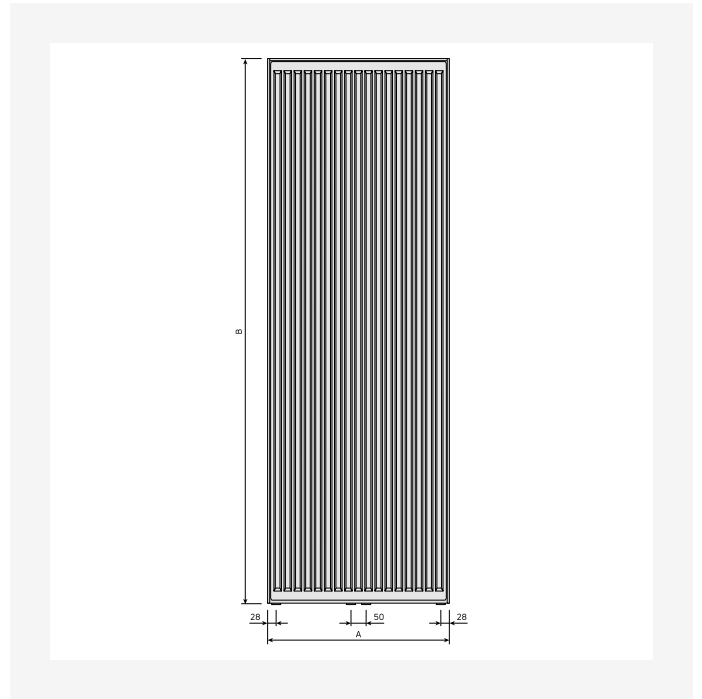

DimensionalDrawing - New_Vertical top view

DimensionalDrawing - New_Vertical top view

DimensionalDrawing - New_Vertical side view

Resources

DimensionalDrawing - New_Vertical side view

DimensionalDrawing - New_Vertical side view

DimensionalDrawing - New_Vertical side view

DimensionalDrawing - New_Vertical rear view

Resources

DimensionalDrawing - New_Vertical rear view

DimensionalDrawing - New_Vertical front view

DimensionalDrawing - New_Vertical front view

DimensionalDrawing - Verticals connection options

Resources

Dimensional Drawing - Vertical type 10, side view

Dimensional Drawing - Vertical type 10, front view - without side covers

Dimensional Drawing - Vertical with MCW6 brackets, back view

1950

HEIGHT 1950 mm	LENGTH	DEPTH	ITEM NO	(Btu/H) 55/45/20°C	(Btu/H) 75/65/20°C	VOLUME (l)	N-EXPONENT	WEIGHT (kg)
Type 10								
450	50		VER195SP45	1628	3136	4.1	1.28	17.9
600	50		VER195SP60	2098	4057	5.4	1.29	23.5
750	50		VER195SP75	2552	4954	6.7	1.30	29.2
Type 20								
300	80		VER195DP30	1706	3303	5.2	1.29	27.1
450	80		VER195DP45	2450	4760	7.8	1.30	38.2
600	80		VER195DP60	3160	6165	10.4	1.31	49.3
750	80		VER195DP75	3849	7541	13.0	1.32	60.4
Type 21								
300	80		VER195DPX30	1935	3780	5.2	1.31	28.9
450	80		VER195DPX45	2839	5568	7.8	1.32	41.8
600	80		VER195DPX60	3722	7329	10.4	1.33	54.7
750	80		VER195DPX75	4589	9069	13.0	1.33	67.6
Type 22								
300	105		VER195DC30	2214	4326	5.3	1.31	31.8
450	105		VER195DC45	3276	6411	7.8	1.31	45.7
600	105		VER195DC60	4320	8475	10.4	1.32	59.7
750	105		VER195DC75	5347	10523	13.1	1.33	73.7