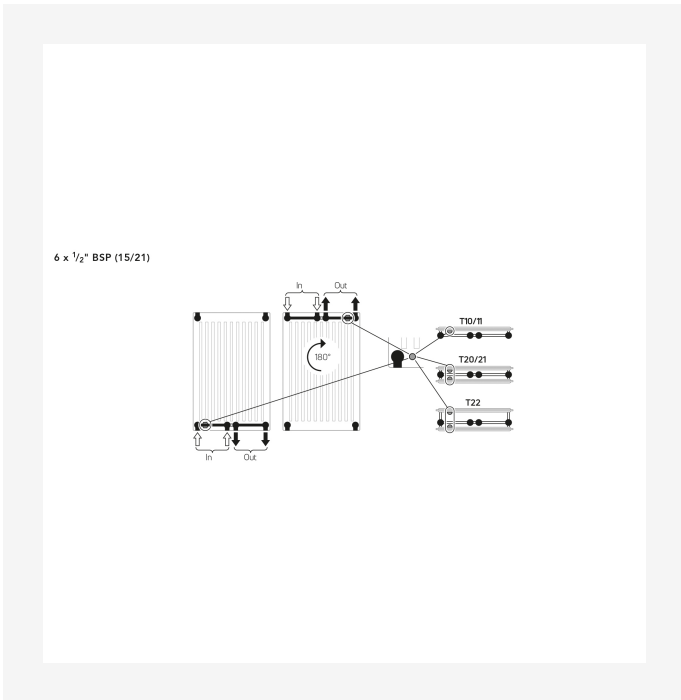

Specifications

PROPERTIES	UNIT	VALUES
ETIM Class		EC011022
Material		Steel
Type		10, 20, 21, 22
Surface structure		Profiled
Max working pressure	bar	10
Number of standard connections		4
Heat output according to recognized EN 442 laboratory		Yes
Max. Operating Temperature	°C	110
Standard color		Yes
Color		White
RAL number		9016
Grill/Cover plate		Yes
Grill/Cover plate		Yes
Gloss value		Glossy
Thread dimension (inch)		1/2 inch
Thread connection		Internal thread
With single-point connection		Yes
With air vent connection		Yes
With air valve/vent		Yes
With drain option		Yes

Resources

ProductImage - New_Vertical-MAIN picture

ProductImage - New_Vertical product image

Installation - Vertical Connection Options

DimensionalDrawing - New_Vertical top view

Resources

DimensionalDrawing - New_Vertical top view

DimensionalDrawing - New_Vertical top view

DimensionalDrawing - New_Vertical top view

DimensionalDrawing - New_Vertical side view

Resources

DimensionalDrawing - New_Vertical side view

DimensionalDrawing - New_Vertical side view

1950

HEIGHT 1950 mm	LENGTH	DEPTH	ITEM NO	(Btu/H) 55/45/20°C	(Btu/H) 75/65/20°C	VOLUME (l)	N-EXPONENT	WEIGHT (kg)
Type 10								
450	50		VER195SP45	1628	3136	4.1	1.28	17.9
600	50		VER195SP60	2098	4057	5.4	1.29	23.5
750	50		VER195SP75	2552	4954	6.7	1.30	29.2
Type 20								
300	80		VER195DP30	1706	3303	5.2	1.29	27.1
450	80		VER195DP45	2450	4760	7.8	1.30	38.2
600	80		VER195DP60	3160	6165	10.4	1.31	49.3
750	80		VER195DP75	3849	7541	13.0	1.32	60.4
Type 21								
300	80		VER195DPX30	1935	3780	5.2	1.31	28.9
450	80		VER195DPX45	2839	5568	7.8	1.32	41.8
600	80		VER195DPX60	3722	7329	10.4	1.33	54.7
750	80		VER195DPX75	4589	9069	13.0	1.33	67.6
Type 22								
300	105		VER195DC30	2214	4326	5.3	1.31	31.8
450	105		VER195DC45	3276	6411	7.8	1.31	45.7
600	105		VER195DC60	4320	8475	10.4	1.32	59.7
750	105		VER195DC75	5347	10523	13.1	1.33	73.7