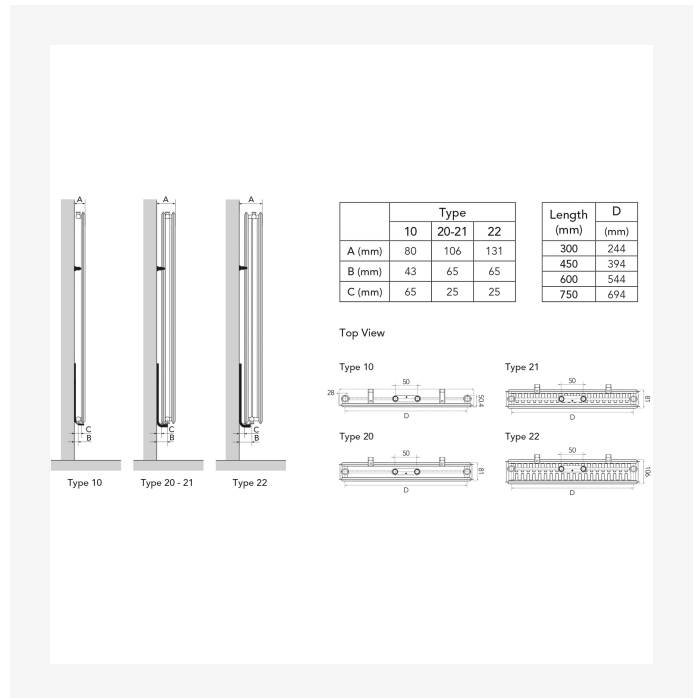

DimensionalDrawing - New_Vertical top view

DimensionalDrawing - New_Vertical top view

DimensionalDrawing - New_Vertical side view

Resources

DimensionalDrawing - New_Vertical side view

DimensionalDrawing - New_Vertical side view

DimensionalDrawing - New_Vertical side view

DimensionalDrawing - New_Vertical rear view

Resources

DimensionalDrawing - New_Vertical rear view

DimensionalDrawing - New_Vertical front view

DimensionalDrawing - New_Vertical front view

DimensionalDrawing - Verticals connection options

Resources

Dimensional Drawing - Vertical type 10, side view

Dimensional Drawing - Vertical type 10, front view - without side covers

Dimensional Drawing - Vertical with MCW6 brackets, back view

1950

HEIGHT 1950 mm	LENGTH	DEPTH	ITEM NO	(Btu/H) 55/45/20°C	(Btu/H) 75/65/20°C	VOLUME (l)	N-EXPONENT	WEIGHT (kg)
Type 10								
450	50		VER195SP45	1628	3136	4.1	1.28	17.9
600	50		VER195SP60	2098	4057	5.4	1.29	23.5
750	50		VER195SP75	2552	4954	6.7	1.30	29.2
Type 20								
300	80		VER195DP30	1706	3303	5.2	1.29	27.1
450	80		VER195DP45	2450	4760	7.8	1.30	38.2
600	80		VER195DP60	3160	6165	10.4	1.31	49.3
750	80		VER195DP75	3849	7541	13.0	1.32	60.4
Type 21								
300	80		VER195DPX30	1935	3780	5.2	1.31	28.9
450	80		VER195DPX45	2839	5568	7.8	1.32	41.8
600	80		VER195DPX60	3722	7329	10.4	1.33	54.7
750	80		VER195DPX75	4589	9069	13.0	1.33	67.6
Type 22								
300	105		VER195DC30	2214	4326	5.3	1.31	31.8
450	105		VER195DC45	3276	6411	7.8	1.31	45.7
600	105		VER195DC60	4320	8475	10.4	1.32	59.7
750	105		VER195DC75	5347	10523	13.1	1.33	73.7