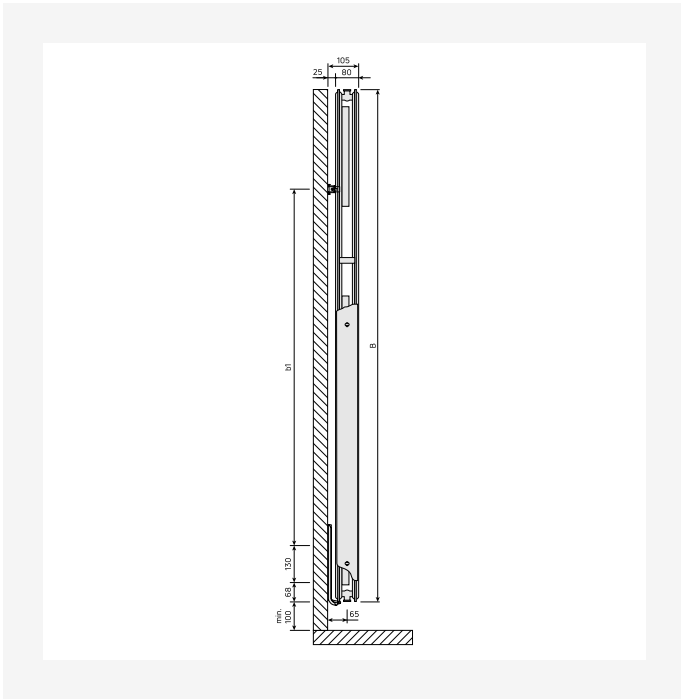

Resources

ProductImage - New_Vertical-MAIN picture

ProductImage - New_Vertical product image

Installation - Vertical Connection Options

DimensionalDrawing - New_Vertical top view

Resources

DimensionalDrawing - New_Vertical top view

DimensionalDrawing - New_Vertical top view

DimensionalDrawing - New_Vertical top view

DimensionalDrawing - New_Vertical side view

Resources

DimensionalDrawing - New_Vertical side view

DimensionalDrawing - New_Vertical side view

DimensionalDrawing - New_Vertical side view

DimensionalDrawing - New_Vertical rear view

Resources

DimensionalDrawing - New_Vertical rear view

DimensionalDrawing - New_Vertical front view

DimensionalDrawing - New_Vertical front view

1950

HEIGHT 1950 mm	LENGTH	DEPTH	ITEM NO	(Btu/H) 55/45/20°C	(Btu/H) 75/65/20°C	VOLUME (l)	N-EXPONENT	WEIGHT (kg)
Type 10								
450	50		VER195SP45	1628	3136	4.1	1.28	17.9
600	50		VER195SP60	2098	4057	5.4	1.29	23.5
750	50		VER195SP75	2552	4954	6.7	1.30	29.2
Type 20								
300	80		VER195DP30	1706	3303	5.2	1.29	27.1
450	80		VER195DP45	2450	4760	7.8	1.30	38.2
600	80		VER195DP60	3160	6165	10.4	1.31	49.3
750	80		VER195DP75	3849	7541	13.0	1.32	60.4
Type 21								
300	80		VER195DPX30	1935	3780	5.2	1.31	28.9
450	80		VER195DPX45	2839	5568	7.8	1.32	41.8
600	80		VER195DPX60	3722	7329	10.4	1.33	54.7
750	80		VER195DPX75	4589	9069	13.0	1.33	67.6
Type 22								
300	105		VER195DC30	2214	4326	5.3	1.31	31.8
450	105		VER195DC45	3276	6411	7.8	1.31	45.7
600	105		VER195DC60	4320	8475	10.4	1.32	59.7
750	105		VER195DC75	5347	10523	13.1	1.33	73.7