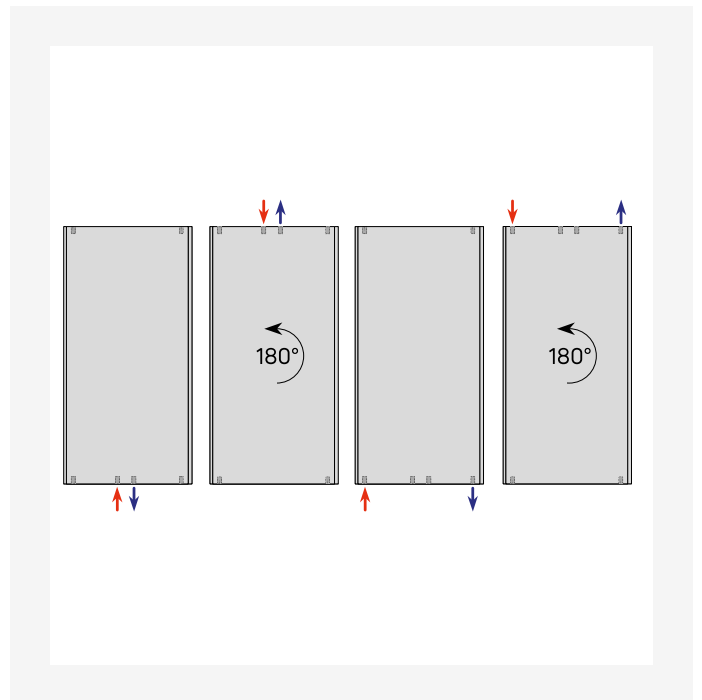

DimensionalDrawing - New_Vertical top view

DimensionalDrawing - New_Vertical top view

DimensionalDrawing - New_Vertical side view

Resources

DimensionalDrawing - New_Vertical side view

DimensionalDrawing - New_Vertical side view

DimensionalDrawing - New_Vertical side view

DimensionalDrawing - New_Vertical rear view

Resources

DimensionalDrawing - New_Vertical rear view

DimensionalDrawing - New_Vertical front view

DimensionalDrawing - New_Vertical front view

DimensionalDrawing - Verticals connection options

Resources

Dimensional Drawing - Vertical type 10, side view

Dimensional Drawing - Vertical type 10, front view - without side covers

Dimensional Drawing - Vertical with MCW6 brackets, back view

1950

HEIGHT 1950 mm	LENGTH	DEPTH	ITEM NO	(Btu/H) 55/45/20°C	(Btu/H) 75/65/20°C	VOLUME (l)	N-EXPONENT	WEIGHT (kg)
Type 10								
450	50		VER195SP45	1628	3136	4.1	1.28	17.9
600	50		VER195SP60	2098	4057	5.4	1.29	23.5
750	50		VER195SP75	2552	4954	6.7	1.30	29.2
Type 20								
300	80		VER195DP30	1706	3303	5.2	1.29	27.1
450	80		VER195DP45	2450	4760	7.8	1.30	38.2
600	80		VER195DP60	3160	6165	10.4	1.31	49.3
750	80		VER195DP75	3849	7541	13.0	1.32	60.4
Type 21								
300	80		VER195DPX30	1935	3780	5.2	1.31	28.9
450	80		VER195DPX45	2839	5568	7.8	1.32	41.8
600	80		VER195DPX60	3722	7329	10.4	1.33	54.7
750	80		VER195DPX75	4589	9069	13.0	1.33	67.6
Type 22								
300	105		VER195DC30	2214	4326	5.3	1.31	31.8
450	105		VER195DC45	3276	6411	7.8	1.31	45.7
600	105		VER195DC60	4320	8475	10.4	1.32	59.7
750	105		VER195DC75	5347	10523	13.1	1.33	73.7