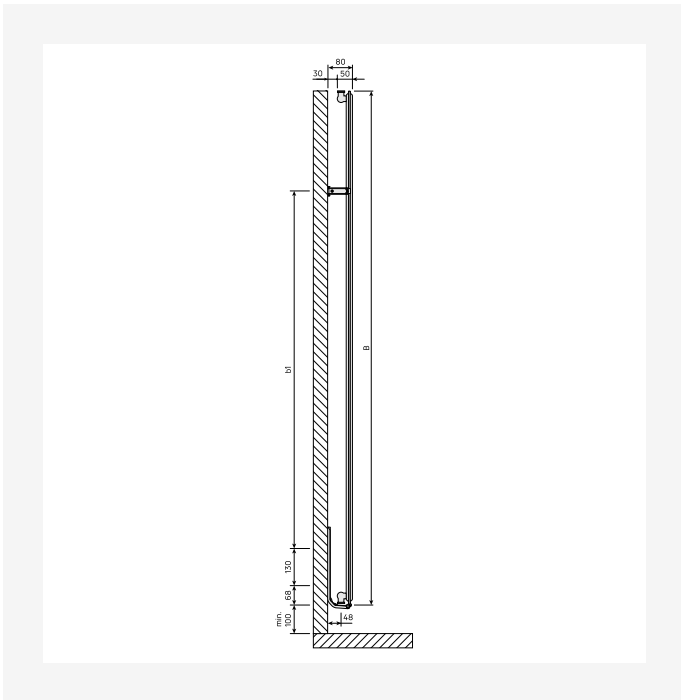

Resources

ProductImage - New_Vertical-MAIN picture

ProductImage - New_Vertical product image

Installation - Vertical Connection Options

DimensionalDrawing - New_Vertical top view

Resources

DimensionalDrawing - New_Vertical top view

DimensionalDrawing - New_Vertical top view

DimensionalDrawing - New_Vertical top view

DimensionalDrawing - New_Vertical side view

Resources

DimensionalDrawing - New_Vertical side view

DimensionalDrawing - New_Vertical side view

DimensionalDrawing - New_Vertical side view

DimensionalDrawing - New_Vertical rear view

Resources

DimensionalDrawing - New_Vertical rear view

DimensionalDrawing - New_Vertical front view

DimensionalDrawing - New_Vertical front view

1950

HEIGHT 1950 mm	LENGTH	DEPTH	ITEM NO	(Btu/H) 55/45/20°C	(Btu/H) 75/65/20°C	VOLUME (l)	N-EXPONENT	WEIGHT (kg)
Type 10								
450	50		VER195SP45	1628	3136	4.1	1.28	17.9
600	50		VER195SP60	2098	4057	5.4	1.29	23.5
750	50		VER195SP75	2552	4954	6.7	1.30	29.2
Type 20								
300	80		VER195DP30	1706	3303	5.2	1.29	27.1
450	80		VER195DP45	2450	4760	7.8	1.30	38.2
600	80		VER195DP60	3160	6165	10.4	1.31	49.3
750	80		VER195DP75	3849	7541	13.0	1.32	60.4
Type 21								
300	80		VER195DPX30	1935	3780	5.2	1.31	28.9
450	80		VER195DPX45	2839	5568	7.8	1.32	41.8
600	80		VER195DPX60	3722	7329	10.4	1.33	54.7
750	80		VER195DPX75	4589	9069	13.0	1.33	67.6
Type 22								
300	105		VER195DC30	2214	4326	5.3	1.31	31.8
450	105		VER195DC45	3276	6411	7.8	1.31	45.7
600	105		VER195DC60	4320	8475	10.4	1.32	59.7
750	105		VER195DC75	5347	10523	13.1	1.33	73.7