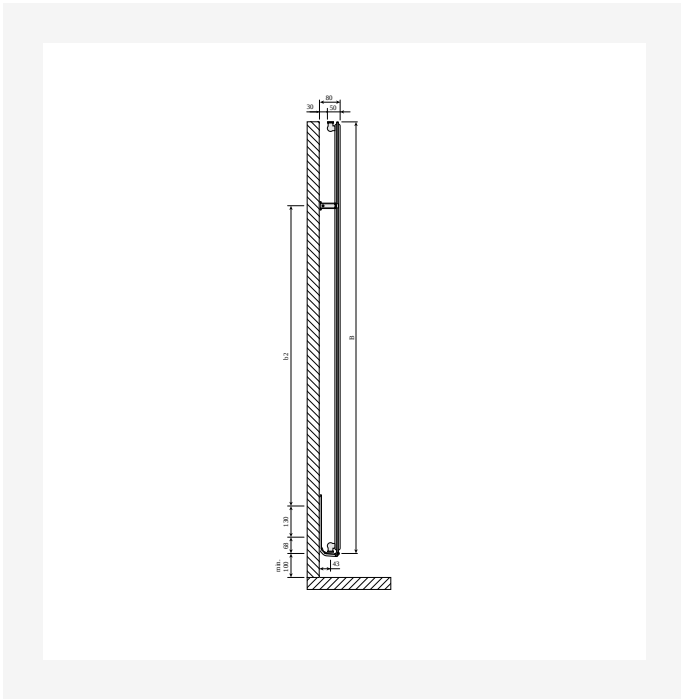

DimensionalDrawing - New_Vertical top view

DimensionalDrawing - New_Vertical top view

DimensionalDrawing - New_Vertical side view

Resources

DimensionalDrawing - New_Vertical side view

DimensionalDrawing - New_Vertical side view

DimensionalDrawing - New_Vertical side view

DimensionalDrawing - New_Vertical rear view

Resources

DimensionalDrawing - New_Vertical rear view

DimensionalDrawing - New_Vertical front view

DimensionalDrawing - New_Vertical front view

DimensionalDrawing - Verticals connection options

Resources

Dimensional Drawing - Vertical type 10, side view

Dimensional Drawing - Vertical type 10, front view - without side covers

Dimensional Drawing - Vertical with MCW6 brackets, back view

1950

HEIGHT 1950 mm	LENGTH	DEPTH	ITEM NO	(Btu/H) 55/45/20°C	(Btu/H) 75/65/20°C	VOLUME (l)	N-EXPONENT	WEIGHT (kg)
Type 10								
450	50		VER195SP45	1628	3136	4.1	1.28	17.9
600	50		VER195SP60	2098	4057	5.4	1.29	23.5
750	50		VER195SP75	2552	4954	6.7	1.30	29.2
Type 20								
300	80		VER195DP30	1706	3303	5.2	1.29	27.1
450	80		VER195DP45	2450	4760	7.8	1.30	38.2
600	80		VER195DP60	3160	6165	10.4	1.31	49.3
750	80		VER195DP75	3849	7541	13.0	1.32	60.4
Type 21								
300	80		VER195DPX30	1935	3780	5.2	1.31	28.9
450	80		VER195DPX45	2839	5568	7.8	1.32	41.8
600	80		VER195DPX60	3722	7329	10.4	1.33	54.7
750	80		VER195DPX75	4589	9069	13.0	1.33	67.6
Type 22								
300	105		VER195DC30	2214	4326	5.3	1.31	31.8
450	105		VER195DC45	3276	6411	7.8	1.31	45.7
600	105		VER195DC60	4320	8475	10.4	1.32	59.7
750	105		VER195DC75	5347	10523	13.1	1.33	73.7