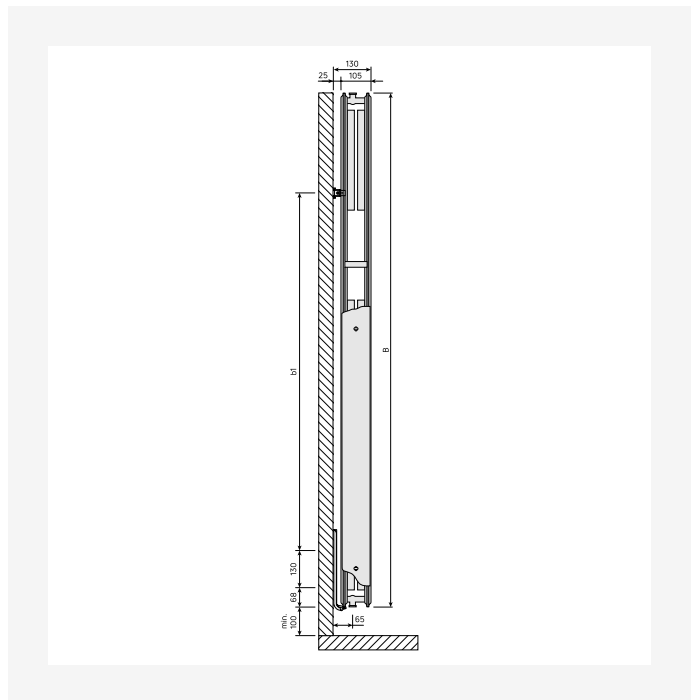

Resources

ProductImage - New_Vertical-MAIN picture

ProductImage - New_Vertical product image

Installation - Vertical Connection Options

DimensionalDrawing - New_Vertical top view

Resources

DimensionalDrawing - New_Vertical top view

DimensionalDrawing - New_Vertical top view

DimensionalDrawing - New_Vertical top view

DimensionalDrawing - New_Vertical side view

Resources

DimensionalDrawing - New_Vertical side view

DimensionalDrawing - New_Vertical side view

DimensionalDrawing - New_Vertical side view

DimensionalDrawing - New_Vertical rear view

Resources

DimensionalDrawing - New_Vertical rear view

DimensionalDrawing - New_Vertical front view

DimensionalDrawing - New_Vertical front view

1950

HEIGHT 1950 mm	LENGTH	DEPTH	ITEM NO	(Btu/H) 55/45/20°C	(Btu/H) 75/65/20°C	VOLUME (l)	N-EXPONENT	WEIGHT (kg)
Type 10								
450	50		VER195SP45	1628	3136	4.1	1.28	17.9
600	50		VER195SP60	2098	4057	5.4	1.29	23.5
750	50		VER195SP75	2552	4954	6.7	1.30	29.2
Type 20								
300	80		VER195DP30	1706	3303	5.2	1.29	27.1
450	80		VER195DP45	2450	4760	7.8	1.30	38.2
600	80		VER195DP60	3160	6165	10.4	1.31	49.3
750	80		VER195DP75	3849	7541	13.0	1.32	60.4
Type 21								
300	80		VER195DPX30	1935	3780	5.2	1.31	28.9
450	80		VER195DPX45	2839	5568	7.8	1.32	41.8
600	80		VER195DPX60	3722	7329	10.4	1.33	54.7
750	80		VER195DPX75	4589	9069	13.0	1.33	67.6
Type 22								
300	105		VER195DC30	2214	4326	5.3	1.31	31.8
450	105		VER195DC45	3276	6411	7.8	1.31	45.7
600	105		VER195DC60	4320	8475	10.4	1.32	59.7
750	105		VER195DC75	5347	10523	13.1	1.33	73.7