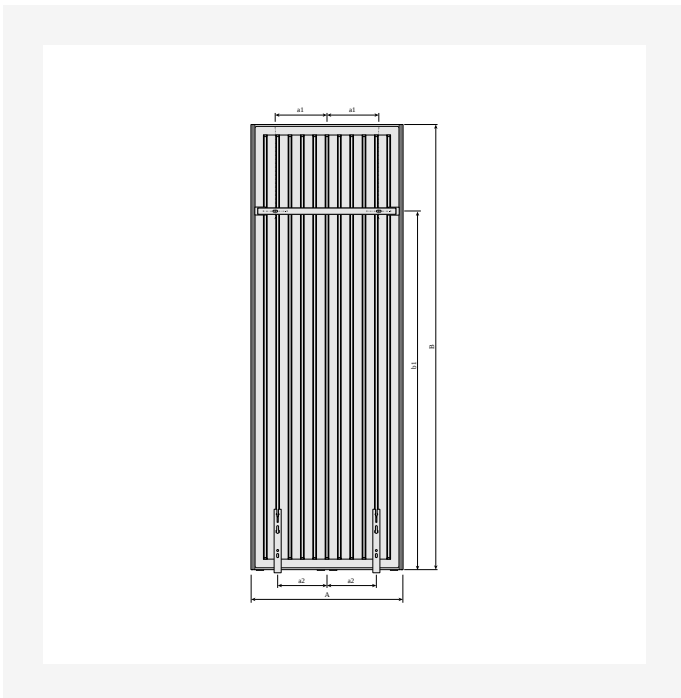

DimensionalDrawing - New_Vertical top view

DimensionalDrawing - New_Vertical top view

DimensionalDrawing - New_Vertical side view

Resources

DimensionalDrawing - New_Vertical side view

DimensionalDrawing - New_Vertical side view

DimensionalDrawing - New_Vertical side view

DimensionalDrawing - New_Vertical rear view

Resources

DimensionalDrawing - New_Vertical rear view

DimensionalDrawing - New_Vertical front view

DimensionalDrawing - New_Vertical front view

DimensionalDrawing - Verticals connection options

Resources

Dimensional Drawing - Vertical type 10, side view

Dimensional Drawing - Vertical type 10, front view - without side covers

Dimensional Drawing - Vertical with MCW6 brackets, back view

1950

HEIGHT 1950 mm	LENGTH	DEPTH	ITEM NO	(Btu/H) 55/45/20°C	(Btu/H) 75/65/20°C	VOLUME (l)	N-EXPONENT	WEIGHT (kg)
Type 10								
450	50		VER195SP45	1628	3136	4.1	1.28	17.9
600	50		VER195SP60	2098	4057	5.4	1.29	23.5
750	50		VER195SP75	2552	4954	6.7	1.30	29.2
Type 20								
300	80		VER195DP30	1706	3303	5.2	1.29	27.1
450	80		VER195DP45	2450	4760	7.8	1.30	38.2
600	80		VER195DP60	3160	6165	10.4	1.31	49.3
750	80		VER195DP75	3849	7541	13.0	1.32	60.4
Type 21								
300	80		VER195DPX30	1935	3780	5.2	1.31	28.9
450	80		VER195DPX45	2839	5568	7.8	1.32	41.8
600	80		VER195DPX60	3722	7329	10.4	1.33	54.7
750	80		VER195DPX75	4589	9069	13.0	1.33	67.6
Type 22								
300	105		VER195DC30	2214	4326	5.3	1.31	31.8
450	105		VER195DC45	3276	6411	7.8	1.31	45.7
600	105		VER195DC60	4320	8475	10.4	1.32	59.7
750	105		VER195DC75	5347	10523	13.1	1.33	73.7