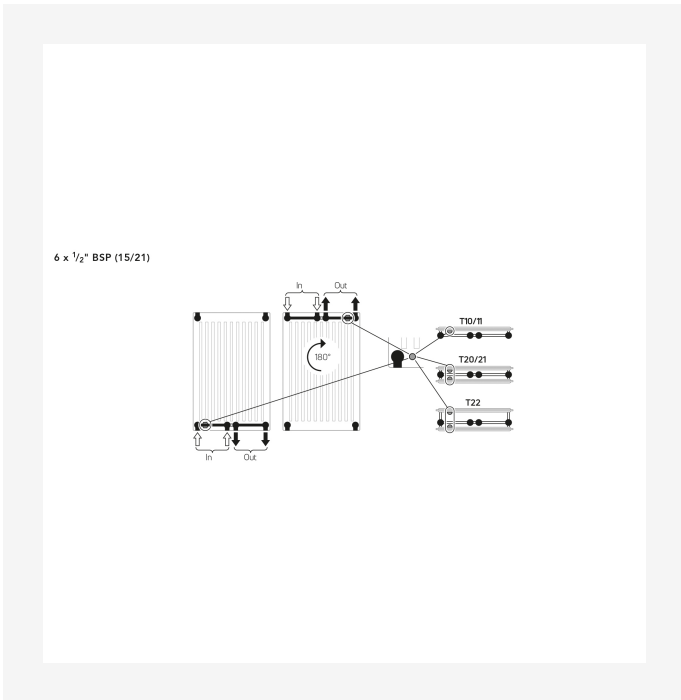

# Documents

DOCUMENTS	DOCUMENT TYPE	LINK
Colour options	Brochure	<a href="https://asset.productmarketingcloud.com/api/assetstorage/3577_559d73e5-f4c7-4bc1-a5d1-5d81098413e7">https://asset.productmarketingcloud.com/api/assetstorage/3577_559d73e5-f4c7-4bc1-a5d1-5d81098413e7</a>
Myson Complete Solutions - Full Brochure	Brochure	<a href="https://asset.productmarketingcloud.com/api/assetstorage/3577_8031f314-369f-4cf3-af0a-a9fc03976b1b">https://asset.productmarketingcloud.com/api/assetstorage/3577_8031f314-369f-4cf3-af0a-a9fc03976b1b</a>
Myson Panel Radiators - range brochure	Brochure	<a href="https://asset.productmarketingcloud.com/api/assetstorage/3577_c47ba35e-7d74-4e42-8f64-965cfeec973c">https://asset.productmarketingcloud.com/api/assetstorage/3577_c47ba35e-7d74-4e42-8f64-965cfeec973c</a>
Range brochure	Brochure	<a href="https://asset.productmarketingcloud.com/api/assetstorage/3577_5a942de7-8bcb-4179-a4fc-d890b5c692f3">https://asset.productmarketingcloud.com/api/assetstorage/3577_5a942de7-8bcb-4179-a4fc-d890b5c692f3</a>
Product Warranty	Warranty	<a href="https://asset.productmarketingcloud.com/api/assetstorage/3577_ee6ba5d6-3073-4ac1-8de0-f0c719a2c4ab">https://asset.productmarketingcloud.com/api/assetstorage/3577_ee6ba5d6-3073-4ac1-8de0-f0c719a2c4ab</a>
Vertical Connection Options	Installation	<a href="https://asset.productmarketingcloud.com/api/assetstorage/3577_c0856296-aeb4-4f6b-b231-2268d3a33eaa">https://asset.productmarketingcloud.com/api/assetstorage/3577_c0856296-aeb4-4f6b-b231-2268d3a33eaa</a>
Installation Instruction Compact Purmo	TechDia	<a href="https://asset.productmarketingcloud.com/api/assetstorage/3577_2da398bb-5820-4a58-af2d-62333aa4e65e">https://asset.productmarketingcloud.com/api/assetstorage/3577_2da398bb-5820-4a58-af2d-62333aa4e65e</a>

# Resources

ProductImage - New\_Vertical-MAIN picture

ProductImage - New\_Vertical product image

Installation - Vertical Connection Options

DimensionalDrawing - New\_Vertical top view