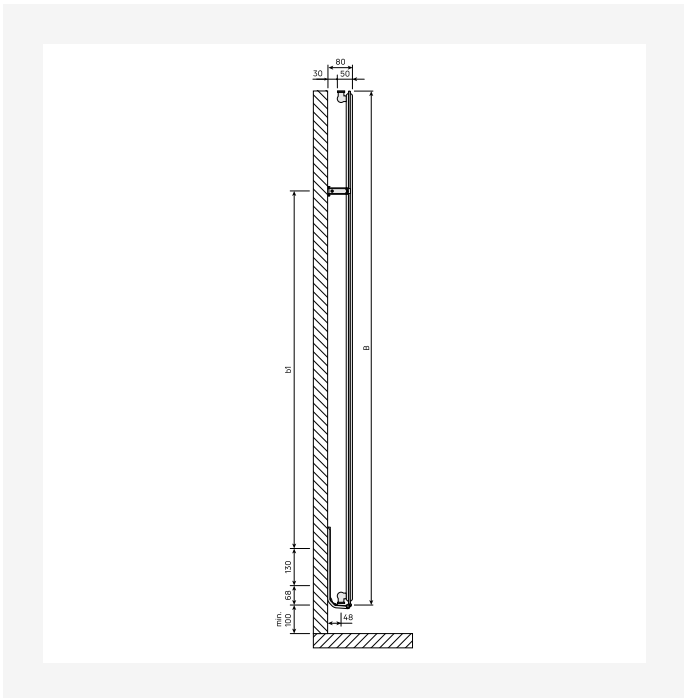

# Resources

ProductImage - New\_Vertical-MAIN picture

ProductImage - New\_Vertical product image

Installation - Vertical Connection Options

DimensionalDrawing - New\_Vertical top view

# Resources

DimensionalDrawing - New\_Vertical top view

DimensionalDrawing - New\_Vertical top view

DimensionalDrawing - New\_Vertical top view

DimensionalDrawing - New\_Vertical side view

# Resources

DimensionalDrawing - New\_Vertical side view

DimensionalDrawing - New\_Vertical side view

DimensionalDrawing - New\_Vertical side view

DimensionalDrawing - New\_Vertical rear view

# 1800

HEIGHT 1800 mm	LENGTH	DEPTH	ITEM NO	(Btu/H) 55/45/20°C	(Btu/H) 75/65/20°C	VOLUME (l)	N-EXPONENT	WEIGHT (kg)
<b>Type 10</b>								
	450	50	VER180SP45	1512	2907	3.8	1.28	16.5
	600	50	VER180SP60	1948	3760	4.9	1.29	21.7
	750	50	VER180SP75	2368	4593	6.0	1.30	26.9
<b>Type 20</b>								
	300	80	VER180DP30	1597	3084	4.8	1.29	25.1
	450	80	VER180DP45	2289	4446	7.2	1.30	35.3
	600	80	VER180DP60	2955	5763	9.7	1.31	45.5
	750	80	VER180DP75	3596	7046	12.1	1.32	55.6
<b>Type 21</b>								
	300	80	VER180DPX30	1812	3535	4.8	1.31	26.8
	450	80	VER180DPX45	2658	5207	7.2	1.32	38.8
	600	80	VER180DPX60	3487	6855	9.7	1.32	50.8
	750	80	VER180DPX75	4303	8482	12.1	1.33	62.9
<b>Type 22</b>								
	300	105	VER180DC30	2092	4084	4.8	1.31	29.7
	450	105	VER180DC45	3088	6053	7.3	1.32	42.8
	600	105	VER180DC60	4071	8001	9.7	1.32	55.9
	750	105	VER180DC75	5036	9936	12.2	1.33	69.0