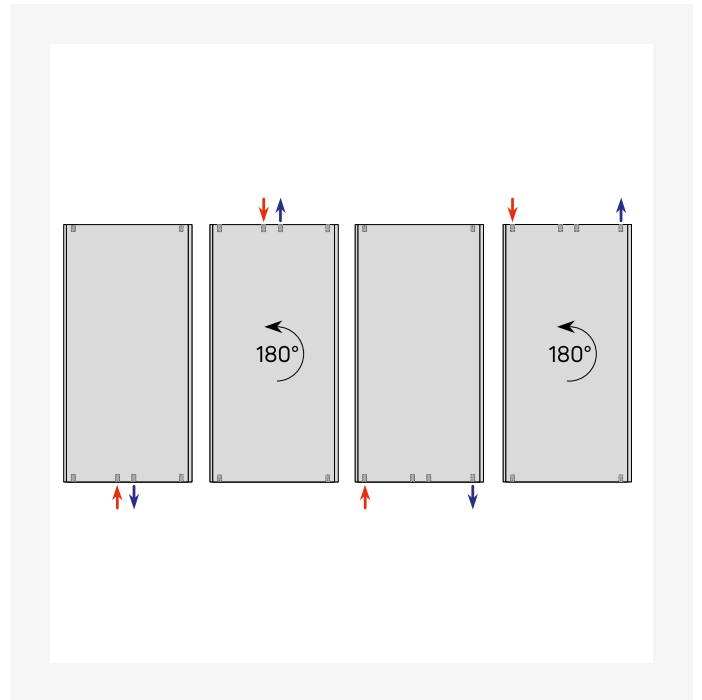

# Resources

DimensionalDrawing - New\_Vertical side view

DimensionalDrawing - New\_Vertical side view

DimensionalDrawing - New\_Vertical side view

DimensionalDrawing - New\_Vertical rear view

# Resources

DimensionalDrawing - New\_Vertical rear view

DimensionalDrawing - New\_Vertical front view

DimensionalDrawing - New\_Vertical front view

DimensionalDrawing - Verticals connection options

# Resources

DimensionalDrawing - Vertical, type 22, top view

DimensionalDrawing - Vertical type 22, side view

DimensionalDrawing - Vertical, type 21, top view

DimensionalDrawing - Vertical type 21, side view

# 1950

HEIGHT 1950 mm	LENGTH	DEPTH	ITEM NO	(Btu/H) 55/45/20°C	(Btu/H) 75/65/20°C	VOLUME (l)	N-EXPONENT	WEIGHT (kg)
<b>Type 10</b>								
450	50		VER195SP45	1628	3136	4.1	1.28	17.9
600	50		VER195SP60	2098	4057	5.4	1.29	23.5
750	50		VER195SP75	2552	4954	6.7	1.30	29.2
<b>Type 20</b>								
300	80		VER195DP30	1706	3303	5.2	1.29	27.1
450	80		VER195DP45	2450	4760	7.8	1.30	38.2
600	80		VER195DP60	3160	6165	10.4	1.31	49.3
750	80		VER195DP75	3849	7541	13.0	1.32	60.4
<b>Type 21</b>								
300	80		VER195DPX30	1935	3780	5.2	1.31	28.9
450	80		VER195DPX45	2839	5568	7.8	1.32	41.8
600	80		VER195DPX60	3722	7329	10.4	1.33	54.7
750	80		VER195DPX75	4589	9069	13.0	1.33	67.6
<b>Type 22</b>								
300	105		VER195DC30	2214	4326	5.3	1.31	31.8
450	105		VER195DC45	3276	6411	7.8	1.31	45.7
600	105		VER195DC60	4320	8475	10.4	1.32	59.7
750	105		VER195DC75	5347	10523	13.1	1.33	73.7