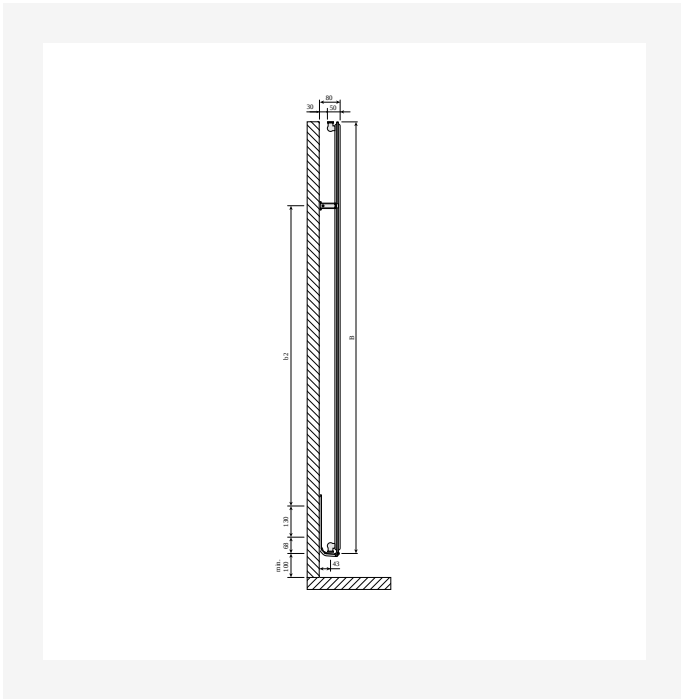

# Resources

DimensionalDrawing - New\_Vertical rear view

DimensionalDrawing - New\_Vertical front view

DimensionalDrawing - New\_Vertical front view

DimensionalDrawing - Verticals connection options

# Resources

DimensionalDrawing - Vertical, type 22, top view

DimensionalDrawing - Vertical type 22, side view

DimensionalDrawing - Vertical, type 21, top view

DimensionalDrawing - Vertical type 21, side view

# Resources

Dimensional Drawing - Vertical type 10, side view

Dimensional Drawing - Vertical type 10, front view - without side covers

Dimensional Drawing - Vertical with MCW6 brackets, back view

Dimensional Drawing - Myson Vertical - Mounting Positions & Dimensions

# 1950

HEIGHT 1950 mm	LENGTH	DEPTH	ITEM NO	(Btu/H) 55/45/20°C	(Btu/H) 75/65/20°C	VOLUME (l)	N-EXPONENT	WEIGHT (kg)
<b>Type 10</b>								
450	50		VER195SP45	1628	3136	4.1	1.28	17.9
600	50		VER195SP60	2098	4057	5.4	1.29	23.5
750	50		VER195SP75	2552	4954	6.7	1.30	29.2
<b>Type 20</b>								
300	80		VER195DP30	1706	3303	5.2	1.29	27.1
450	80		VER195DP45	2450	4760	7.8	1.30	38.2
600	80		VER195DP60	3160	6165	10.4	1.31	49.3
750	80		VER195DP75	3849	7541	13.0	1.32	60.4
<b>Type 21</b>								
300	80		VER195DPX30	1935	3780	5.2	1.31	28.9
450	80		VER195DPX45	2839	5568	7.8	1.32	41.8
600	80		VER195DPX60	3722	7329	10.4	1.33	54.7
750	80		VER195DPX75	4589	9069	13.0	1.33	67.6
<b>Type 22</b>								
300	105		VER195DC30	2214	4326	5.3	1.31	31.8
450	105		VER195DC45	3276	6411	7.8	1.31	45.7
600	105		VER195DC60	4320	8475	10.4	1.32	59.7
750	105		VER195DC75	5347	10523	13.1	1.33	73.7