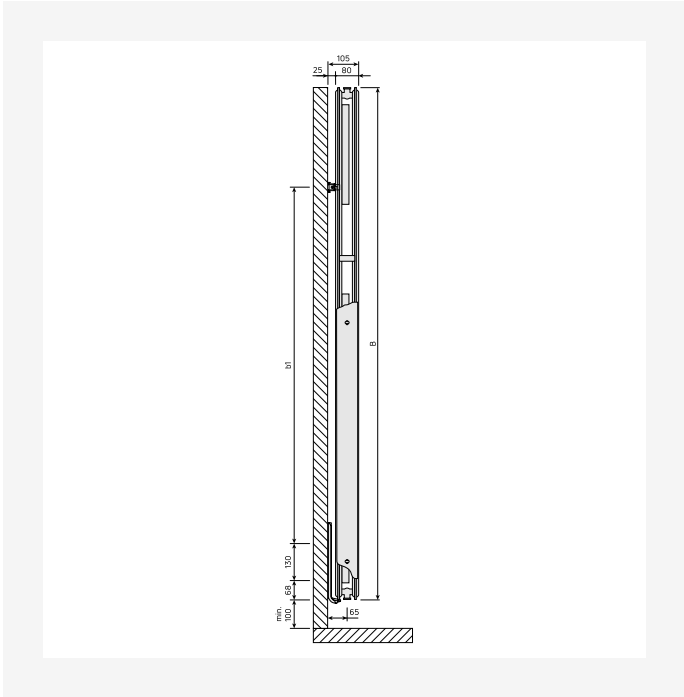

# Resources

ProductImage - New\_Vertical-MAIN picture

ProductImage - New\_Vertical product image

Installation - Vertical Connection Options

DimensionalDrawing - New\_Vertical top view

# Resources

DimensionalDrawing - New\_Vertical top view

DimensionalDrawing - New\_Vertical top view

DimensionalDrawing - New\_Vertical top view

DimensionalDrawing - New\_Vertical side view

# Resources

DimensionalDrawing - New\_Vertical side view

DimensionalDrawing - New\_Vertical side view

DimensionalDrawing - New\_Vertical side view

DimensionalDrawing - New\_Vertical rear view

# 1800

HEIGHT 1800 mm	LENGTH	DEPTH	ITEM NO	(Btu/H) 55/45/20°C	(Btu/H) 75/65/20°C	VOLUME (l)	N-EXPONENT	WEIGHT (kg)
<b>Type 10</b>								
	450	50	VER180SP45	1512	2907	3.8	1.28	16.5
	600	50	VER180SP60	1948	3760	4.9	1.29	21.7
	750	50	VER180SP75	2368	4593	6.0	1.30	26.9
<b>Type 20</b>								
	300	80	VER180DP30	1597	3084	4.8	1.29	25.1
	450	80	VER180DP45	2289	4446	7.2	1.30	35.3
	600	80	VER180DP60	2955	5763	9.7	1.31	45.5
	750	80	VER180DP75	3596	7046	12.1	1.32	55.6
<b>Type 21</b>								
	300	80	VER180DPX30	1812	3535	4.8	1.31	26.8
	450	80	VER180DPX45	2658	5207	7.2	1.32	38.8
	600	80	VER180DPX60	3487	6855	9.7	1.32	50.8
	750	80	VER180DPX75	4303	8482	12.1	1.33	62.9
<b>Type 22</b>								
	300	105	VER180DC30	2092	4084	4.8	1.31	29.7
	450	105	VER180DC45	3088	6053	7.3	1.32	42.8
	600	105	VER180DC60	4071	8001	9.7	1.32	55.9
	750	105	VER180DC75	5036	9936	12.2	1.33	69.0