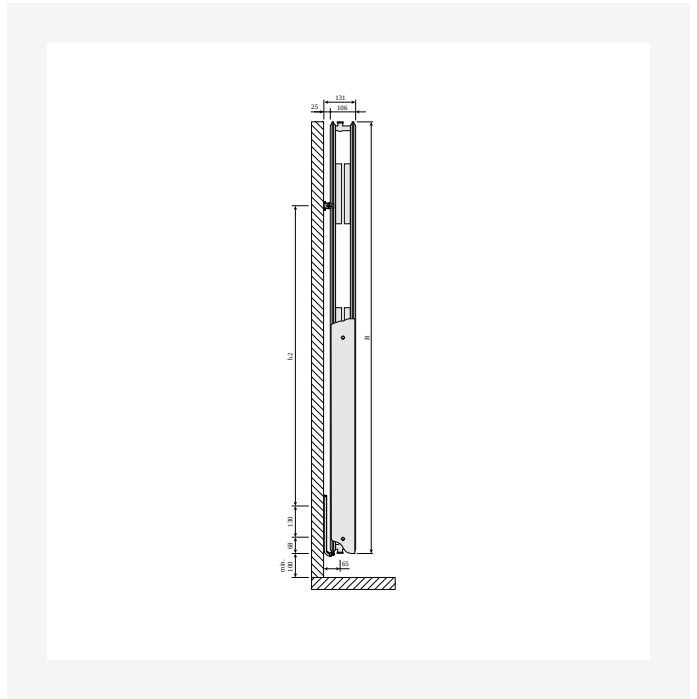

# Resources

DimensionalDrawing - New\_Vertical side view

DimensionalDrawing - New\_Vertical side view

DimensionalDrawing - New\_Vertical side view

DimensionalDrawing - New\_Vertical rear view

# Resources

DimensionalDrawing - New\_Vertical rear view

DimensionalDrawing - New\_Vertical front view

DimensionalDrawing - New\_Vertical front view

DimensionalDrawing - Verticals connection options

# Resources

DimensionalDrawing - Vertical, type 22, top view

DimensionalDrawing - Vertical type 22, side view

DimensionalDrawing - Vertical, type 21, top view

DimensionalDrawing - Vertical type 21, side view

# 1950

HEIGHT 1950 mm	LENGTH	DEPTH	ITEM NO	(Btu/H) 55/45/20°C	(Btu/H) 75/65/20°C	VOLUME (l)	N-EXPONENT	WEIGHT (kg)
<b>Type 10</b>								
450	50		VER195SP45	1628	3136	4.1	1.28	17.9
600	50		VER195SP60	2098	4057	5.4	1.29	23.5
750	50		VER195SP75	2552	4954	6.7	1.30	29.2
<b>Type 20</b>								
300	80		VER195DP30	1706	3303	5.2	1.29	27.1
450	80		VER195DP45	2450	4760	7.8	1.30	38.2
600	80		VER195DP60	3160	6165	10.4	1.31	49.3
750	80		VER195DP75	3849	7541	13.0	1.32	60.4
<b>Type 21</b>								
300	80		VER195DPX30	1935	3780	5.2	1.31	28.9
450	80		VER195DPX45	2839	5568	7.8	1.32	41.8
600	80		VER195DPX60	3722	7329	10.4	1.33	54.7
750	80		VER195DPX75	4589	9069	13.0	1.33	67.6
<b>Type 22</b>								
300	105		VER195DC30	2214	4326	5.3	1.31	31.8
450	105		VER195DC45	3276	6411	7.8	1.31	45.7
600	105		VER195DC60	4320	8475	10.4	1.32	59.7
750	105		VER195DC75	5347	10523	13.1	1.33	73.7