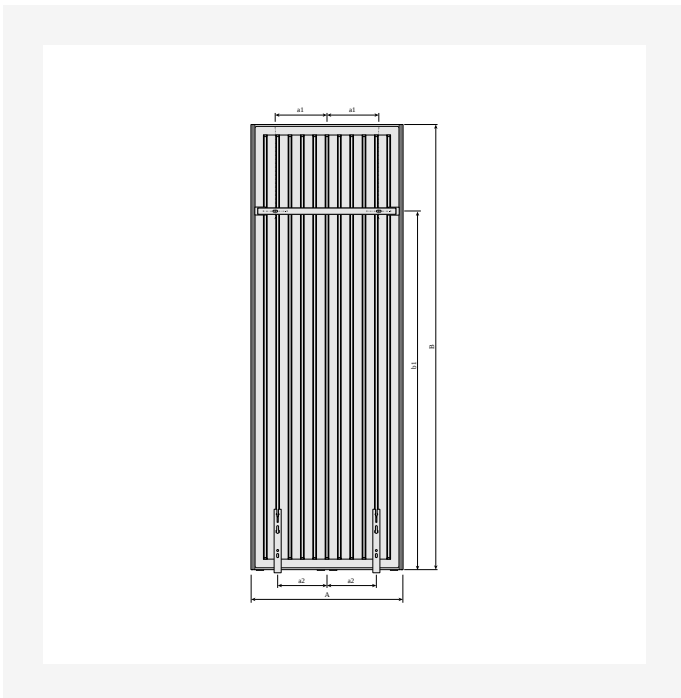

# Resources

DimensionalDrawing - New\_Vertical rear view

DimensionalDrawing - New\_Vertical front view

DimensionalDrawing - New\_Vertical front view

DimensionalDrawing - Verticals connection options

# Resources

DimensionalDrawing - Vertical, type 22, top view

DimensionalDrawing - Vertical type 22, side view

DimensionalDrawing - Vertical, type 21, top view

DimensionalDrawing - Vertical type 21, side view

# Resources

Dimensional Drawing - Vertical type 10, side view

Dimensional Drawing - Vertical type 10, front view - without side covers

Dimensional Drawing - Vertical with MCW6 brackets, back view

Dimensional Drawing - Myson Vertical - Mounting Positions & Dimensions