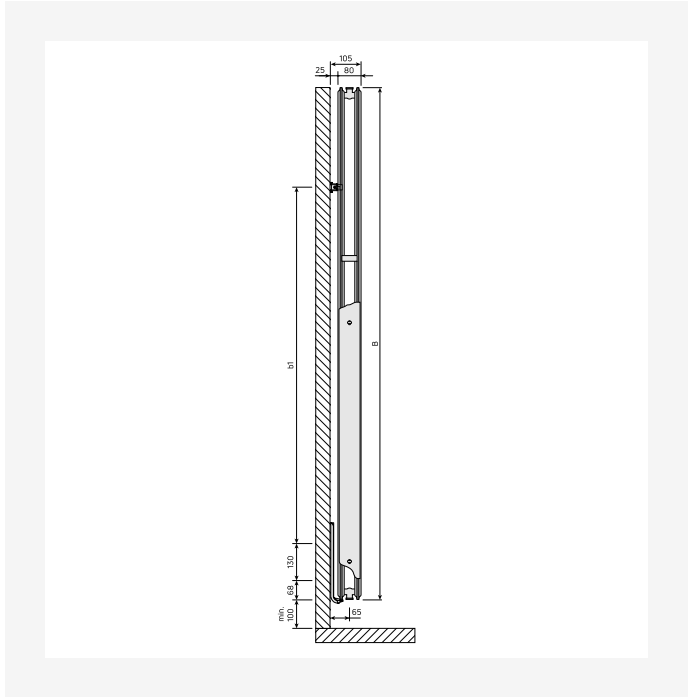

# Resources

ProductImage - New\_Vertical-MAIN picture

ProductImage - New\_Vertical product image

Installation - Vertical Connection Options

DimensionalDrawing - New\_Vertical top view

# Resources

DimensionalDrawing - New\_Vertical top view

DimensionalDrawing - New\_Vertical top view

DimensionalDrawing - New\_Vertical top view

DimensionalDrawing - New\_Vertical side view

# Resources

DimensionalDrawing - New\_Vertical side view

DimensionalDrawing - New\_Vertical side view

DimensionalDrawing - New\_Vertical side view

DimensionalDrawing - New\_Vertical rear view

# 1800

HEIGHT 1800 mm	LENGTH	DEPTH	ITEM NO	(Btu/H) 55/45/20°C	(Btu/H) 75/65/20°C	VOLUME (l)	N-EXPONENT	WEIGHT (kg)
<b>Type 10</b>								
	450	50	VER180SP45	1512	2907	3.8	1.28	16.5
	600	50	VER180SP60	1948	3760	4.9	1.29	21.7
	750	50	VER180SP75	2368	4593	6.0	1.30	26.9
<b>Type 20</b>								
	300	80	VER180DP30	1597	3084	4.8	1.29	25.1
	450	80	VER180DP45	2289	4446	7.2	1.30	35.3
	600	80	VER180DP60	2955	5763	9.7	1.31	45.5
	750	80	VER180DP75	3596	7046	12.1	1.32	55.6
<b>Type 21</b>								
	300	80	VER180DPX30	1812	3535	4.8	1.31	26.8
	450	80	VER180DPX45	2658	5207	7.2	1.32	38.8
	600	80	VER180DPX60	3487	6855	9.7	1.32	50.8
	750	80	VER180DPX75	4303	8482	12.1	1.33	62.9
<b>Type 22</b>								
	300	105	VER180DC30	2092	4084	4.8	1.31	29.7
	450	105	VER180DC45	3088	6053	7.3	1.32	42.8
	600	105	VER180DC60	4071	8001	9.7	1.32	55.9
	750	105	VER180DC75	5036	9936	12.2	1.33	69.0