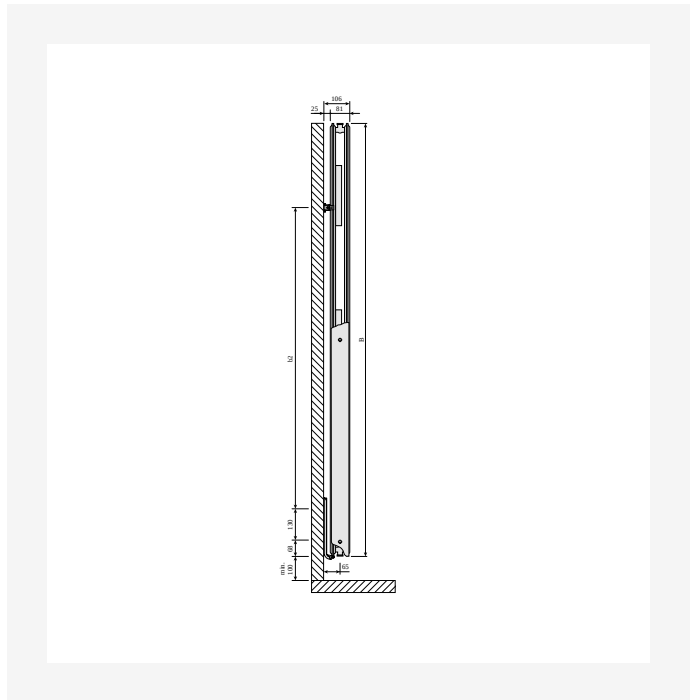

# Resources

DimensionalDrawing - New\_Vertical side view

DimensionalDrawing - New\_Vertical side view

DimensionalDrawing - New\_Vertical side view

DimensionalDrawing - New\_Vertical rear view

# Resources

DimensionalDrawing - New\_Vertical rear view

DimensionalDrawing - New\_Vertical front view

DimensionalDrawing - New\_Vertical front view

DimensionalDrawing - Verticals connection options

# Resources

DimensionalDrawing - Vertical, type 22, top view

DimensionalDrawing - Vertical type 22, side view

DimensionalDrawing - Vertical, type 21, top view

DimensionalDrawing - Vertical type 21, side view

# 1950

HEIGHT 1950 mm	LENGTH	DEPTH	ITEM NO	(Btu/H) 55/45/20°C	(Btu/H) 75/65/20°C	VOLUME (l)	N-EXPONENT	WEIGHT (kg)
<b>Type 10</b>								
450	50		VER195SP45	1628	3136	4.1	1.28	17.9
600	50		VER195SP60	2098	4057	5.4	1.29	23.5
750	50		VER195SP75	2552	4954	6.7	1.30	29.2
<b>Type 20</b>								
300	80		VER195DP30	1706	3303	5.2	1.29	27.1
450	80		VER195DP45	2450	4760	7.8	1.30	38.2
600	80		VER195DP60	3160	6165	10.4	1.31	49.3
750	80		VER195DP75	3849	7541	13.0	1.32	60.4
<b>Type 21</b>								
300	80		VER195DPX30	1935	3780	5.2	1.31	28.9
450	80		VER195DPX45	2839	5568	7.8	1.32	41.8
600	80		VER195DPX60	3722	7329	10.4	1.33	54.7
750	80		VER195DPX75	4589	9069	13.0	1.33	67.6
<b>Type 22</b>								
300	105		VER195DC30	2214	4326	5.3	1.31	31.8
450	105		VER195DC45	3276	6411	7.8	1.31	45.7
600	105		VER195DC60	4320	8475	10.4	1.32	59.7
750	105		VER195DC75	5347	10523	13.1	1.33	73.7