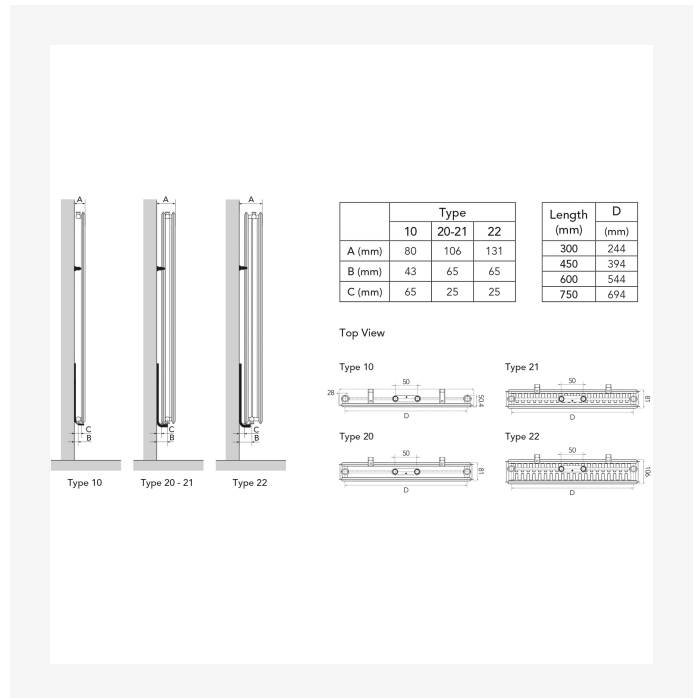

# Resources

DimensionalDrawing - Vertical, type 22, top view

DimensionalDrawing - Vertical type 22, side view

DimensionalDrawing - Vertical, type 21, top view

DimensionalDrawing - Vertical type 21, side view

# Resources

Dimensional Drawing - Vertical type 10, side view

Dimensional Drawing - Vertical type 10, front view - without side covers

Dimensional Drawing - Vertical with MCW6 brackets, back view

Dimensional Drawing - Myson Vertical - Mounting Positions & Dimensions

# 1950

HEIGHT 1950 mm	LENGTH	DEPTH	ITEM NO	(Btu/H) 55/45/20°C	(Btu/H) 75/65/20°C	VOLUME (l)	N-EXPONENT	WEIGHT (kg)
<b>Type 10</b>								
450	50		VER195SP45	1628	3136	4.1	1.28	17.9
600	50		VER195SP60	2098	4057	5.4	1.29	23.5
750	50		VER195SP75	2552	4954	6.7	1.30	29.2
<b>Type 20</b>								
300	80		VER195DP30	1706	3303	5.2	1.29	27.1
450	80		VER195DP45	2450	4760	7.8	1.30	38.2
600	80		VER195DP60	3160	6165	10.4	1.31	49.3
750	80		VER195DP75	3849	7541	13.0	1.32	60.4
<b>Type 21</b>								
300	80		VER195DPX30	1935	3780	5.2	1.31	28.9
450	80		VER195DPX45	2839	5568	7.8	1.32	41.8
600	80		VER195DPX60	3722	7329	10.4	1.33	54.7
750	80		VER195DPX75	4589	9069	13.0	1.33	67.6
<b>Type 22</b>								
300	105		VER195DC30	2214	4326	5.3	1.31	31.8
450	105		VER195DC45	3276	6411	7.8	1.31	45.7
600	105		VER195DC60	4320	8475	10.4	1.32	59.7
750	105		VER195DC75	5347	10523	13.1	1.33	73.7