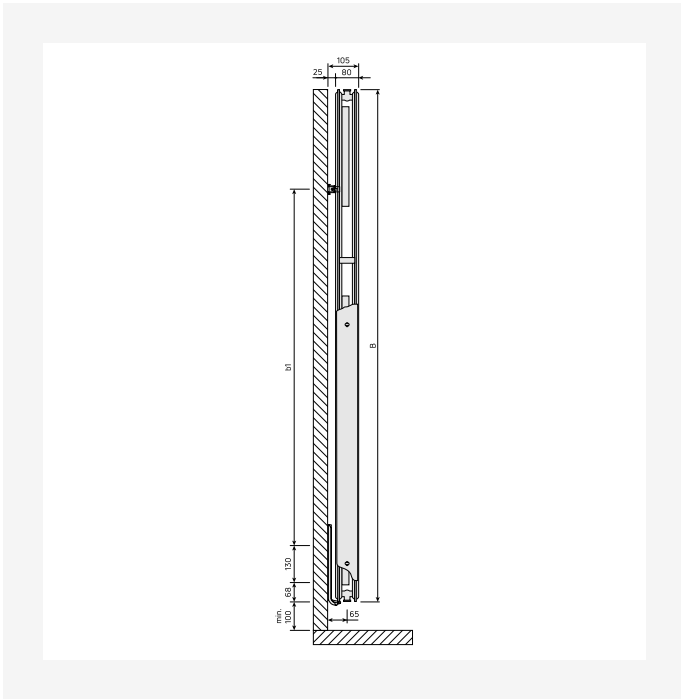

DimensionalDrawing - New_Vertical top view

DimensionalDrawing - New_Vertical top view

DimensionalDrawing - New_Vertical side view

Resources

DimensionalDrawing - New_Vertical side view

DimensionalDrawing - New_Vertical side view

DimensionalDrawing - Verticals connection options

Resources

DimensionalDrawing - Vertical, type 22, top view

DimensionalDrawing - Vertical type 22, side view

DimensionalDrawing - Vertical, type 21, top view

DimensionalDrawing - Vertical type 21, side view

1800

| HEIGHT 1800 mm | LENGTH | DEPTH | ITEM NO | (Btu/H) 55/45/20°C | (Btu/H) 75/65/20°C | VOLUME (l) | N-EXPONENT | WEIGHT (kg) |
|----------------|--------|-------|-------------|--------------------|--------------------|------------|------------|-------------|
| Type 10 | | | | | | | | |
| | 450 | 50 | VER180SP45 | 1512 | 2907 | 3.8 | 1.28 | 16.5 |
| | 600 | 50 | VER180SP60 | 1948 | 3760 | 4.9 | 1.29 | 21.7 |
| | 750 | 50 | VER180SP75 | 2368 | 4593 | 6.0 | 1.30 | 26.9 |
| Type 20 | | | | | | | | |
| | 300 | 80 | VER180DP30 | 1597 | 3084 | 4.8 | 1.29 | 25.1 |
| | 450 | 80 | VER180DP45 | 2289 | 4446 | 7.2 | 1.30 | 35.3 |
| | 600 | 80 | VER180DP60 | 2955 | 5763 | 9.7 | 1.31 | 45.5 |
| | 750 | 80 | VER180DP75 | 3596 | 7046 | 12.1 | 1.32 | 55.6 |
| Type 21 | | | | | | | | |
| | 300 | 80 | VER180DPX30 | 1812 | 3535 | 4.8 | 1.31 | 26.8 |
| | 450 | 80 | VER180DPX45 | 2658 | 5207 | 7.2 | 1.32 | 38.8 |
| | 600 | 80 | VER180DPX60 | 3487 | 6855 | 9.7 | 1.32 | 50.8 |
| | 750 | 80 | VER180DPX75 | 4303 | 8482 | 12.1 | 1.33 | 62.9 |
| Type 22 | | | | | | | | |
| | 300 | 105 | VER180DC30 | 2092 | 4084 | 4.8 | 1.31 | 29.7 |
| | 450 | 105 | VER180DC45 | 3088 | 6053 | 7.3 | 1.32 | 42.8 |
| | 600 | 105 | VER180DC60 | 4071 | 8001 | 9.7 | 1.32 | 55.9 |
| | 750 | 105 | VER180DC75 | 5036 | 9936 | 12.2 | 1.33 | 69.0 |