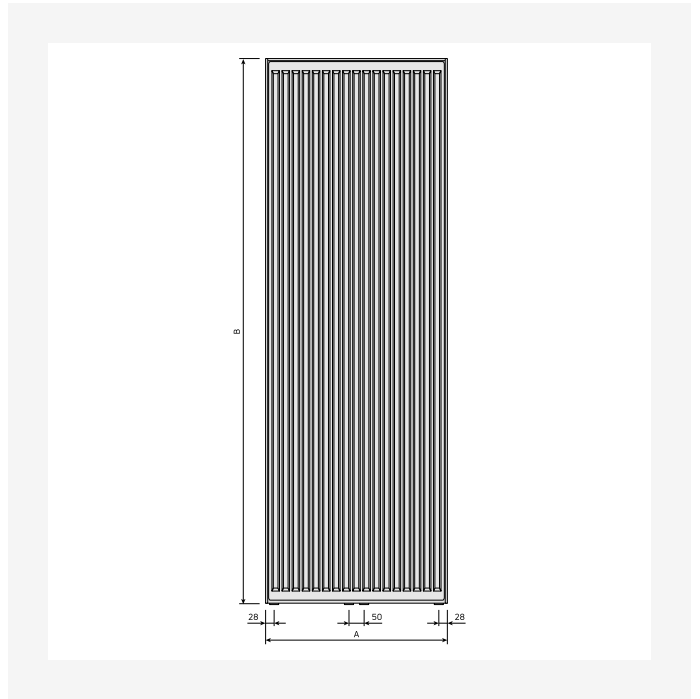

DimensionalDrawing - New_Vertical rear view

DimensionalDrawing - New_Vertical front view

Resources