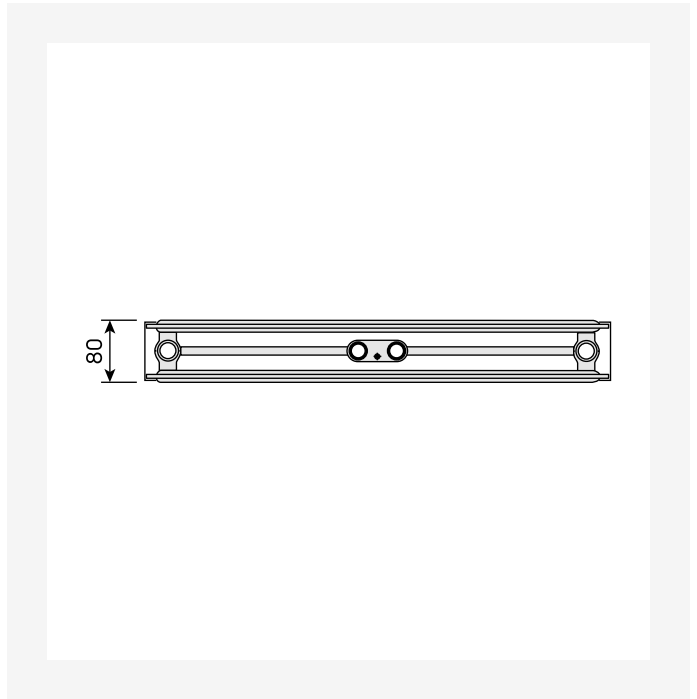

Specifications

| PROPERTIES | UNIT | VALUES |
|-------------------------------------------------------|----------|-----------------|
| ETIM Class | | EC011022 |
| Material | | Steel |
| Type | | 10, 20, 21, 22 |
| Surface structure | | Profiled |
| Max working pressure | EU570056 | 10 |
| Number of standard connections | | 4 |
| Heat output according to recognized EN 442 laboratory | | Yes |
| Standard color | | Yes |
| Color | | White |
| Grill/Cover plate | | Yes |
| Grill/Cover plate | | Yes |
| RAL number | | 9016 |
| Gloss value | | Glossy |
| Thread dimension (inch) | | 1/2 inch |
| Thread connection | | Internal thread |
| With single-point connection | | Yes |
| With air vent connection | | Yes |
| With air valve/vent | | Yes |
| With drain option | | Yes |

Resources

ProductImage - New_Vertical-MAIN picture

ProductImage - New_Vertical product image

Installation - Vertical Connection Options

DimensionalDrawing - New_Vertical top view

Resources

DimensionalDrawing - New_Vertical top view

DimensionalDrawing - New_Vertical top view

DimensionalDrawing - New_Vertical top view

DimensionalDrawing - New_Vertical side view

Resources

DimensionalDrawing - New_Vertical side view

DimensionalDrawing - New_Vertical side view