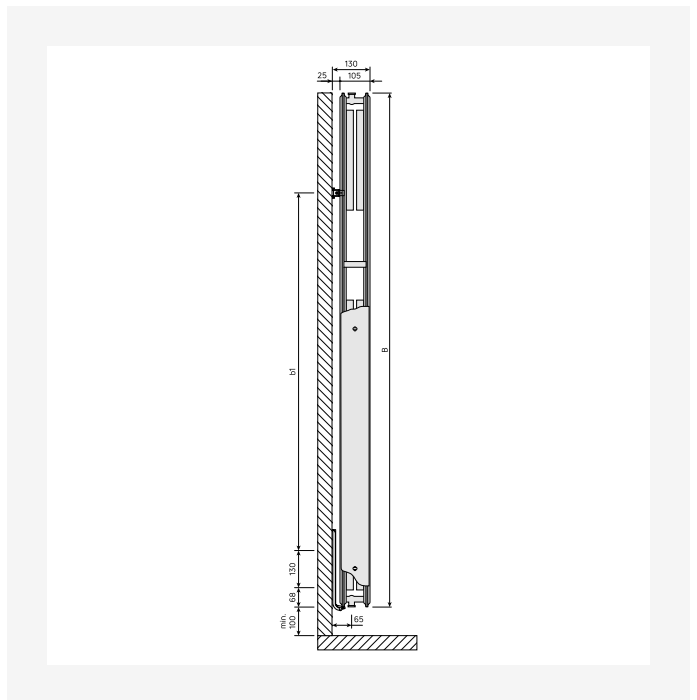

Resources

ProductImage - New_Vertical-MAIN picture

ProductImage - New_Vertical product image

Installation - Vertical Connection Options

DimensionalDrawing - New_Vertical top view

Resources

DimensionalDrawing - New_Vertical top view

DimensionalDrawing - New_Vertical top view

DimensionalDrawing - New_Vertical top view

DimensionalDrawing - New_Vertical side view

Resources

DimensionalDrawing - New_Vertical side view

DimensionalDrawing - New_Vertical side view

DimensionalDrawing - Vertical type 21, side view

1800

| HEIGHT 1800 mm | LENGTH | DEPTH | ITEM NO | (Btu/H) 55/45/20°C | (Btu/H) 75/65/20°C | VOLUME (l) | N-EXPONENT | WEIGHT (kg) |
|----------------|--------|-------|-------------|--------------------|--------------------|------------|------------|-------------|
| Type 10 | | | | | | | | |
| | 450 | 50 | VER180SP45 | 1512 | 2907 | 3.8 | 1.28 | 16.5 |
| | 600 | 50 | VER180SP60 | 1948 | 3760 | 4.9 | 1.29 | 21.7 |
| | 750 | 50 | VER180SP75 | 2368 | 4593 | 6.0 | 1.30 | 26.9 |
| Type 20 | | | | | | | | |
| | 300 | 80 | VER180DP30 | 1597 | 3084 | 4.8 | 1.29 | 25.1 |
| | 450 | 80 | VER180DP45 | 2289 | 4446 | 7.2 | 1.30 | 35.3 |
| | 600 | 80 | VER180DP60 | 2955 | 5763 | 9.7 | 1.31 | 45.5 |
| | 750 | 80 | VER180DP75 | 3596 | 7046 | 12.1 | 1.32 | 55.6 |
| Type 21 | | | | | | | | |
| | 300 | 80 | VER180DPX30 | 1812 | 3535 | 4.8 | 1.31 | 26.8 |
| | 450 | 80 | VER180DPX45 | 2658 | 5207 | 7.2 | 1.32 | 38.8 |
| | 600 | 80 | VER180DPX60 | 3487 | 6855 | 9.7 | 1.32 | 50.8 |
| | 750 | 80 | VER180DPX75 | 4303 | 8482 | 12.1 | 1.33 | 62.9 |
| Type 22 | | | | | | | | |
| | 300 | 105 | VER180DC30 | 2092 | 4084 | 4.8 | 1.31 | 29.7 |
| | 450 | 105 | VER180DC45 | 3088 | 6053 | 7.3 | 1.32 | 42.8 |
| | 600 | 105 | VER180DC60 | 4071 | 8001 | 9.7 | 1.32 | 55.9 |
| | 750 | 105 | VER180DC75 | 5036 | 9936 | 12.2 | 1.33 | 69.0 |