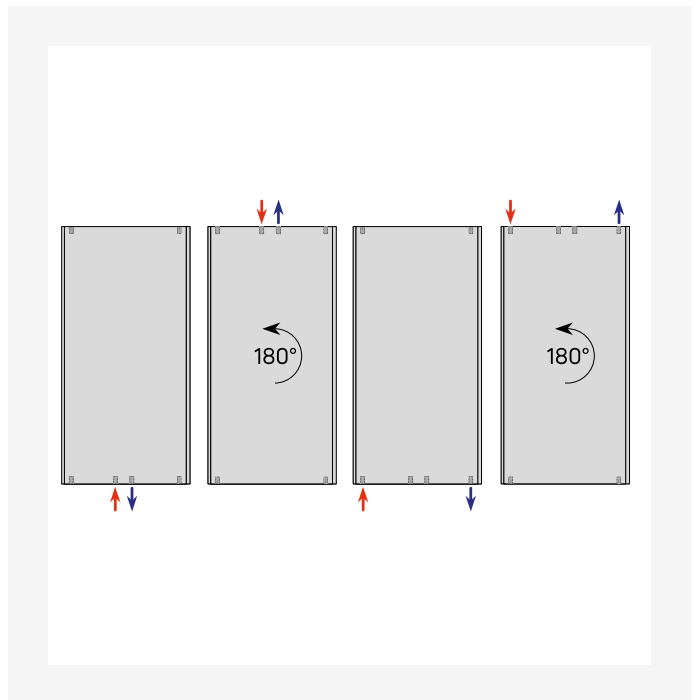

DimensionalDrawing - New_Vertical side view

DimensionalDrawing - New_Vertical rear view

Resources

DimensionalDrawing - New_Vertical rear view

DimensionalDrawing - New_Vertical front view

DimensionalDrawing - New_Vertical front view

DimensionalDrawing - Verticals connection options

Resources

DimensionalDrawing - Vertical, type 22, top view

DimensionalDrawing - Vertical type 22, side view

DimensionalDrawing - Vertical, type 21, top view

DimensionalDrawing - Vertical type 21, side view

1800

| HEIGHT 1800 mm | LENGTH | DEPTH | ITEM NO | (Btu/H) 55/45/20°C | (Btu/H) 75/65/20°C | VOLUME (l) | N-EXPONENT | WEIGHT (kg) |
|----------------|--------|-------|-------------|--------------------|--------------------|------------|------------|-------------|
| Type 10 | | | | | | | | |
| | 450 | 50 | VER180SP45 | 1512 | 2907 | 3.8 | 1.28 | 16.5 |
| | 600 | 50 | VER180SP60 | 1948 | 3760 | 4.9 | 1.29 | 21.7 |
| | 750 | 50 | VER180SP75 | 2368 | 4593 | 6.0 | 1.30 | 26.9 |
| Type 20 | | | | | | | | |
| | 300 | 80 | VER180DP30 | 1597 | 3084 | 4.8 | 1.29 | 25.1 |
| | 450 | 80 | VER180DP45 | 2289 | 4446 | 7.2 | 1.30 | 35.3 |
| | 600 | 80 | VER180DP60 | 2955 | 5763 | 9.7 | 1.31 | 45.5 |
| | 750 | 80 | VER180DP75 | 3596 | 7046 | 12.1 | 1.32 | 55.6 |
| Type 21 | | | | | | | | |
| | 300 | 80 | VER180DPX30 | 1812 | 3535 | 4.8 | 1.31 | 26.8 |
| | 450 | 80 | VER180DPX45 | 2658 | 5207 | 7.2 | 1.32 | 38.8 |
| | 600 | 80 | VER180DPX60 | 3487 | 6855 | 9.7 | 1.32 | 50.8 |
| | 750 | 80 | VER180DPX75 | 4303 | 8482 | 12.1 | 1.33 | 62.9 |
| Type 22 | | | | | | | | |
| | 300 | 105 | VER180DC30 | 2092 | 4084 | 4.8 | 1.31 | 29.7 |
| | 450 | 105 | VER180DC45 | 3088 | 6053 | 7.3 | 1.32 | 42.8 |
| | 600 | 105 | VER180DC60 | 4071 | 8001 | 9.7 | 1.32 | 55.9 |
| | 750 | 105 | VER180DC75 | 5036 | 9936 | 12.2 | 1.33 | 69.0 |