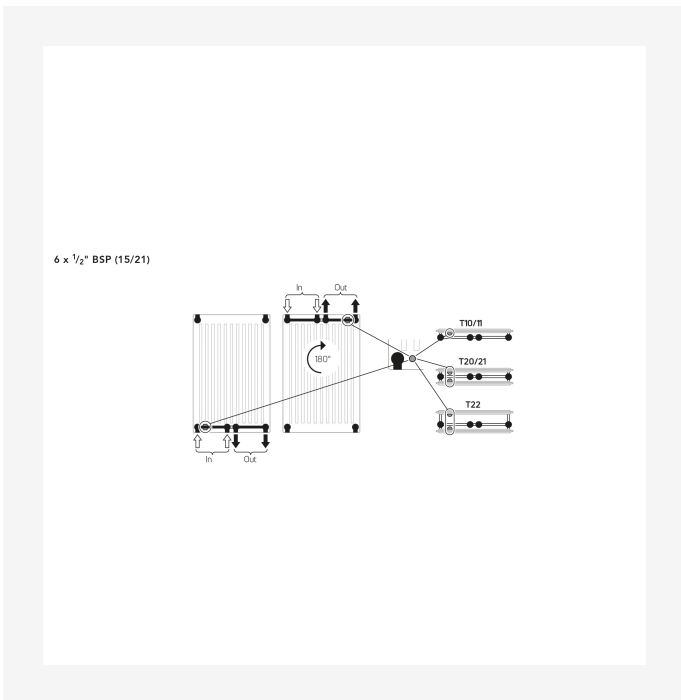

Resources

ProductImage - New_Vertical-MAIN picture

ProductImage - New_Vertical product image

Installation - Vertical Connection Options

DimensionalDrawing - New_Vertical top view

Resources

DimensionalDrawing - New_Vertical top view

DimensionalDrawing - Vertical type 21, side view

1800

| HEIGHT 1800 mm | LENGTH | DEPTH | ITEM NO | (Btu/H) 55/45/20°C | (Btu/H) 75/65/20°C | VOLUME (l) | N-EXPONENT | WEIGHT (kg) |
|----------------|--------|-------|-------------|--------------------|--------------------|------------|------------|-------------|
| Type 10 | | | | | | | | |
| | 450 | 50 | VER180SP45 | 1512 | 2907 | 3.8 | 1.28 | 16.5 |
| | 600 | 50 | VER180SP60 | 1948 | 3760 | 4.9 | 1.29 | 21.7 |
| | 750 | 50 | VER180SP75 | 2368 | 4593 | 6.0 | 1.30 | 26.9 |
| Type 20 | | | | | | | | |
| | 300 | 80 | VER180DP30 | 1597 | 3084 | 4.8 | 1.29 | 25.1 |
| | 450 | 80 | VER180DP45 | 2289 | 4446 | 7.2 | 1.30 | 35.3 |
| | 600 | 80 | VER180DP60 | 2955 | 5763 | 9.7 | 1.31 | 45.5 |
| | 750 | 80 | VER180DP75 | 3596 | 7046 | 12.1 | 1.32 | 55.6 |
| Type 21 | | | | | | | | |
| | 300 | 80 | VER180DPX30 | 1812 | 3535 | 4.8 | 1.31 | 26.8 |
| | 450 | 80 | VER180DPX45 | 2658 | 5207 | 7.2 | 1.32 | 38.8 |
| | 600 | 80 | VER180DPX60 | 3487 | 6855 | 9.7 | 1.32 | 50.8 |
| | 750 | 80 | VER180DPX75 | 4303 | 8482 | 12.1 | 1.33 | 62.9 |
| Type 22 | | | | | | | | |
| | 300 | 105 | VER180DC30 | 2092 | 4084 | 4.8 | 1.31 | 29.7 |
| | 450 | 105 | VER180DC45 | 3088 | 6053 | 7.3 | 1.32 | 42.8 |
| | 600 | 105 | VER180DC60 | 4071 | 8001 | 9.7 | 1.32 | 55.9 |
| | 750 | 105 | VER180DC75 | 5036 | 9936 | 12.2 | 1.33 | 69.0 |