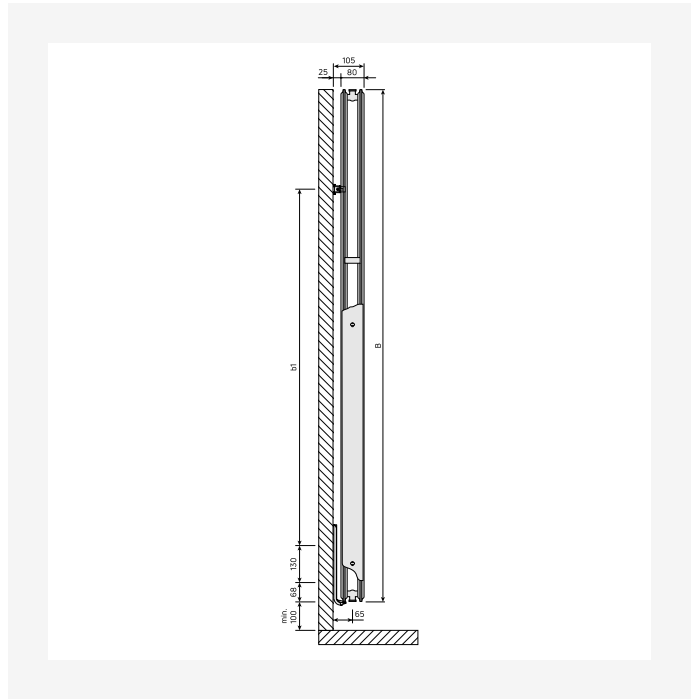

DimensionalDrawing - New_Vertical top view

DimensionalDrawing - New_Vertical top view

DimensionalDrawing - New_Vertical side view

Resources

DimensionalDrawing - New_Vertical side view

DimensionalDrawing - New_Vertical side view

DimensionalDrawing - Verticals connection options

Resources

DimensionalDrawing - Vertical, type 22, top view

DimensionalDrawing - Vertical type 22, side view

DimensionalDrawing - Vertical, type 21, top view

DimensionalDrawing - Vertical type 21, side view

1800

| HEIGHT 1800 mm | LENGTH | DEPTH | ITEM NO | (Btu/H) 55/45/20°C | (Btu/H) 75/65/20°C | VOLUME (l) | N-EXPONENT | WEIGHT (kg) |
|----------------|--------|-------|-------------|--------------------|--------------------|------------|------------|-------------|
| Type 10 | | | | | | | | |
| | 450 | 50 | VER180SP45 | 1512 | 2907 | 3.8 | 1.28 | 16.5 |
| | 600 | 50 | VER180SP60 | 1948 | 3760 | 4.9 | 1.29 | 21.7 |
| | 750 | 50 | VER180SP75 | 2368 | 4593 | 6.0 | 1.30 | 26.9 |
| Type 20 | | | | | | | | |
| | 300 | 80 | VER180DP30 | 1597 | 3084 | 4.8 | 1.29 | 25.1 |
| | 450 | 80 | VER180DP45 | 2289 | 4446 | 7.2 | 1.30 | 35.3 |
| | 600 | 80 | VER180DP60 | 2955 | 5763 | 9.7 | 1.31 | 45.5 |
| | 750 | 80 | VER180DP75 | 3596 | 7046 | 12.1 | 1.32 | 55.6 |
| Type 21 | | | | | | | | |
| | 300 | 80 | VER180DPX30 | 1812 | 3535 | 4.8 | 1.31 | 26.8 |
| | 450 | 80 | VER180DPX45 | 2658 | 5207 | 7.2 | 1.32 | 38.8 |
| | 600 | 80 | VER180DPX60 | 3487 | 6855 | 9.7 | 1.32 | 50.8 |
| | 750 | 80 | VER180DPX75 | 4303 | 8482 | 12.1 | 1.33 | 62.9 |
| Type 22 | | | | | | | | |
| | 300 | 105 | VER180DC30 | 2092 | 4084 | 4.8 | 1.31 | 29.7 |
| | 450 | 105 | VER180DC45 | 3088 | 6053 | 7.3 | 1.32 | 42.8 |
| | 600 | 105 | VER180DC60 | 4071 | 8001 | 9.7 | 1.32 | 55.9 |
| | 750 | 105 | VER180DC75 | 5036 | 9936 | 12.2 | 1.33 | 69.0 |