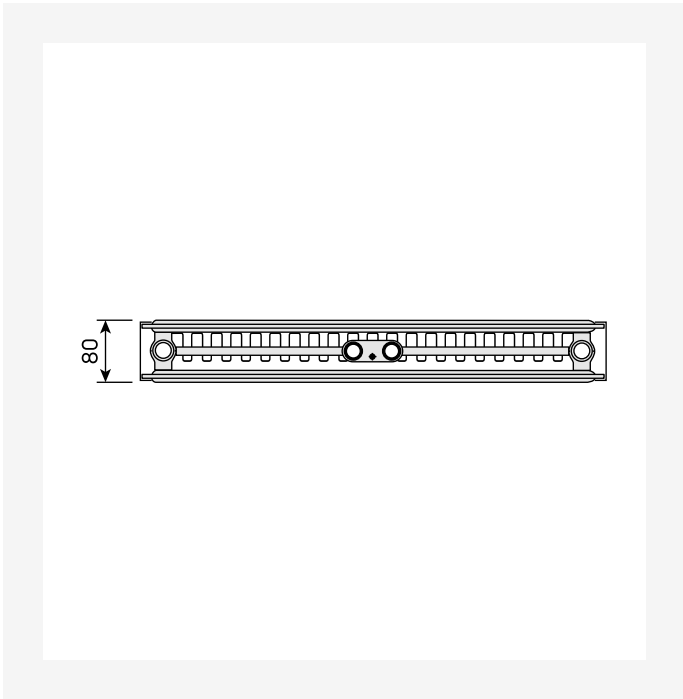

Resources

ProductImage - New_Vertical-MAIN picture

ProductImage - New_Vertical product image

Installation - Vertical Connection Options

DimensionalDrawing - New_Vertical top view

Resources

DimensionalDrawing - New_Vertical top view

DimensionalDrawing - New_Vertical top view

DimensionalDrawing - New_Vertical top view

DimensionalDrawing - New_Vertical side view

Resources

DimensionalDrawing - New_Vertical side view

DimensionalDrawing - New_Vertical side view

DimensionalDrawing - Vertical type 21, side view

1800

| HEIGHT 1800 mm | LENGTH | DEPTH | ITEM NO | (Btu/H) 55/45/20°C | (Btu/H) 75/65/20°C | VOLUME (l) | N-EXPONENT | WEIGHT (kg) |
|----------------|--------|-------|-------------|--------------------|--------------------|------------|------------|-------------|
| Type 10 | | | | | | | | |
| | 450 | 50 | VER180SP45 | 1512 | 2907 | 3.8 | 1.28 | 16.5 |
| | 600 | 50 | VER180SP60 | 1948 | 3760 | 4.9 | 1.29 | 21.7 |
| | 750 | 50 | VER180SP75 | 2368 | 4593 | 6.0 | 1.30 | 26.9 |
| Type 20 | | | | | | | | |
| | 300 | 80 | VER180DP30 | 1597 | 3084 | 4.8 | 1.29 | 25.1 |
| | 450 | 80 | VER180DP45 | 2289 | 4446 | 7.2 | 1.30 | 35.3 |
| | 600 | 80 | VER180DP60 | 2955 | 5763 | 9.7 | 1.31 | 45.5 |
| | 750 | 80 | VER180DP75 | 3596 | 7046 | 12.1 | 1.32 | 55.6 |
| Type 21 | | | | | | | | |
| | 300 | 80 | VER180DPX30 | 1812 | 3535 | 4.8 | 1.31 | 26.8 |
| | 450 | 80 | VER180DPX45 | 2658 | 5207 | 7.2 | 1.32 | 38.8 |
| | 600 | 80 | VER180DPX60 | 3487 | 6855 | 9.7 | 1.32 | 50.8 |
| | 750 | 80 | VER180DPX75 | 4303 | 8482 | 12.1 | 1.33 | 62.9 |
| Type 22 | | | | | | | | |
| | 300 | 105 | VER180DC30 | 2092 | 4084 | 4.8 | 1.31 | 29.7 |
| | 450 | 105 | VER180DC45 | 3088 | 6053 | 7.3 | 1.32 | 42.8 |
| | 600 | 105 | VER180DC60 | 4071 | 8001 | 9.7 | 1.32 | 55.9 |
| | 750 | 105 | VER180DC75 | 5036 | 9936 | 12.2 | 1.33 | 69.0 |