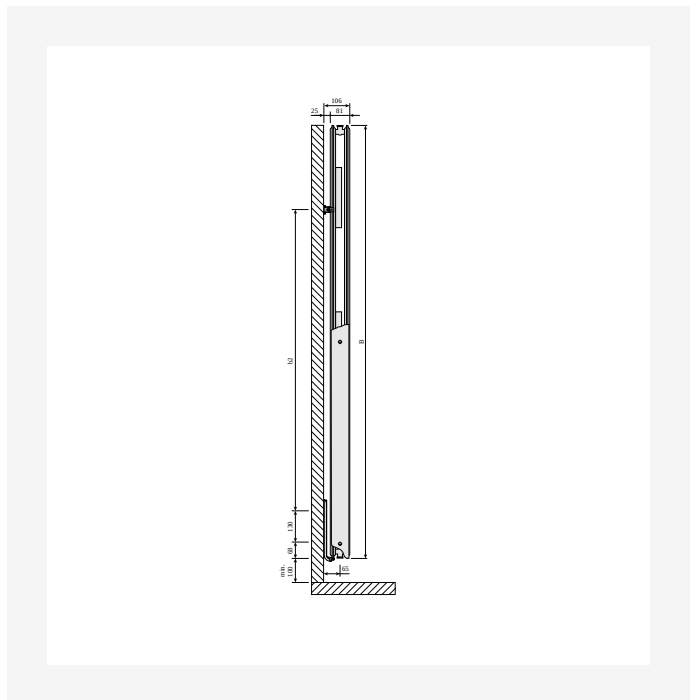

DimensionalDrawing - Verticals connection options

Resources

DimensionalDrawing - Vertical, type 22, top view

DimensionalDrawing - Vertical type 22, side view

DimensionalDrawing - Vertical, type 21, top view

DimensionalDrawing - Vertical type 21, side view

1800

| HEIGHT 1800 mm | LENGTH | DEPTH | ITEM NO | (Btu/H) 55/45/20°C | (Btu/H) 75/65/20°C | VOLUME (l) | N-EXPONENT | WEIGHT (kg) |
|----------------|--------|-------|-------------|--------------------|--------------------|------------|------------|-------------|
| Type 10 | | | | | | | | |
| | 450 | 50 | VER180SP45 | 1512 | 2907 | 3.8 | 1.28 | 16.5 |
| | 600 | 50 | VER180SP60 | 1948 | 3760 | 4.9 | 1.29 | 21.7 |
| | 750 | 50 | VER180SP75 | 2368 | 4593 | 6.0 | 1.30 | 26.9 |
| Type 20 | | | | | | | | |
| | 300 | 80 | VER180DP30 | 1597 | 3084 | 4.8 | 1.29 | 25.1 |
| | 450 | 80 | VER180DP45 | 2289 | 4446 | 7.2 | 1.30 | 35.3 |
| | 600 | 80 | VER180DP60 | 2955 | 5763 | 9.7 | 1.31 | 45.5 |
| | 750 | 80 | VER180DP75 | 3596 | 7046 | 12.1 | 1.32 | 55.6 |
| Type 21 | | | | | | | | |
| | 300 | 80 | VER180DPX30 | 1812 | 3535 | 4.8 | 1.31 | 26.8 |
| | 450 | 80 | VER180DPX45 | 2658 | 5207 | 7.2 | 1.32 | 38.8 |
| | 600 | 80 | VER180DPX60 | 3487 | 6855 | 9.7 | 1.32 | 50.8 |
| | 750 | 80 | VER180DPX75 | 4303 | 8482 | 12.1 | 1.33 | 62.9 |
| Type 22 | | | | | | | | |
| | 300 | 105 | VER180DC30 | 2092 | 4084 | 4.8 | 1.31 | 29.7 |
| | 450 | 105 | VER180DC45 | 3088 | 6053 | 7.3 | 1.32 | 42.8 |
| | 600 | 105 | VER180DC60 | 4071 | 8001 | 9.7 | 1.32 | 55.9 |
| | 750 | 105 | VER180DC75 | 5036 | 9936 | 12.2 | 1.33 | 69.0 |