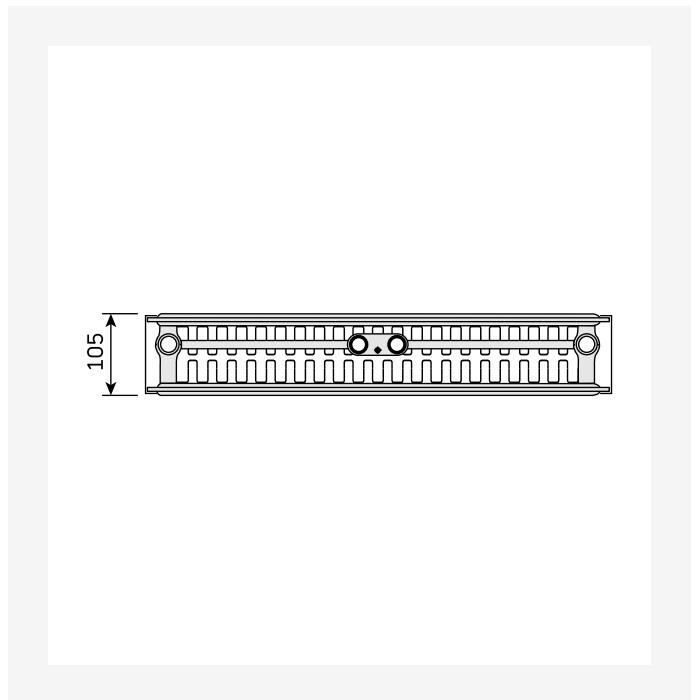

Resources

ProductImage - New_Vertical-MAIN picture

ProductImage - New_Vertical product image

Installation - Vertical Connection Options

DimensionalDrawing - New_Vertical top view

Resources

DimensionalDrawing - New_Vertical top view

DimensionalDrawing - New_Vertical top view

DimensionalDrawing - New_Vertical top view

DimensionalDrawing - New_Vertical side view

Resources

DimensionalDrawing - New_Vertical side view

DimensionalDrawing - New_Vertical side view

DimensionalDrawing - Vertical type 21, side view

1800

| HEIGHT 1800 mm | LENGTH | DEPTH | ITEM NO | (Btu/H) 55/45/20°C | (Btu/H) 75/65/20°C | VOLUME (l) | N-EXPONENT | WEIGHT (kg) |
|----------------|--------|-------|-------------|--------------------|--------------------|------------|------------|-------------|
| Type 10 | | | | | | | | |
| | 450 | 50 | VER180SP45 | 1512 | 2907 | 3.8 | 1.28 | 16.5 |
| | 600 | 50 | VER180SP60 | 1948 | 3760 | 4.9 | 1.29 | 21.7 |
| | 750 | 50 | VER180SP75 | 2368 | 4593 | 6.0 | 1.30 | 26.9 |
| Type 20 | | | | | | | | |
| | 300 | 80 | VER180DP30 | 1597 | 3084 | 4.8 | 1.29 | 25.1 |
| | 450 | 80 | VER180DP45 | 2289 | 4446 | 7.2 | 1.30 | 35.3 |
| | 600 | 80 | VER180DP60 | 2955 | 5763 | 9.7 | 1.31 | 45.5 |
| | 750 | 80 | VER180DP75 | 3596 | 7046 | 12.1 | 1.32 | 55.6 |
| Type 21 | | | | | | | | |
| | 300 | 80 | VER180DPX30 | 1812 | 3535 | 4.8 | 1.31 | 26.8 |
| | 450 | 80 | VER180DPX45 | 2658 | 5207 | 7.2 | 1.32 | 38.8 |
| | 600 | 80 | VER180DPX60 | 3487 | 6855 | 9.7 | 1.32 | 50.8 |
| | 750 | 80 | VER180DPX75 | 4303 | 8482 | 12.1 | 1.33 | 62.9 |
| Type 22 | | | | | | | | |
| | 300 | 105 | VER180DC30 | 2092 | 4084 | 4.8 | 1.31 | 29.7 |
| | 450 | 105 | VER180DC45 | 3088 | 6053 | 7.3 | 1.32 | 42.8 |
| | 600 | 105 | VER180DC60 | 4071 | 8001 | 9.7 | 1.32 | 55.9 |
| | 750 | 105 | VER180DC75 | 5036 | 9936 | 12.2 | 1.33 | 69.0 |