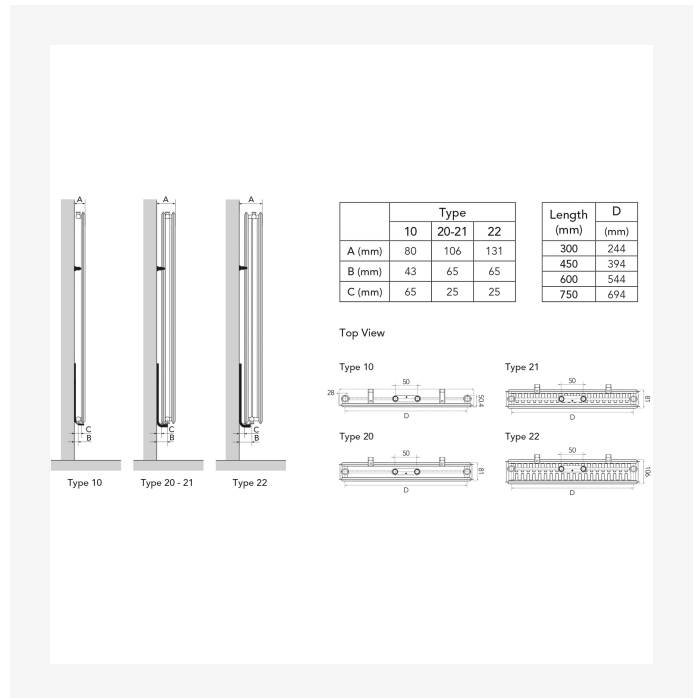

DimensionalDrawing - Verticals connection options

Resources

DimensionalDrawing - Vertical, type 22, top view

DimensionalDrawing - Vertical type 22, side view

DimensionalDrawing - Vertical, type 21, top view

DimensionalDrawing - Vertical type 21, side view

Resources

Dimensional Drawing - Vertical type 10, side view

Dimensional Drawing - Vertical type 10, front view - without side covers

Dimensional Drawing - Vertical with MCW6 brackets, back view

Dimensional Drawing - Myson Vertical - Mounting Positions & Dimensions

1800

HEIGHT 1800 mm	LENGTH	DEPTH	ITEM NO	(Btu/H) 55/45/20°C	(Btu/H) 75/65/20°C	VOLUME (l)	N-EXPONENT	WEIGHT (kg)
Type 10								
	450	50	VER180SP45	1512	2907	3.8	1.28	16.5
	600	50	VER180SP60	1948	3760	4.9	1.29	21.7
	750	50	VER180SP75	2368	4593	6.0	1.30	26.9
Type 20								
	300	80	VER180DP30	1597	3084	4.8	1.29	25.1
	450	80	VER180DP45	2289	4446	7.2	1.30	35.3
	600	80	VER180DP60	2955	5763	9.7	1.31	45.5
	750	80	VER180DP75	3596	7046	12.1	1.32	55.6
Type 21								
	300	80	VER180DPX30	1812	3535	4.8	1.31	26.8
	450	80	VER180DPX45	2658	5207	7.2	1.32	38.8
	600	80	VER180DPX60	3487	6855	9.7	1.32	50.8
	750	80	VER180DPX75	4303	8482	12.1	1.33	62.9
Type 22								
	300	105	VER180DC30	2092	4084	4.8	1.31	29.7
	450	105	VER180DC45	3088	6053	7.3	1.32	42.8
	600	105	VER180DC60	4071	8001	9.7	1.32	55.9
	750	105	VER180DC75	5036	9936	12.2	1.33	69.0