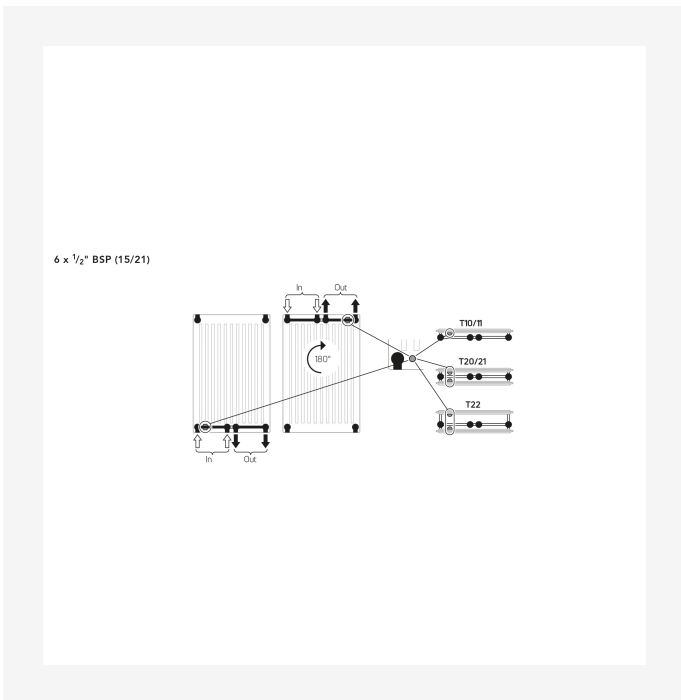

Specifications

PROPERTIES	UNIT	VALUES
ETIM Class		EC011022
Material		Steel
Type		10, 20, 21, 22
Surface structure		Profiled
Max working pressure	EU570056	10
Number of standard connections		4
Heat output according to recognized EN 442 laboratory		Yes
Standard color		Yes
Color		White
Grill/Cover plate		Yes
Grill/Cover plate		Yes
RAL number		9016
Gloss value		Glossy
Thread dimension (inch)		1/2 inch
Thread connection		Internal thread
With single-point connection		Yes
With air vent connection		Yes
With air valve/vent		Yes
With drain option		Yes

Resources

ProductImage - New_Vertical-MAIN picture

ProductImage - New_Vertical product image

Installation - Vertical Connection Options

DimensionalDrawing - New_Vertical top view

Resources

DimensionalDrawing - New_Vertical top view

Dimensional Drawing - Myson Vertical - Mounting Positions & Dimensions

1800

HEIGHT 1800 mm	LENGTH	DEPTH	ITEM NO	(Btu/H) 55/45/20°C	(Btu/H) 75/65/20°C	VOLUME (l)	N-EXPONENT	WEIGHT (kg)
Type 10								
	450	50	VER180SP45	1512	2907	3.8	1.28	16.5
	600	50	VER180SP60	1948	3760	4.9	1.29	21.7
	750	50	VER180SP75	2368	4593	6.0	1.30	26.9
Type 20								
	300	80	VER180DP30	1597	3084	4.8	1.29	25.1
	450	80	VER180DP45	2289	4446	7.2	1.30	35.3
	600	80	VER180DP60	2955	5763	9.7	1.31	45.5
	750	80	VER180DP75	3596	7046	12.1	1.32	55.6
Type 21								
	300	80	VER180DPX30	1812	3535	4.8	1.31	26.8
	450	80	VER180DPX45	2658	5207	7.2	1.32	38.8
	600	80	VER180DPX60	3487	6855	9.7	1.32	50.8
	750	80	VER180DPX75	4303	8482	12.1	1.33	62.9
Type 22								
	300	105	VER180DC30	2092	4084	4.8	1.31	29.7
	450	105	VER180DC45	3088	6053	7.3	1.32	42.8
	600	105	VER180DC60	4071	8001	9.7	1.32	55.9
	750	105	VER180DC75	5036	9936	12.2	1.33	69.0