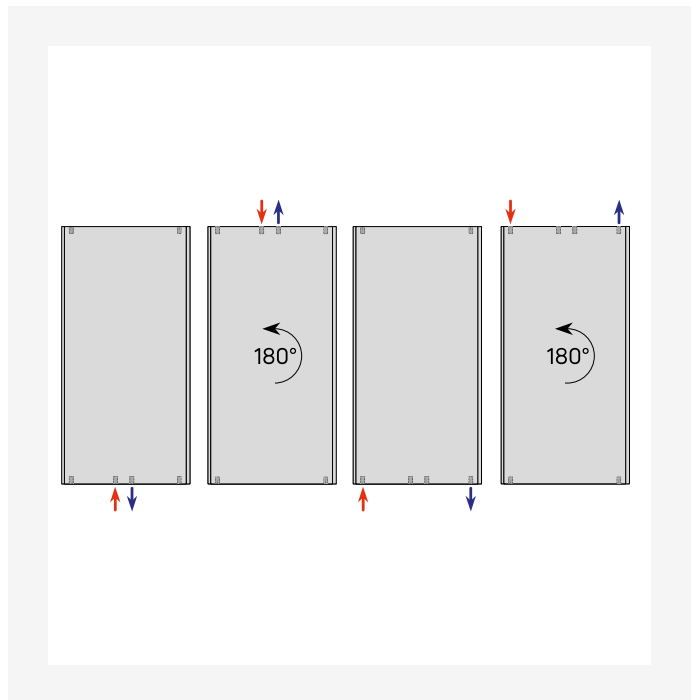

DimensionalDrawing - New_Vertical top view

DimensionalDrawing - New_Vertical top view

DimensionalDrawing - New_Vertical side view

Resources

DimensionalDrawing - New_Vertical side view

DimensionalDrawing - New_Vertical side view

DimensionalDrawing - New_Vertical side view

DimensionalDrawing - New_Vertical rear view

Resources

DimensionalDrawing - New_Vertical rear view

DimensionalDrawing - New_Vertical front view

DimensionalDrawing - New_Vertical front view

DimensionalDrawing - Verticals connection options

Resources

DimensionalDrawing - Vertical, type 22, top view

DimensionalDrawing - Vertical type 22, side view

DimensionalDrawing - Vertical, type 21, top view

1950

HEIGHT 1950 mm	LENGTH	DEPTH	ITEM NO	(Btu/H) 55/45/20°C	(Btu/H) 75/65/20°C	VOLUME (l)	N-EXPONENT	WEIGHT (kg)
Type 10								
450	50		VER195SP45	1628	3136	4.1	1.28	17.9
600	50		VER195SP60	2098	4057	5.4	1.29	23.5
750	50		VER195SP75	2552	4954	6.7	1.30	29.2
Type 20								
300	80		VER195DP30	1706	3303	5.2	1.29	27.1
450	80		VER195DP45	2450	4760	7.8	1.30	38.2
600	80		VER195DP60	3160	6165	10.4	1.31	49.3
750	80		VER195DP75	3849	7541	13.0	1.32	60.4
Type 21								
300	80		VER195DPX30	1935	3780	5.2	1.31	28.9
450	80		VER195DPX45	2839	5568	7.8	1.32	41.8
600	80		VER195DPX60	3722	7329	10.4	1.33	54.7
750	80		VER195DPX75	4589	9069	13.0	1.33	67.6
Type 22								
300	105		VER195DC30	2214	4326	5.3	1.31	31.8
450	105		VER195DC45	3276	6411	7.8	1.31	45.7
600	105		VER195DC60	4320	8475	10.4	1.32	59.7
750	105		VER195DC75	5347	10523	13.1	1.33	73.7