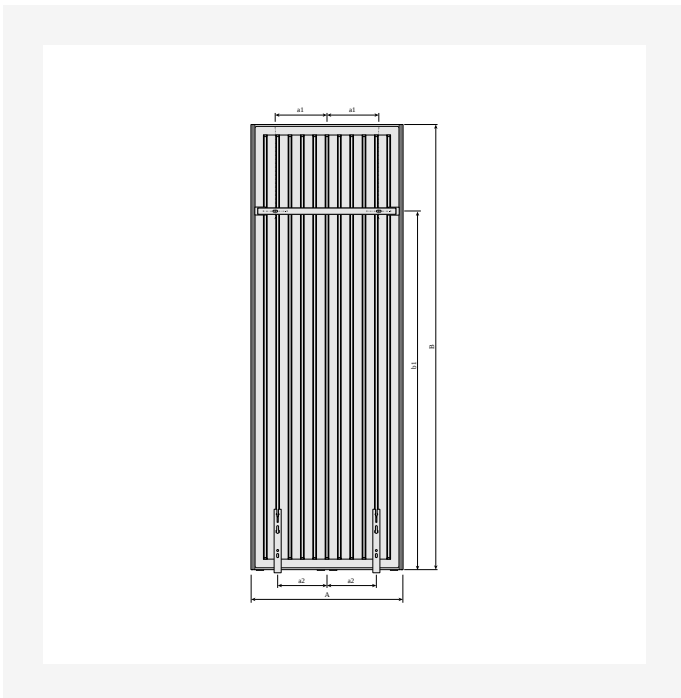

DimensionalDrawing - Verticals connection options

Resources

DimensionalDrawing - Vertical, type 22, top view

DimensionalDrawing - Vertical type 22, side view

DimensionalDrawing - Vertical, type 21, top view

DimensionalDrawing - Vertical type 21, side view

Resources

Dimensional Drawing - Vertical type 10, side view

Dimensional Drawing - Vertical type 10, front view - without side covers

Dimensional Drawing - Vertical with MCW6 brackets, back view

1950

HEIGHT 1950 mm	LENGTH	DEPTH	ITEM NO	(Btu/H) 55/45/20°C	(Btu/H) 75/65/20°C	VOLUME (l)	N-EXPONENT	WEIGHT (kg)
Type 10								
450	50		VER195SP45	1628	3136	4.1	1.28	17.9
600	50		VER195SP60	2098	4057	5.4	1.29	23.5
750	50		VER195SP75	2552	4954	6.7	1.30	29.2
Type 20								
300	80		VER195DP30	1706	3303	5.2	1.29	27.1
450	80		VER195DP45	2450	4760	7.8	1.30	38.2
600	80		VER195DP60	3160	6165	10.4	1.31	49.3
750	80		VER195DP75	3849	7541	13.0	1.32	60.4
Type 21								
300	80		VER195DPX30	1935	3780	5.2	1.31	28.9
450	80		VER195DPX45	2839	5568	7.8	1.32	41.8
600	80		VER195DPX60	3722	7329	10.4	1.33	54.7
750	80		VER195DPX75	4589	9069	13.0	1.33	67.6
Type 22								
300	105		VER195DC30	2214	4326	5.3	1.31	31.8
450	105		VER195DC45	3276	6411	7.8	1.31	45.7
600	105		VER195DC60	4320	8475	10.4	1.32	59.7
750	105		VER195DC75	5347	10523	13.1	1.33	73.7