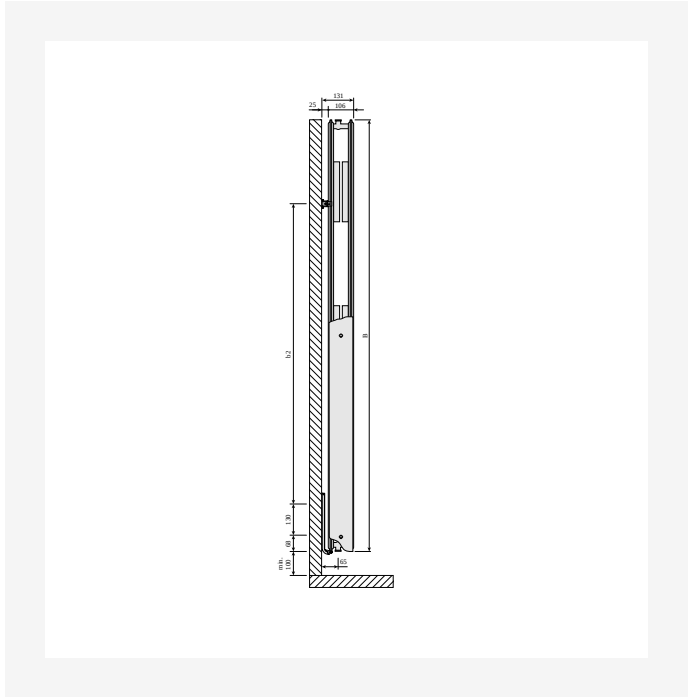

DimensionalDrawing - New_Vertical top view

DimensionalDrawing - New_Vertical top view

DimensionalDrawing - New_Vertical side view

Resources

DimensionalDrawing - New_Vertical side view

DimensionalDrawing - New_Vertical side view

DimensionalDrawing - New_Vertical side view

DimensionalDrawing - New_Vertical rear view

Resources

DimensionalDrawing - New_Vertical rear view

DimensionalDrawing - New_Vertical front view

DimensionalDrawing - New_Vertical front view

DimensionalDrawing - Verticals connection options

Resources

DimensionalDrawing - Vertical, type 22, top view

DimensionalDrawing - Vertical type 22, side view

DimensionalDrawing - Vertical, type 21, top view

Dimensional Drawing - Myson Vertical - Mounting Positions & Dimensions

1800

HEIGHT 1800 mm	LENGTH	DEPTH	ITEM NO	(Btu/H) 55/45/20°C	(Btu/H) 75/65/20°C	VOLUME (l)	N-EXPONENT	WEIGHT (kg)
Type 10								
	450	50	VER180SP45	1512	2907	3.8	1.28	16.5
	600	50	VER180SP60	1948	3760	4.9	1.29	21.7
	750	50	VER180SP75	2368	4593	6.0	1.30	26.9
Type 20								
	300	80	VER180DP30	1597	3084	4.8	1.29	25.1
	450	80	VER180DP45	2289	4446	7.2	1.30	35.3
	600	80	VER180DP60	2955	5763	9.7	1.31	45.5
	750	80	VER180DP75	3596	7046	12.1	1.32	55.6
Type 21								
	300	80	VER180DPX30	1812	3535	4.8	1.31	26.8
	450	80	VER180DPX45	2658	5207	7.2	1.32	38.8
	600	80	VER180DPX60	3487	6855	9.7	1.32	50.8
	750	80	VER180DPX75	4303	8482	12.1	1.33	62.9
Type 22								
	300	105	VER180DC30	2092	4084	4.8	1.31	29.7
	450	105	VER180DC45	3088	6053	7.3	1.32	42.8
	600	105	VER180DC60	4071	8001	9.7	1.32	55.9
	750	105	VER180DC75	5036	9936	12.2	1.33	69.0