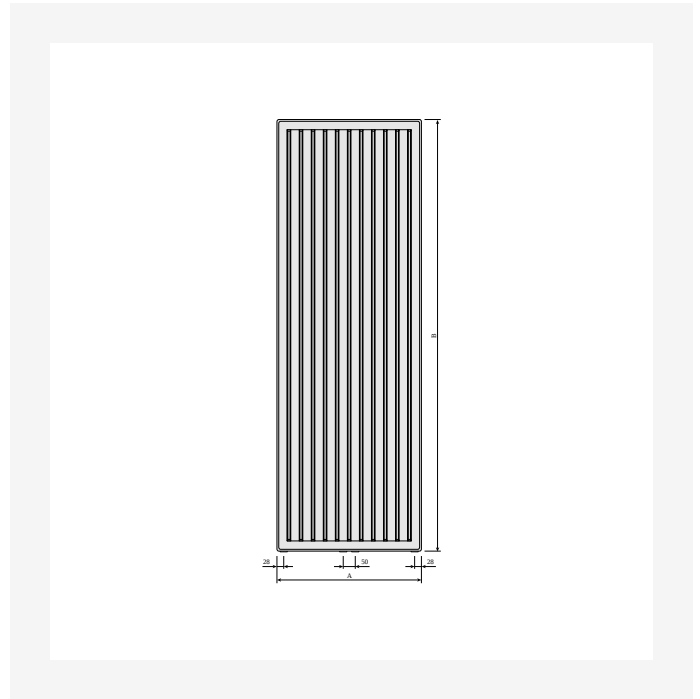

DimensionalDrawing - New_Vertical side view

DimensionalDrawing - New_Vertical rear view

Resources

DimensionalDrawing - New_Vertical rear view

DimensionalDrawing - New_Vertical front view

DimensionalDrawing - New_Vertical front view

DimensionalDrawing - Verticals connection options

Resources

DimensionalDrawing - Vertical, type 22, top view

DimensionalDrawing - Vertical type 22, side view

DimensionalDrawing - Vertical, type 21, top view

DimensionalDrawing - Vertical type 21, side view

Resources

Dimensional Drawing - Vertical type 10, side view

Dimensional Drawing - Vertical type 10, front view - without side covers

Dimensional Drawing - Vertical with MCW6 brackets, back view

1950

HEIGHT 1950 mm	LENGTH	DEPTH	ITEM NO	(Btu/H) 55/45/20°C	(Btu/H) 75/65/20°C	VOLUME (l)	N-EXPONENT	WEIGHT (kg)
Type 10								
450	50		VER195SP45	1628	3136	4.1	1.28	17.9
600	50		VER195SP60	2098	4057	5.4	1.29	23.5
750	50		VER195SP75	2552	4954	6.7	1.30	29.2
Type 20								
300	80		VER195DP30	1706	3303	5.2	1.29	27.1
450	80		VER195DP45	2450	4760	7.8	1.30	38.2
600	80		VER195DP60	3160	6165	10.4	1.31	49.3
750	80		VER195DP75	3849	7541	13.0	1.32	60.4
Type 21								
300	80		VER195DPX30	1935	3780	5.2	1.31	28.9
450	80		VER195DPX45	2839	5568	7.8	1.32	41.8
600	80		VER195DPX60	3722	7329	10.4	1.33	54.7
750	80		VER195DPX75	4589	9069	13.0	1.33	67.6
Type 22								
300	105		VER195DC30	2214	4326	5.3	1.31	31.8
450	105		VER195DC45	3276	6411	7.8	1.31	45.7
600	105		VER195DC60	4320	8475	10.4	1.32	59.7
750	105		VER195DC75	5347	10523	13.1	1.33	73.7