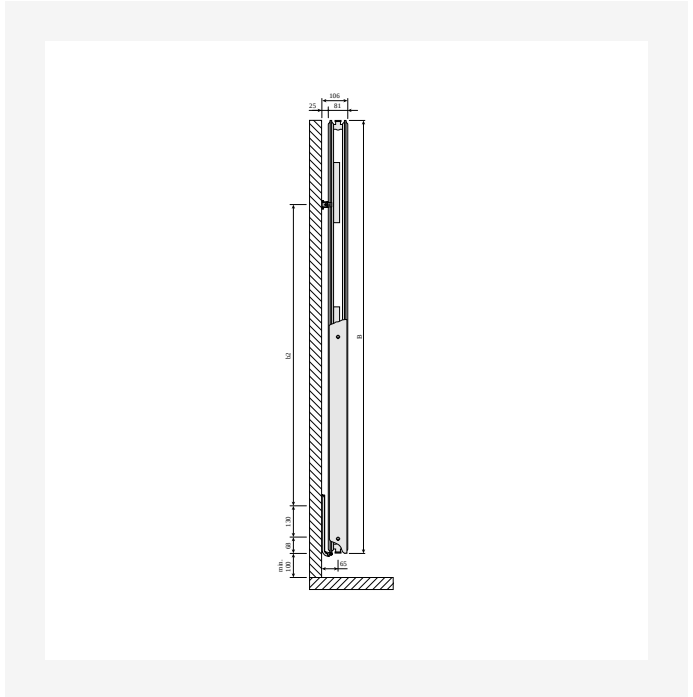

DimensionalDrawing - Verticals connection options

Resources

DimensionalDrawing - Vertical, type 22, top view

DimensionalDrawing - Vertical type 22, side view

DimensionalDrawing - Vertical, type 21, top view

DimensionalDrawing - Vertical type 21, side view

Resources

Dimensional Drawing - Vertical type 10, side view

Dimensional Drawing - Vertical type 10, front view - without side covers

Dimensional Drawing - Vertical with MCW6 brackets, back view

Dimensional Drawing - Myson Vertical - Mounting Positions & Dimensions

1800

HEIGHT 1800 mm	LENGTH	DEPTH	ITEM NO	(Btu/H) 55/45/20°C	(Btu/H) 75/65/20°C	VOLUME (l)	N-EXPONENT	WEIGHT (kg)
Type 10								
	450	50	VER180SP45	1512	2907	3.8	1.28	16.5
	600	50	VER180SP60	1948	3760	4.9	1.29	21.7
	750	50	VER180SP75	2368	4593	6.0	1.30	26.9
Type 20								
	300	80	VER180DP30	1597	3084	4.8	1.29	25.1
	450	80	VER180DP45	2289	4446	7.2	1.30	35.3
	600	80	VER180DP60	2955	5763	9.7	1.31	45.5
	750	80	VER180DP75	3596	7046	12.1	1.32	55.6
Type 21								
	300	80	VER180DPX30	1812	3535	4.8	1.31	26.8
	450	80	VER180DPX45	2658	5207	7.2	1.32	38.8
	600	80	VER180DPX60	3487	6855	9.7	1.32	50.8
	750	80	VER180DPX75	4303	8482	12.1	1.33	62.9
Type 22								
	300	105	VER180DC30	2092	4084	4.8	1.31	29.7
	450	105	VER180DC45	3088	6053	7.3	1.32	42.8
	600	105	VER180DC60	4071	8001	9.7	1.32	55.9
	750	105	VER180DC75	5036	9936	12.2	1.33	69.0