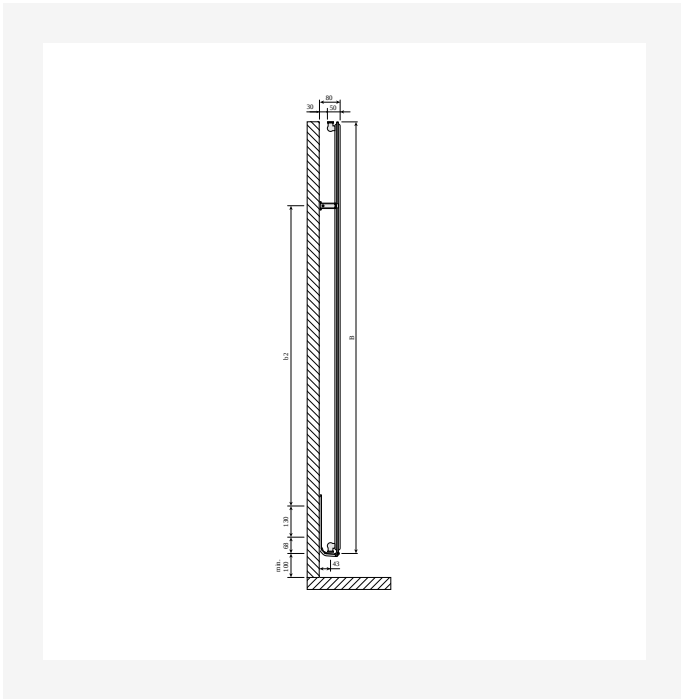

DimensionalDrawing - Verticals connection options

Resources

DimensionalDrawing - Vertical, type 22, top view

DimensionalDrawing - Vertical type 22, side view

DimensionalDrawing - Vertical, type 21, top view

DimensionalDrawing - Vertical type 21, side view

Resources

Dimensional Drawing - Vertical type 10, side view

Dimensional Drawing - Vertical type 10, front view - without side covers

Dimensional Drawing - Vertical with MCW6 brackets, back view

Dimensional Drawing - Myson Vertical - Mounting Positions & Dimensions

1800

HEIGHT 1800 mm	LENGTH	DEPTH	ITEM NO	(Btu/H) 55/45/20°C	(Btu/H) 75/65/20°C	VOLUME (l)	N-EXPONENT	WEIGHT (kg)
Type 10								
	450	50	VER180SP45	1512	2907	3.8	1.28	16.5
	600	50	VER180SP60	1948	3760	4.9	1.29	21.7
	750	50	VER180SP75	2368	4593	6.0	1.30	26.9
Type 20								
	300	80	VER180DP30	1597	3084	4.8	1.29	25.1
	450	80	VER180DP45	2289	4446	7.2	1.30	35.3
	600	80	VER180DP60	2955	5763	9.7	1.31	45.5
	750	80	VER180DP75	3596	7046	12.1	1.32	55.6
Type 21								
	300	80	VER180DPX30	1812	3535	4.8	1.31	26.8
	450	80	VER180DPX45	2658	5207	7.2	1.32	38.8
	600	80	VER180DPX60	3487	6855	9.7	1.32	50.8
	750	80	VER180DPX75	4303	8482	12.1	1.33	62.9
Type 22								
	300	105	VER180DC30	2092	4084	4.8	1.31	29.7
	450	105	VER180DC45	3088	6053	7.3	1.32	42.8
	600	105	VER180DC60	4071	8001	9.7	1.32	55.9
	750	105	VER180DC75	5036	9936	12.2	1.33	69.0