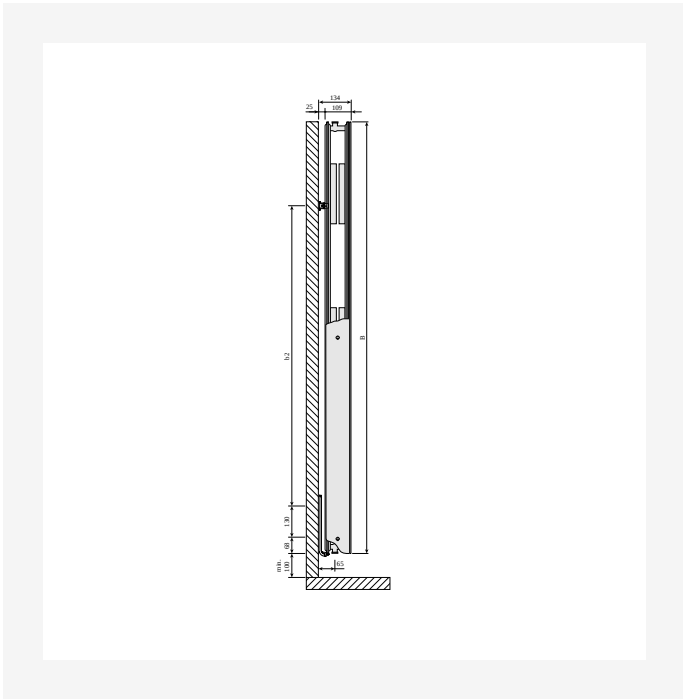

**Kos V** has a flat front that creates the impression of timeless elegance. The rounded, flat side panels ensure clean lines from all sides. Like tall interior furnishings, this designer radiator is not only intended to provide a sense of height, it is also a powerful heat source in areas where wall space is at a premium. The standard colour is RAL 9016 white, but many other colours and finishes are available on request. For increased functionality in the bathroom and kitchen, a stainless steel towel bar is available as an accessory. Complete with brackets, including set of screws and dowels, with mounting instructions, side covers with installation clips, 3 brass blanking plugs and air-vent.

# Resources

DimensionalDrawing - New\_Kos V-Faro V top view

DimensionalDrawing - New\_Kos V-Faro V side view

DimensionalDrawing - New\_Kos V-Faro V side view

DimensionalDrawing - New\_Kos V-Faro V side view

# Resources

DimensionalDrawing - New Kos V front view

DimensionalDrawing - Kos V and Faro V, type 22, top view

DimensionalDrawing - Kos V and Faro V, type 21, top view

DimensionalDrawing - Kos V and Faro V type 20, top view

# Resources

Dimensional Drawing - Kos V and Faro V type 22, side view

Dimensional Drawing - Kos V and Faro V type 21, side view

Dimensional Drawing - Kos V and Faro V type 20, side view

KOS V (mm)				
A	320	470	620	770
a1	60	135	210	285
a2	75	125	200	250