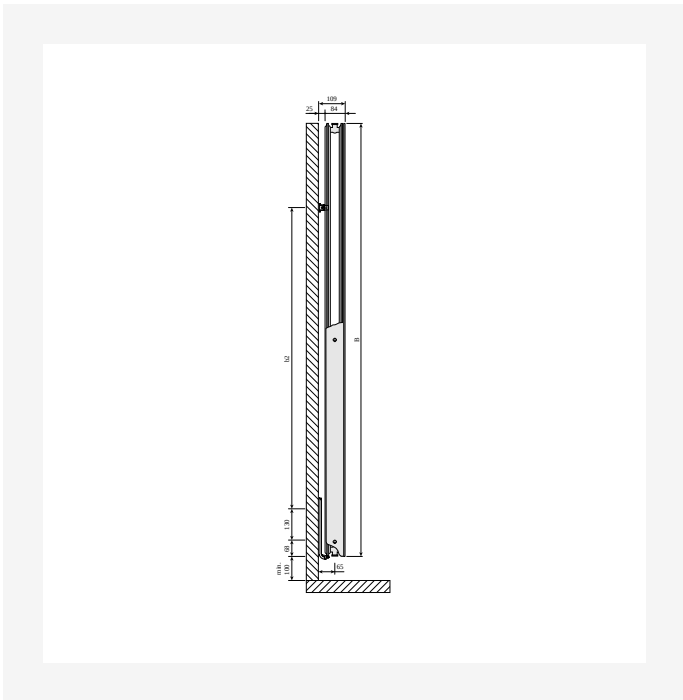

**Kos V** has a flat front that creates the impression of timeless elegance. The rounded, flat side panels ensure clean lines from all sides. Like tall interior furnishings, this designer radiator is not only intended to provide a sense of height, it is also a powerful heat source in areas where wall space is at a premium. The standard colour is RAL 9016 white, but many other colours and finishes are available on request. For increased functionality in the bathroom and kitchen, a stainless steel towel bar is available as an accessory. Complete with brackets, including set of screws and dowels, with mounting instructions, side covers with installation clips, 3 brass blanking plugs and air-vent.

# Resources

DimensionalDrawing - New\_Kos V-Faro V top view

DimensionalDrawing - New\_Kos V-Faro V side view

DimensionalDrawing - New\_Kos V-Faro V side view

DimensionalDrawing - New\_Kos V-Faro V side view

# Resources

DimensionalDrawing - New Kos V front view

DimensionalDrawing - Kos V and Faro V, type 22, top view

DimensionalDrawing - Kos V and Faro V, type 21, top view

DimensionalDrawing - Kos V and Faro V type 20, top view

# Resources

Dimensional Drawing - Kos V and Faro V type 22, side view

Dimensional Drawing - Kos V and Faro V type 21, side view

Dimensional Drawing - Kos V and Faro V type 20, side view

KOS V (mm)				
A	320	470	620	770
a1	60	135	210	285
a2	75	125	200	250