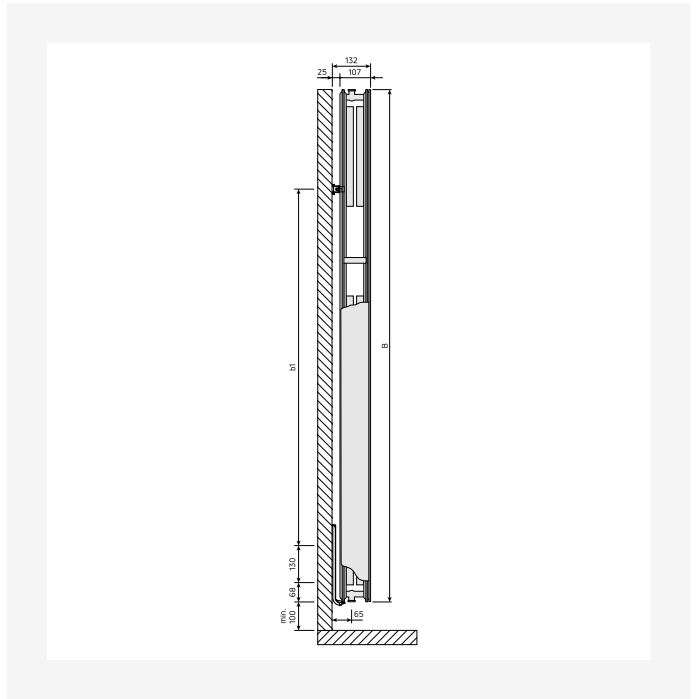

# Resources

DimensionalDrawing - New\_Kos V-Faro V top view

DimensionalDrawing - New\_Kos V-Faro V side view

DimensionalDrawing - New\_Kos V-Faro V side view

DimensionalDrawing - New\_Kos V-Faro V side view

# Resources

Dimensional Drawing - Kos V and Faro V type 22, side view

Dimensional Drawing - Kos V and Faro V type 21, side view

Dimensional Drawing - Kos V and Faro V type 20, side view

KOS V (mm)				
A	320	470	620	770
a1	60	135	210	285
a2	75	125	200	250