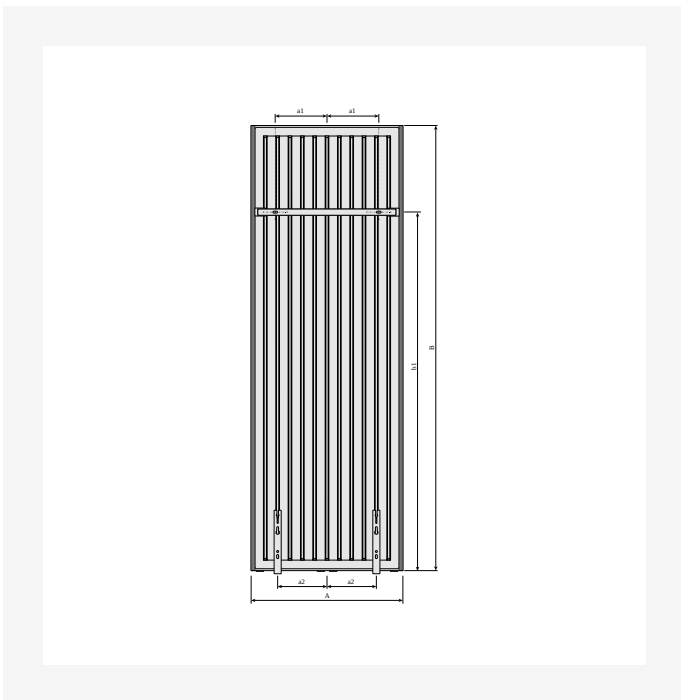

# Resources

Dimensional Drawing - Kos V and Faro V type 22, side view

Dimensional Drawing - Kos V and Faro V type 21, side view

Dimensional Drawing - Kos V and Faro V type 20, side view

KOS V (mm)				
A	320	470	620	770
a1	60	135	210	285
a2	75	125	200	250

Dimensional Drawing - Kos V, Faro V - table A

# Resources

DimensionalDrawing - Verticals connection options

DimensionalDrawing - Kos V front view

DimensionalDrawing - Kos V and Faro V with MCWV wall brackets, back view

DimensionalDrawing - Kos V and Faro V back view