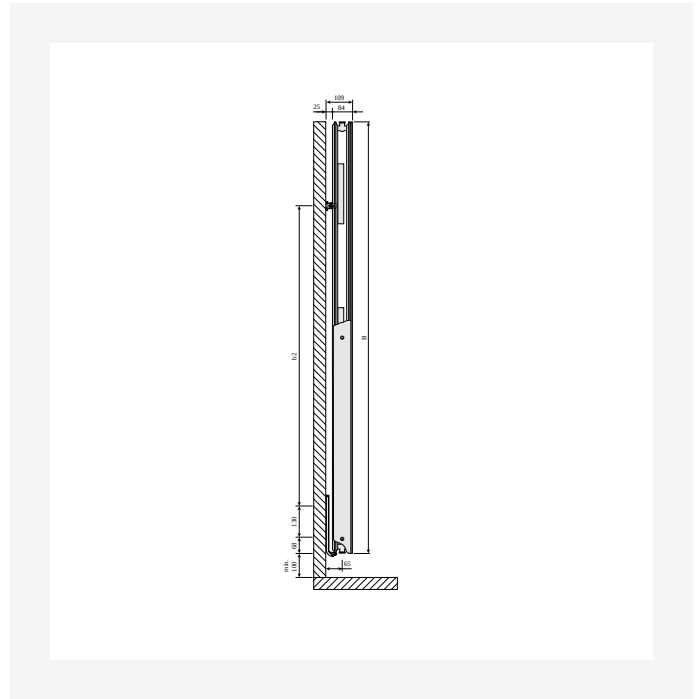

# Resources

DimensionalDrawing - New\_Kos V-Faro V top view

DimensionalDrawing - New\_Kos V-Faro V side view

DimensionalDrawing - New\_Kos V-Faro V side view

DimensionalDrawing - New\_Kos V-Faro V side view

# Resources

DimensionalDrawing - New Kos V front view

DimensionalDrawing - Kos V and Faro V, type 22, top view

DimensionalDrawing - Kos V and Faro V, type 21, top view

DimensionalDrawing - Kos V and Faro V type 20, top view

# Resources

Dimensional Drawing - Kos V and Faro V type 22, side view

Dimensional Drawing - Kos V and Faro V type 21, side view

Dimensional Drawing - Kos V and Faro V type 20, side view

KOS V (mm)				
A	320	470	620	770
a1	60	135	210	285
a2	75	125	200	250