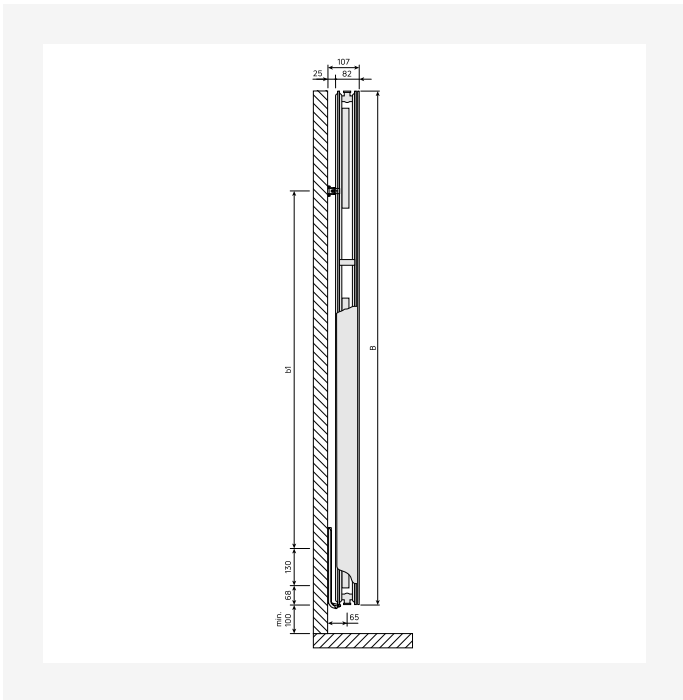

# Resources

DimensionalDrawing - New\_Kos V-Faro V top view

DimensionalDrawing - New\_Kos V-Faro V side view

DimensionalDrawing - New\_Kos V-Faro V side view

DimensionalDrawing - New\_Kos V-Faro V side view

# Resources

Dimensional Drawing - Kos V and Faro V type 22, side view

Dimensional Drawing - Kos V and Faro V type 21, side view

Dimensional Drawing - Kos V and Faro V type 20, side view

KOS V (mm)				
A	320	470	620	770
a1	60	135	210	285
a2	75	125	200	250