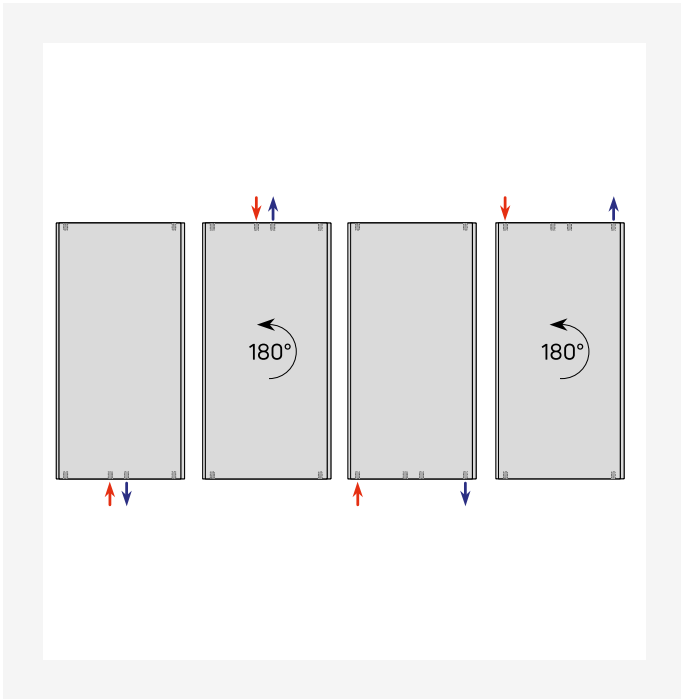

# Resources

DimensionalDrawing - New\_Kos V-Faro V top view

DimensionalDrawing - New\_Kos V-Faro V side view

DimensionalDrawing - New\_Kos V-Faro V side view

DimensionalDrawing - New\_Kos V-Faro V side view

# Resources

DimensionalDrawing - New Kos V front view

DimensionalDrawing - Kos V and Faro V, type 22, top view

DimensionalDrawing - Kos V and Faro V, type 21, top view

DimensionalDrawing - Kos V and Faro V type 20, top view

# Resources

DimensionalDrawing - Verticals connection options

DimensionalDrawing - Kos V front view

DimensionalDrawing - Kos V and Faro V with MCWV wall brackets, back view

DimensionalDrawing - Kos V and Faro V back view