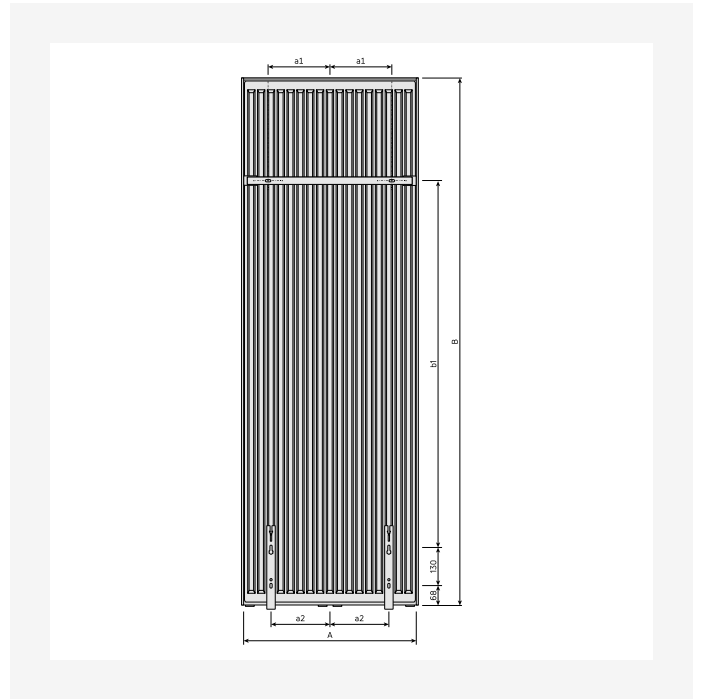

DimensionalDrawing - New_Kos V-Faro V rear view

Resources