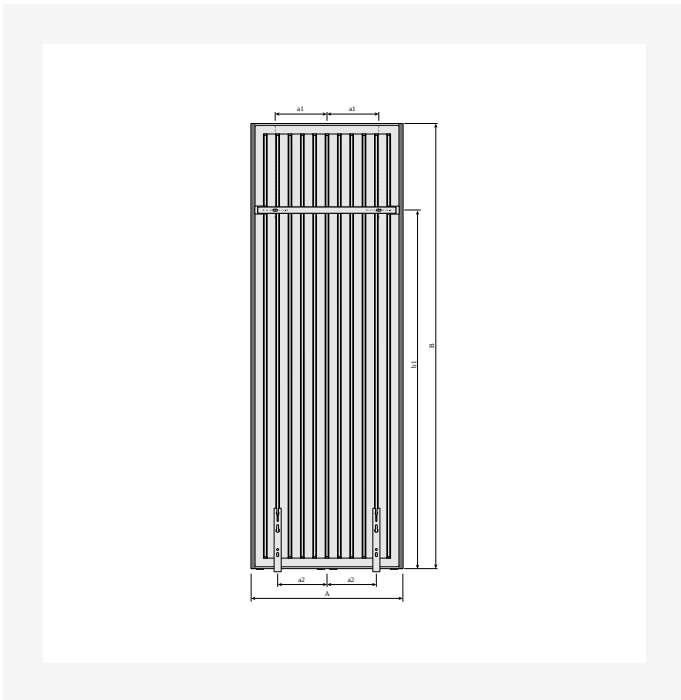

**Kos V** has a flat front that creates the impression of timeless elegance. The rounded, flat side panels ensure clean lines from all sides. Like tall interior furnishings, this designer radiator is not only intended to provide a sense of height, it is also a powerful heat source in areas where wall space is at a premium. The standard colour is RAL 9016 white, but many other colours and finishes are available on request. For increased functionality in the bathroom and kitchen, a stainless steel towel bar is available as an accessory. Complete with brackets, including set of screws and dowels, with mounting instructions, side covers with installation clips, 3 brass blanking plugs and air-vent.

# Resources

DimensionalDrawing - New\_Kos V-Faro V top view

DimensionalDrawing - New\_Kos V-Faro V side view

DimensionalDrawing - New\_Kos V-Faro V side view

DimensionalDrawing - New\_Kos V-Faro V side view

# Resources

DimensionalDrawing - New Kos V front view

DimensionalDrawing - Kos V and Faro V, type 22, top view

DimensionalDrawing - Kos V and Faro V, type 21, top view

DimensionalDrawing - Kos V and Faro V type 20, top view

# Resources

DimensionalDrawing - Verticals connection options

DimensionalDrawing - Kos V front view

DimensionalDrawing - Kos V and Faro V with MCWV wall brackets, back view

DimensionalDrawing - Kos V and Faro V back view