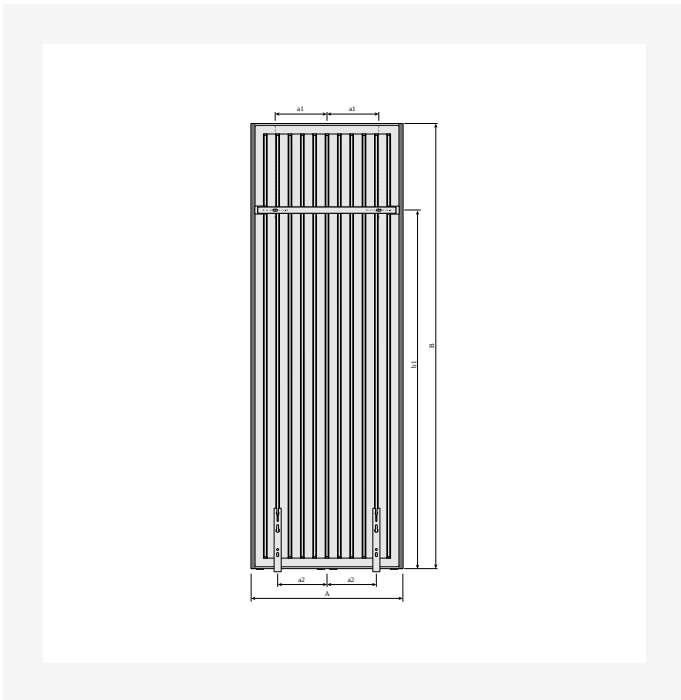

# Resources

Dimensional Drawing - Kos V and Faro V type 22, side view

Dimensional Drawing - Kos V and Faro V type 21, side view

Dimensional Drawing - Kos V and Faro V type 20, side view

KOS V (mm)				
A	320	470	620	770
a1	60	135	210	285
a2	75	125	200	250

Dimensional Drawing - Kos V, Faro V - table A

# Resources

DimensionalDrawing - Verticals connection options

DimensionalDrawing - Kos V front view

DimensionalDrawing - Kos V and Faro V with MCWV wall brackets, back view

DimensionalDrawing - Kos V and Faro V back view