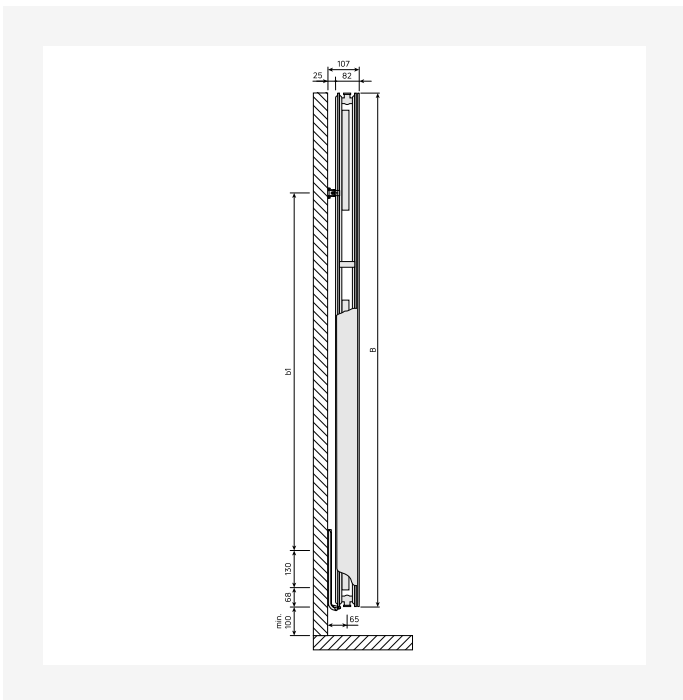

# Resources

DimensionalDrawing - New\_Kos V-Faro V top view

DimensionalDrawing - New\_Kos V-Faro V side view

DimensionalDrawing - New\_Kos V-Faro V side view

DimensionalDrawing - New\_Kos V-Faro V side view

# Resources

Dimensional Drawing - Kos V and Faro V type 22, side view

Dimensional Drawing - Kos V and Faro V type 21, side view

Dimensional Drawing - Kos V and Faro V type 20, side view

KOS V (mm)				
A	320	470	620	770
a1	60	135	210	285
a2	75	125	200	250