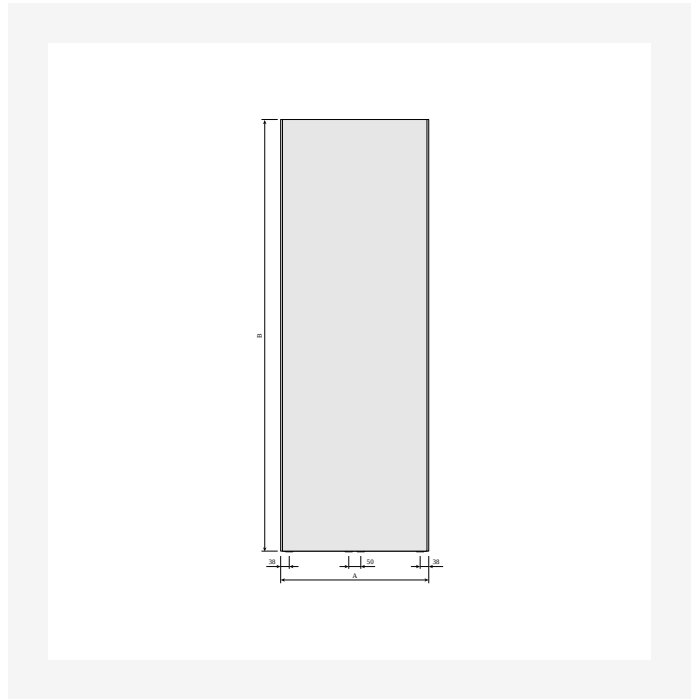

Dimensional Drawing - Kos V, Faro V - table A

Resources