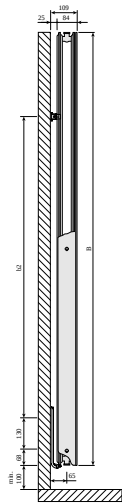

# Resources

DimensionalDrawing - New\_Kos V-Faro V top view

DimensionalDrawing - New\_Kos V-Faro V side view

DimensionalDrawing - New\_Kos V-Faro V side view

DimensionalDrawing - New\_Kos V-Faro V side view

# Resources

DimensionalDrawing - New Kos V front view

DimensionalDrawing - Kos V and Faro V, type 22, top view

DimensionalDrawing - Kos V and Faro V, type 21, top view

DimensionalDrawing - Kos V and Faro V type 20, top view

# Resources

Dimensional Drawing - Kos V and Faro V type 22, side view

Dimensional Drawing - Kos V and Faro V type 21, side view

Dimensional Drawing - Kos V and Faro V type 20, side view

KOS V (mm)				
A	320	470	620	770
a1	60	135	210	285
a2	75	125	200	250

# Resources

KOS V (mm)			
<b>B</b>	1800	1950	2100
<b>b1</b>	1450	1600	1750
<b>b2</b>	1252	1402	1552

KOS V (mm)				
<b>B</b>	1500	1800	1950	2100
<b>b1</b>	1150	1450	1600	1750
<b>b2</b>	952	1252	1402	1552