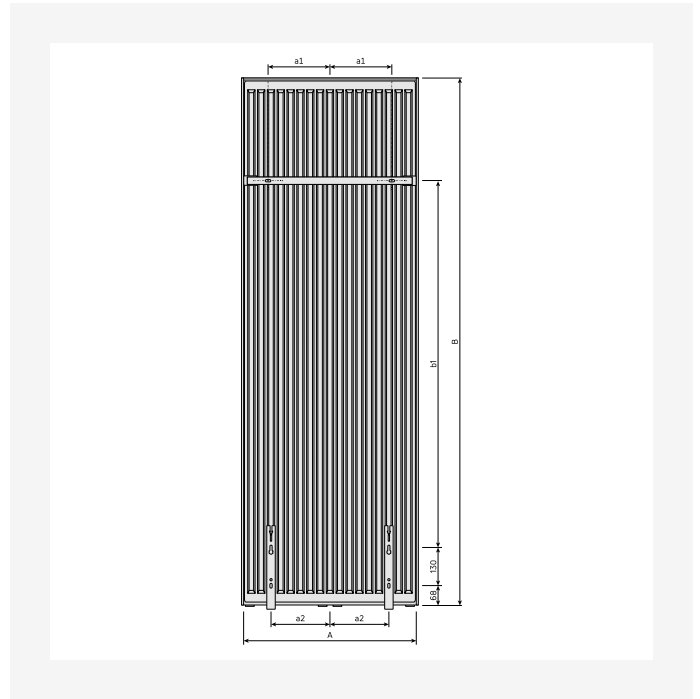

DimensionalDrawing - New_Kos V-Faro V rear view

Resources