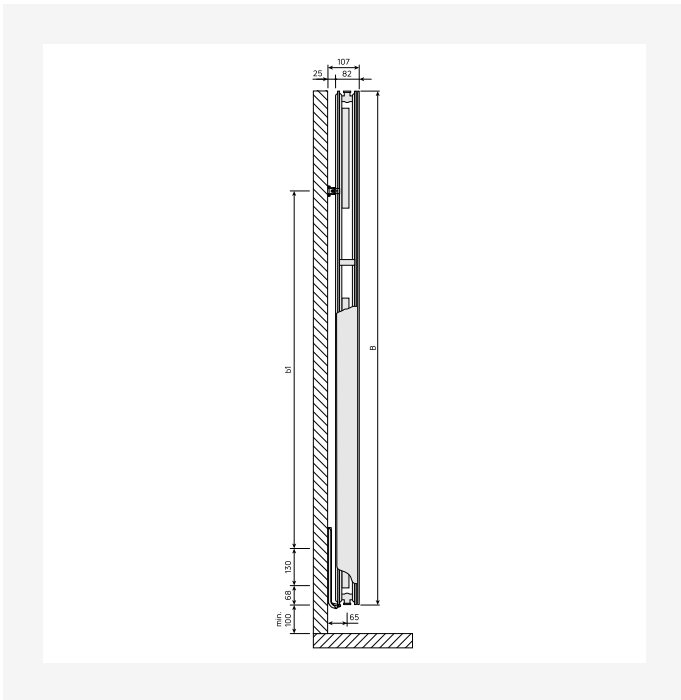

# Resources

ProductImage - New\_Kos-V main image

DimensionalDrawing - New\_Kos V-Faro V rear view

DimensionalDrawing - New\_Kos V-Faro V top view

DimensionalDrawing - New\_Kos V-Faro V top view

# Resources

DimensionalDrawing - New\_Kos V-Faro V top view

DimensionalDrawing - New\_Kos V-Faro V side view

DimensionalDrawing - New\_Kos V-Faro V side view

DimensionalDrawing - New\_Kos V-Faro V side view

# Resources

Dimensional Drawing - Kos V front view

Dimensional Drawing - Kos V and Faro V with MCWW wall brackets, back view

Dimensional Drawing - Kos V and Faro V back view

<b>KOS V (mm)</b>			
<b>B</b>	<b>1800</b>	<b>1950</b>	<b>2100</b>
<b>b1</b>	1450	1600	1750
<b>b2</b>	1252	1402	1552

# Resources

<b>KOS V (mm)</b>				
<b>B</b>	<b>1500</b>	<b>1800</b>	<b>1950</b>	<b>2100</b>
<b>b1</b>	1150	1450	1600	1750
<b>b2</b>	952	1252	1402	1552

DimensionalDrawing - Kos V, Faro V - table B