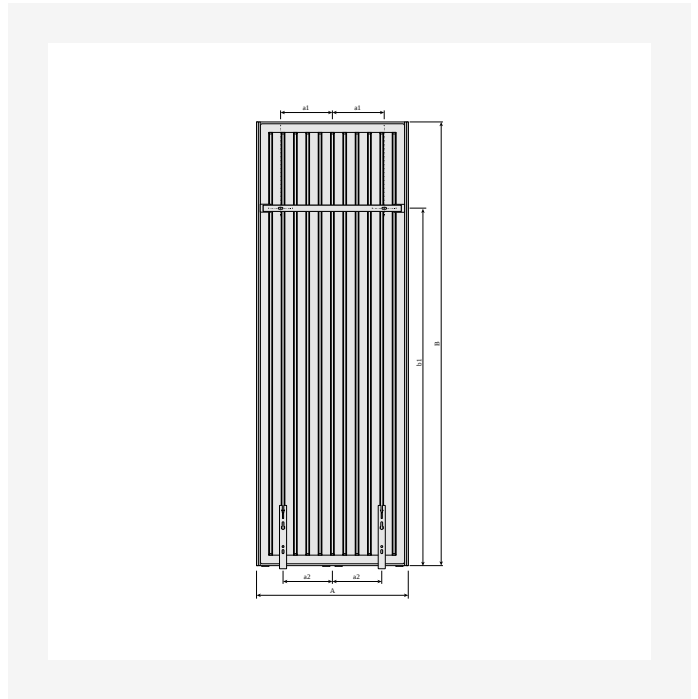

**Kos V** has a flat front that creates the impression of timeless elegance. The rounded, flat side panels ensure clean lines from all sides. Like tall interior furnishings, this designer radiator is not only intended to provide a sense of height, it is also a powerful heat source in areas where wall space is at a premium. The standard colour is RAL 9016 white, but many other colours and finishes are available on request. For increased functionality in the bathroom and kitchen, a stainless steel towel bar is available as an accessory. Complete with brackets, including set of screws and dowels, with mounting instructions, side covers with installation clips, 3 brass blanking plugs and air-vent.

# Resources

DimensionalDrawing - New\_Kos V-Faro V top view

DimensionalDrawing - New\_Kos V-Faro V side view

DimensionalDrawing - New\_Kos V-Faro V side view

DimensionalDrawing - New\_Kos V-Faro V side view

# Resources

DimensionalDrawing - New Kos V front view

DimensionalDrawing - Kos V and Faro V, type 22, top view

DimensionalDrawing - Kos V and Faro V, type 21, top view

DimensionalDrawing - Kos V and Faro V type 20, top view

# Resources

Dimensional Drawing - Kos V front view

Dimensional Drawing - Kos V and Faro V with MCWW wall brackets, back view

Dimensional Drawing - Kos V and Faro V back view

<b>KOS V (mm)</b>			
<b>B</b>	<b>1800</b>	<b>1950</b>	<b>2100</b>
<b>b1</b>	1450	1600	1750
<b>b2</b>	1252	1402	1552