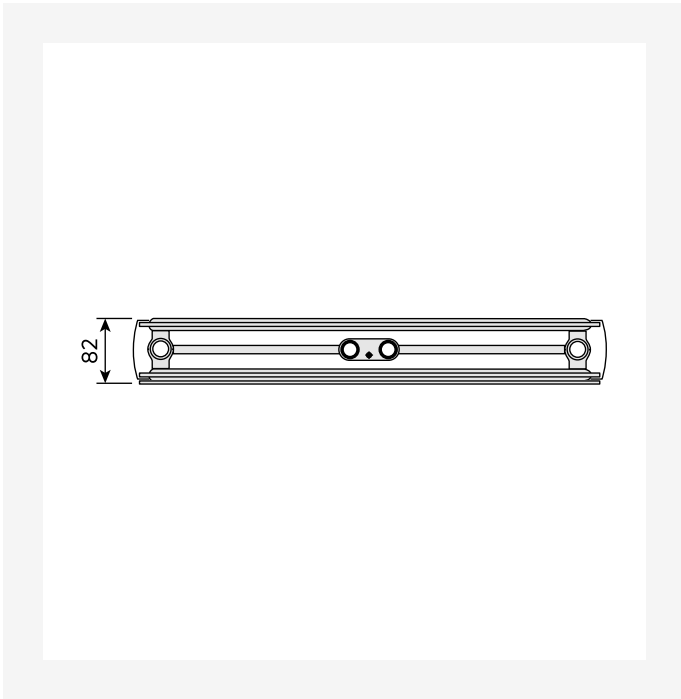

Resources

DimensionalDrawing - New_Kos V-Faro V top view