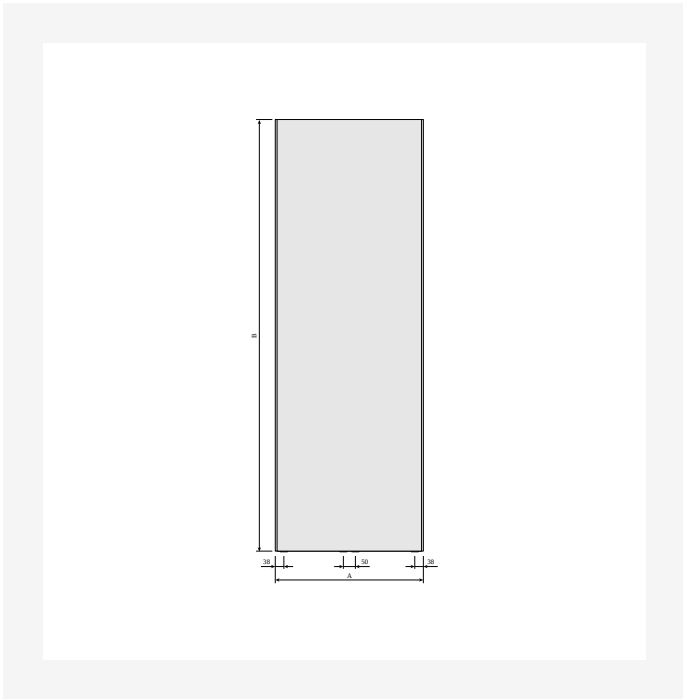

# Resources

DimensionalDrawing - New Kos V front view

DimensionalDrawing - Kos V and Faro V, type 22, top view

DimensionalDrawing - Kos V and Faro V, type 21, top view

DimensionalDrawing - Kos V and Faro V type 20, top view

# Resources

Dimensional Drawing - Kos V front view

Dimensional Drawing - Kos V and Faro V with MCWW wall brackets, back view

Dimensional Drawing - Kos V and Faro V back view

<b>KOS V (mm)</b>			
<b>B</b>	<b>1800</b>	<b>1950</b>	<b>2100</b>
<b>b1</b>	1450	1600	1750
<b>b2</b>	1252	1402	1552