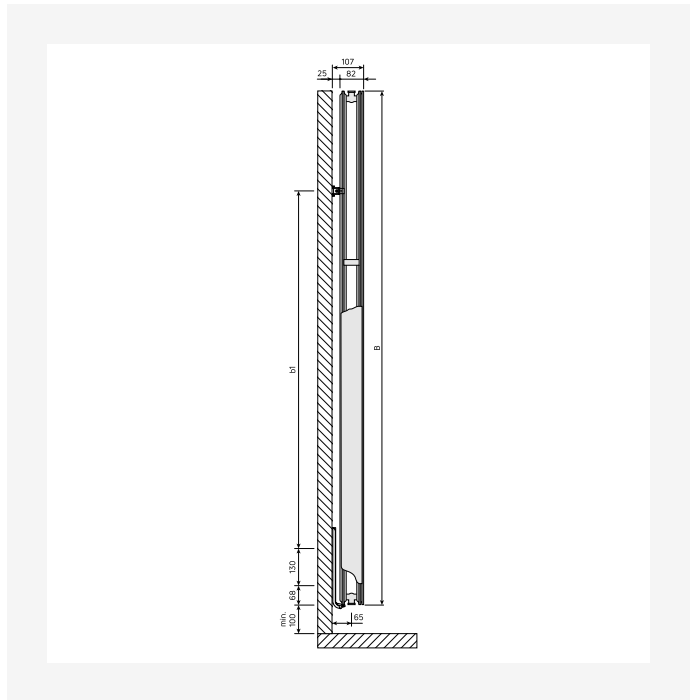

# Resources

ProductImage - New\_Kos-V main image

DimensionalDrawing - New\_Kos V-Faro V rear view

DimensionalDrawing - New\_Kos V-Faro V top view

DimensionalDrawing - New\_Kos V-Faro V top view

# Resources

DimensionalDrawing - New\_Kos V-Faro V top view

DimensionalDrawing - New\_Kos V-Faro V side view

DimensionalDrawing - New\_Kos V-Faro V side view

DimensionalDrawing - New\_Kos V-Faro V side view

# Resources

Dimensional Drawing - Kos V front view

Dimensional Drawing - Kos V and Faro V with MCWW wall brackets, back view

Dimensional Drawing - Kos V and Faro V back view

<b>KOS V (mm)</b>			
<b>B</b>	<b>1800</b>	<b>1950</b>	<b>2100</b>
<b>b1</b>	1450	1600	1750
<b>b2</b>	1252	1402	1552

# Resources

<b>KOS V (mm)</b>				
<b>B</b>	<b>1500</b>	<b>1800</b>	<b>1950</b>	<b>2100</b>
<b>b1</b>	1150	1450	1600	1750
<b>b2</b>	952	1252	1402	1552

DimensionalDrawing - Kos V, Faro V - table B