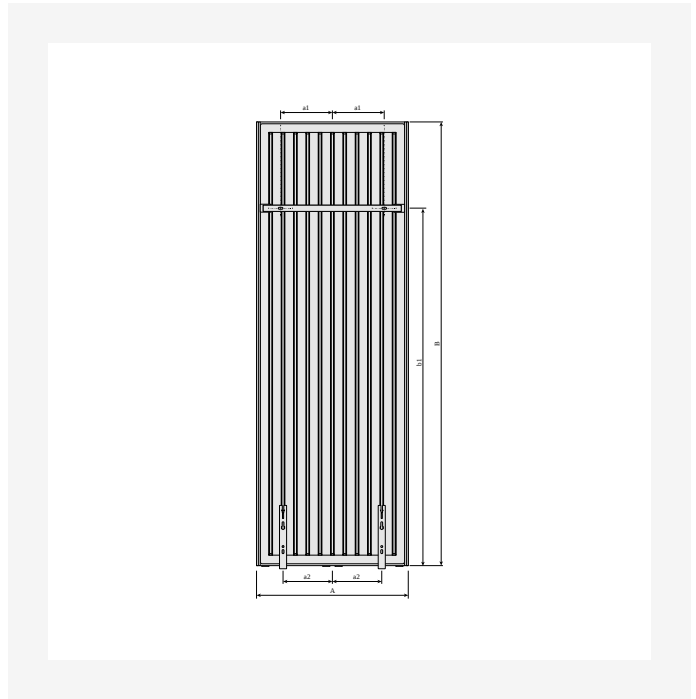

# Resources

DimensionalDrawing - Kos V and Faro V type 22, side view

DimensionalDrawing - Kos V and Faro V type 21, side view

DimensionalDrawing - Kos V and Faro V type 20, side view

DimensionalDrawing - Verticals connection options

# Resources

DimensionalDrawing - Kos V front view

DimensionalDrawing - Kos V and Faro V with MCWW wall brackets, back view

<b>KOS V (mm)</b>			
<b>B</b>	<b>1800</b>	<b>1950</b>	<b>2100</b>
<b>b1</b>	1450	1600	1750
<b>b2</b>	1252	1402	1552