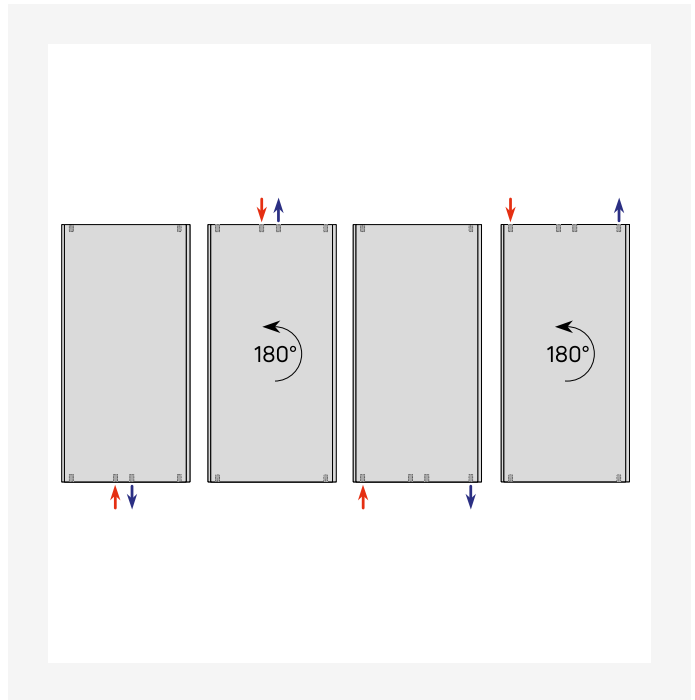

# Resources

DimensionalDrawing - New Kos V front view

DimensionalDrawing - Kos V and Faro V, type 22, top view

DimensionalDrawing - Kos V and Faro V, type 21, top view

DimensionalDrawing - Kos V and Faro V type 20, top view

# Resources

DimensionalDrawing - Kos V and Faro V type 22, side view

DimensionalDrawing - Kos V and Faro V type 21, side view

DimensionalDrawing - Kos V and Faro V type 20, side view

DimensionalDrawing - Verticals connection options

# Resources

DimensionalDrawing - Kos V front view

DimensionalDrawing - Kos V and Faro V with MCWW wall brackets, back view

<b>KOS V (mm)</b>			
<b>B</b>	<b>1800</b>	<b>1950</b>	<b>2100</b>
<b>b1</b>	1450	1600	1750
<b>b2</b>	1252	1402	1552

# Resources

<b>KOS V (mm)</b>				
<b>B</b>	<b>1500</b>	<b>1800</b>	<b>1950</b>	<b>2100</b>
<b>b1</b>	1150	1450	1600	1750
<b>b2</b>	952	1252	1402	1552

DimensionalDrawing - Kos V, Faro V - table B