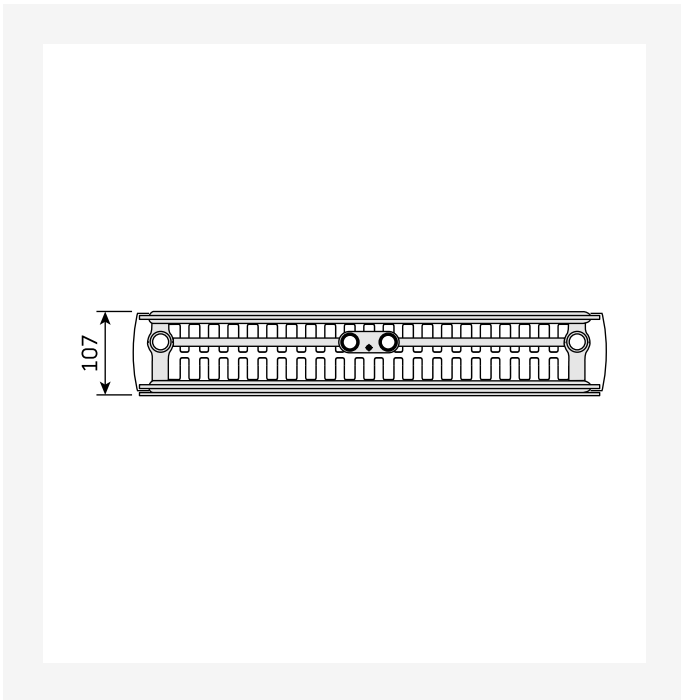

ProductImage - New_Kos-V main image