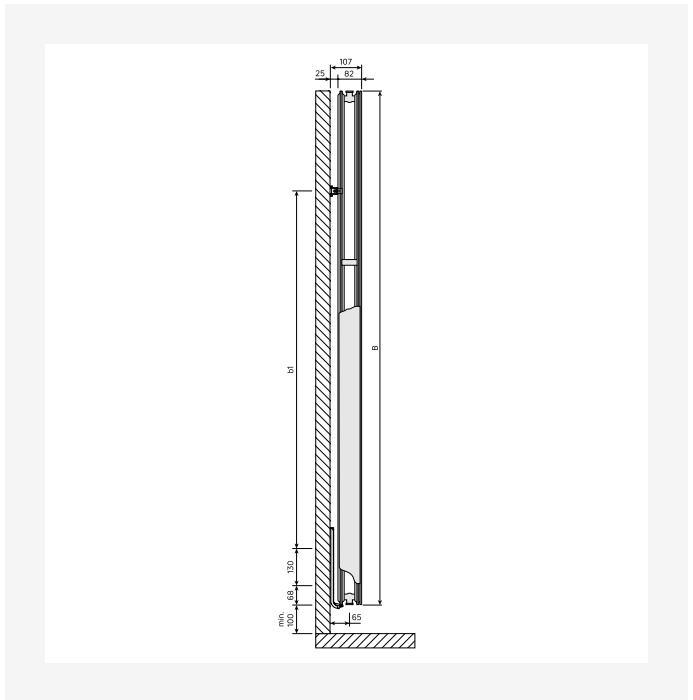

# Specifications

PROPERTIES	UNIT	VALUES
ETIM Class		EC011022
Material		Steel
Type		21, 22
Surface structure		Flat smooth
Max working pressure	EU570056	10
Number of standard connections		4
Heat output according to recognized EN 442 laboratory		Yes
Standard color		Yes
Color		White
Grill/Cover plate		Yes
Grill/Cover plate		Yes
RAL number		9016
Gloss value		Glossy
Thread dimension (inch)		1/2 inch
Thread connection		Internal thread
With single-point connection		Yes
With air vent connection		Yes
With air valve/vent		Yes
With drain option		Yes

# Resources

ProductImage - New\_Kos-V main image

DimensionalDrawing - New\_Kos V-Faro V rear view

DimensionalDrawing - New\_Kos V-Faro V top view

DimensionalDrawing - New\_Kos V-Faro V top view

# Resources

DimensionalDrawing - New\_Kos V-Faro V top view

DimensionalDrawing - New\_Kos V-Faro V side view

DimensionalDrawing - New\_Kos V-Faro V side view

DimensionalDrawing - New\_Kos V-Faro V side view