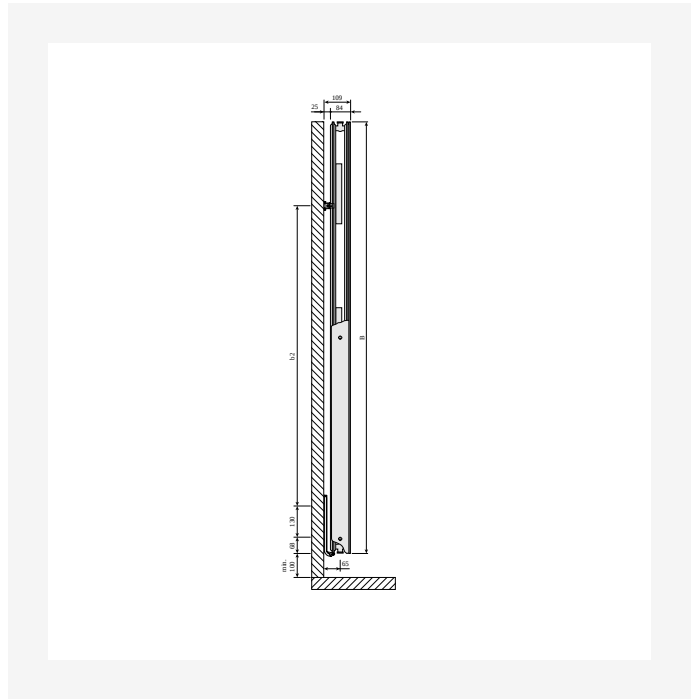

# Resources

DimensionalDrawing - New\_Kos V-Faro V top view

DimensionalDrawing - New\_Kos V-Faro V side view

DimensionalDrawing - New\_Kos V-Faro V side view

DimensionalDrawing - New\_Kos V-Faro V side view

# Resources

DimensionalDrawing - New Kos V front view

DimensionalDrawing - Kos V and Faro V, type 22, top view

DimensionalDrawing - Kos V and Faro V, type 21, top view

DimensionalDrawing - Kos V and Faro V type 20, top view

# Resources

DimensionalDrawing - Kos V and Faro V type 22, side view

DimensionalDrawing - Kos V and Faro V type 21, side view

DimensionalDrawing - Kos V and Faro V type 20, side view

DimensionalDrawing - Verticals connection options

# Resources

DimensionalDrawing - Kos V front view

DimensionalDrawing - Kos V and Faro V with MCWW wall brackets, back view

<b>KOS V (mm)</b>			
<b>B</b>	<b>1800</b>	<b>1950</b>	<b>2100</b>
<b>b1</b>	1450	1600	1750
<b>b2</b>	1252	1402	1552