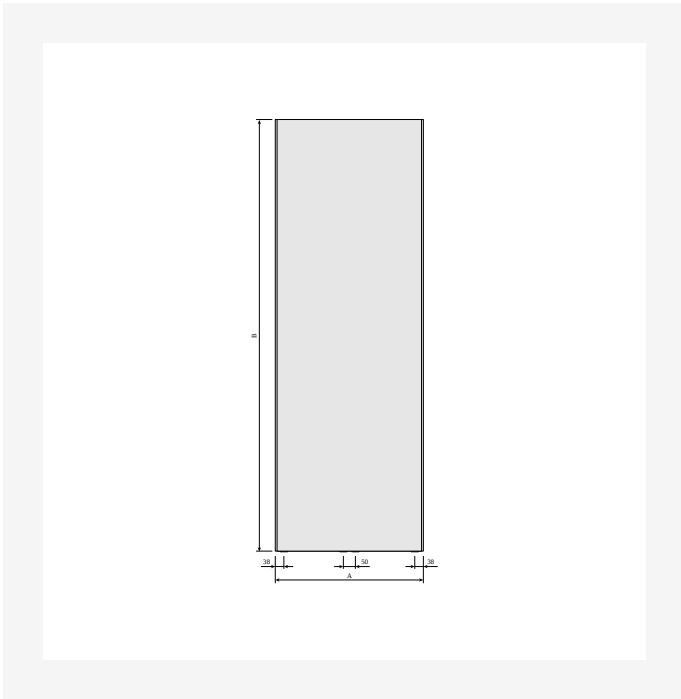

# Resources

DimensionalDrawing - Kos V and Faro V type 22, side view

DimensionalDrawing - Kos V and Faro V type 21, side view

DimensionalDrawing - Kos V and Faro V type 20, side view

DimensionalDrawing - Verticals connection options

# Resources

DimensionalDrawing - Kos V front view

DimensionalDrawing - Kos V and Faro V with MCWW wall brackets, back view

<b>KOS V (mm)</b>			
<b>B</b>	<b>1800</b>	<b>1950</b>	<b>2100</b>
<b>b1</b>	1450	1600	1750
<b>b2</b>	1252	1402	1552