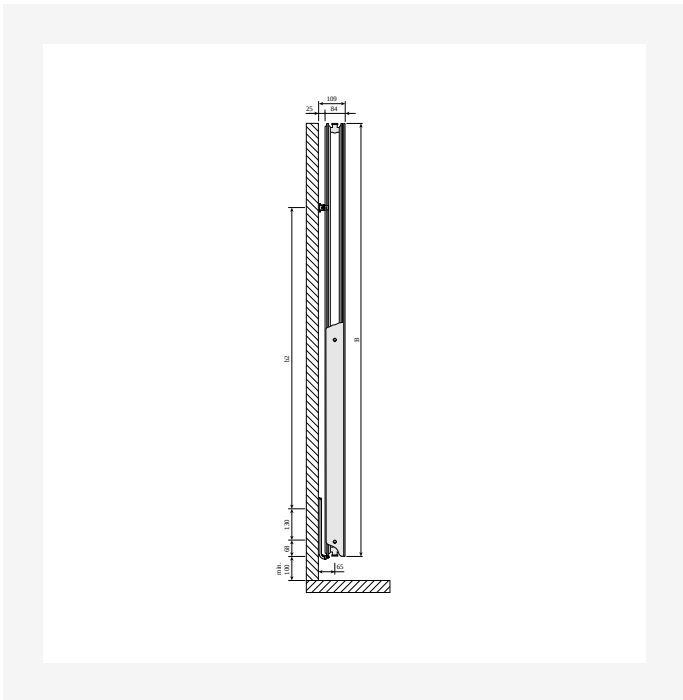

# Resources

DimensionalDrawing - New\_Kos V-Faro V top view

DimensionalDrawing - New\_Kos V-Faro V side view

DimensionalDrawing - New\_Kos V-Faro V side view

DimensionalDrawing - New\_Kos V-Faro V side view

# Resources

DimensionalDrawing - New Kos V front view

DimensionalDrawing - Kos V and Faro V, type 22, top view

DimensionalDrawing - Kos V and Faro V, type 21, top view

DimensionalDrawing - Kos V and Faro V type 20, top view

# Resources

DimensionalDrawing - Kos V and Faro V type 22, side view

DimensionalDrawing - Kos V and Faro V type 21, side view

DimensionalDrawing - Kos V and Faro V type 20, side view

DimensionalDrawing - Verticals connection options

# Resources

DimensionalDrawing - Kos V front view

DimensionalDrawing - Kos V and Faro V with MCWW wall brackets, back view

<b>KOS V (mm)</b>			
<b>B</b>	<b>1800</b>	<b>1950</b>	<b>2100</b>
<b>b1</b>	1450	1600	1750
<b>b2</b>	1252	1402	1552