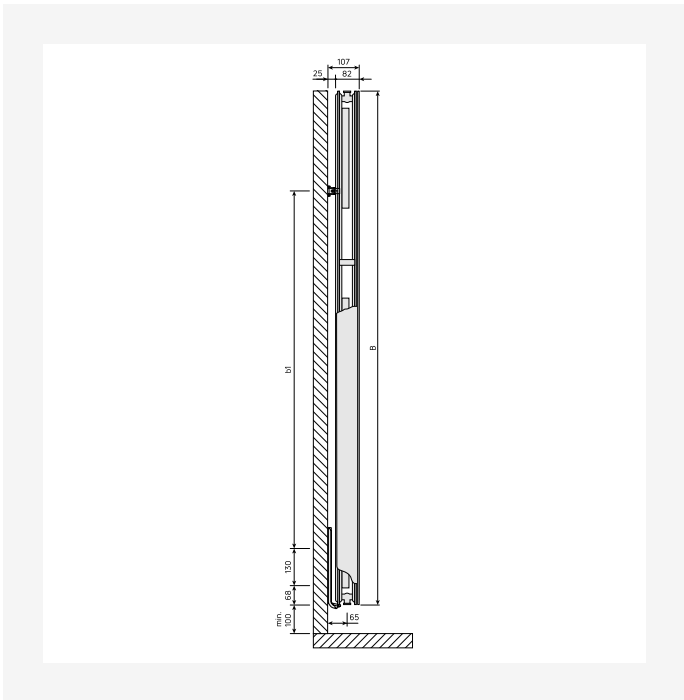

# Resources

ProductImage - New\_Kos-V main image

DimensionalDrawing - New\_Kos V-Faro V rear view

DimensionalDrawing - New\_Kos V-Faro V top view

DimensionalDrawing - New\_Kos V-Faro V top view

# Resources

DimensionalDrawing - New\_Kos V-Faro V top view

DimensionalDrawing - New\_Kos V-Faro V side view

DimensionalDrawing - New\_Kos V-Faro V side view

DimensionalDrawing - New\_Kos V-Faro V side view

# Resources

DimensionalDrawing - Kos V front view

DimensionalDrawing - Kos V and Faro V with MCWW wall brackets, back view

<b>KOS V (mm)</b>			
<b>B</b>	<b>1800</b>	<b>1950</b>	<b>2100</b>
<b>b1</b>	1450	1600	1750
<b>b2</b>	1252	1402	1552

# Resources

<b>KOS V (mm)</b>				
<b>B</b>	<b>1500</b>	<b>1800</b>	<b>1950</b>	<b>2100</b>
<b>b1</b>	1150	1450	1600	1750
<b>b2</b>	952	1252	1402	1552

DimensionalDrawing - Kos V, Faro V - table B