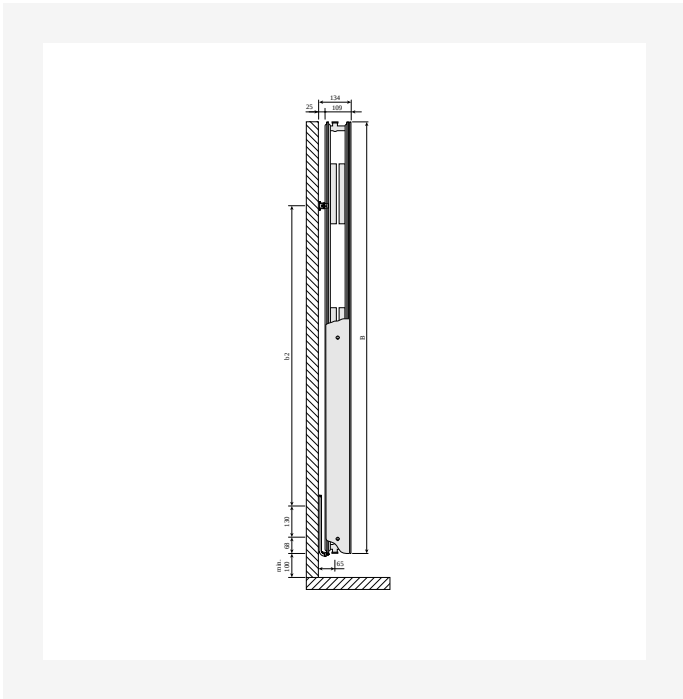

# Resources

DimensionalDrawing - New\_Kos V-Faro V top view

DimensionalDrawing - New\_Kos V-Faro V side view

DimensionalDrawing - New\_Kos V-Faro V side view

DimensionalDrawing - New\_Kos V-Faro V side view

# Resources

DimensionalDrawing - New Kos V front view

DimensionalDrawing - Kos V and Faro V, type 22, top view

DimensionalDrawing - Kos V and Faro V, type 21, top view

DimensionalDrawing - Kos V and Faro V type 20, top view

# Resources

DimensionalDrawing - Kos V and Faro V type 22, side view

DimensionalDrawing - Kos V and Faro V type 21, side view

DimensionalDrawing - Kos V and Faro V type 20, side view

DimensionalDrawing - Verticals connection options

# Resources

DimensionalDrawing - Kos V front view

DimensionalDrawing - Kos V and Faro V with MCWW wall brackets, back view

<b>KOS V (mm)</b>			
<b>B</b>	<b>1800</b>	<b>1950</b>	<b>2100</b>
<b>b1</b>	1450	1600	1750
<b>b2</b>	1252	1402	1552