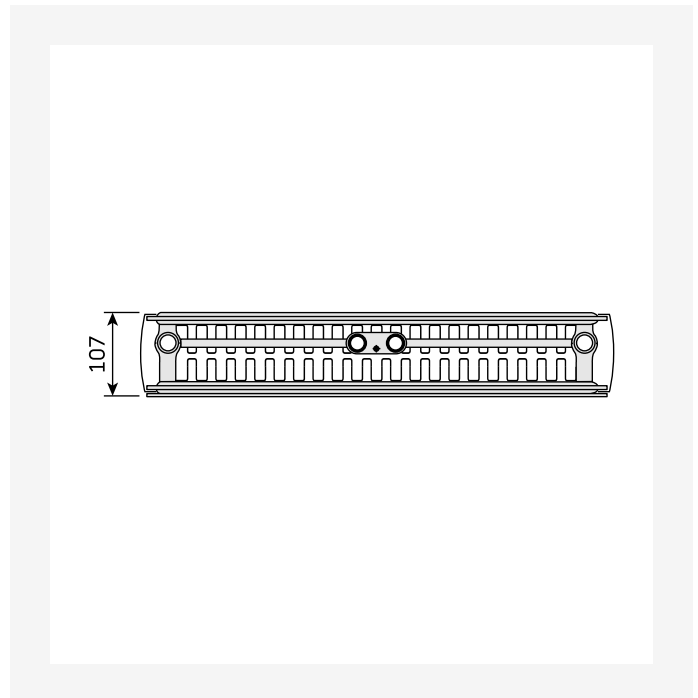

Resources

ProductImage - Vertical design radiator Faro V, FAV, 30 degrees, white.

DimensionalDrawing - New_Faro V front view

DimensionalDrawing - New_Kos V-Faro V rear view

DimensionalDrawing - New_Kos V-Faro V top view