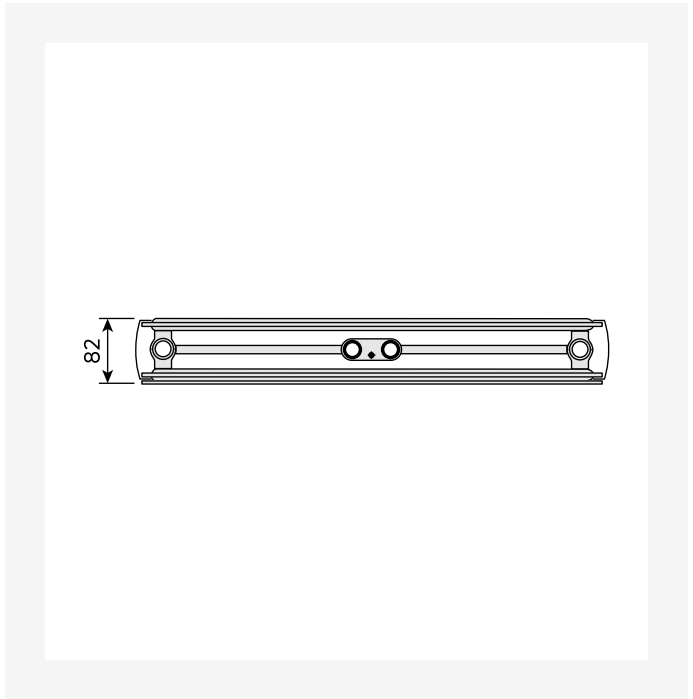

DimensionalDrawing - New_Kos V-Faro V top view

Resources