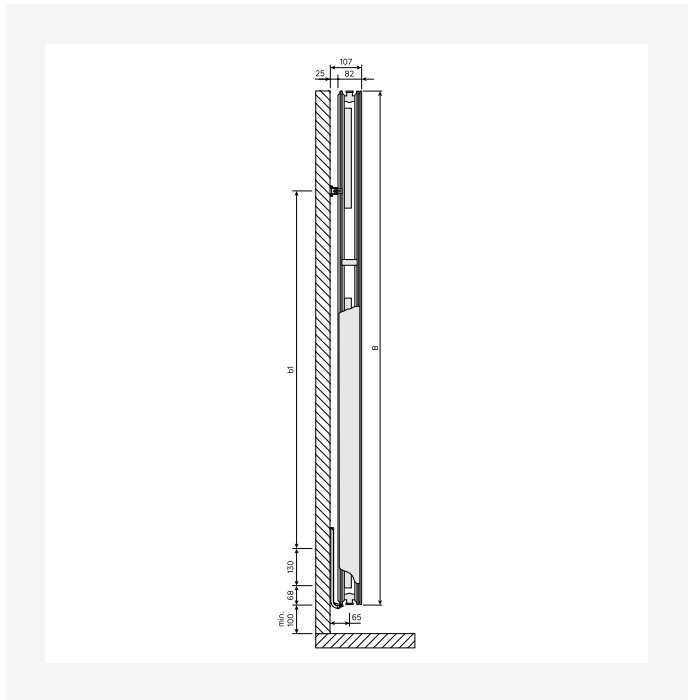

The style of **Faro V** is emphasised by a finely profiled front panel and rounded side panels. Like tall interior furnishings, this designer radiator is not only intended to create a sense of height, it is also a powerful heat source in areas where wall space is at a premium. The standard colour is RAL 9016 white, but many other colours and finishes are available on request. For increased functionality in the bathroom and kitchen, a stainless steel towel bar is available as an accessory. Complete with brackets including set of screws and dowels with mounting instructions, side covers with installation clips, 3 brass blanking plugs and air-vent.

Specifications

PROPERTIES	UNIT	VALUES
ETIM Class		EC011022
Material		Steel
Type		21, 22
Surface structure		Flat smooth
Max working pressure	bar	10
Number of standard connections		4
Heat output according to recognized EN 442 laboratory		Yes
Max. Operating Temperature	°C	110
Standard color		Yes
Color		White
RAL number		9016
Grill/Cover plate		Yes
Grill/Cover plate		Yes
Gloss value		Glossy
Thread dimension (inch)		1/2 inch
Thread connection		Internal thread
With single-point connection		Yes
With air vent connection		Yes
With air valve/vent		Yes
With drain option		Yes

Resources

ProductImage - Vertical design radiator Faro V, FAV, 30 degrees, white.

DimensionalDrawing - New_Faro V front view

DimensionalDrawing - New_Kos V-Faro V rear view

DimensionalDrawing - New_Kos V-Faro V top view

Resources

DimensionalDrawing - New_Kos V-Faro V top view

DimensionalDrawing - New_Kos V-Faro V top view

DimensionalDrawing - New_Kos V-Faro V side view

DimensionalDrawing - New_Kos V-Faro V side view

Resources