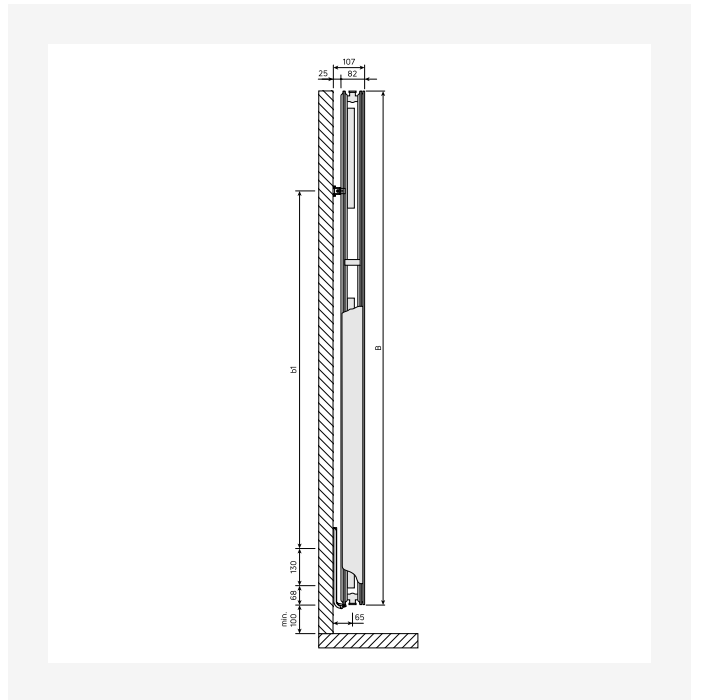

Resources

ProductImage - Vertical design radiator Faro V, FAV, 30 degrees, white.

DimensionalDrawing - New_Faro V front view

DimensionalDrawing - New_Kos V-Faro V rear view

DimensionalDrawing - New_Kos V-Faro V top view

Resources

DimensionalDrawing - New_Kos V-Faro V top view

DimensionalDrawing - New_Kos V-Faro V top view

DimensionalDrawing - New_Kos V-Faro V side view

DimensionalDrawing - New_Kos V-Faro V side view

Resources

DimensionalDrawing - New_Kos V-Faro V side view

DimensionalDrawing - Verticals connection options

DimensionalDrawing - Kos V and Faro V, type 22, top view

DimensionalDrawing - Kos V and Faro V type 22, side view

Resources

DimensionalDrawing - Kos V and Faro V back view

DimensionalDrawing - Kos V and Faro V type 20, top view

KOS V (mm)				
B	1500	1800	1950	2100
b1	1150	1450	1600	1750
b2	952	1252	1402	1552

DimensionalDrawing - Kos V, Faro V - table B