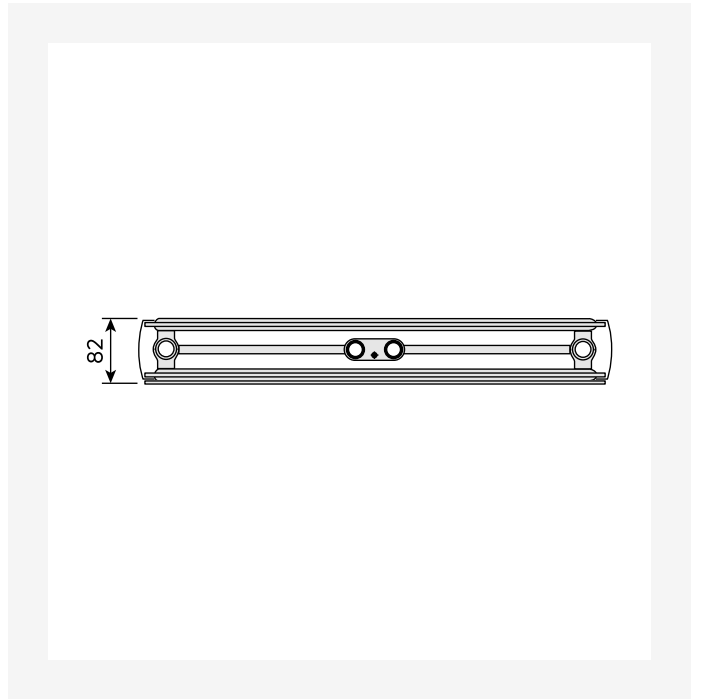

DimensionalDrawing - New_Kos V-Faro V top view

Resources