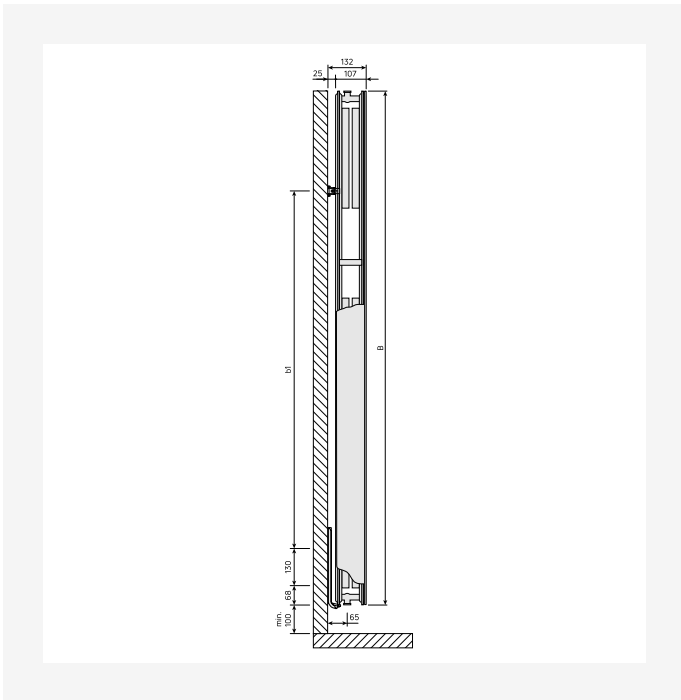

Resources

ProductImage - Vertical design radiator Faro V, FAV, 30 degrees, white.

DimensionalDrawing - New_Faro V front view

DimensionalDrawing - New_Kos V-Faro V rear view

DimensionalDrawing - New_Kos V-Faro V top view

Resources

DimensionalDrawing - New_Kos V-Faro V top view

DimensionalDrawing - New_Kos V-Faro V top view

DimensionalDrawing - New_Kos V-Faro V side view

DimensionalDrawing - New_Kos V-Faro V side view

Resources

DimensionalDrawing - New_Kos V-Faro V side view

DimensionalDrawing - Verticals connection options

DimensionalDrawing - Kos V and Faro V, type 22, top view

DimensionalDrawing - Kos V and Faro V type 22, side view

Resources

DimensionalDrawing - Kos V and Faro V back view

DimensionalDrawing - Kos V and Faro V type 20, top view

KOS V (mm)				
B	1500	1800	1950	2100
b1	1150	1450	1600	1750
b2	952	1252	1402	1552

DimensionalDrawing - Kos V, Faro V - table B