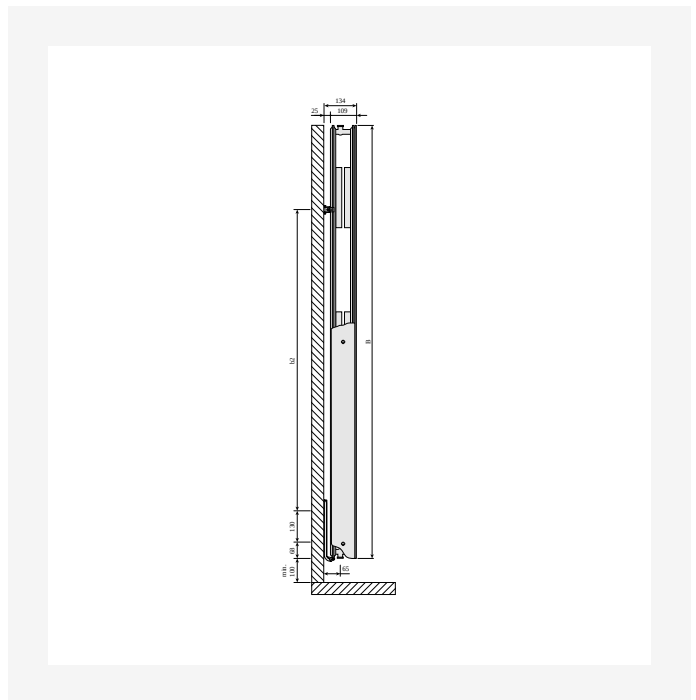

The style of **Faro V** is emphasised by a finely profiled front panel and rounded side panels. Like tall interior furnishings, this designer radiator is not only intended to create a sense of height, it is also a powerful heat source in areas where wall space is at a premium. The standard colour is RAL 9016 white, but many other colours and finishes are available on request. For increased functionality in the bathroom and kitchen, a stainless steel towel bar is available as an accessory. Complete with brackets including set of screws and dowels with mounting instructions, side covers with installation clips, 3 brass blanking plugs and air-vent.

Resources

ProductImage - Vertical design radiator Faro V, FAV, 30 degrees, white.

DimensionalDrawing - New_Faro V front view

DimensionalDrawing - New_Kos V-Faro V rear view

DimensionalDrawing - New_Kos V-Faro V top view

Resources

DimensionalDrawing - New_Kos V-Faro V top view

DimensionalDrawing - New_Kos V-Faro V top view

DimensionalDrawing - New_Kos V-Faro V side view

DimensionalDrawing - New_Kos V-Faro V side view

Resources

DimensionalDrawing - New_Kos V-Faro V side view

DimensionalDrawing - Verticals connection options

DimensionalDrawing - Kos V and Faro V, type 22, top view

DimensionalDrawing - Kos V and Faro V type 22, side view