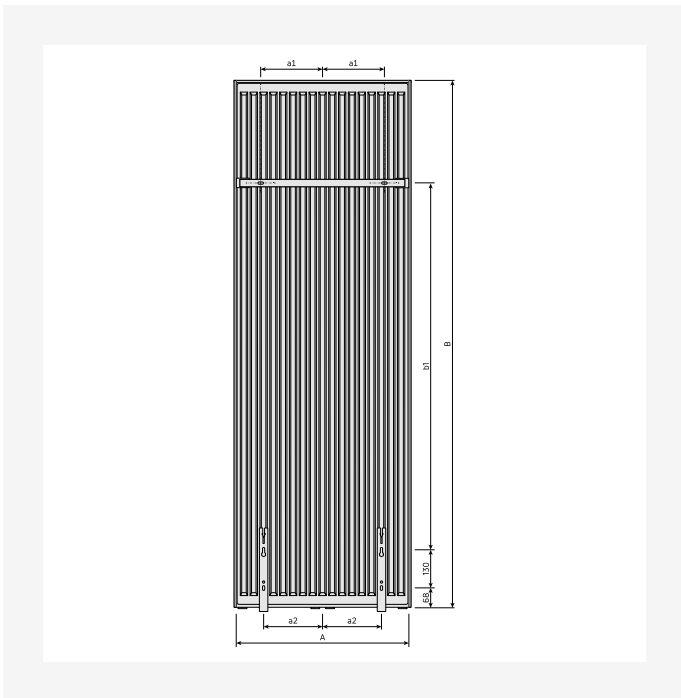

The style of **Faro V** is emphasised by a finely profiled front panel and rounded side panels. Like tall interior furnishings, this designer radiator is not only intended to create a sense of height, it is also a powerful heat source in areas where wall space is at a premium. The standard colour is RAL 9016 white, but many other colours and finishes are available on request. For increased functionality in the bathroom and kitchen, a stainless steel towel bar is available as an accessory. Complete with brackets including set of screws and dowels with mounting instructions, side covers with installation clips, 3 brass blanking plugs and air-vent.

Area of application

Faro V is ideal for residential and commercial spaces where wall space is limited. It is a powerful heat source with factory-fitted steel plates, side panels, and top grill. Suitable for 2-pipe pumped indirect heating systems with 6 x ½" BSP connections.

Specifications

| PROPERTIES | UNIT | VALUES |
|---|------|-----------------|
| ETIM Class | | EC011022 |
| Material | | Steel |
| Type | | 21, 22 |
| Surface structure | | Flat smooth |
| Max working pressure | bar | 10 |
| Number of standard connections | | 4 |
| Heat output according to recognized EN 442 laboratory | | Yes |
| Max. Operating Temperature | °C | 110 |
| Standard color | | Yes |
| Color | | White |
| RAL number | | 9016 |
| Grill/Cover plate | | Yes |
| Grill/Cover plate | | Yes |
| Gloss value | | Glossy |
| Thread dimension (inch) | | 1/2 inch |
| Thread connection | | Internal thread |
| With single-point connection | | Yes |
| With air vent connection | | Yes |
| With air valve/vent | | Yes |
| With drain option | | Yes |

Resources

ProductImage - Vertical design radiator Faro V, FAV, 30 degrees, white.

DimensionalDrawing - New_Faro V front view

DimensionalDrawing - New_Kos V-Faro V rear view

DimensionalDrawing - New_Kos V-Faro V top view