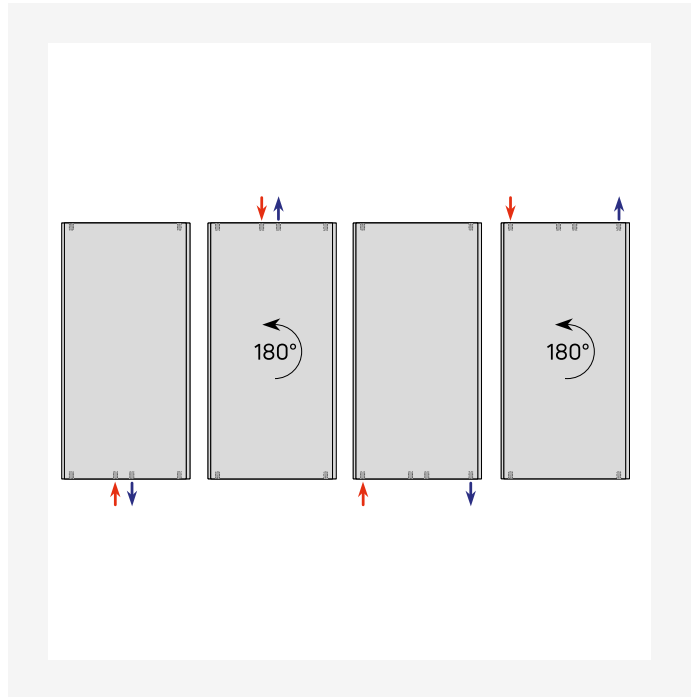

Resources

ProductImage - Vertical design radiator Faro V, FAV, 30 degrees, white.

DimensionalDrawing - New_Faro V front view

DimensionalDrawing - New_Kos V-Faro V rear view

DimensionalDrawing - New_Kos V-Faro V top view

Resources

DimensionalDrawing - New_Kos V-Faro V top view

DimensionalDrawing - New_Kos V-Faro V top view

DimensionalDrawing - New_Kos V-Faro V side view

DimensionalDrawing - New_Kos V-Faro V side view

Resources

DimensionalDrawing - New_Kos V-Faro V side view

DimensionalDrawing - Verticals connection options

DimensionalDrawing - Kos V and Faro V, type 22, top view

DimensionalDrawing - Kos V and Faro V type 22, side view

Resources

DimensionalDrawing - Kos V and Faro V back view

DimensionalDrawing - Kos V and Faro V type 20, top view

| KOS V (mm) | | | | |
|------------|-------------|-------------|-------------|-------------|
| B | 1500 | 1800 | 1950 | 2100 |
| b1 | 1150 | 1450 | 1600 | 1750 |
| b2 | 952 | 1252 | 1402 | 1552 |