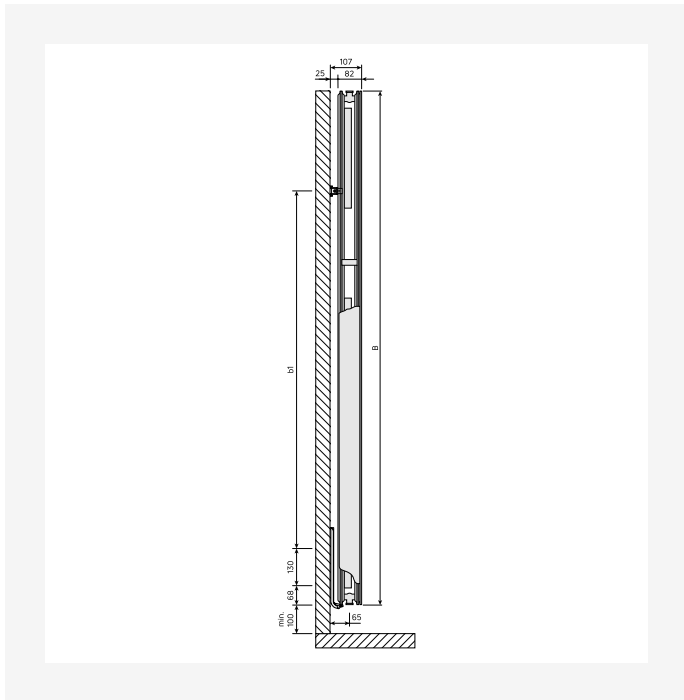

Specifications

| PROPERTIES | UNIT | VALUES |
|---|------|-----------------|
| ETIM Class | | EC011022 |
| Material | | Steel |
| Type | | 21, 22 |
| Surface structure | | Flat smooth |
| Max working pressure | bar | 10 |
| Number of standard connections | | 4 |
| Heat output according to recognized EN 442 laboratory | | Yes |
| Max. Operating Temperature | °C | 110 |
| Standard color | | Yes |
| Color | | White |
| RAL number | | 9016 |
| Grill/Cover plate | | Yes |
| Grill/Cover plate | | Yes |
| Gloss value | | Glossy |
| Thread dimension (inch) | | 1/2 inch |
| Thread connection | | Internal thread |
| With single-point connection | | Yes |
| With air vent connection | | Yes |
| With air valve/vent | | Yes |
| With drain option | | Yes |

Resources

ProductImage - Vertical design radiator Faro V, FAV, 30 degrees, white.

DimensionalDrawing - New_Faro V front view

DimensionalDrawing - New_Kos V-Faro V rear view

DimensionalDrawing - New_Kos V-Faro V top view

Resources

DimensionalDrawing - New_Kos V-Faro V top view

DimensionalDrawing - New_Kos V-Faro V top view

DimensionalDrawing - New_Kos V-Faro V side view

DimensionalDrawing - New_Kos V-Faro V side view

Resources

Resources

DimensionalDrawing - Kos V and Faro V back view

DimensionalDrawing - Kos V and Faro V type 20, top view

| KOS V (mm) | | | | |
|------------|-------------|-------------|-------------|-------------|
| B | 1500 | 1800 | 1950 | 2100 |
| b1 | 1150 | 1450 | 1600 | 1750 |
| b2 | 952 | 1252 | 1402 | 1552 |