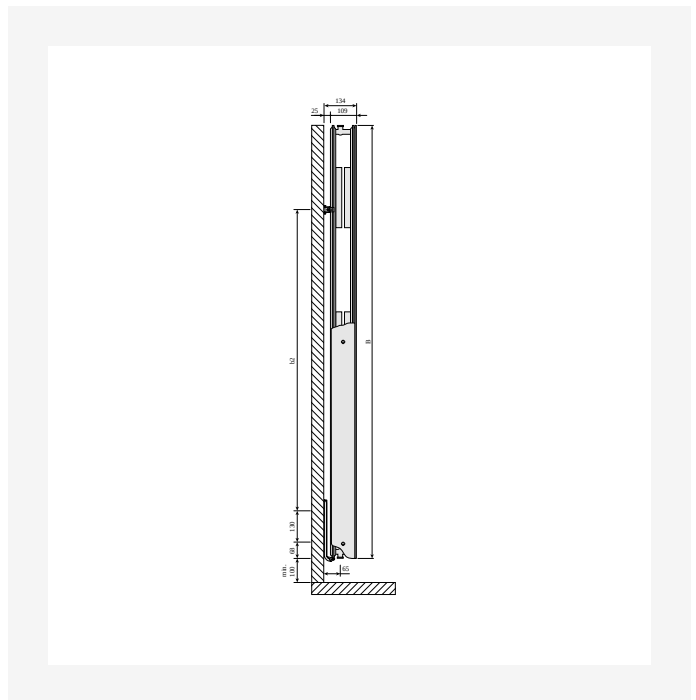

Resources

ProductImage - Vertical design radiator Faro V, FAV, 30 degrees, white.

DimensionalDrawing - New_Faro V front view

DimensionalDrawing - New_Kos V-Faro V rear view

DimensionalDrawing - New_Kos V-Faro V top view

Resources

DimensionalDrawing - New_Kos V-Faro V top view

DimensionalDrawing - New_Kos V-Faro V top view

DimensionalDrawing - New_Kos V-Faro V side view

DimensionalDrawing - New_Kos V-Faro V side view

Resources

DimensionalDrawing - New_Kos V-Faro V side view

DimensionalDrawing - Verticals connection options

DimensionalDrawing - Kos V and Faro V, type 22, top view

DimensionalDrawing - Kos V and Faro V type 22, side view

DimensionalDrawing - Kos V, Faro V - table B

| KOS V (mm) | | | | |
|------------|------------|------------|------------|------------|
| A | 320 | 470 | 620 | 770 |
| a1 | 60 | 135 | 210 | 285 |
| a2 | 75 | 125 | 200 | 250 |