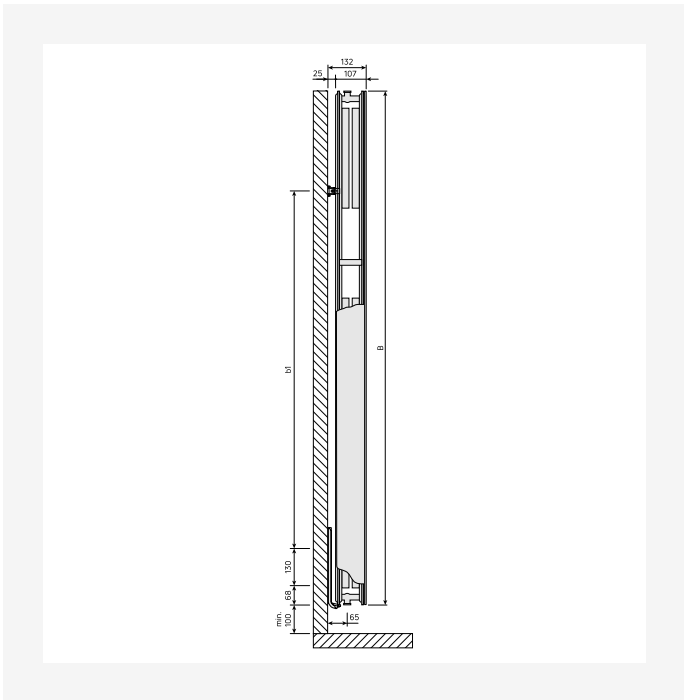

Specifications

| PROPERTIES | UNIT | VALUES |
|---|------|-----------------|
| ETIM Class | | EC011022 |
| Material | | Steel |
| Type | | 21, 22 |
| Surface structure | | Flat smooth |
| Max working pressure | bar | 10 |
| Number of standard connections | | 4 |
| Heat output according to recognized EN 442 laboratory | | Yes |
| Max. Operating Temperature | °C | 110 |
| Standard color | | Yes |
| Color | | White |
| RAL number | | 9016 |
| Grill/Cover plate | | Yes |
| Grill/Cover plate | | Yes |
| Gloss value | | Glossy |
| Thread dimension (inch) | | 1/2 inch |
| Thread connection | | Internal thread |
| With single-point connection | | Yes |
| With air vent connection | | Yes |
| With air valve/vent | | Yes |
| With drain option | | Yes |

Resources

ProductImage - Vertical design radiator Faro V, FAV, 30 degrees, white.

DimensionalDrawing - New_Faro V front view

DimensionalDrawing - New_Kos V-Faro V rear view

DimensionalDrawing - New_Kos V-Faro V top view

Resources

DimensionalDrawing - New_Kos V-Faro V top view

DimensionalDrawing - New_Kos V-Faro V top view

DimensionalDrawing - New_Kos V-Faro V side view

DimensionalDrawing - New_Kos V-Faro V side view

Resources

Resources

DimensionalDrawing - Kos V and Faro V back view

DimensionalDrawing - Kos V and Faro V type 20, top view

| KOS V (mm) | | | | |
|------------|-------------|-------------|-------------|-------------|
| B | 1500 | 1800 | 1950 | 2100 |
| b1 | 1150 | 1450 | 1600 | 1750 |
| b2 | 952 | 1252 | 1402 | 1552 |