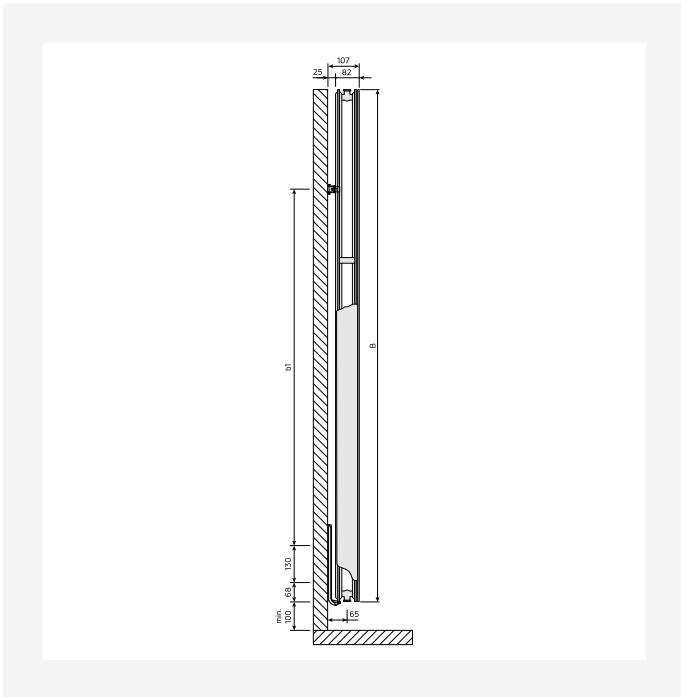

Resources

ProductImage - Vertical design radiator Faro V, FAV, 30 degrees, white.

DimensionalDrawing - New_Faro V front view

DimensionalDrawing - New_Kos V-Faro V rear view

DimensionalDrawing - New_Kos V-Faro V top view

Resources

DimensionalDrawing - New_Kos V-Faro V top view

DimensionalDrawing - New_Kos V-Faro V top view

DimensionalDrawing - New_Kos V-Faro V side view

DimensionalDrawing - New_Kos V-Faro V side view

Resources

DimensionalDrawing - New_Kos V-Faro V side view

DimensionalDrawing - Verticals connection options

DimensionalDrawing - Kos V and Faro V, type 22, top view

DimensionalDrawing - Kos V and Faro V type 22, side view

Resources

DimensionalDrawing - Kos V and Faro V back view

DimensionalDrawing - Kos V and Faro V type 20, top view

| KOS V (mm) | | | | |
|------------|-------------|-------------|-------------|-------------|
| B | 1500 | 1800 | 1950 | 2100 |
| b1 | 1150 | 1450 | 1600 | 1750 |
| b2 | 952 | 1252 | 1402 | 1552 |