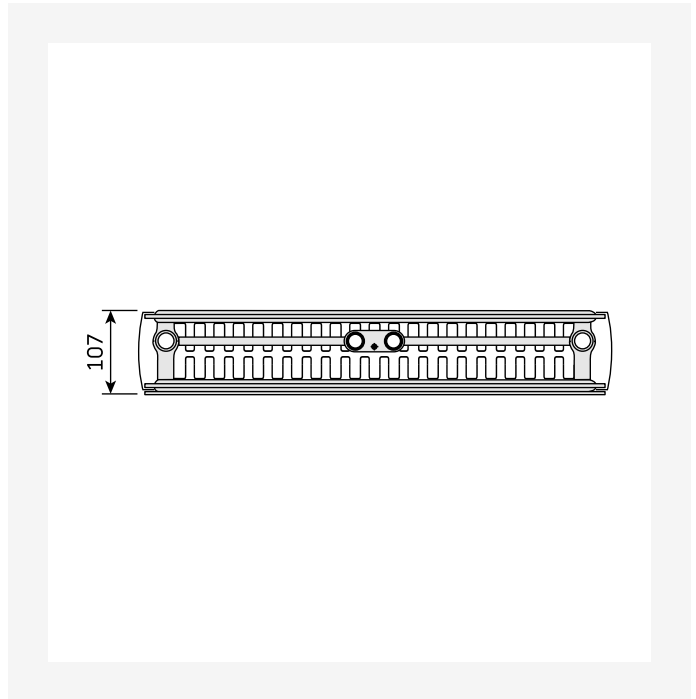

The style of **Faro V** is emphasised by a finely profiled front panel and rounded side panels. Like tall interior furnishings, this designer radiator is not only intended to create a sense of height, it is also a powerful heat source in areas where wall space is at a premium. The standard colour is RAL 9016 white, but many other colours and finishes are available on request. For increased functionality in the bathroom and kitchen, a stainless steel towel bar is available as an accessory. Complete with brackets including set of screws and dowels with mounting instructions, side covers with installation clips, 3 brass blanking plugs and air-vent.

Area of application

Faro V is ideal for residential and commercial spaces where wall space is limited. It is a powerful heat source with factory-fitted steel plates, side panels, and top grill. Suitable for 2-pipe pumped indirect heating systems with 6 x ½" BSP connections.

Resources

ProductImage - Vertical design radiator Faro V, FAV, 30 degrees, white.

DimensionalDrawing - New_Faro V front view

DimensionalDrawing - New_Kos V-Faro V rear view

DimensionalDrawing - New_Kos V-Faro V top view