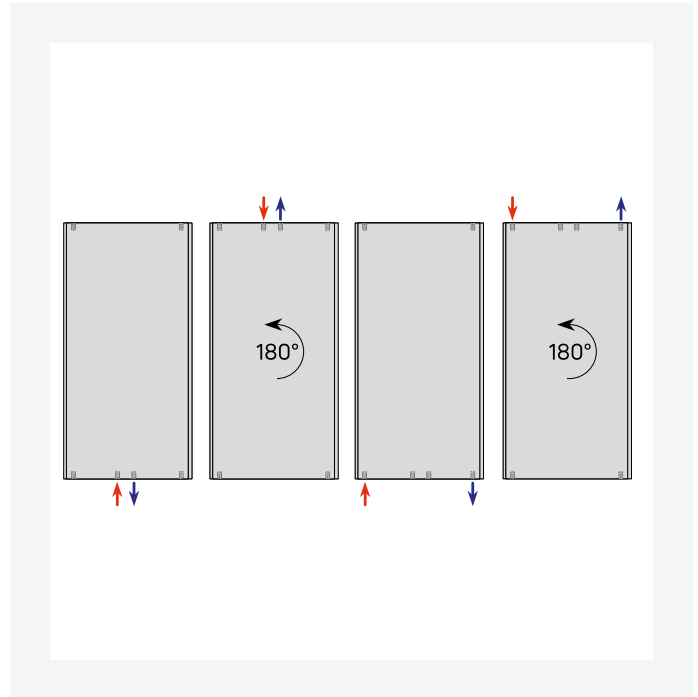

Resources

ProductImage - Vertical design radiator Faro V, FAV, 30 degrees, white.

DimensionalDrawing - New_Faro V front view

DimensionalDrawing - New_Kos V-Faro V rear view

DimensionalDrawing - New_Kos V-Faro V top view

Resources

DimensionalDrawing - New_Kos V-Faro V top view

DimensionalDrawing - New_Kos V-Faro V top view

DimensionalDrawing - New_Kos V-Faro V side view

DimensionalDrawing - New_Kos V-Faro V side view

Resources

DimensionalDrawing - New_Kos V-Faro V side view

DimensionalDrawing - Verticals connection options

DimensionalDrawing - Kos V and Faro V, type 22, top view

DimensionalDrawing - Kos V and Faro V type 22, side view

Resources

DimensionalDrawing - Kos V and Faro V back view

DimensionalDrawing - Kos V and Faro V type 20, top view

KOS V (mm)				
B	1500	1800	1950	2100
b1	1150	1450	1600	1750
b2	952	1252	1402	1552

DimensionalDrawing - Kos V, Faro V - table B