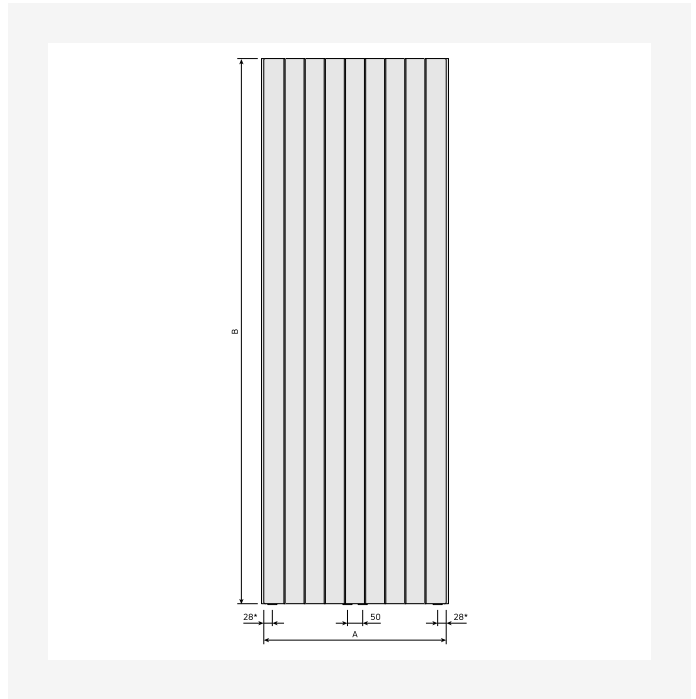

Resources

DimensionalDrawing - New_Faro V front view