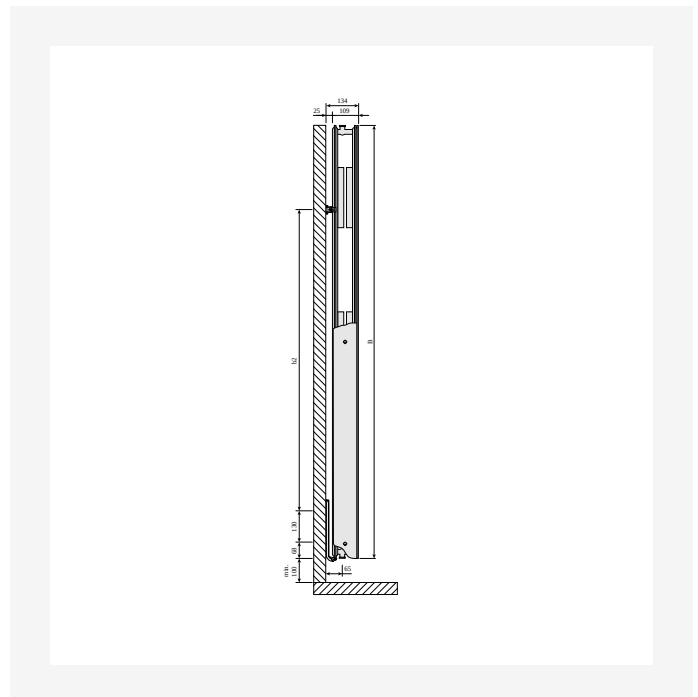

Resources

ProductImage - Vertical design radiator Faro V, FAV, 30 degrees, white.

DimensionalDrawing - New_Faro V front view

DimensionalDrawing - New_Kos V-Faro V rear view

DimensionalDrawing - New_Kos V-Faro V top view

Resources

DimensionalDrawing - New_Kos V-Faro V top view

DimensionalDrawing - New_Kos V-Faro V top view

DimensionalDrawing - New_Kos V-Faro V side view

DimensionalDrawing - New_Kos V-Faro V side view

Resources

DimensionalDrawing - New_Kos V-Faro V side view

DimensionalDrawing - Verticals connection options

DimensionalDrawing - Kos V and Faro V, type 22, top view

DimensionalDrawing - Kos V and Faro V type 22, side view

Resources

DimensionalDrawing - Kos V and Faro V back view

DimensionalDrawing - Kos V and Faro V type 20, top view

KOS V (mm)				
B	1500	1800	1950	2100
b1	1150	1450	1600	1750
b2	952	1252	1402	1552

DimensionalDrawing - Kos V, Faro V - table B