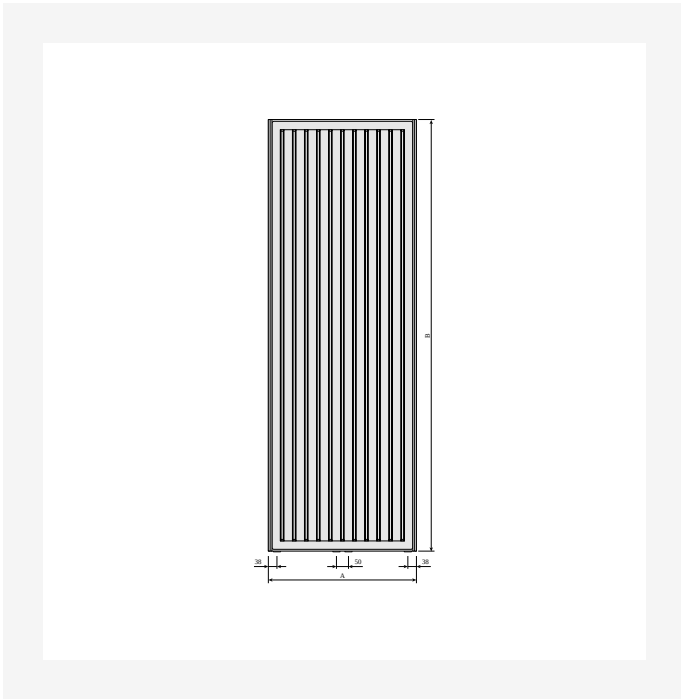

Resources

DimensionalDrawing - Kos V and Faro V back view

KOS V (mm)				
B	1500	1800	1950	2100
b1	1150	1450	1600	1750
b2	952	1252	1402	1552

DimensionalDrawing - Kos V, Faro V - table B

KOS V (mm)				
A	320	470	620	770
a1	60	135	210	285
a2	75	125	200	250

DimensionalDrawing - Kos V, Faro V - table A