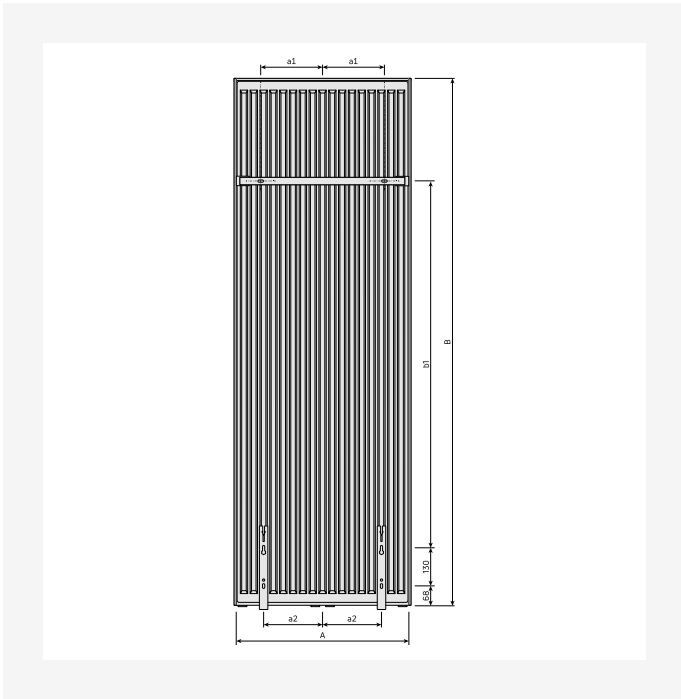

The style of **Faro V** is emphasised by a finely profiled front panel and rounded side panels. Like tall interior furnishings, this designer radiator is not only intended to create a sense of height, it is also a powerful heat source in areas where wall space is at a premium. The standard colour is RAL 9016 white, but many other colours and finishes are available on request. For increased functionality in the bathroom and kitchen, a stainless steel towel bar is available as an accessory. Complete with brackets including set of screws and dowels with mounting instructions, side covers with installation clips, 3 brass blanking plugs and air-vent.

Area of application

Faro V is ideal for residential and commercial spaces where wall space is limited. It is a powerful heat source with factory-fitted steel plates, side panels, and top grill. Suitable for 2-pipe pumped indirect heating systems with 6 x ½" BSP connections.

Resources

ProductImage - Vertical design radiator Faro V, FAV, 30 degrees, white.

DimensionalDrawing - New_Faro V front view

DimensionalDrawing - New_Kos V-Faro V rear view

DimensionalDrawing - New_Kos V-Faro V top view