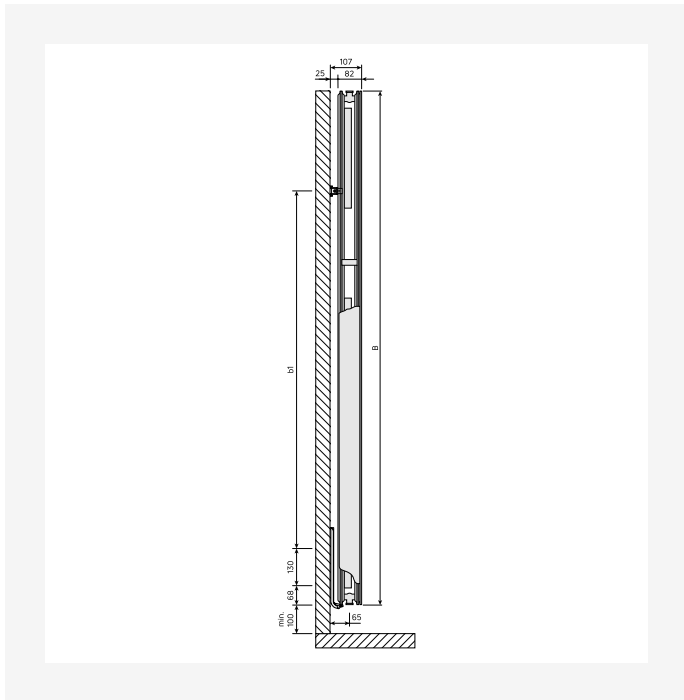

Resources

ProductImage - Vertical design radiator Faro V, FAV, 30 degrees, white.

DimensionalDrawing - New_Faro V front view

DimensionalDrawing - New_Kos V-Faro V rear view

DimensionalDrawing - New_Kos V-Faro V top view

Resources

DimensionalDrawing - New_Kos V-Faro V top view

DimensionalDrawing - New_Kos V-Faro V top view

DimensionalDrawing - New_Kos V-Faro V side view

DimensionalDrawing - New_Kos V-Faro V side view

Resources

DimensionalDrawing - New_Kos V-Faro V side view

DimensionalDrawing - Verticals connection options

DimensionalDrawing - Kos V and Faro V, type 22, top view

DimensionalDrawing - Kos V and Faro V type 22, side view

Resources

DimensionalDrawing - Kos V and Faro V back view

DimensionalDrawing - Kos V and Faro V type 20, top view

KOS V (mm)				
B	1500	1800	1950	2100
b1	1150	1450	1600	1750
b2	952	1252	1402	1552

DimensionalDrawing - Kos V, Faro V - table B