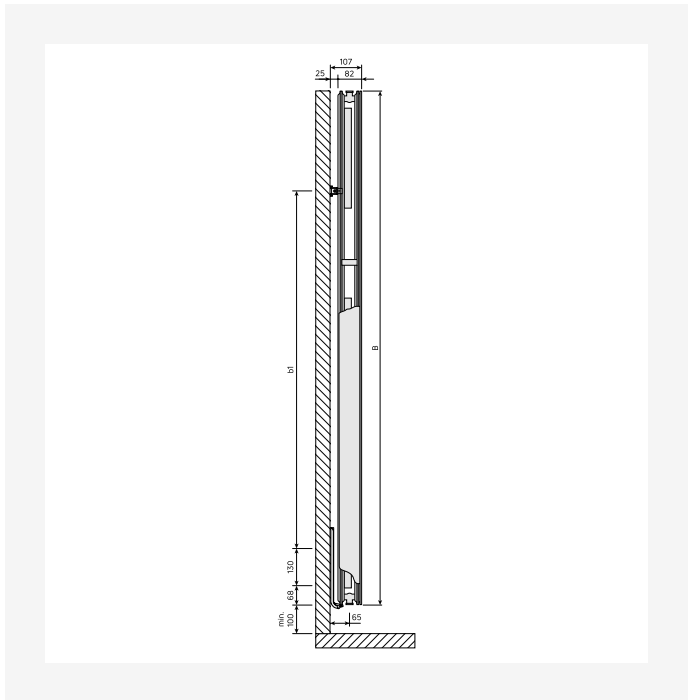

The style of **Faro V** is emphasised by a finely profiled front panel and rounded side panels. Like tall interior furnishings, this designer radiator is not only intended to create a sense of height, it is also a powerful heat source in areas where wall space is at a premium. The standard colour is RAL 9016 white, but many other colours and finishes are available on request. For increased functionality in the bathroom and kitchen, a stainless steel towel bar is available as an accessory. Complete with brackets including set of screws and dowels with mounting instructions, side covers with installation clips, 3 brass blanking plugs and air-vent.

Resources

ProductImage - Vertical design radiator Faro V, FAV, 30 degrees, white.

DimensionalDrawing - New_Faro V front view

DimensionalDrawing - New_Kos V-Faro V rear view

DimensionalDrawing - New_Kos V-Faro V top view

Resources

DimensionalDrawing - New_Kos V-Faro V top view

DimensionalDrawing - New_Kos V-Faro V top view

DimensionalDrawing - New_Kos V-Faro V side view

DimensionalDrawing - New_Kos V-Faro V side view

Resources

DimensionalDrawing - New_Kos V-Faro V side view

DimensionalDrawing - Verticals connection options

DimensionalDrawing - Kos V and Faro V, type 22, top view

DimensionalDrawing - Kos V and Faro V type 22, side view