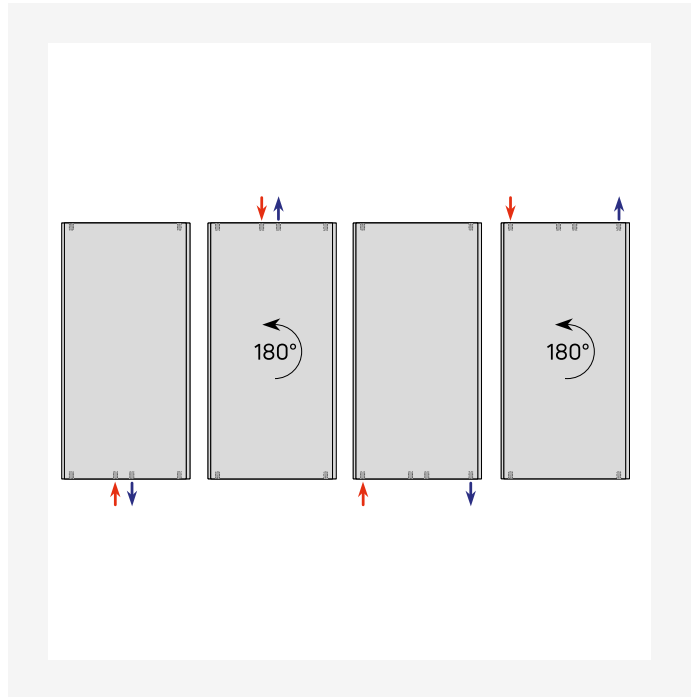

Resources

ProductImage - Vertical design radiator Faro V, FAV, 30 degrees, white.

DimensionalDrawing - New_Faro V front view

DimensionalDrawing - New_Kos V-Faro V rear view

DimensionalDrawing - New_Kos V-Faro V top view

Resources

DimensionalDrawing - New_Kos V-Faro V top view

DimensionalDrawing - New_Kos V-Faro V top view

DimensionalDrawing - New_Kos V-Faro V side view

DimensionalDrawing - New_Kos V-Faro V side view

Resources

DimensionalDrawing - New_Kos V-Faro V side view

DimensionalDrawing - Verticals connection options

DimensionalDrawing - Kos V and Faro V, type 22, top view

DimensionalDrawing - Kos V and Faro V type 22, side view

Resources

DimensionalDrawing - Kos V and Faro V back view

DimensionalDrawing - Kos V and Faro V type 20, top view

KOS V (mm)				
B	1500	1800	1950	2100
b1	1150	1450	1600	1750
b2	952	1252	1402	1552

DimensionalDrawing - Kos V, Faro V - table B