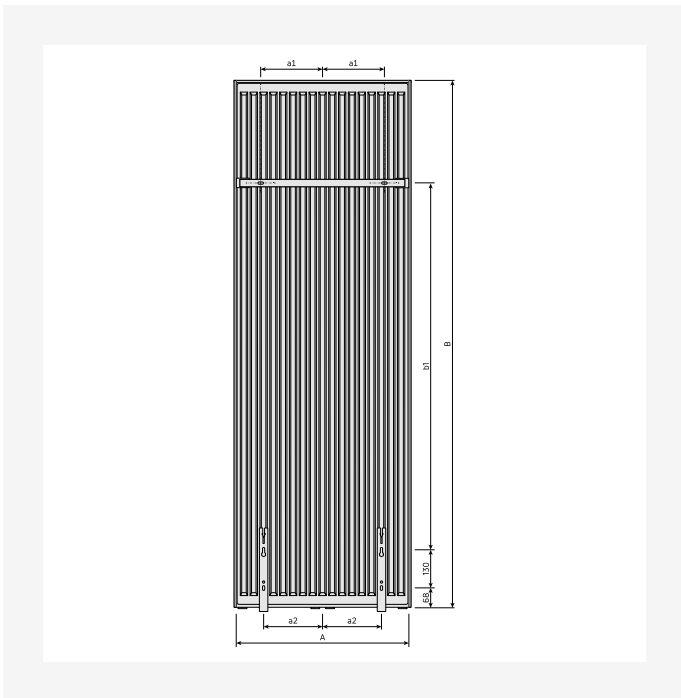

The style of **Faro V** is emphasised by a finely profiled front panel and rounded side panels. Like tall interior furnishings, this designer radiator is not only intended to create a sense of height, it is also a powerful heat source in areas where wall space is at a premium. The standard colour is RAL 9016 white, but many other colours and finishes are available on request. For increased functionality in the bathroom and kitchen, a stainless steel towel bar is available as an accessory. Complete with brackets including set of screws and dowels with mounting instructions, side covers with installation clips, 3 brass blanking plugs and air-vent.

Area of application

Faro V is ideal for residential and commercial spaces where wall space is limited. It is a powerful heat source with factory-fitted steel plates, side panels, and top grill. Suitable for 2-pipe pumped indirect heating systems with 6 x ½" BSP connections.

Resources

ProductImage - Vertical design radiator Faro V, FAV, 30 degrees, white.

DimensionalDrawing - New_Faro V front view

DimensionalDrawing - New_Kos V-Faro V rear view

DimensionalDrawing - New_Kos V-Faro V top view