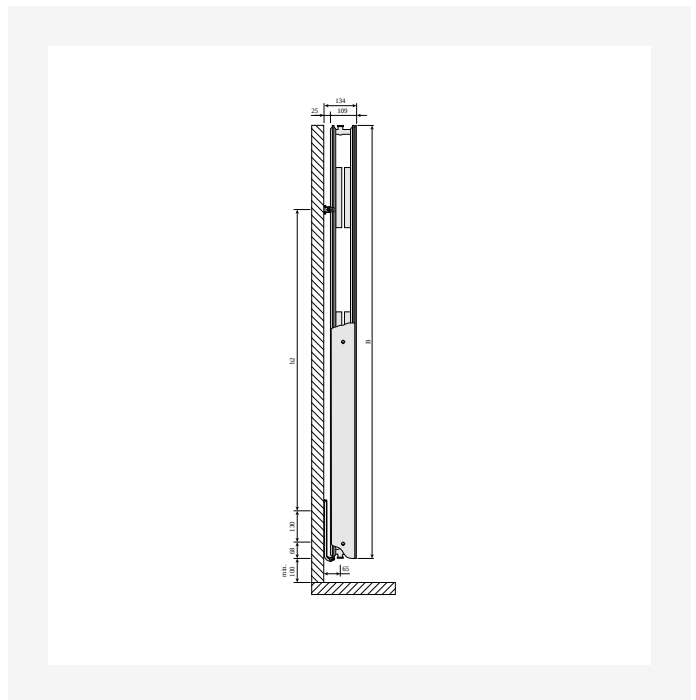

The style of **Faro V** is emphasised by a finely profiled front panel and rounded side panels. Like tall interior furnishings, this designer radiator is not only intended to create a sense of height, it is also a powerful heat source in areas where wall space is at a premium. The standard colour is RAL 9016 white, but many other colours and finishes are available on request. For increased functionality in the bathroom and kitchen, a stainless steel towel bar is available as an accessory. Complete with brackets including set of screws and dowels with mounting instructions, side covers with installation clips, 3 brass blanking plugs and air-vent.

Resources

ProductImage - Vertical design radiator Faro V, FAV, 30 degrees, white.

DimensionalDrawing - New_Faro V front view

DimensionalDrawing - New_Kos V-Faro V rear view

DimensionalDrawing - New_Kos V-Faro V top view

Resources

DimensionalDrawing - New_Kos V-Faro V top view

DimensionalDrawing - New_Kos V-Faro V top view

DimensionalDrawing - New_Kos V-Faro V side view

DimensionalDrawing - New_Kos V-Faro V side view

Resources

DimensionalDrawing - New_Kos V-Faro V side view

DimensionalDrawing - Verticals connection options

DimensionalDrawing - Kos V and Faro V, type 22, top view

DimensionalDrawing - Kos V and Faro V type 22, side view