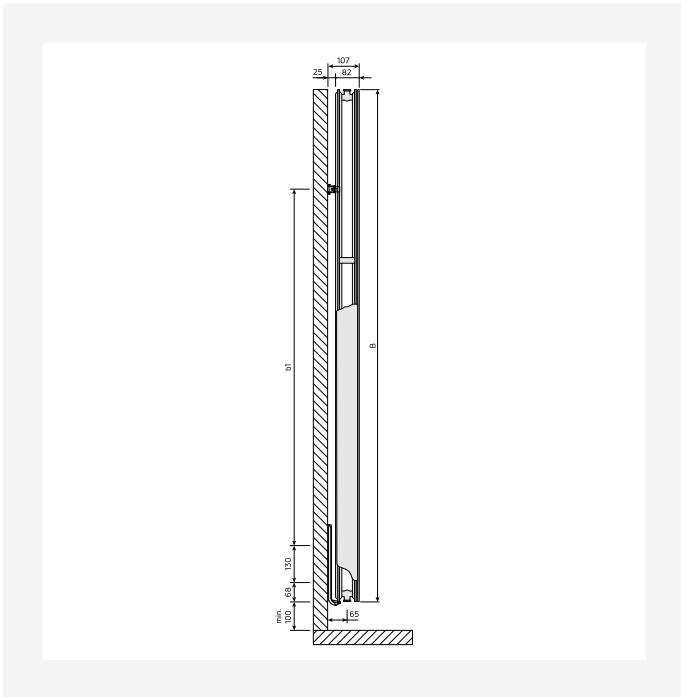

Resources

ProductImage - Vertical design radiator Faro V, FAV, 30 degrees, white.

DimensionalDrawing - New_Faro V front view

DimensionalDrawing - New_Kos V-Faro V rear view

DimensionalDrawing - New_Kos V-Faro V top view

Resources

DimensionalDrawing - New_Kos V-Faro V top view

DimensionalDrawing - New_Kos V-Faro V top view

DimensionalDrawing - New_Kos V-Faro V side view

DimensionalDrawing - New_Kos V-Faro V side view

Resources

DimensionalDrawing - New_Kos V-Faro V side view

DimensionalDrawing - Verticals connection options

DimensionalDrawing - Kos V and Faro V, type 22, top view

DimensionalDrawing - Kos V and Faro V type 22, side view

Resources

DimensionalDrawing - Kos V and Faro V back view

DimensionalDrawing - Kos V and Faro V type 20, top view

KOS V (mm)				
B	1500	1800	1950	2100
b1	1150	1450	1600	1750
b2	952	1252	1402	1552

DimensionalDrawing - Kos V, Faro V - table B