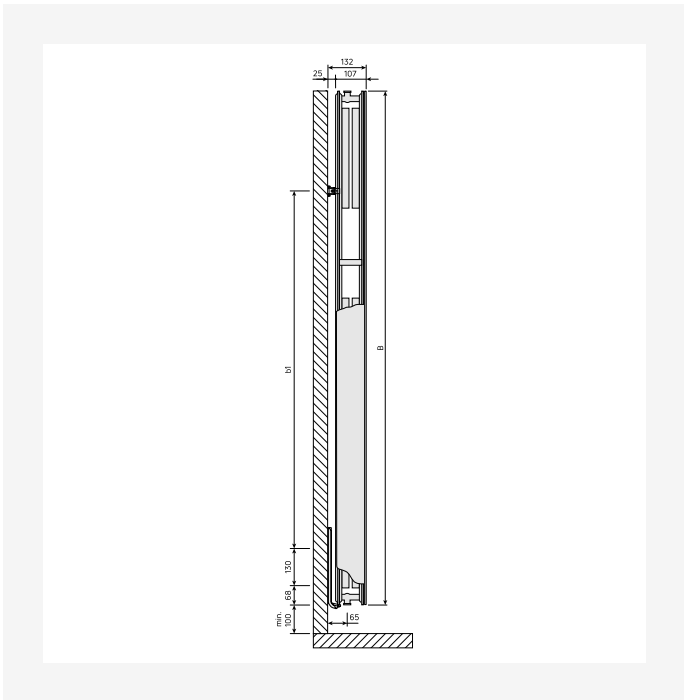

Resources

ProductImage - Vertical design radiator Faro V, FAV, 30 degrees, white.

DimensionalDrawing - New_Faro V front view

DimensionalDrawing - New_Kos V-Faro V rear view

DimensionalDrawing - New_Kos V-Faro V top view

Resources

DimensionalDrawing - New_Kos V-Faro V top view

DimensionalDrawing - New_Kos V-Faro V top view

DimensionalDrawing - New_Kos V-Faro V side view

DimensionalDrawing - New_Kos V-Faro V side view

Resources

DimensionalDrawing - New_Kos V-Faro V side view

DimensionalDrawing - Verticals connection options

DimensionalDrawing - Kos V and Faro V, type 22, top view

DimensionalDrawing - Kos V and Faro V type 22, side view

Resources

DimensionalDrawing - Kos V and Faro V back view

DimensionalDrawing - Kos V and Faro V type 20, top view

KOS V (mm)				
B	1500	1800	1950	2100
b1	1150	1450	1600	1750
b2	952	1252	1402	1552

DimensionalDrawing - Kos V, Faro V - table B