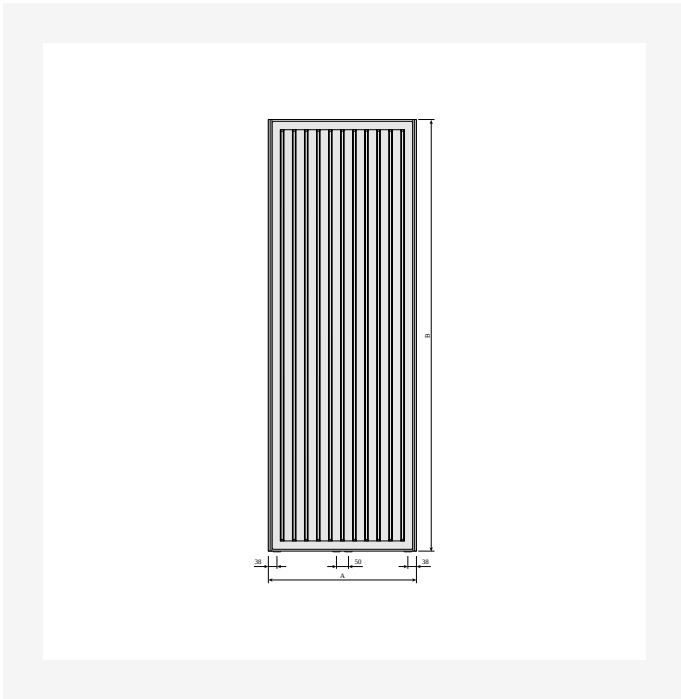

Resources

DimensionalDrawing - Kos V and Faro V back view

KOS V (mm)				
B	1500	1800	1950	2100
b1	1150	1450	1600	1750
b2	952	1252	1402	1552

DimensionalDrawing - Kos V, Faro V - table B

KOS V (mm)				
A	320	470	620	770
a1	60	135	210	285
a2	75	125	200	250

DimensionalDrawing - Kos V, Faro V - table A