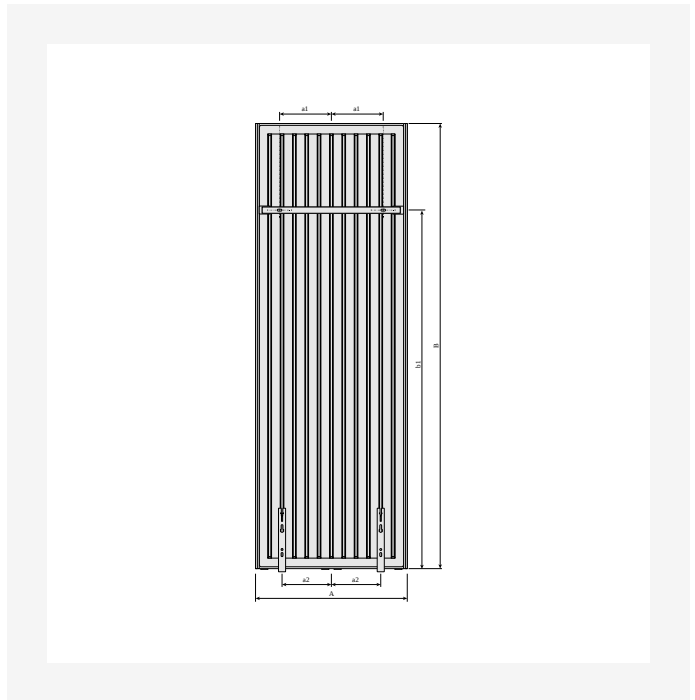

The style of **Faro V** is emphasised by a finely profiled front panel and rounded side panels. Like tall interior furnishings, this designer radiator is not only intended to create a sense of height, it is also a powerful heat source in areas where wall space is at a premium. The standard colour is RAL 9016 white, but many other colours and finishes are available on request. For increased functionality in the bathroom and kitchen, a stainless steel towel bar is available as an accessory. Complete with brackets including set of screws and dowels with mounting instructions, side covers with installation clips, 3 brass blanking plugs and air-vent.

# Resources

DimensionalDrawing - New\_Kos V-Faro V side view

DimensionalDrawing - Verticals connection options

DimensionalDrawing - Kos V and Faro V, type 22, top view

DimensionalDrawing - Kos V and Faro V type 22, side view

# Resources

DimensionalDrawing - Kos V and Faro V, type 21, top view

DimensionalDrawing - Kos V and Faro V type 21, side view

DimensionalDrawing - Kos V and Faro V type 20, side view

DimensionalDrawing - Kos V and Faro V with MCWV wall brackets, back view