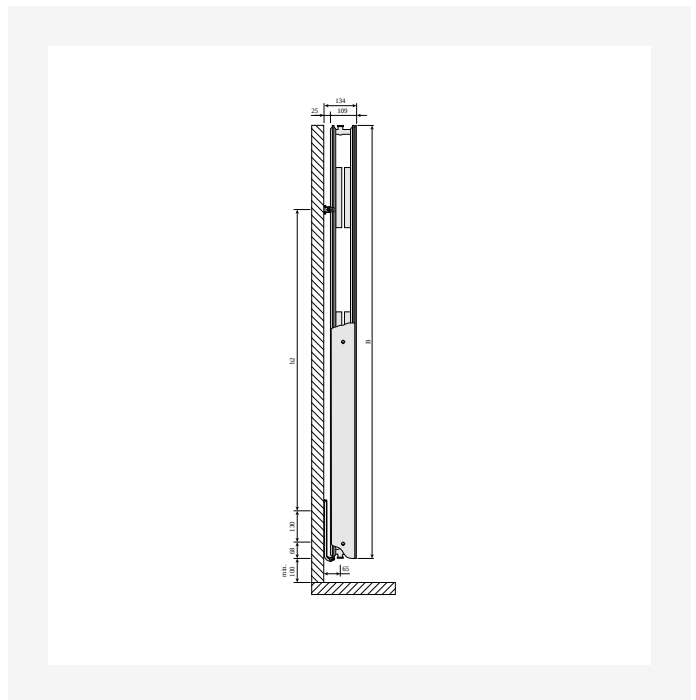

# Resources

ProductImage - Vertical design radiator Faro V, FAV, 30 degrees, white.

DimensionalDrawing - New\_Faro V front view

DimensionalDrawing - New\_Kos V-Faro V rear view

DimensionalDrawing - New\_Kos V-Faro V top view

# Resources

DimensionalDrawing - New\_Kos V-Faro V top view

DimensionalDrawing - New\_Kos V-Faro V top view

DimensionalDrawing - New\_Kos V-Faro V side view

DimensionalDrawing - New\_Kos V-Faro V side view

# Resources

DimensionalDrawing - New\_Kos V-Faro V side view

DimensionalDrawing - Verticals connection options

DimensionalDrawing - Kos V and Faro V, type 22, top view

DimensionalDrawing - Kos V and Faro V type 22, side view

# Resources

DimensionalDrawing - Kos V and Faro V back view

DimensionalDrawing - Kos V and Faro V type 20, top view

KOS V (mm)				
<b>B</b>	1500	1800	1950	2100
<b>b1</b>	1150	1450	1600	1750
<b>b2</b>	952	1252	1402	1552