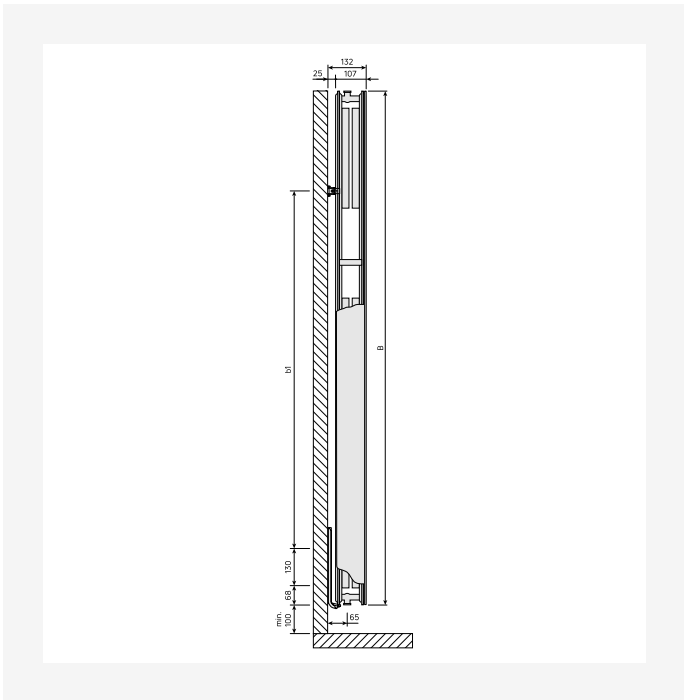

# Resources

ProductImage - Vertical design radiator Faro V, FAV, 30 degrees, white.

DimensionalDrawing - New\_Faro V front view

DimensionalDrawing - New\_Kos V-Faro V rear view

DimensionalDrawing - New\_Kos V-Faro V top view

# Resources

DimensionalDrawing - New\_Kos V-Faro V top view

DimensionalDrawing - New\_Kos V-Faro V top view

DimensionalDrawing - New\_Kos V-Faro V side view

DimensionalDrawing - New\_Kos V-Faro V side view

# Resources

DimensionalDrawing - New\_Kos V-Faro V side view

DimensionalDrawing - Verticals connection options

DimensionalDrawing - Kos V and Faro V, type 22, top view

DimensionalDrawing - Kos V and Faro V type 22, side view

# Resources

DimensionalDrawing - Kos V and Faro V back view

DimensionalDrawing - Kos V and Faro V type 20, top view

KOS V (mm)				
<b>B</b>	1500	1800	1950	2100
<b>b1</b>	1150	1450	1600	1750
<b>b2</b>	952	1252	1402	1552