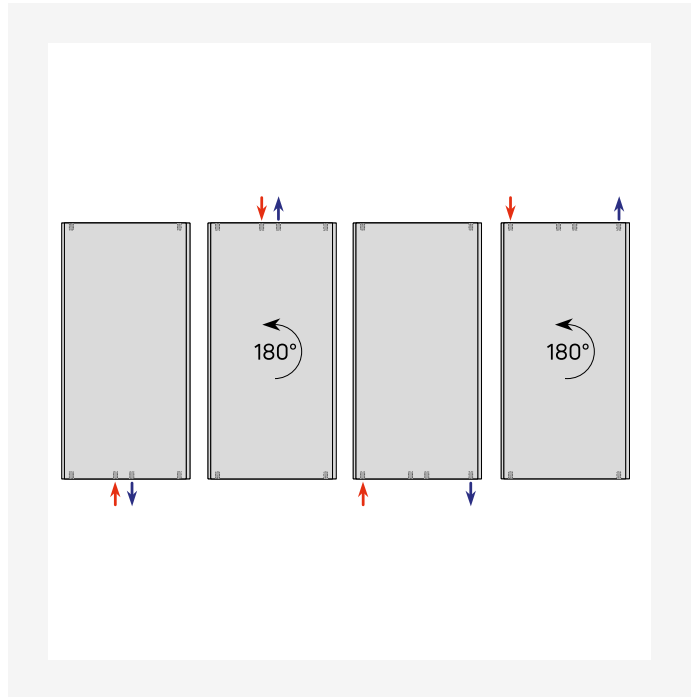

# Resources

ProductImage - Vertical design radiator Faro V, FAV, 30 degrees, white.

DimensionalDrawing - New\_Faro V front view

DimensionalDrawing - New\_Kos V-Faro V rear view

DimensionalDrawing - New\_Kos V-Faro V top view

# Resources

DimensionalDrawing - New\_Kos V-Faro V top view

DimensionalDrawing - New\_Kos V-Faro V top view

DimensionalDrawing - New\_Kos V-Faro V side view

DimensionalDrawing - New\_Kos V-Faro V side view

# Resources

DimensionalDrawing - New\_Kos V-Faro V side view

DimensionalDrawing - Verticals connection options

DimensionalDrawing - Kos V and Faro V, type 22, top view

DimensionalDrawing - Kos V and Faro V type 22, side view

# Resources

DimensionalDrawing - Kos V and Faro V back view

DimensionalDrawing - Kos V and Faro V type 20, top view

KOS V (mm)				
<b>B</b>	1500	1800	1950	2100
<b>b1</b>	1150	1450	1600	1750
<b>b2</b>	952	1252	1402	1552