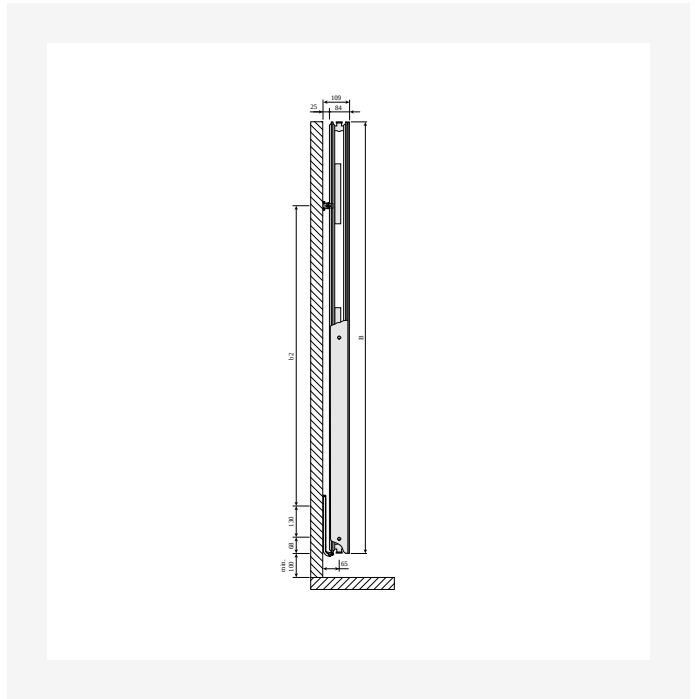

# Resources

DimensionalDrawing - New\_Kos V-Faro V side view

DimensionalDrawing - Verticals connection options

DimensionalDrawing - Kos V and Faro V, type 22, top view

DimensionalDrawing - Kos V and Faro V type 22, side view

# Resources

DimensionalDrawing - Kos V and Faro V, type 21, top view

DimensionalDrawing - Kos V and Faro V type 21, side view

DimensionalDrawing - Kos V and Faro V type 20, side view

DimensionalDrawing - Kos V and Faro V with MCWV wall brackets, back view

# Resources

DimensionalDrawing - Kos V and Faro V back view

DimensionalDrawing - Kos V and Faro V type 20, top view

KOS V (mm)				
<b>B</b>	1500	1800	1950	2100
<b>b1</b>	1150	1450	1600	1750
<b>b2</b>	952	1252	1402	1552

DimensionalDrawing - Kos V, Faro V - table B

KOS V (mm)				
<b>A</b>	320	470	620	770
<b>a1</b>	60	135	210	285
<b>a2</b>	75	125	200	250

DimensionalDrawing - Kos V, Faro V - table A