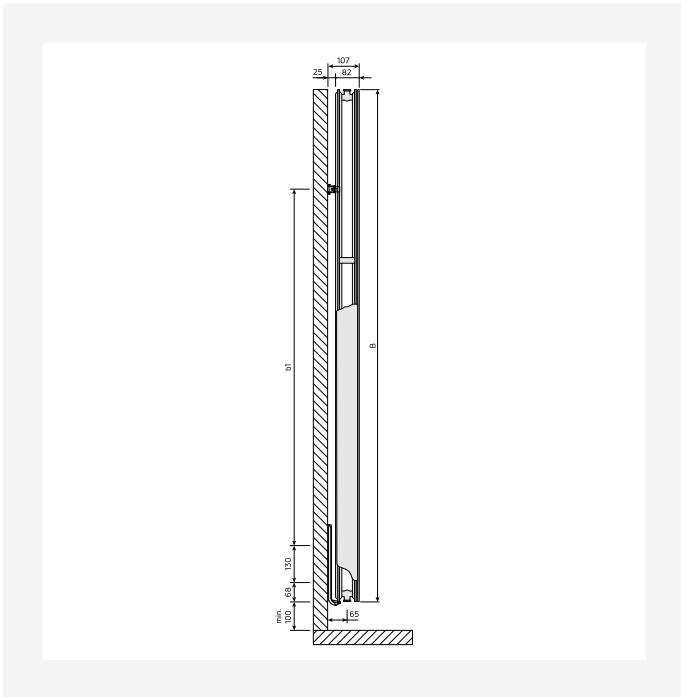

# Resources

ProductImage - Vertical design radiator Faro V, FAV, 30 degrees, white.

DimensionalDrawing - New\_Faro V front view

DimensionalDrawing - New\_Kos V-Faro V rear view

DimensionalDrawing - New\_Kos V-Faro V top view

# Resources

DimensionalDrawing - New\_Kos V-Faro V top view

DimensionalDrawing - New\_Kos V-Faro V top view

DimensionalDrawing - New\_Kos V-Faro V side view

DimensionalDrawing - New\_Kos V-Faro V side view

# Resources

DimensionalDrawing - New\_Kos V-Faro V side view

DimensionalDrawing - Verticals connection options

DimensionalDrawing - Kos V and Faro V, type 22, top view

DimensionalDrawing - Kos V and Faro V type 22, side view

# Resources

DimensionalDrawing - Kos V and Faro V back view

DimensionalDrawing - Kos V and Faro V type 20, top view

KOS V (mm)				
<b>B</b>	1500	1800	1950	2100
<b>b1</b>	1150	1450	1600	1750
<b>b2</b>	952	1252	1402	1552