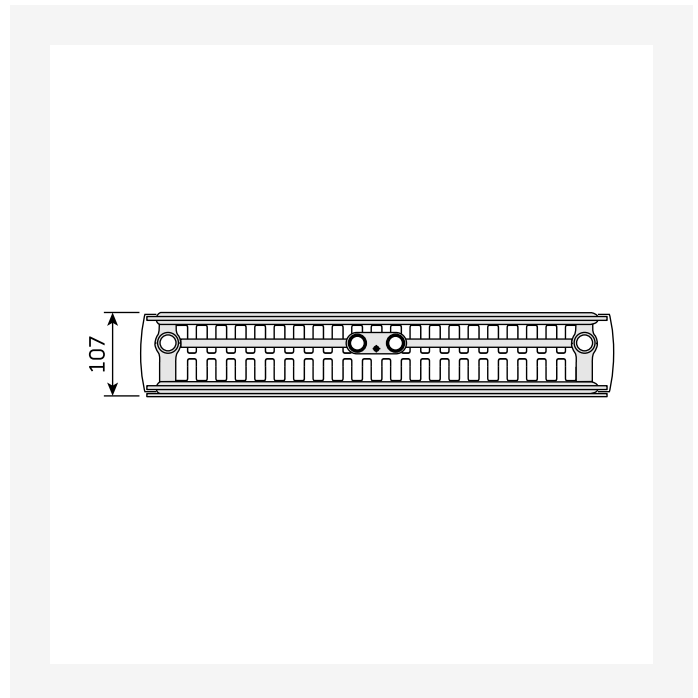

DimensionalDrawing - New_Kos V-Faro V top view