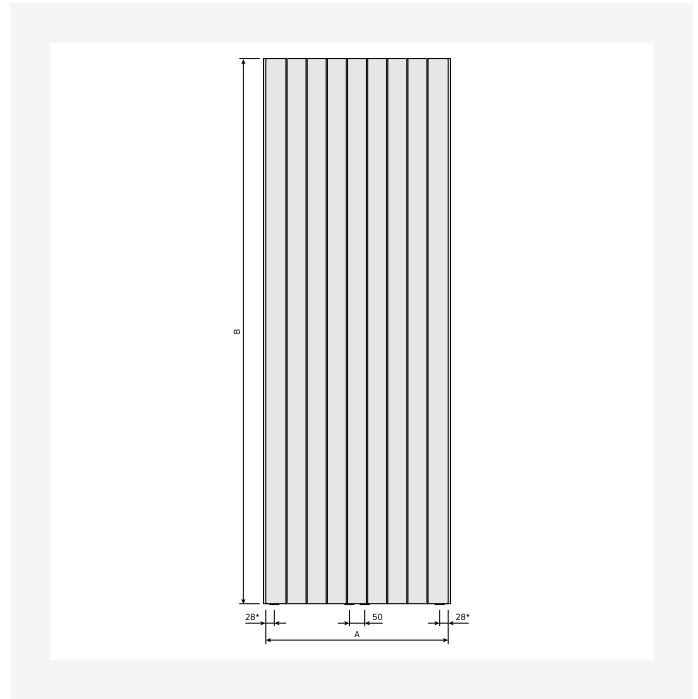

Resources

DimensionalDrawing - New_Faro V front view