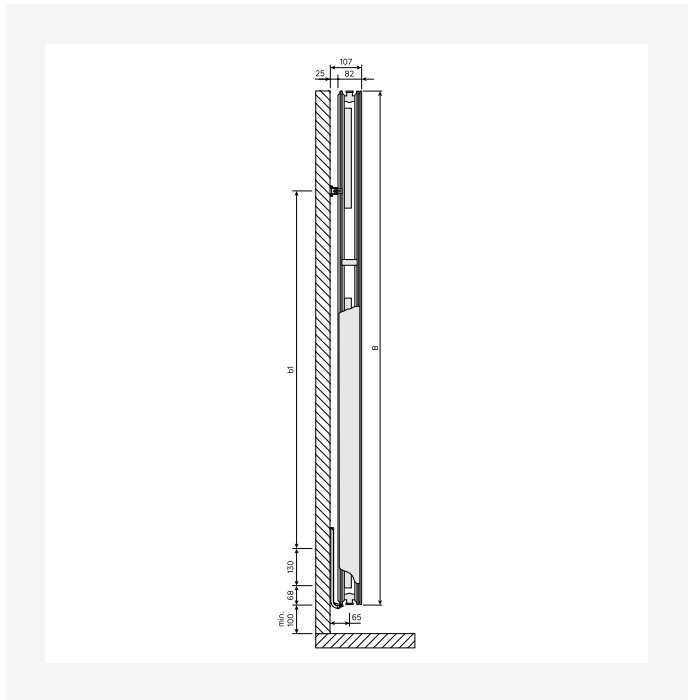

# Specifications

PROPERTIES	UNIT	VALUES
ETIM Class		EC011022
Material		Steel
Type		21, 22
Surface structure		Flat smooth
Max working pressure	EU570056	10
Number of standard connections		4
Heat output according to recognized EN 442 laboratory		Yes
Standard color		Yes
Color		White
Grill/Cover plate		Yes
Grill/Cover plate		Yes
RAL number		9016
Gloss value		Glossy
Thread dimension (inch)		1/2 inch
Thread connection		Internal thread
With single-point connection		Yes
With air vent connection		Yes
With air valve/vent		Yes
With drain option		Yes

# Resources

ProductImage - Vertical design radiator Faro V, FAV, 30 degrees, white.

DimensionalDrawing - New\_Faro V front view

DimensionalDrawing - New\_Kos V-Faro V rear view

DimensionalDrawing - New\_Kos V-Faro V top view

# Resources

DimensionalDrawing - New\_Kos V-Faro V top view

DimensionalDrawing - New\_Kos V-Faro V top view

DimensionalDrawing - New\_Kos V-Faro V side view

DimensionalDrawing - New\_Kos V-Faro V side view

# Resources

DimensionalDrawing - Kos V and Faro V back view

DimensionalDrawing - Kos V and Faro V type 20, top view

KOS V (mm)				
<b>B</b>	1500	1800	1950	2100
<b>b1</b>	1150	1450	1600	1750
<b>b2</b>	952	1252	1402	1552