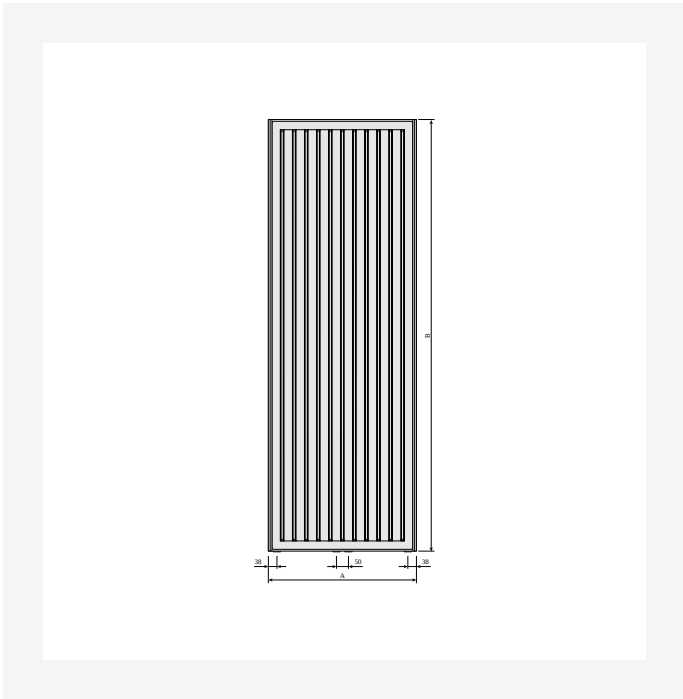

Resources

DimensionalDrawing - Kos V and Faro V back view