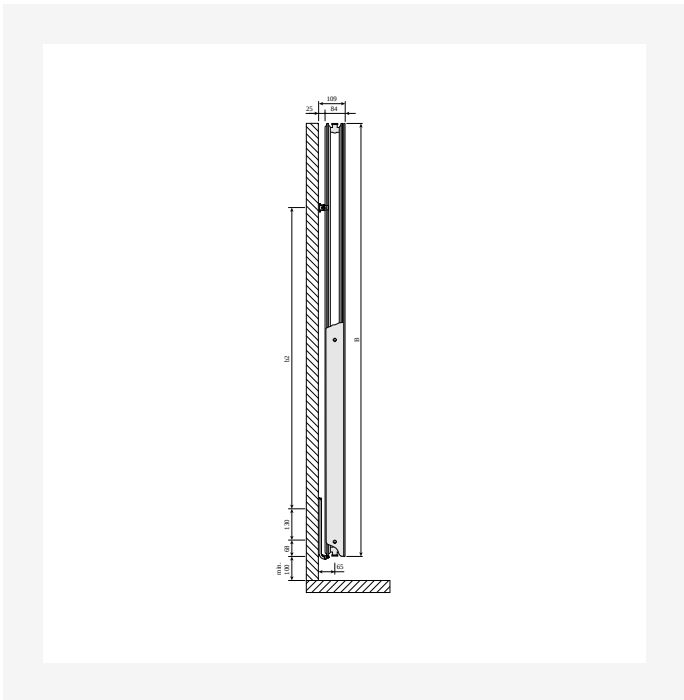

# Resources

DimensionalDrawing - New\_Kos V-Faro V side view

DimensionalDrawing - Verticals connection options

DimensionalDrawing - Kos V and Faro V, type 22, top view

DimensionalDrawing - Kos V and Faro V type 22, side view

# Resources

DimensionalDrawing - Kos V and Faro V, type 21, top view

DimensionalDrawing - Kos V and Faro V type 21, side view

DimensionalDrawing - Kos V and Faro V type 20, side view

DimensionalDrawing - Kos V and Faro V with MCWV wall brackets, back view

# Resources

DimensionalDrawing - Kos V and Faro V back view

DimensionalDrawing - Kos V and Faro V type 20, top view

KOS V (mm)				
<b>B</b>	1500	1800	1950	2100
<b>b1</b>	1150	1450	1600	1750
<b>b2</b>	952	1252	1402	1552

DimensionalDrawing - Kos V, Faro V - table B

KOS V (mm)				
<b>A</b>	320	470	620	770
<b>a1</b>	60	135	210	285
<b>a2</b>	75	125	200	250

DimensionalDrawing - Kos V, Faro V - table A