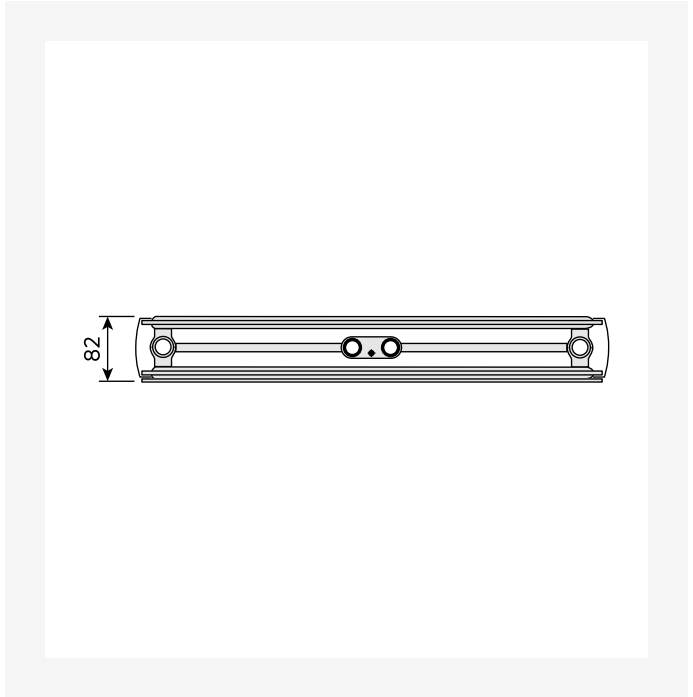

DimensionalDrawing - New_Kos V-Faro V top view

Resources