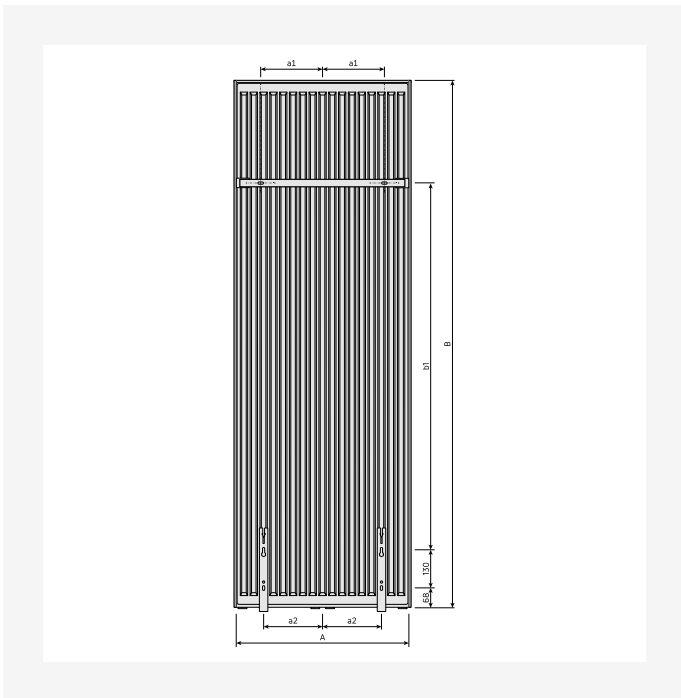

DimensionalDrawing - New_Kos V-Faro V rear view