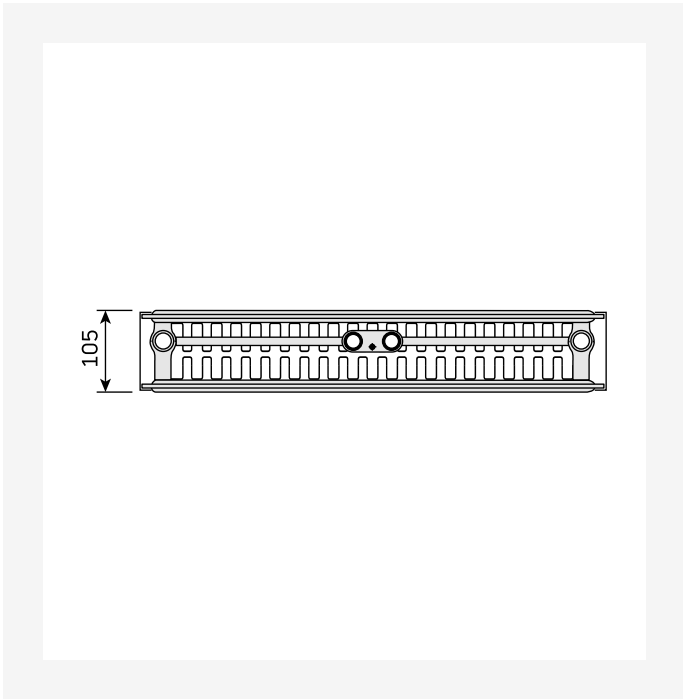

Resurser

DimensionalDrawing - Vertical typ 22, bottenvy