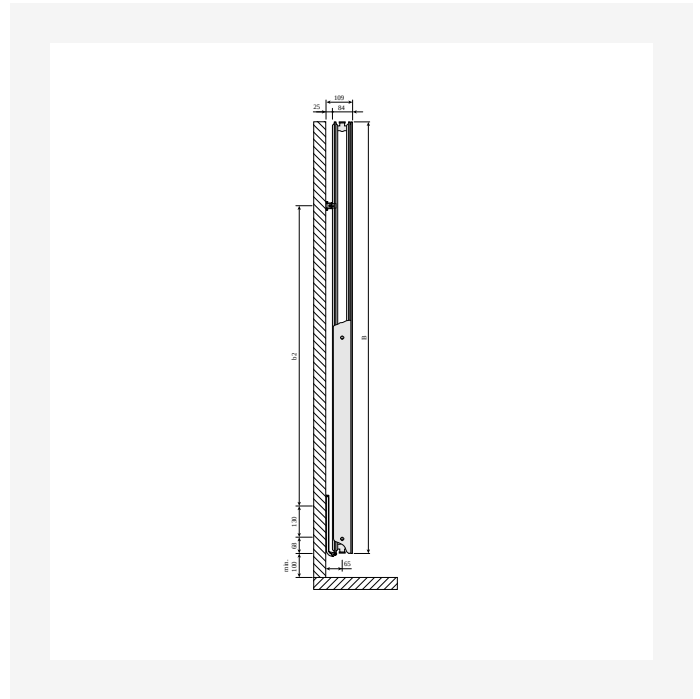

# Resurser

DimensionalDrawing - New\_Kos V-Faro V top view

DimensionalDrawing - New\_Kos V-Faro V side view

DimensionalDrawing - New\_Kos V-Faro V side view

DimensionalDrawing - New\_Kos V-Faro V side view

# Resurser

DimensionalDrawing - Kos V and Faro V type 21, side view

DimensionalDrawing - Kos V and Faro V type 20, side view

KOS V (mm)				
A	320	470	620	770
a1	60	135	210	285
a2	75	125	200	250

DimensionalDrawing - Kos V, Faro V - table A