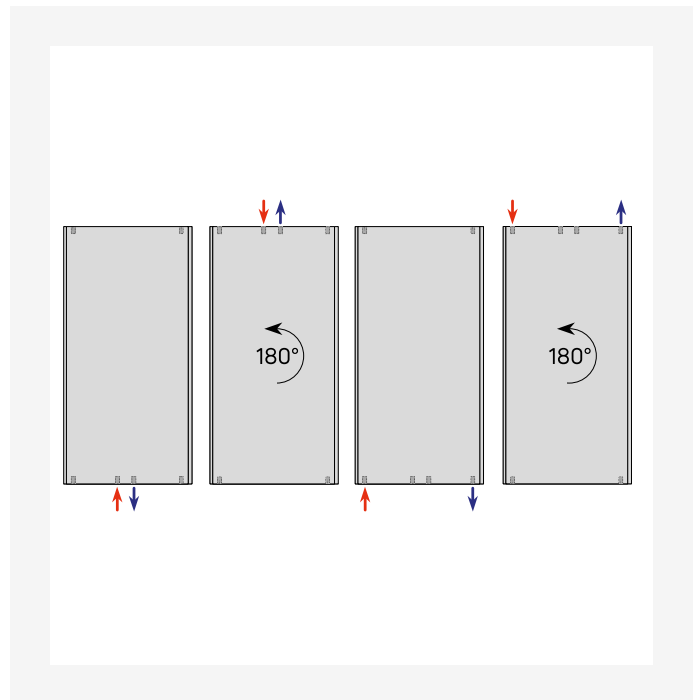

# Resurser

DimensionalDrawing - Kos V and Faro V type 21, side view

DimensionalDrawing - Kos V and Faro V type 20, side view

KOS V (mm)				
A	320	470	620	770
a1	60	135	210	285
a2	75	125	200	250

DimensionalDrawing - Kos V, Faro V - table A