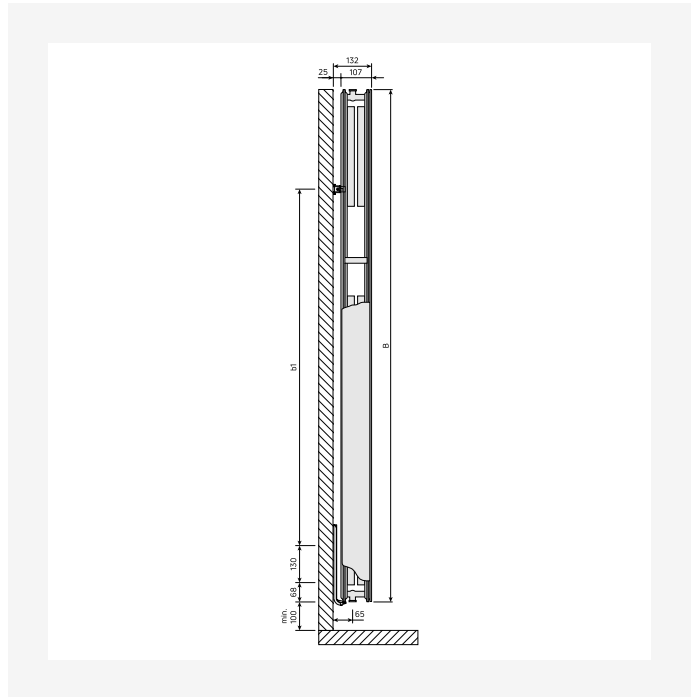

DimensionalDrawing - New_Kos V-Faro V side view

Resurser