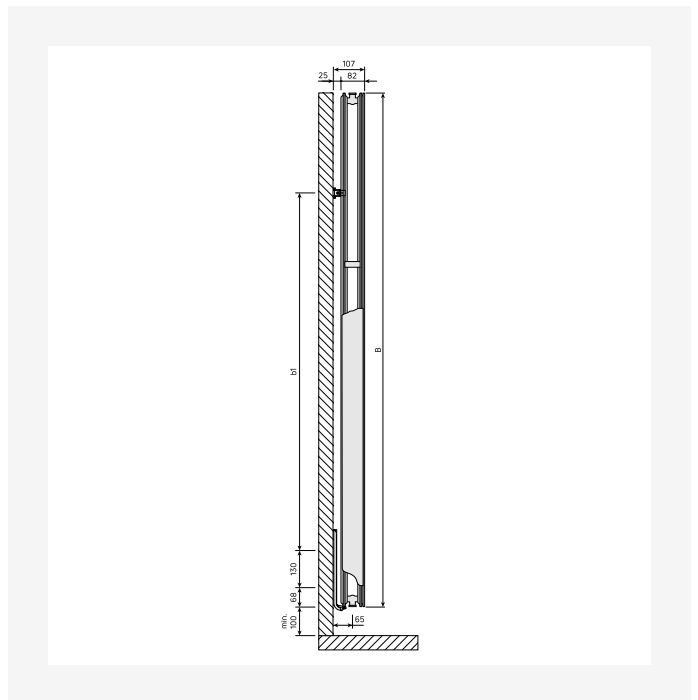

DimensionalDrawing - New_Kos V-Faro V side view