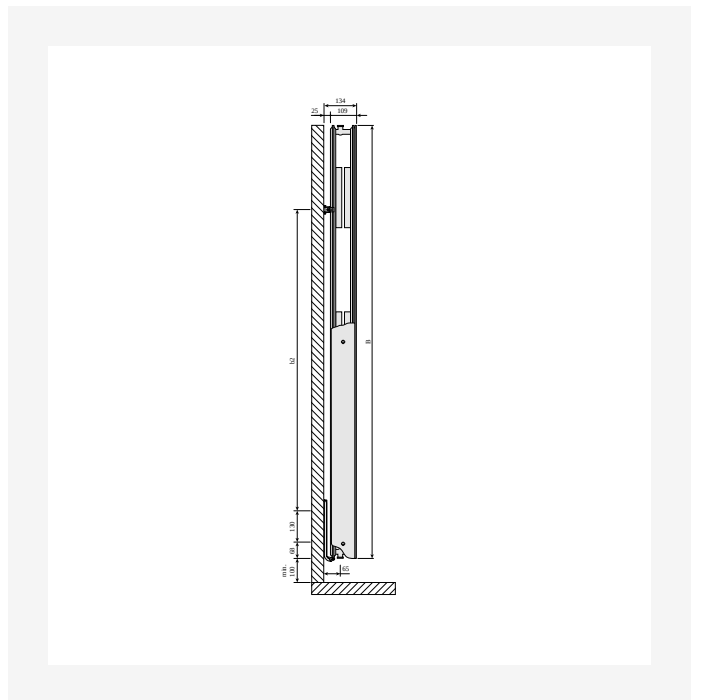

# Resurser

DimensionalDrawing - New\_Kos V-Faro V top view

DimensionalDrawing - New\_Kos V-Faro V side view

DimensionalDrawing - New\_Kos V-Faro V side view

DimensionalDrawing - New\_Kos V-Faro V side view

# Resurser

DimensionalDrawing - Kos V and Faro V, type 22, top view

DimensionalDrawing - Kos V and Faro V, type 21, top view

DimensionalDrawing - Kos V and Faro V type 20, top view

DimensionalDrawing - Kos V and Faro V type 22, side view

# Resurser

DimensionalDrawing - Kos V and Faro V type 21, side view

DimensionalDrawing - Kos V and Faro V type 20, side view

KOS V (mm)				
A	320	470	620	770
a1	60	135	210	285
a2	75	125	200	250

DimensionalDrawing - Kos V, Faro V - table A