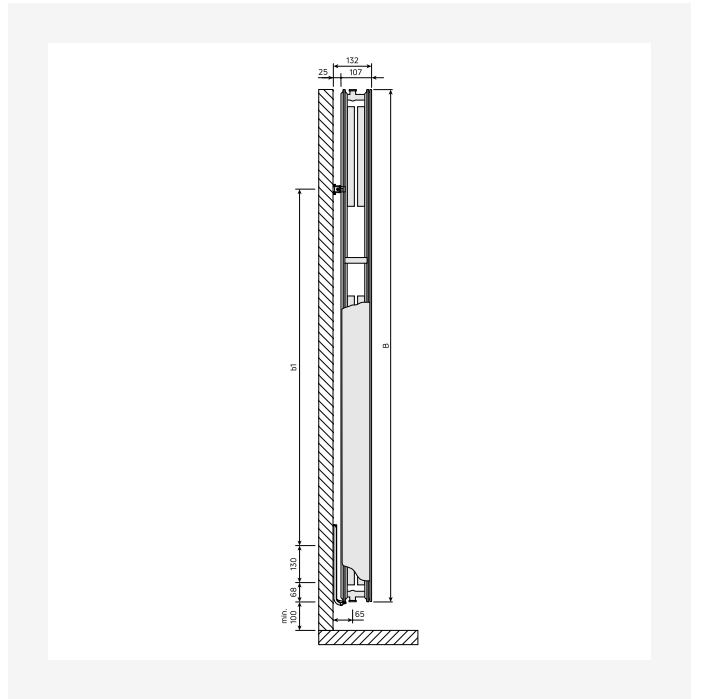

DimensionalDrawing - New_Kos V-Faro V side view

Resurser