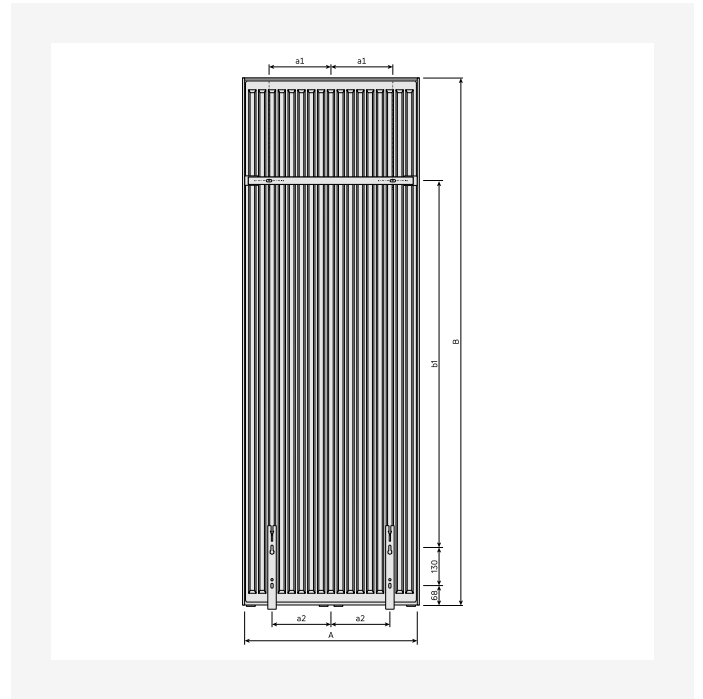

DimensionalDrawing - New_Kos V-Faro V rear view