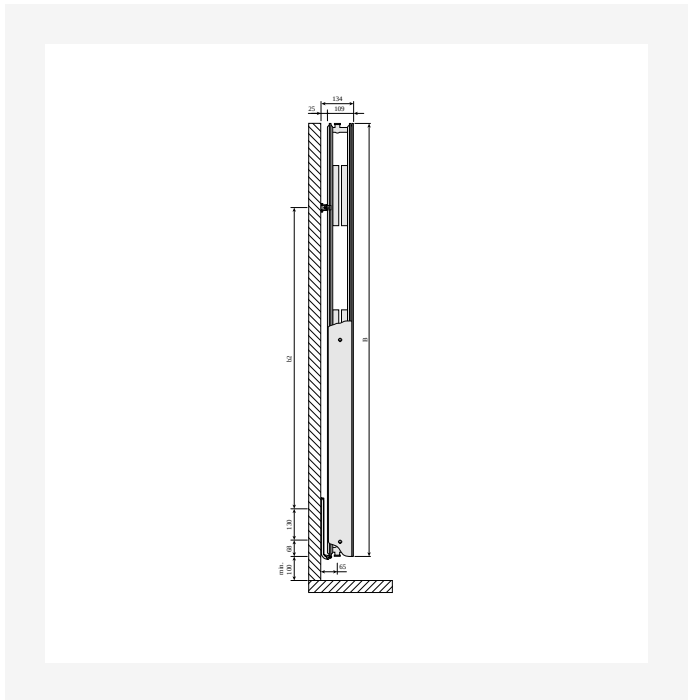

# Resurser

DimensionalDrawing - New\_Kos V-Faro V top view

DimensionalDrawing - New\_Kos V-Faro V side view

DimensionalDrawing - New\_Kos V-Faro V side view

DimensionalDrawing - New\_Kos V-Faro V side view

# Resurser

DimensionalDrawing - Kos V and Faro V, type 22, top view

DimensionalDrawing - Kos V and Faro V, type 21, top view

DimensionalDrawing - Kos V and Faro V type 20, top view

DimensionalDrawing - Kos V and Faro V type 22, side view

# Resurser

DimensionalDrawing - Kos V and Faro V type 21, side view

DimensionalDrawing - Kos V and Faro V type 20, side view

KOS V (mm)				
A	320	470	620	770
a1	60	135	210	285
a2	75	125	200	250

DimensionalDrawing - Kos V, Faro V - table A

KOS V (mm)				
<b>B</b>	<b>1500</b>	<b>1800</b>	<b>1950</b>	<b>2100</b>
<b>b1</b>	1150	1450	1600	1750
<b>b2</b>	952	1252	1402	1552

Dimensional Drawing - Kos V, Faro V - table B