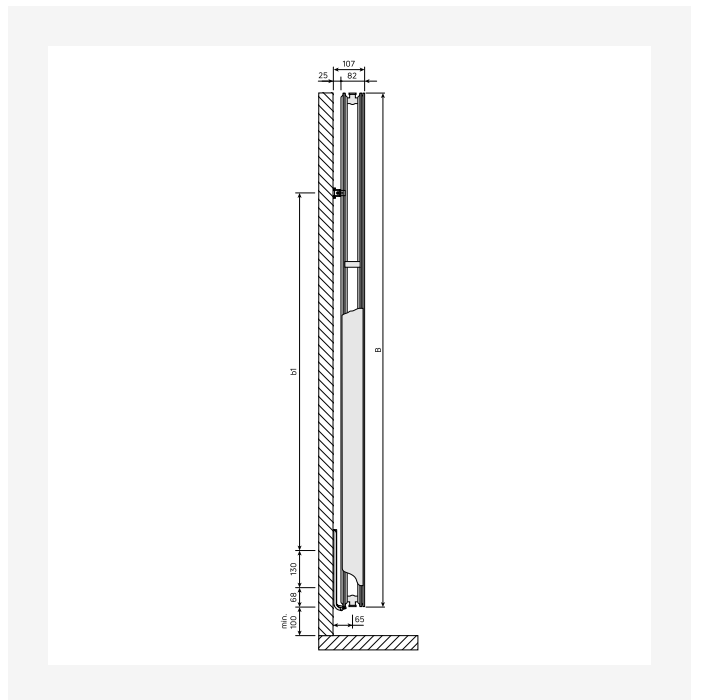

DimensionalDrawing - New_Kos V-Faro V side view