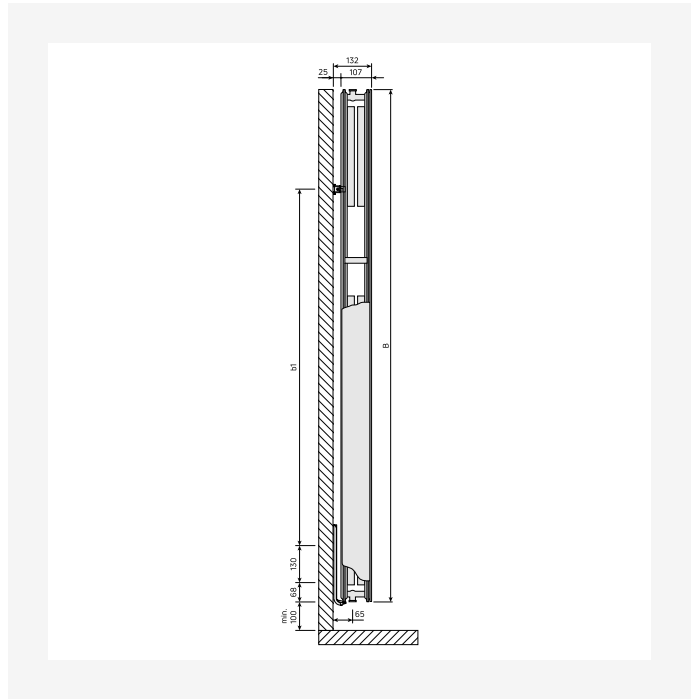

DimensionalDrawing - New_Kos V-Faro V side view

Resurser