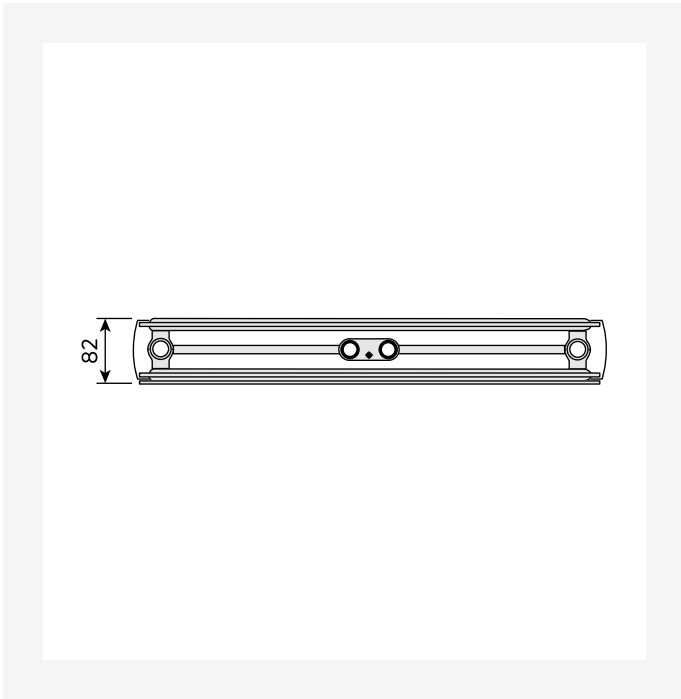

Resurser

DimensionalDrawing - New_Kos V-Faro V top view