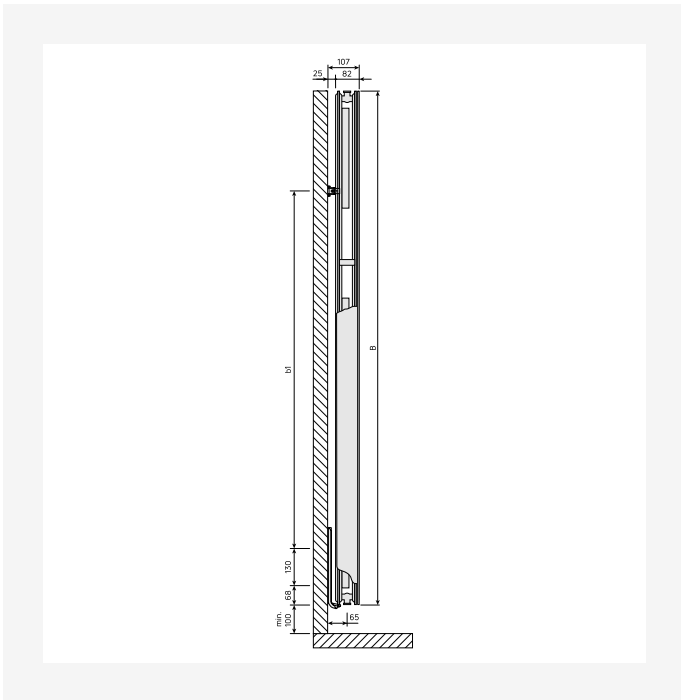

DimensionalDrawing - New_Kos V-Faro V side view