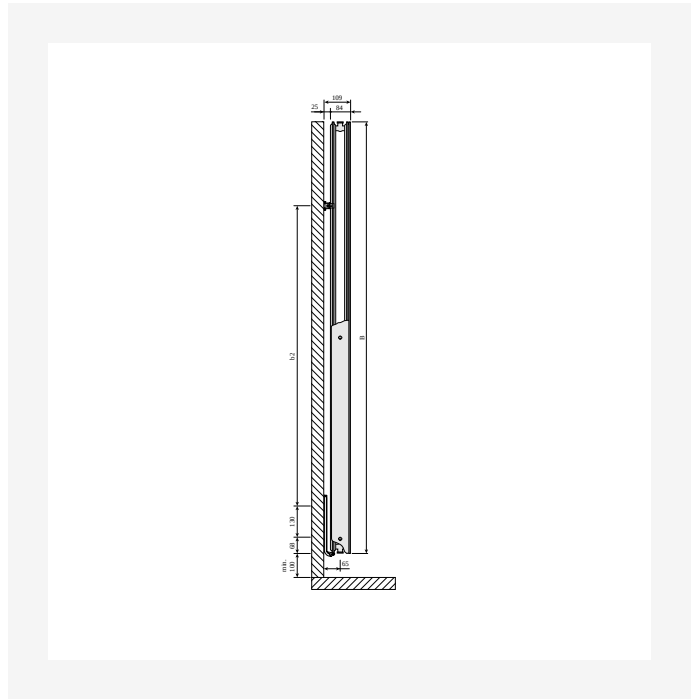

# Resurser

DimensionalDrawing - Kos V and Faro V, type 22, top view

DimensionalDrawing - Kos V and Faro V, type 21, top view

DimensionalDrawing - Kos V and Faro V type 20, top view

DimensionalDrawing - Kos V and Faro V type 22, side view

# Resurser

DimensionalDrawing - Kos V and Faro V type 21, side view

DimensionalDrawing - Kos V and Faro V type 20, side view

KOS V (mm)				
A	320	470	620	770
a1	60	135	210	285
a2	75	125	200	250

DimensionalDrawing - Kos V, Faro V - table A