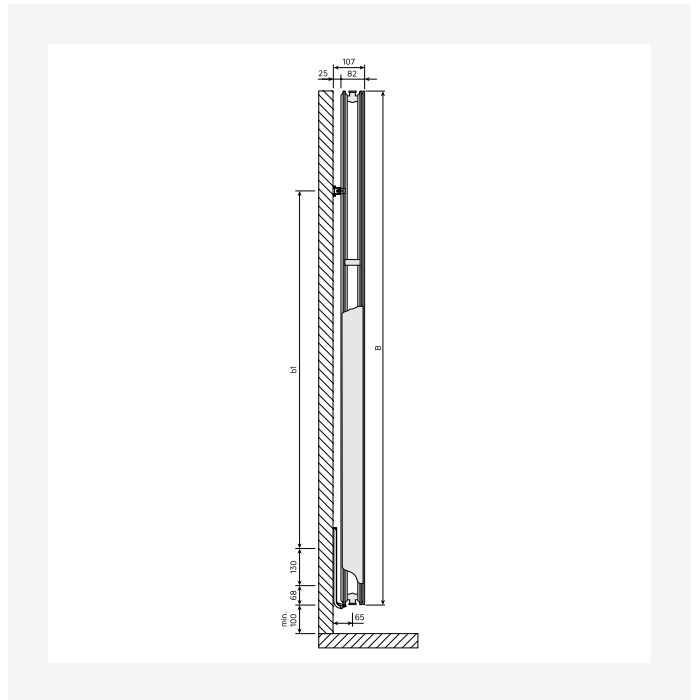

DimensionalDrawing - New_Kos V-Faro V side view