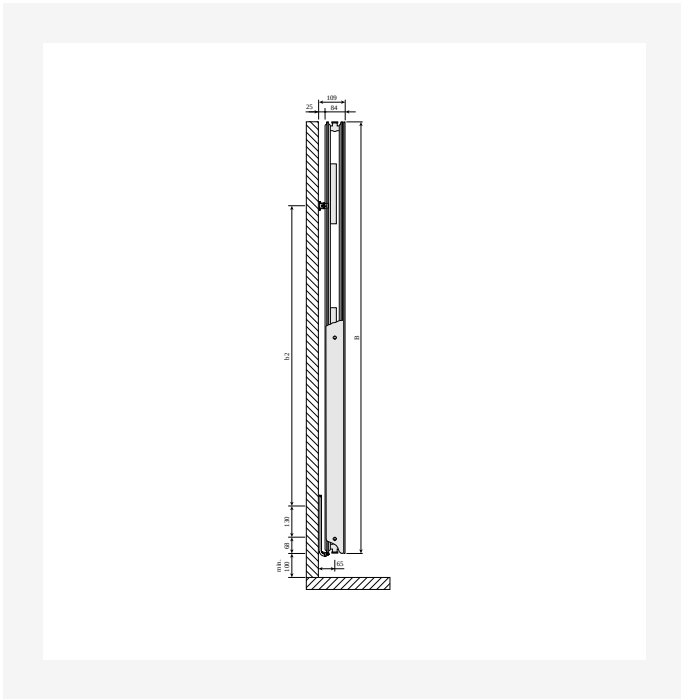

# Resurser

DimensionalDrawing - Kos V and Faro V, type 22, top view

DimensionalDrawing - Kos V and Faro V, type 21, top view

DimensionalDrawing - Kos V and Faro V type 20, top view

DimensionalDrawing - Kos V and Faro V type 22, side view

# Resurser

DimensionalDrawing - Kos V and Faro V type 21, side view

DimensionalDrawing - Kos V and Faro V type 20, side view

KOS V (mm)				
A	320	470	620	770
a1	60	135	210	285
a2	75	125	200	250

DimensionalDrawing - Kos V, Faro V - table A

KOS V (mm)				
<b>B</b>	<b>1500</b>	<b>1800</b>	<b>1950</b>	<b>2100</b>
<b>b1</b>	1150	1450	1600	1750
<b>b2</b>	952	1252	1402	1552

Dimensional Drawing - Kos V, Faro V - table B