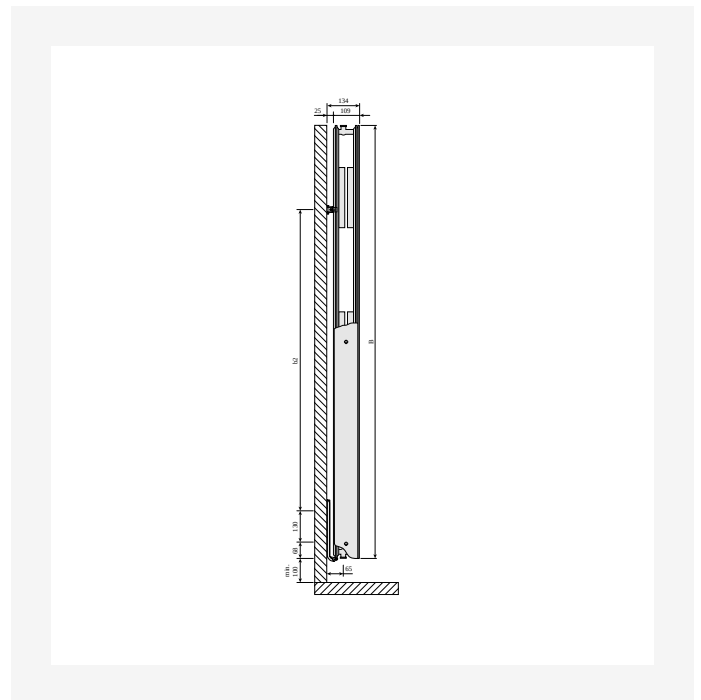

# Resurser

DimensionalDrawing - Kos V and Faro V, type 22, top view

DimensionalDrawing - Kos V and Faro V, type 21, top view

DimensionalDrawing - Kos V and Faro V type 20, top view

DimensionalDrawing - Kos V and Faro V type 22, side view

# Resurser

DimensionalDrawing - Kos V and Faro V type 21, side view

DimensionalDrawing - Kos V and Faro V type 20, side view

KOS V (mm)				
A	320	470	620	770
a1	60	135	210	285
a2	75	125	200	250

DimensionalDrawing - Kos V, Faro V - table A