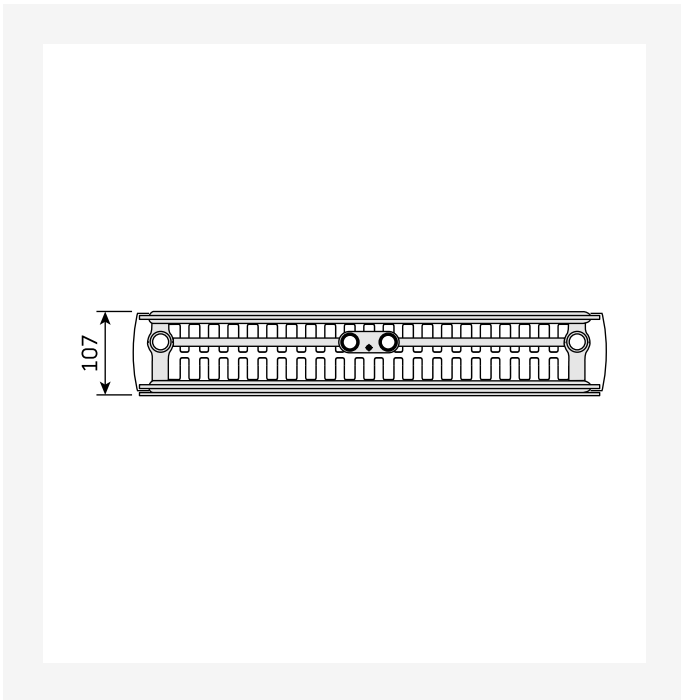

DimensionalDrawing - New_Kos V-Faro V top view