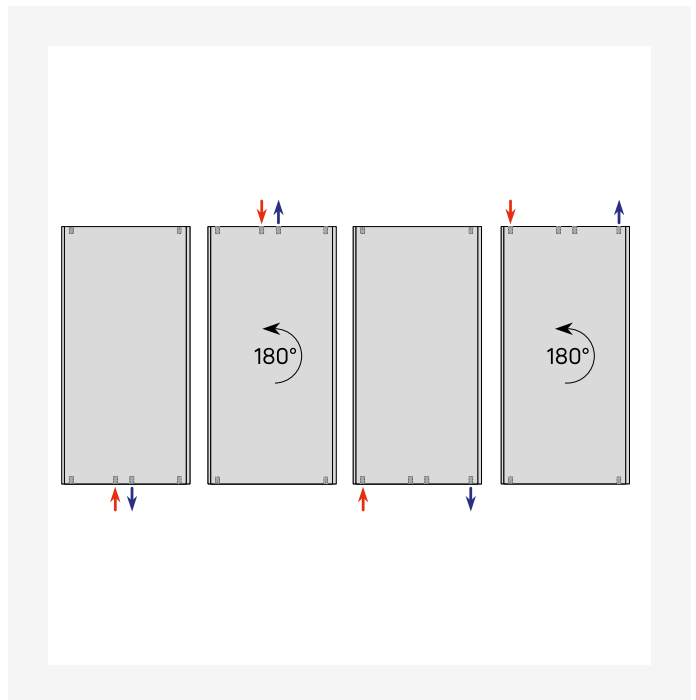

# Resurser

DimensionalDrawing - Kos V and Faro V type 21, side view

DimensionalDrawing - Kos V and Faro V type 20, side view

KOS V (mm)				
A	320	470	620	770
a1	60	135	210	285
a2	75	125	200	250

DimensionalDrawing - Kos V, Faro V - table A