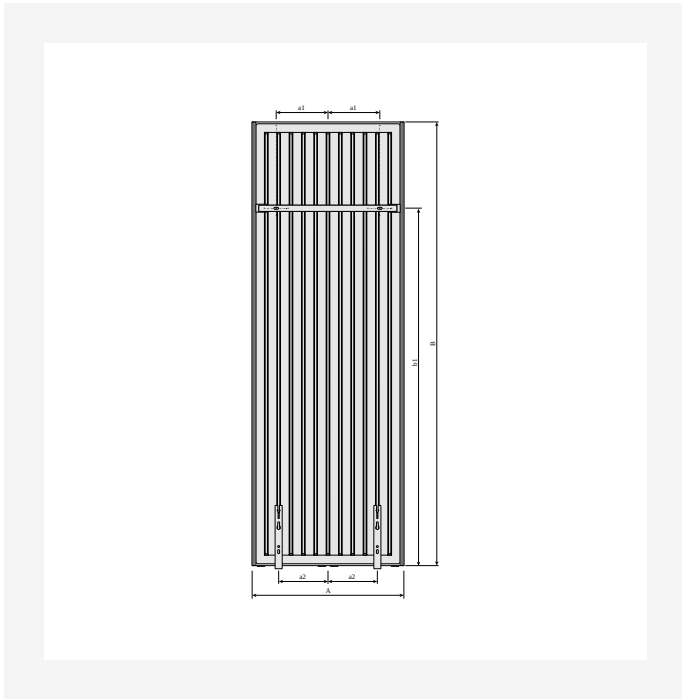

Resurser

Dimensional Drawing - Kos V and Faro V with MCWV wall brackets, back view