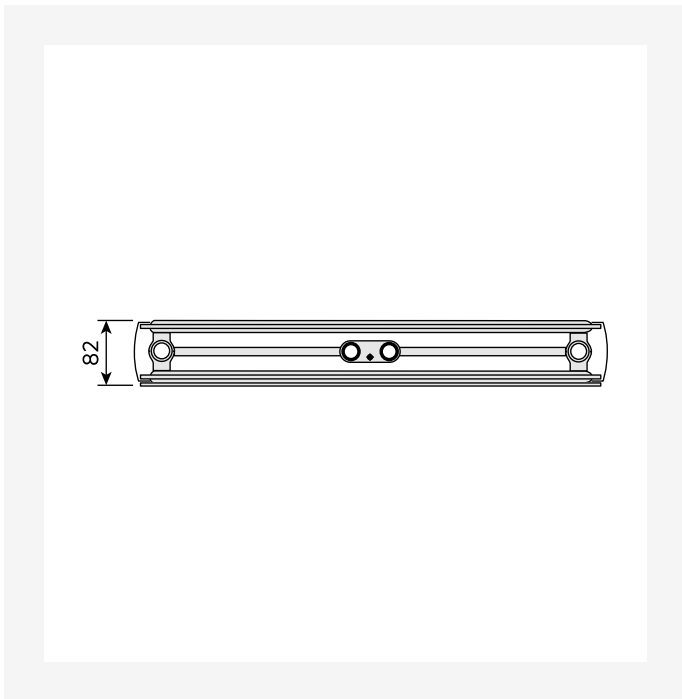

Resurser

DimensionalDrawing - New_Kos V-Faro V top view