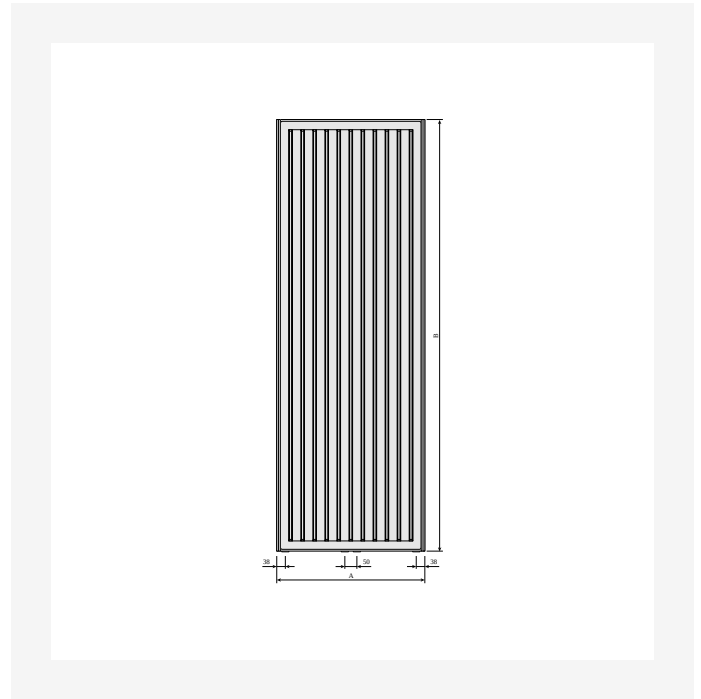

Resurser

Dimensional Drawing - Kos V and Faro V back view