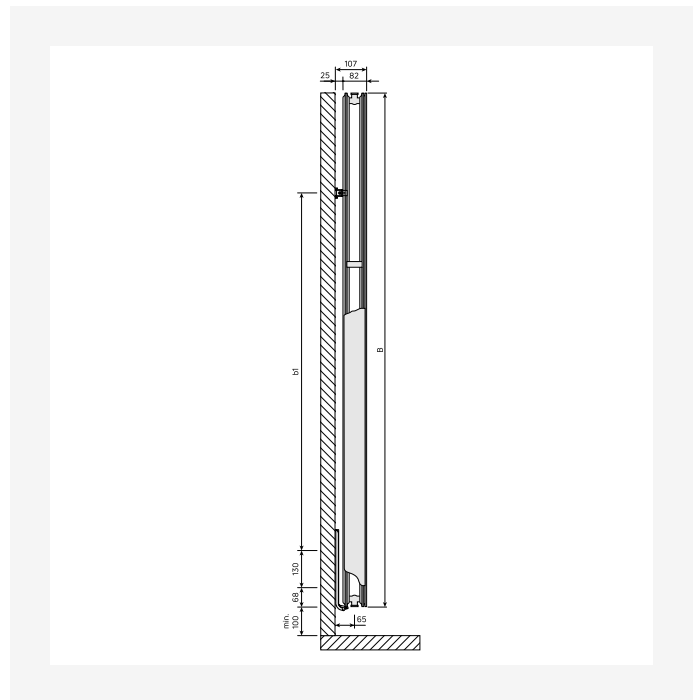

DimensionalDrawing - New_Kos V-Faro V side view