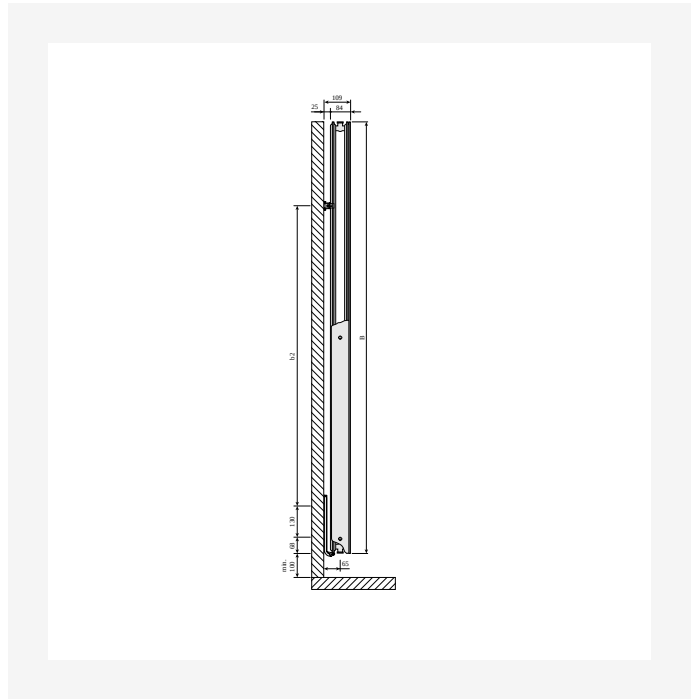

# Resurser

DimensionalDrawing - New\_Kos V-Faro V top view

DimensionalDrawing - New\_Kos V-Faro V side view

DimensionalDrawing - New\_Kos V-Faro V side view

DimensionalDrawing - New\_Kos V-Faro V side view

# Resurser

DimensionalDrawing - Kos V and Faro V type 21, side view

DimensionalDrawing - Kos V and Faro V type 20, side view

KOS V (mm)				
A	320	470	620	770
a1	60	135	210	285
a2	75	125	200	250

DimensionalDrawing - Kos V, Faro V - table A