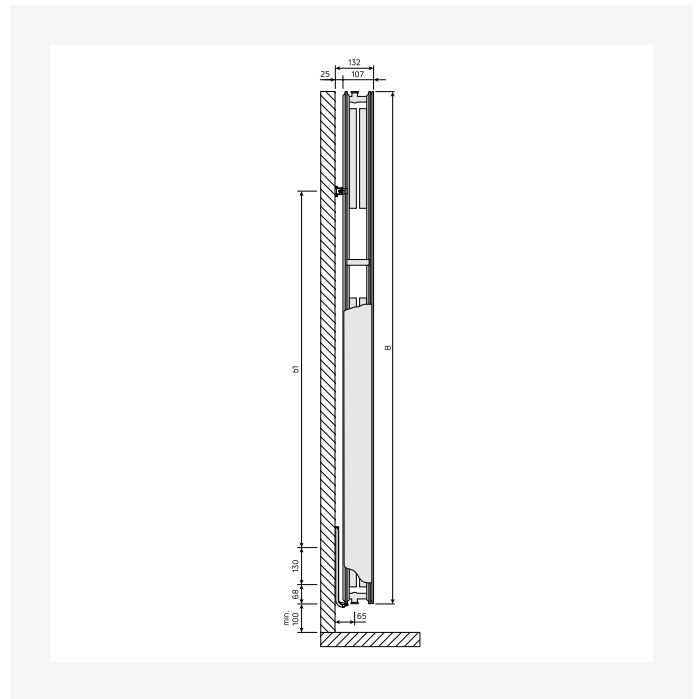

DimensionalDrawing - New_Kos V-Faro V side view

Resurser