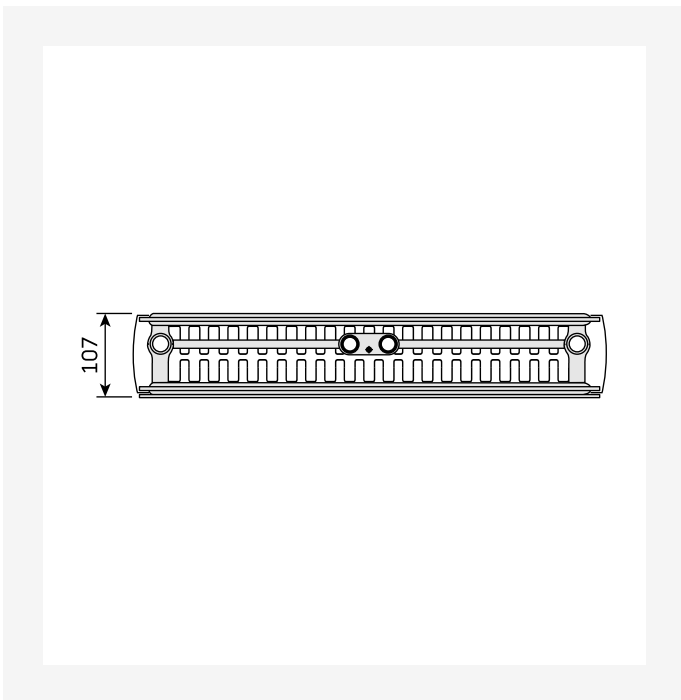

DimensionalDrawing - New_Kos V-Faro V top view