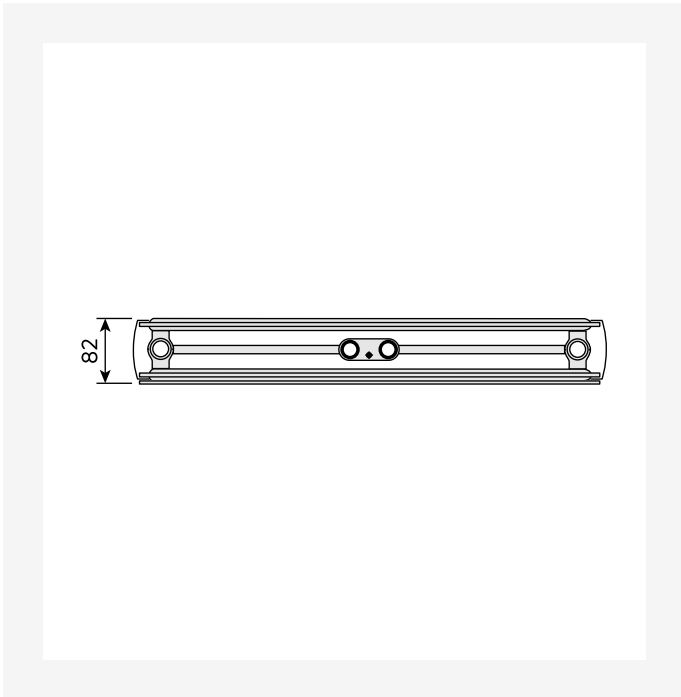

Resurser

DimensionalDrawing - New_Kos V-Faro V top view