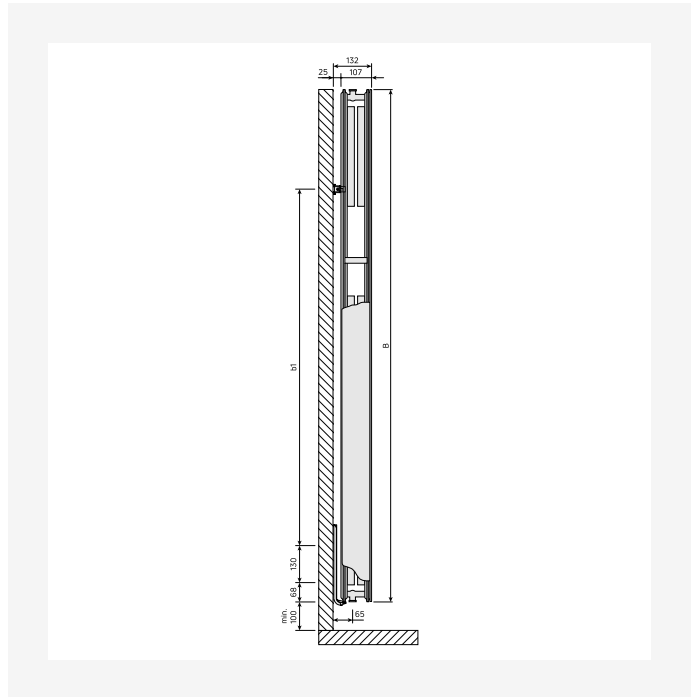

DimensionalDrawing - New_Kos V-Faro V side view

Resurser