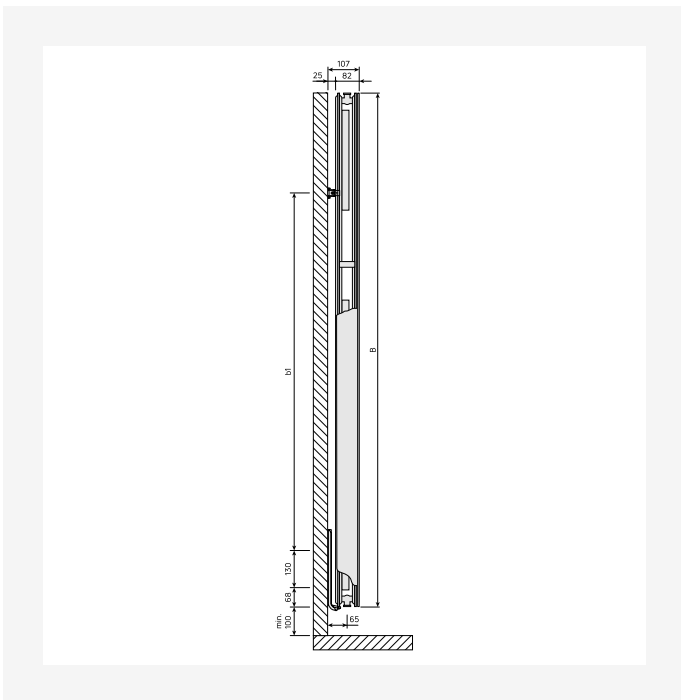

DimensionalDrawing - New_Kos V-Faro V side view