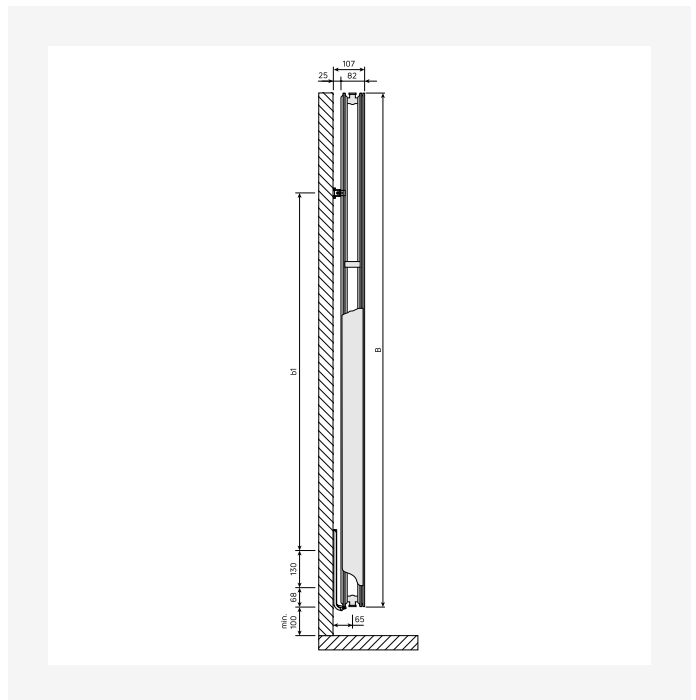

DimensionalDrawing - New_Kos V-Faro V side view