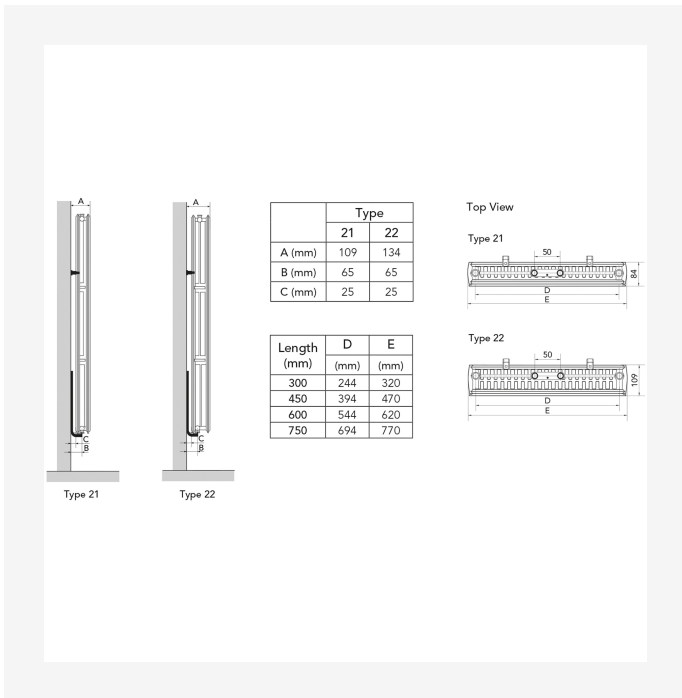

# Resurser

DimensionalDrawing - Kos V and Faro V type 21, side view

DimensionalDrawing - Kos V and Faro V type 20, side view

KOS V (mm)				
A	320	470	620	770
a1	60	135	210	285
a2	75	125	200	250

DimensionalDrawing - Kos V, Faro V - table A

DimensionalDrawing - Vertikala anslutningsalternativ

# Resurser

Dimensional Drawing - Kos V and Faro V with MCWV wall brackets, back view

Dimensional Drawing - Kos V and Faro V back view

Dimensional Drawing - Myson Plan & Plan Plus Vertical - Mounting Positions & Dimensions

KOS V (mm)				
<b>B</b>	<b>1500</b>	<b>1800</b>	<b>1950</b>	<b>2100</b>
<b>b1</b>	1150	1450	1600	1750
<b>b2</b>	952	1252	1402	1552

Dimensional Drawing - Kos V, Faro V - table B