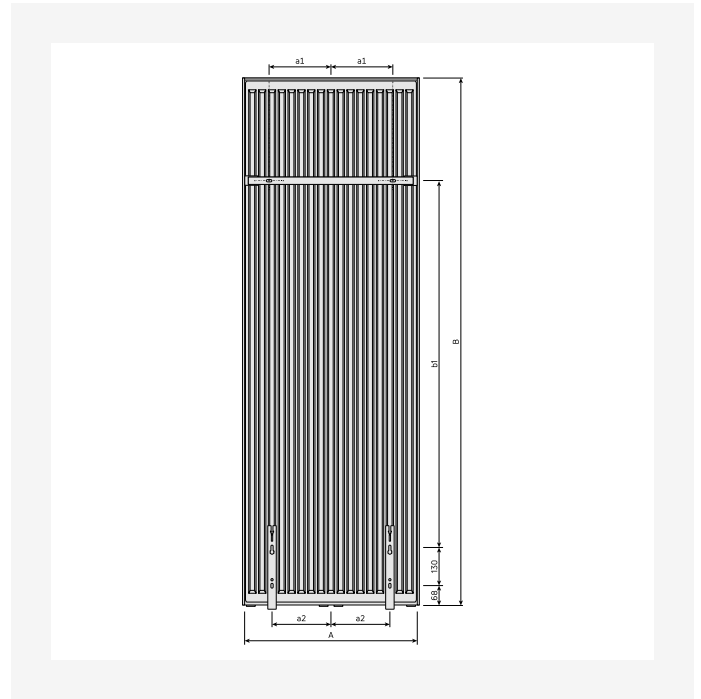

DimensionalDrawing - New_Kos V-Faro V rear view