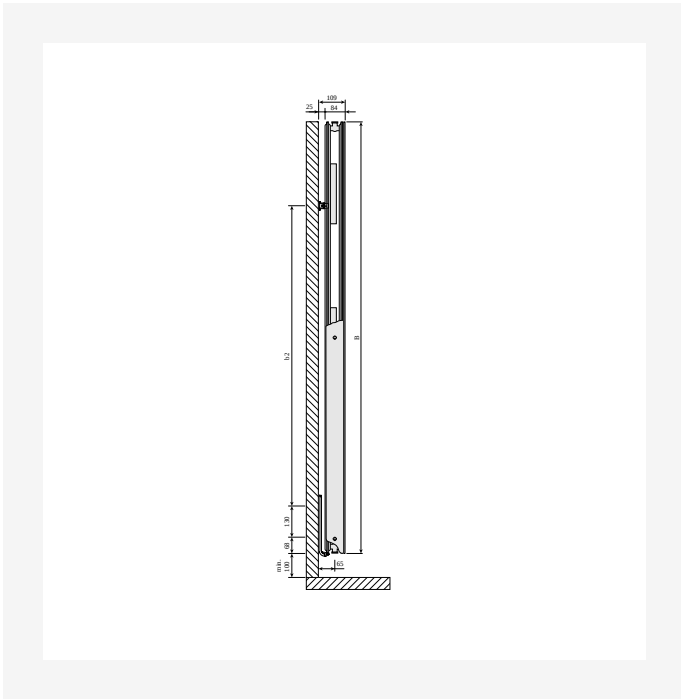

# Resurser

DimensionalDrawing - Kos V and Faro V, type 22, top view

DimensionalDrawing - Kos V and Faro V, type 21, top view

DimensionalDrawing - Kos V and Faro V type 20, top view

DimensionalDrawing - Kos V and Faro V type 22, side view

# Resurser

DimensionalDrawing - Kos V and Faro V type 21, side view

DimensionalDrawing - Kos V and Faro V type 20, side view

KOS V (mm)				
A	320	470	620	770
a1	60	135	210	285
a2	75	125	200	250

DimensionalDrawing - Kos V, Faro V - table A

KOS V (mm)				
<b>B</b>	<b>1500</b>	<b>1800</b>	<b>1950</b>	<b>2100</b>
<b>b1</b>	1150	1450	1600	1750
<b>b2</b>	952	1252	1402	1552

Dimensional Drawing - Kos V, Faro V - table B