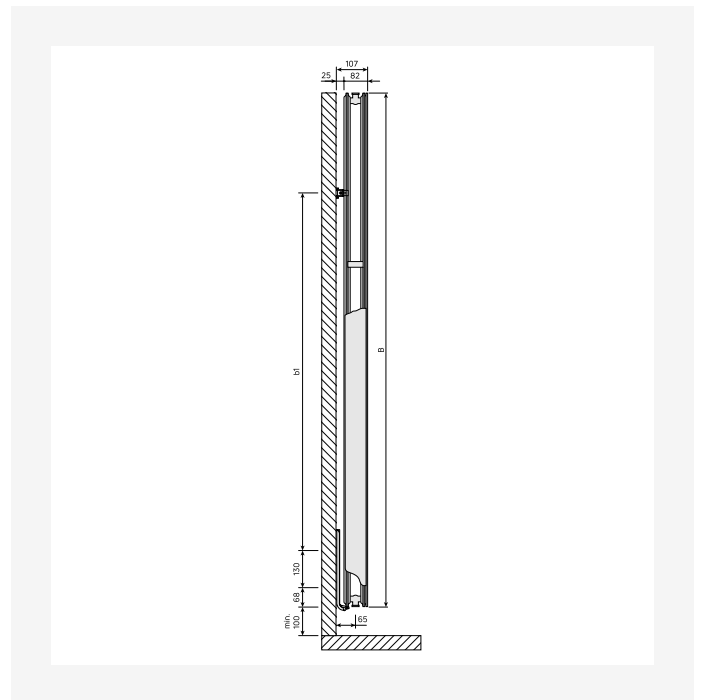

DimensionalDrawing - New_Kos V-Faro V side view