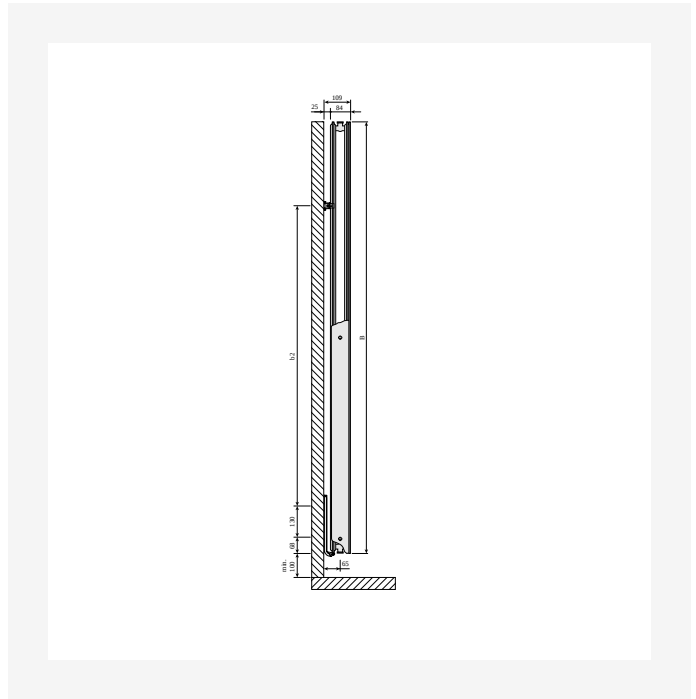

# Resurser

DimensionalDrawing - Kos V and Faro V, type 22, top view

DimensionalDrawing - Kos V and Faro V, type 21, top view

DimensionalDrawing - Kos V and Faro V type 20, top view

DimensionalDrawing - Kos V and Faro V type 22, side view

# Resurser

DimensionalDrawing - Kos V and Faro V type 21, side view

DimensionalDrawing - Kos V and Faro V type 20, side view

KOS V (mm)				
A	320	470	620	770
a1	60	135	210	285
a2	75	125	200	250

DimensionalDrawing - Kos V, Faro V - table A