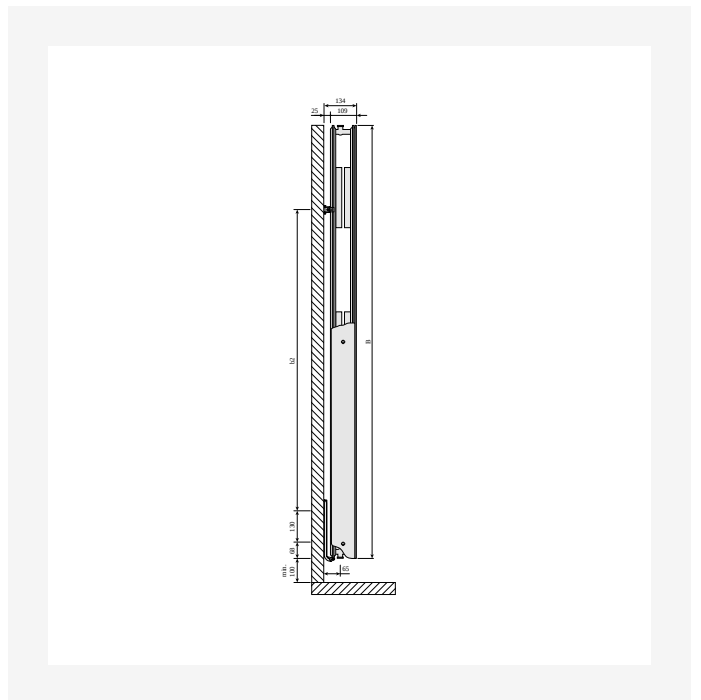

# Resurser

DimensionalDrawing - New\_Kos V-Faro V top view

DimensionalDrawing - New\_Kos V-Faro V side view

DimensionalDrawing - New\_Kos V-Faro V side view

DimensionalDrawing - New\_Kos V-Faro V side view

# Resurser

DimensionalDrawing - Kos V and Faro V, type 22, top view

DimensionalDrawing - Kos V and Faro V, type 21, top view

DimensionalDrawing - Kos V and Faro V type 20, top view

DimensionalDrawing - Kos V and Faro V type 22, side view

# Resurser

DimensionalDrawing - Kos V and Faro V type 21, side view

DimensionalDrawing - Kos V and Faro V type 20, side view

KOS V (mm)				
A	320	470	620	770
a1	60	135	210	285
a2	75	125	200	250

DimensionalDrawing - Kos V, Faro V - table A