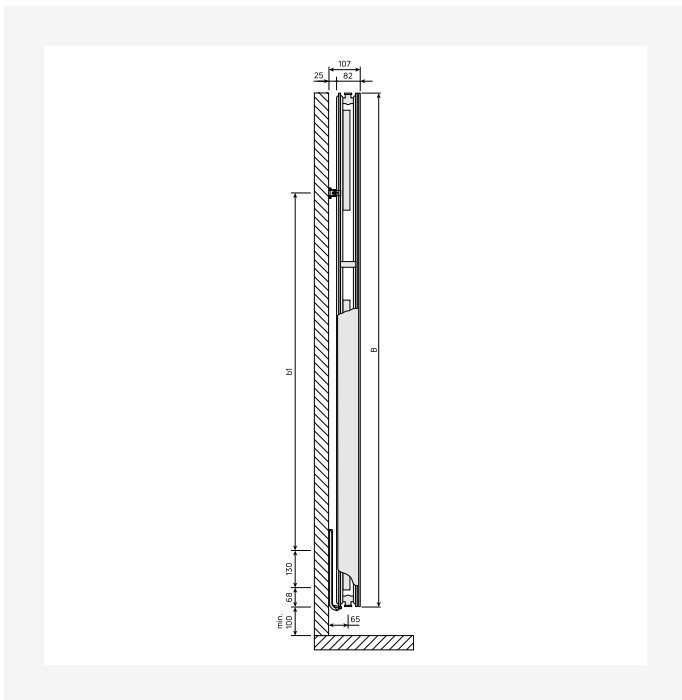

DimensionalDrawing - New_Kos V-Faro V side view