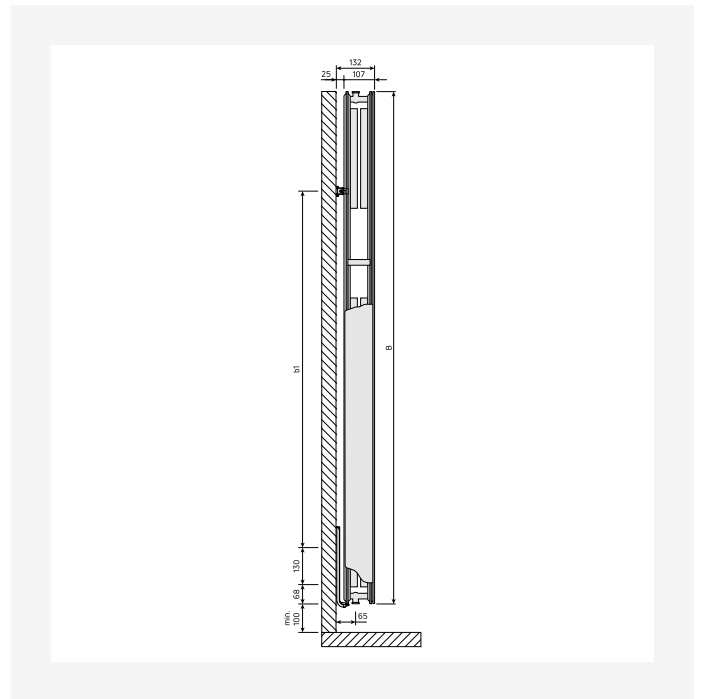

DimensionalDrawing - New_Kos V-Faro V side view

Resurser