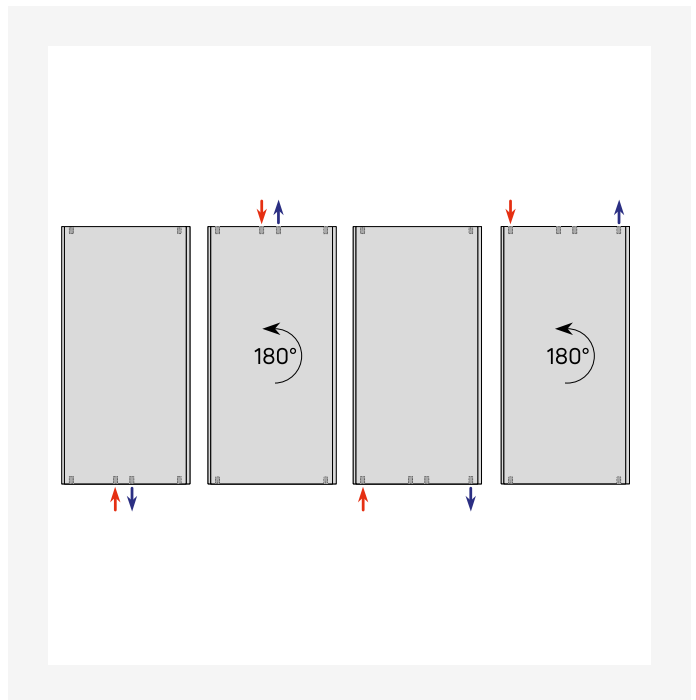

# Resurser

DimensionalDrawing - Kos V and Faro V, type 22, top view

DimensionalDrawing - Kos V and Faro V, type 21, top view

DimensionalDrawing - Kos V and Faro V type 20, top view

DimensionalDrawing - Kos V and Faro V type 22, side view

# Resurser

DimensionalDrawing - Kos V and Faro V type 21, side view

DimensionalDrawing - Kos V and Faro V type 20, side view

KOS V (mm)				
A	320	470	620	770
a1	60	135	210	285
a2	75	125	200	250

DimensionalDrawing - Kos V, Faro V - table A