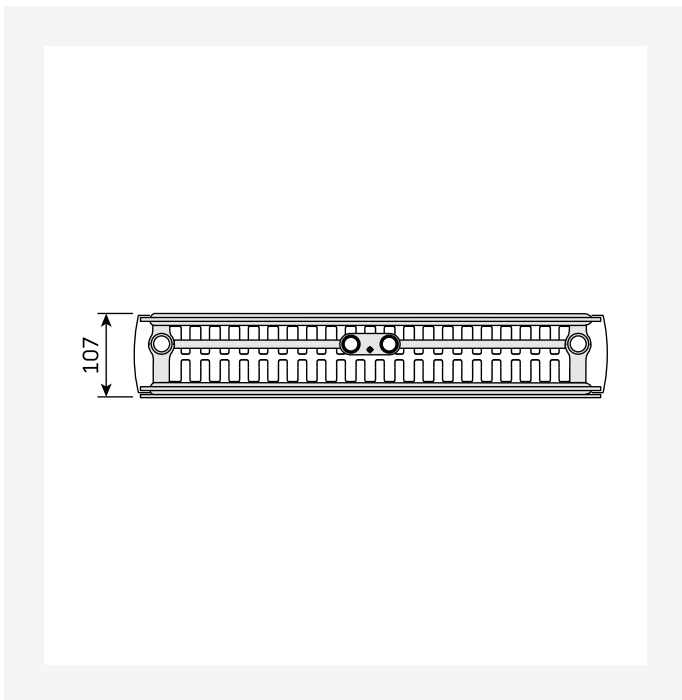

DimensionalDrawing - New_Kos V-Faro V top view