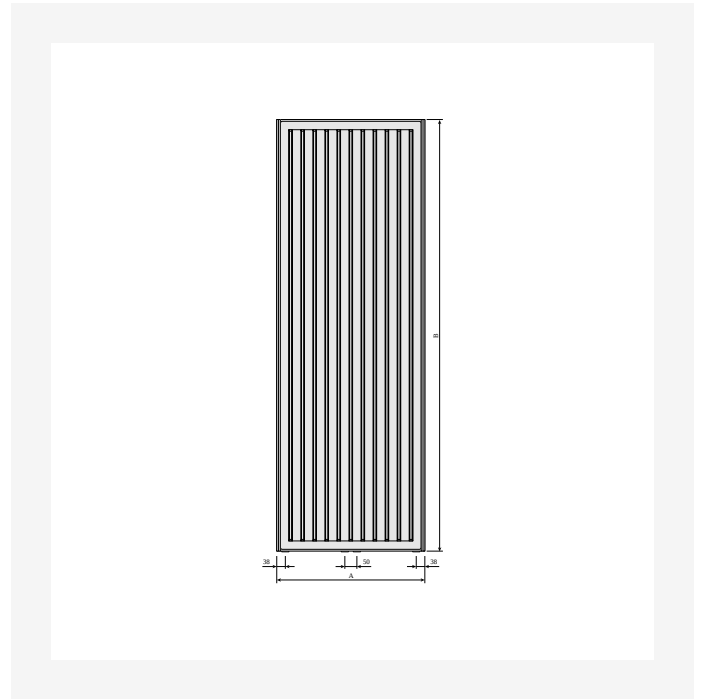

Resurser

Dimensional Drawing - Kos V and Faro V back view