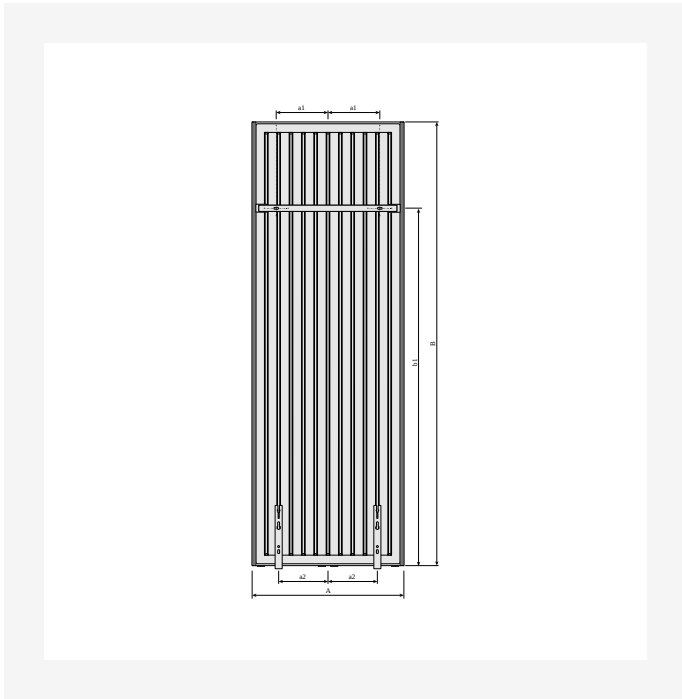

Resurser

Dimensional Drawing - Kos V and Faro V with MCWV wall brackets, back view