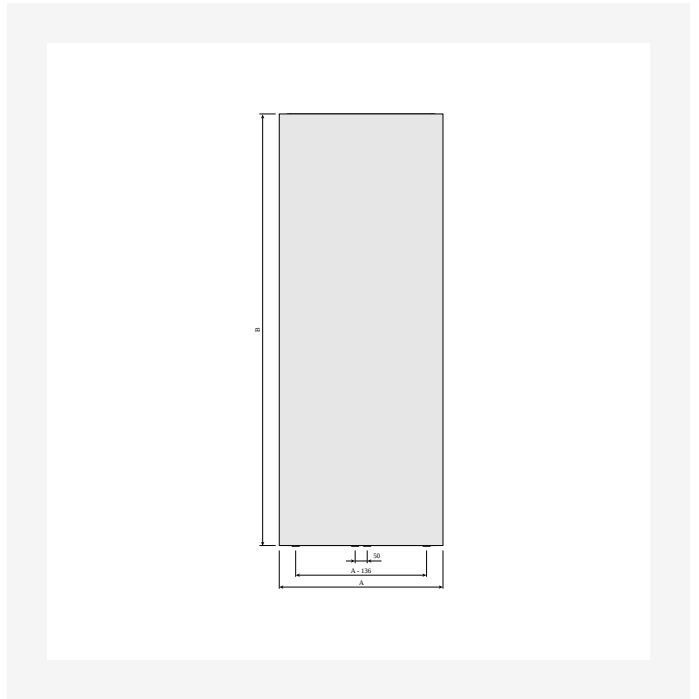

Resurse

ProductImage - New_Paros-V main picture

ProductImage - New_Paros-V product image

ProductImage - Paros, PAV, product image, 30 degrees, white.

DimensionalDrawing - New_Paros V rear view

Resurse

DimensionalDrawing - New_Paros V rear view

DimensionalDrawing - New_Paros V rear view

DimensionalDrawing - New_Paros V rear view

DimensionalDrawing - New_Paros V top view

Resurse

DimensionalDrawing - New_Paros V top view

DimensionalDrawing - New_Paros V front view

DimensionalDrawing - New_Tinos V-Paros V side view

DimensionalDrawing - New_Tinos V-Paros V side view

Resurse

DimensionalDrawing - Paros V, type 11, vedere de sus

DimensionalDrawing - Paros V, type 11, vedere din fata