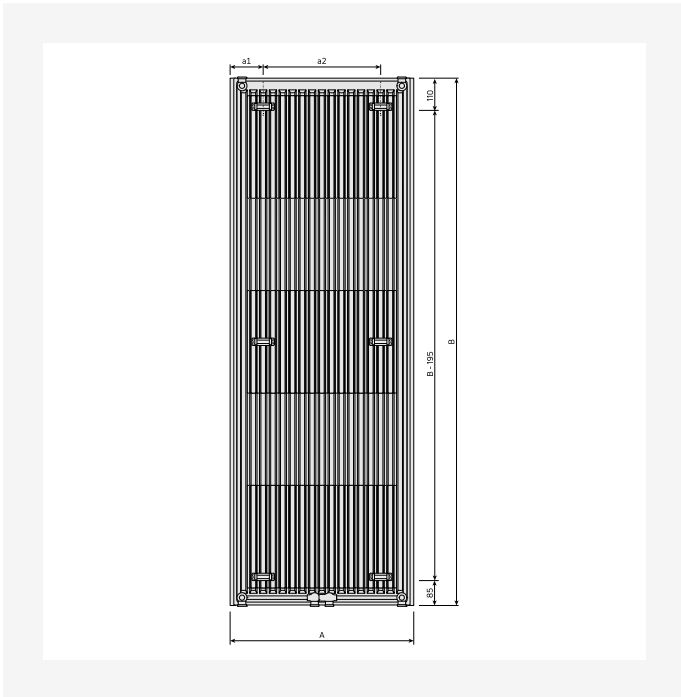

Bronnen

DimensionalDrawing - New_Tinos V rear view