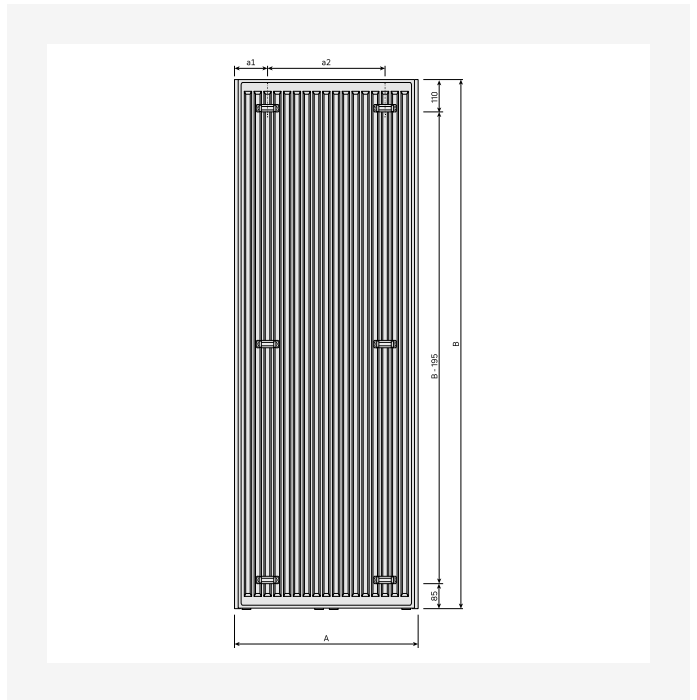

DimensionalDrawing - New_Tinos V rear view