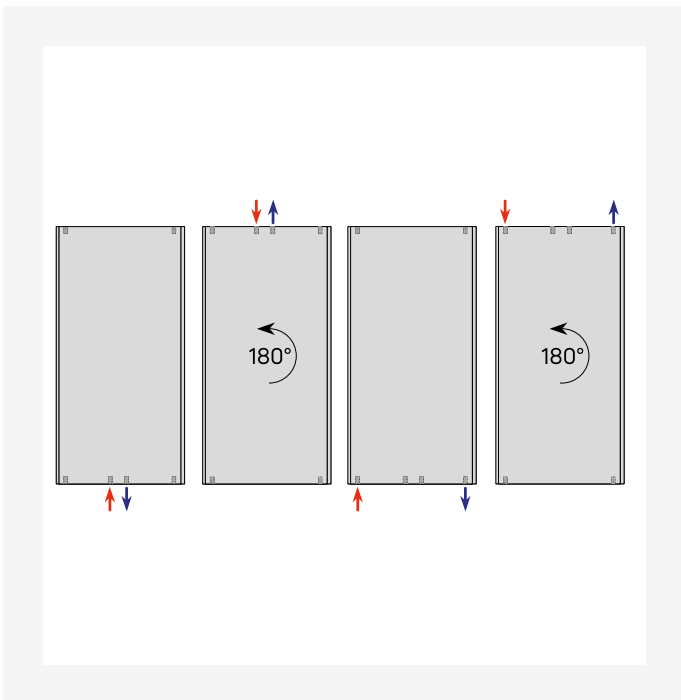

DimensionalDrawing - Verticals connection options