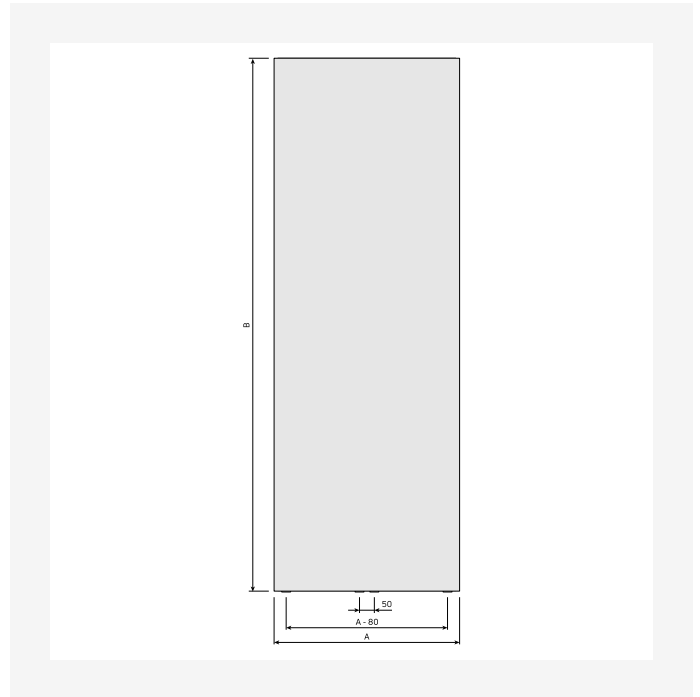

DimensionalDrawing - New_Tinos V front view

Bronnen