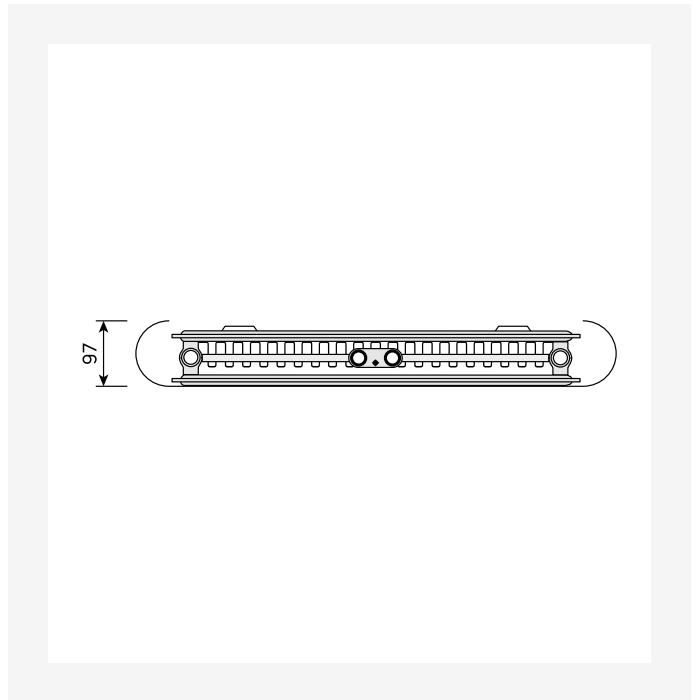

DimensionalDrawing - New_Paros V top view