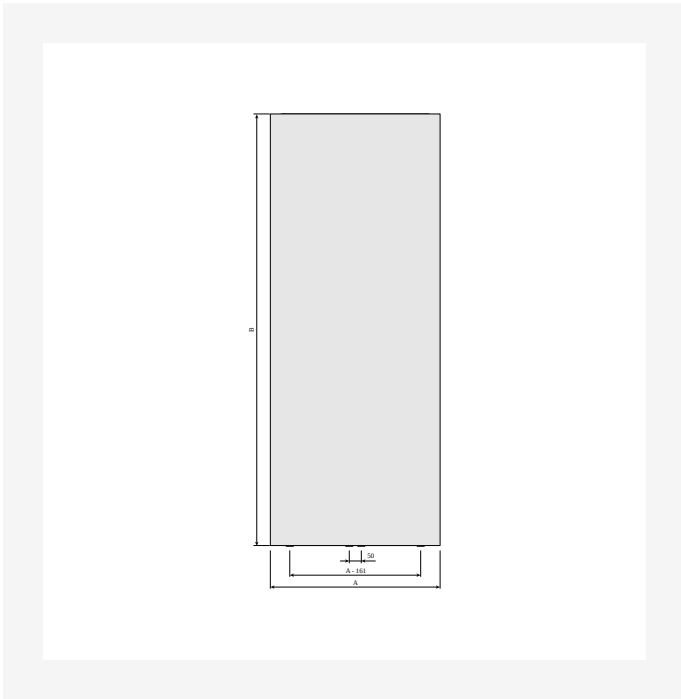

Bronnen

DimensionalDrawing - Paros V, type 21, front view