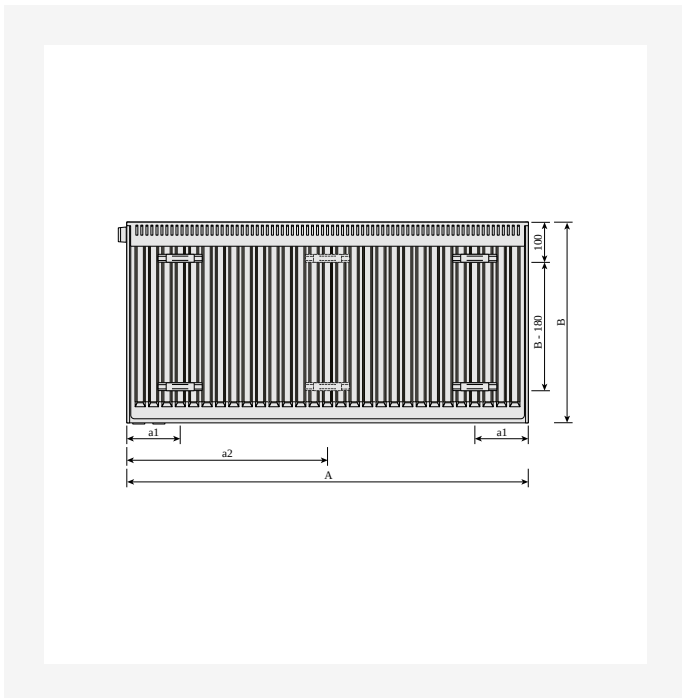

DimensionalDrawing - Ventil Compact, type 11, skats no augšas

DimensionalDrawing - Compact Ventil Flex, type 11, skats no aizmugures