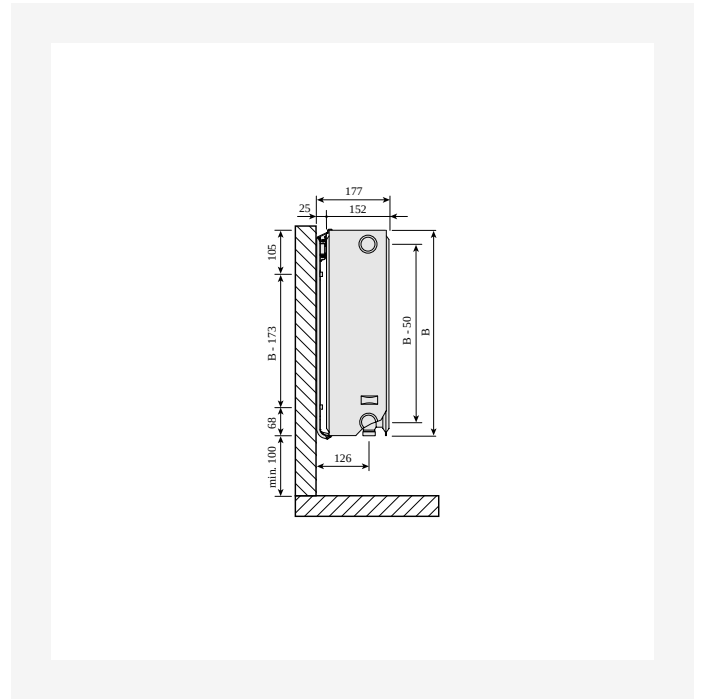

DimensionalDrawing - Ventil Compact, tips 33, skats no augšas

DimensionalDrawing - Ventil Compact, tipi 30, 33, skats no sāniem ar Monclac sienas kronšteinjiem