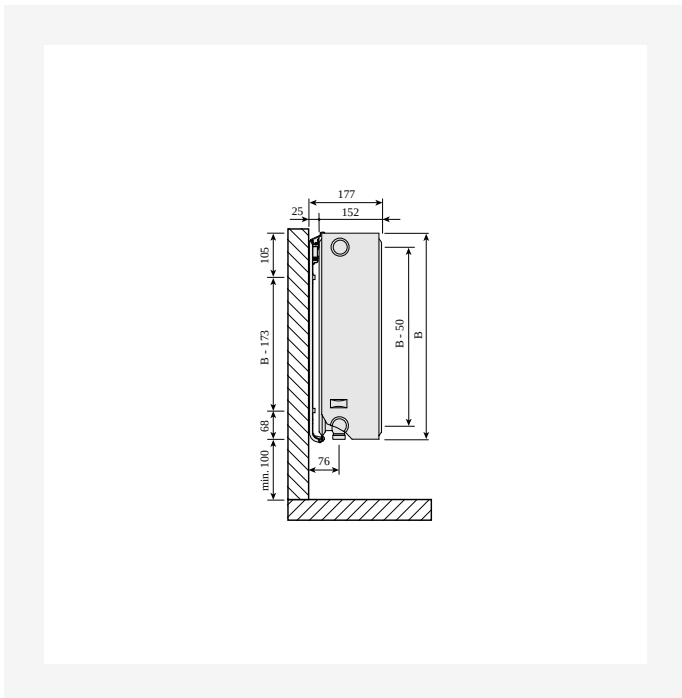

DimensionalDrawing - Ventil Compact, tips 33, skats no augšas

DimensionalDrawing - Ventil Compact, tipi 30, 33, skats no sāniem ar Monclac sienas kronšteinjiem