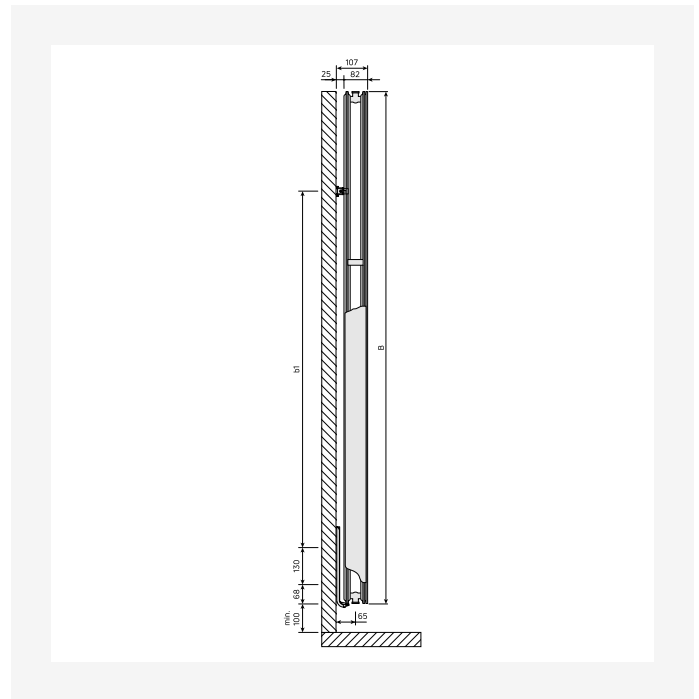

DimensionalDrawing - Kos V / Faro V, tips 20, skats no sāniem