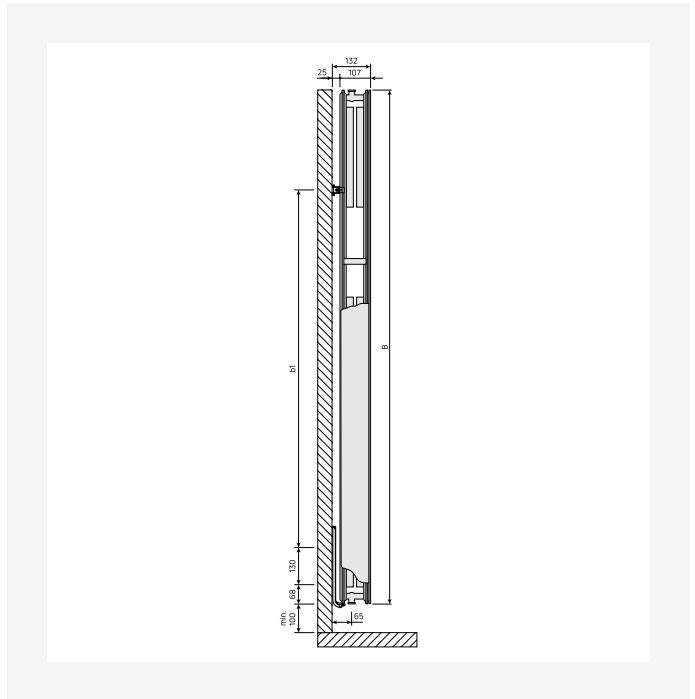

DimensionalDrawing - Kos V / Faro V, tips 22, skats no sāniem