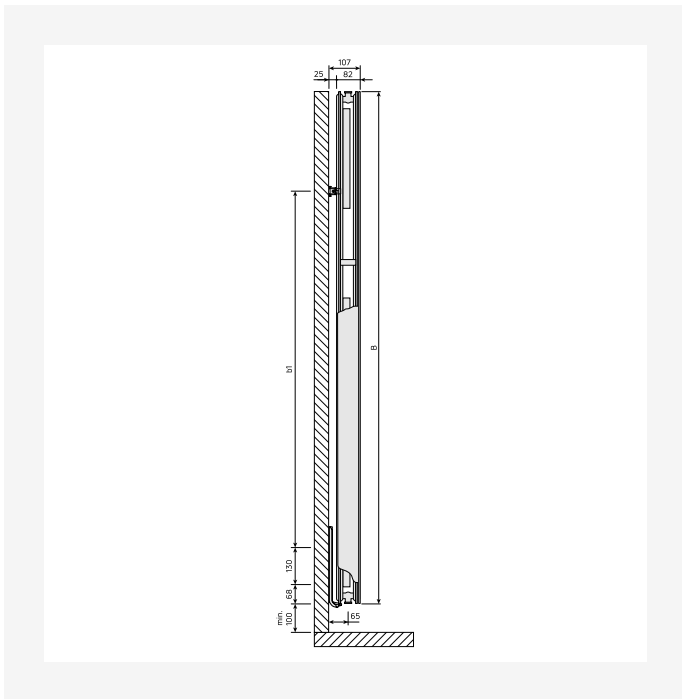

Resursi

DimensionalDrawing - Kos V / Faro V, tips 21, skats no sāniem