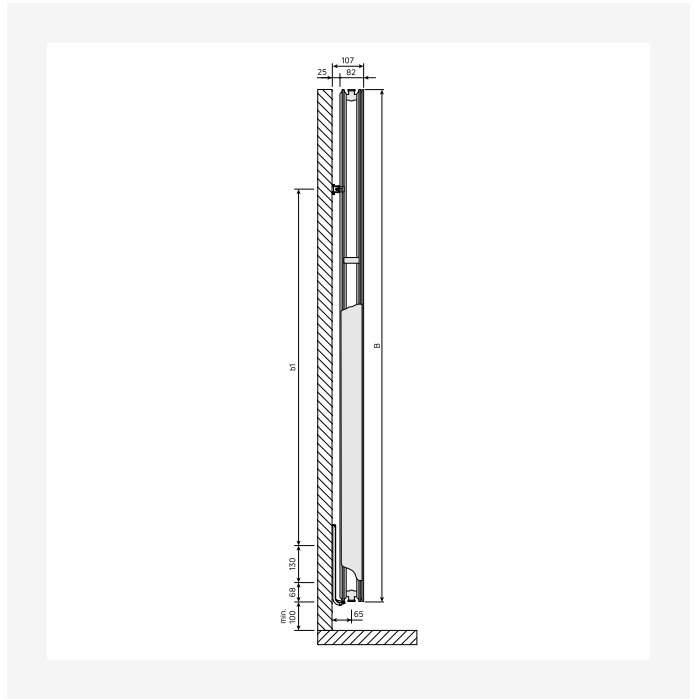

DimensionalDrawing - Kos V / Faro V, tips 20, skats no sāniem

Resursi