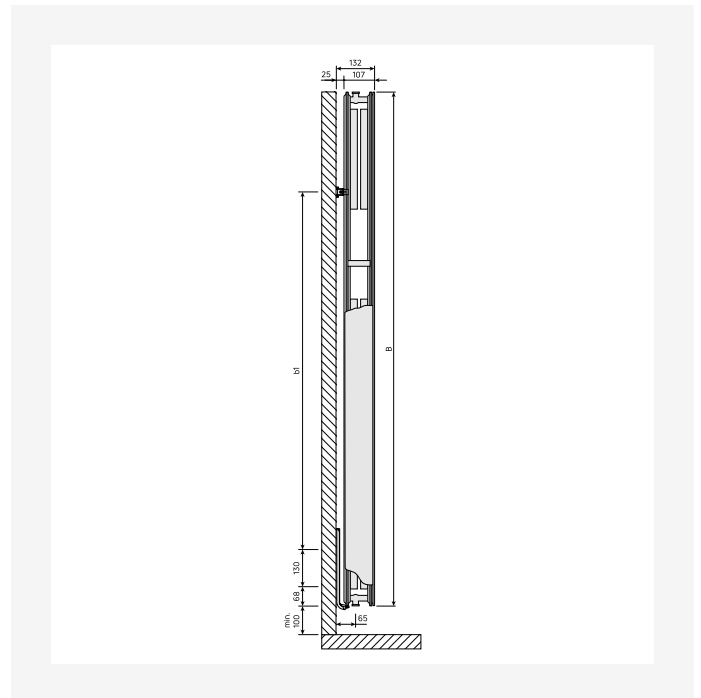

DimensionalDrawing - Kos V / Faro V, tips 22, skats no sāniem