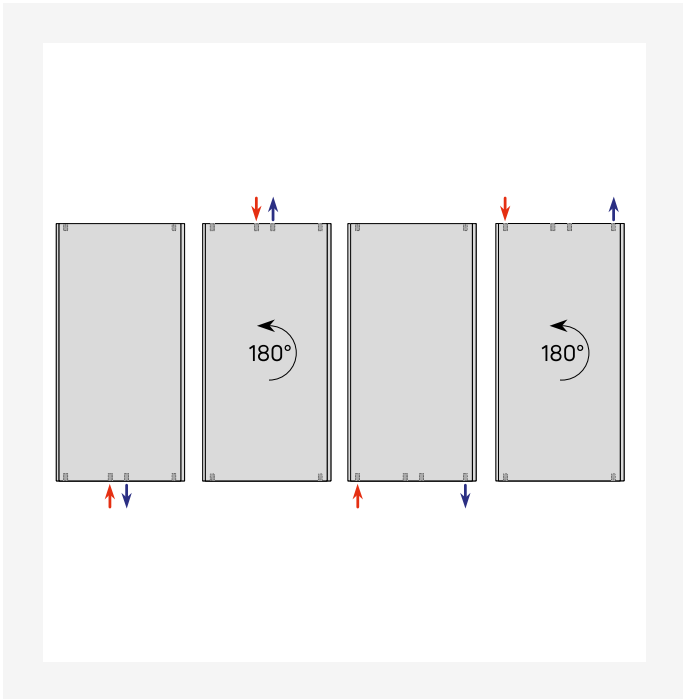

DimensionalDrawing - Vertikālās pieslēguma iespējas