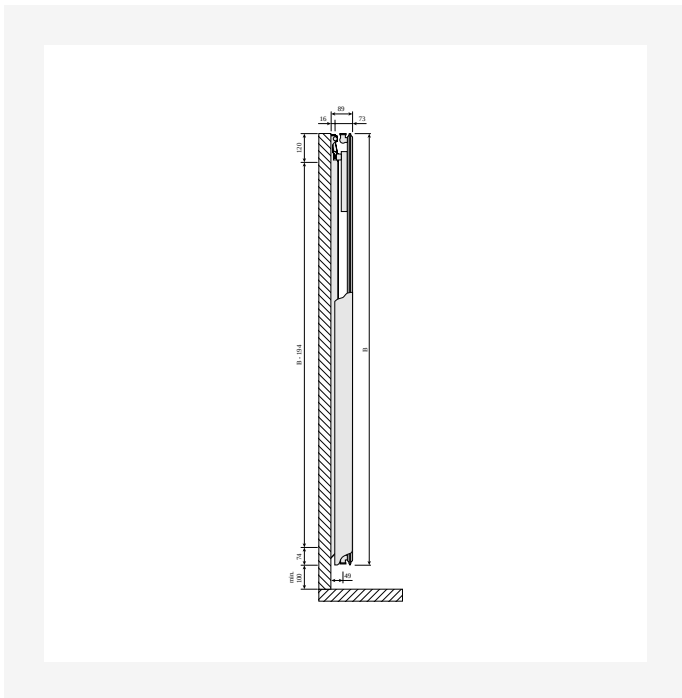

DimensionalDrawing - New_Tinos V top view

DimensionalDrawing - New_Tinos V top view

DimensionalDrawing - New_Tinos V-Paros V side view

Ressourcen

DimensionalDrawing - New_Tinos V-Paros V side view

DimensionalDrawing - New_Tinos V front view

DimensionalDrawing - Anschlussmöglichkeiten Vertikale Heizkörper

DimensionalDrawing - Tinos V, type 21, top view

Ressourcen

DimensionalDrawing - Tinos V and Paros V, type 21, side view

DimensionalDrawing - Tinos V, type 11, top view

DimensionalDrawing - Tinos V and Paros V, type 11, side view

DimensionalDrawing - Tinos V, back view with MCW-V brackets

Ressourcen

DimensionalDrawing - Tinos V, front view

DimensionalDrawing - Tinos V, back view