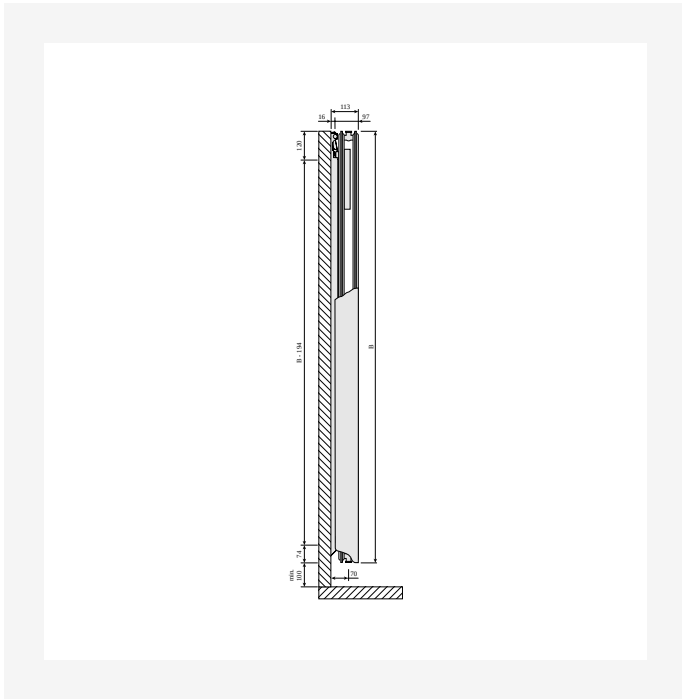

DimensionalDrawing - New_Tinos V top view

DimensionalDrawing - New_Tinos V top view

DimensionalDrawing - New_Tinos V-Paros V side view

Ressourcen

DimensionalDrawing - New_Tinos V-Paros V side view

DimensionalDrawing - New_Tinos V front view

DimensionalDrawing - Anschlussmöglichkeiten Vertikale Heizkörper

DimensionalDrawing - Tinos V, type 21, top view

Ressourcen

DimensionalDrawing - Tinos V and Paros V, type 21, side view

DimensionalDrawing - Tinos V, type 11, top view