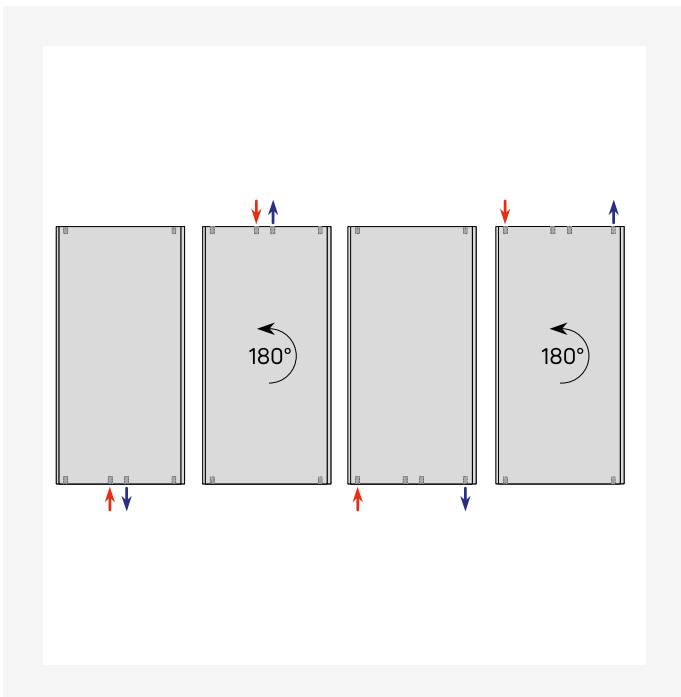

DimensionalDrawing - New_Tinos V top view

DimensionalDrawing - New_Tinos V top view

DimensionalDrawing - New_Tinos V-Paros V side view

Ressourcen

DimensionalDrawing - New_Tinos V-Paros V side view

DimensionalDrawing - New_Tinos V front view

DimensionalDrawing - Anschlussmöglichkeiten Vertikale Heizkörper

DimensionalDrawing - Tinos V, type 21, top view

Ressourcen

DimensionalDrawing - Tinos V and Paros V, type 21, side view

DimensionalDrawing - Tinos V, type 11, top view