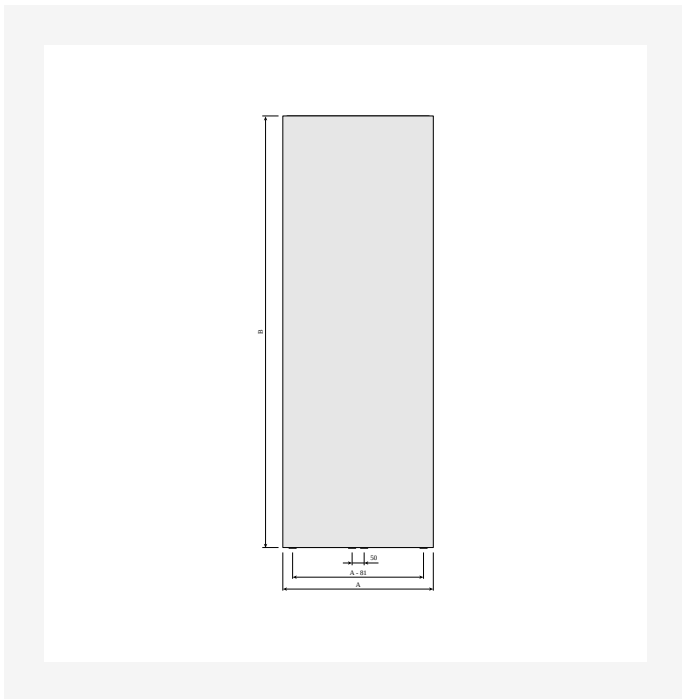

DimensionalDrawing - New_Tinos V top view

DimensionalDrawing - New_Tinos V top view

DimensionalDrawing - New_Tinos V-Paros V side view

Ressourcen

DimensionalDrawing - New_Tinos V-Paros V side view

DimensionalDrawing - New_Tinos V front view

DimensionalDrawing - Anschlussmöglichkeiten Vertikale Heizkörper

DimensionalDrawing - Tinos V, type 21, top view

Ressourcen

DimensionalDrawing - Tinos V and Paros V, type 21, side view

DimensionalDrawing - Tinos V, type 11, top view

DimensionalDrawing - Tinos V and Paros V, type 11, side view

DimensionalDrawing - Tinos V, back view with MCW-V brackets

Ressourcen

DimensionalDrawing - Tinos V, front view

DimensionalDrawing - Tinos V, back view