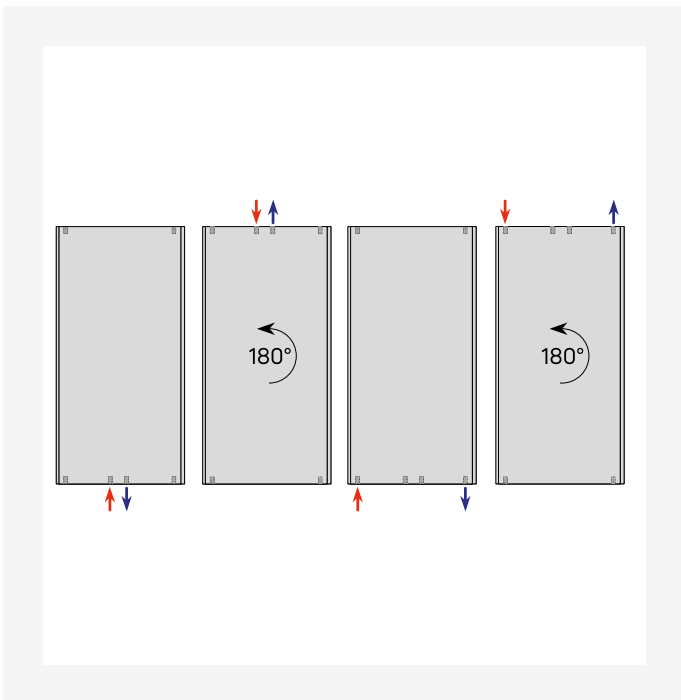

DimensionalDrawing - New_Tinos V top view

DimensionalDrawing - New_Tinos V top view

DimensionalDrawing - New_Tinos V-Paros V side view

Ressourcen

DimensionalDrawing - New_Tinos V-Paros V side view

DimensionalDrawing - New_Tinos V front view

DimensionalDrawing - Anschlussmöglichkeiten Vertikale Heizkörper

DimensionalDrawing - Tinos V, type 21, top view

Ressourcen

DimensionalDrawing - Tinos V and Paros V, type 21, side view

DimensionalDrawing - Tinos V, type 11, top view