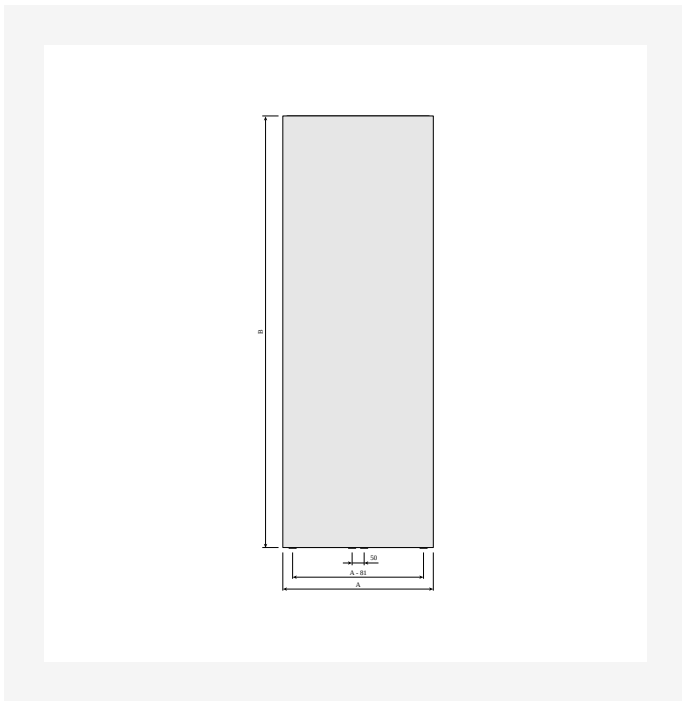

DimensionalDrawing - New_Tinos V top view

DimensionalDrawing - New_Tinos V top view

DimensionalDrawing - New_Tinos V-Paros V side view

Ressourcen

DimensionalDrawing - New_Tinos V-Paros V side view

DimensionalDrawing - New_Tinos V front view

DimensionalDrawing - Anschlussmöglichkeiten Vertikale Heizkörper

DimensionalDrawing - Tinos V, type 21, top view

Ressourcen

DimensionalDrawing - Tinos V and Paros V, type 21, side view

DimensionalDrawing - Tinos V, type 11, top view

DimensionalDrawing - Tinos V and Paros V, type 11, side view

DimensionalDrawing - Tinos V, back view with MCW-V brackets

Ressourcen

DimensionalDrawing - Tinos V, front view

DimensionalDrawing - Tinos V, back view