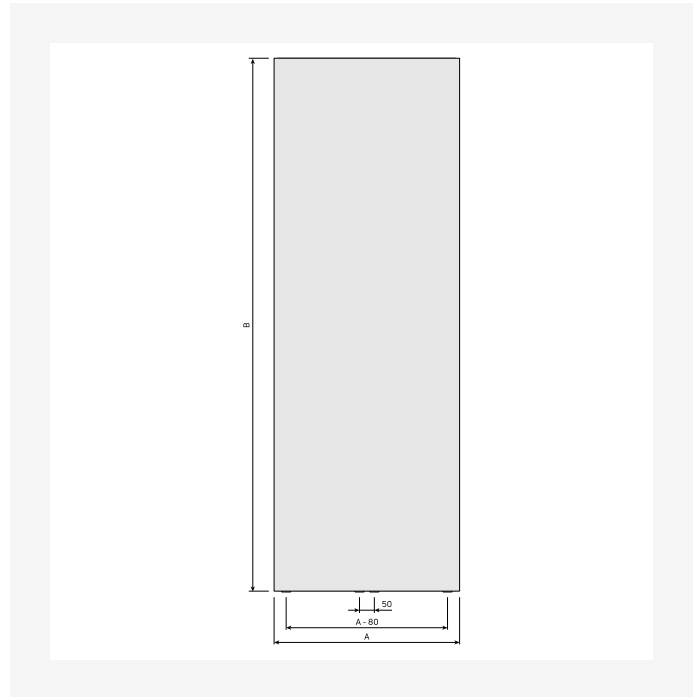

DimensionalDrawing - New_Tinos V top view

DimensionalDrawing - New_Tinos V top view

DimensionalDrawing - New_Tinos V-Paros V side view

Ressourcen

DimensionalDrawing - New_Tinos V-Paros V side view

DimensionalDrawing - New_Tinos V front view

DimensionalDrawing - Anschlussmöglichkeiten Vertikale Heizkörper

DimensionalDrawing - Tinos V, type 21, top view

Ressourcen

DimensionalDrawing - Tinos V and Paros V, type 21, side view

DimensionalDrawing - Tinos V, type 11, top view