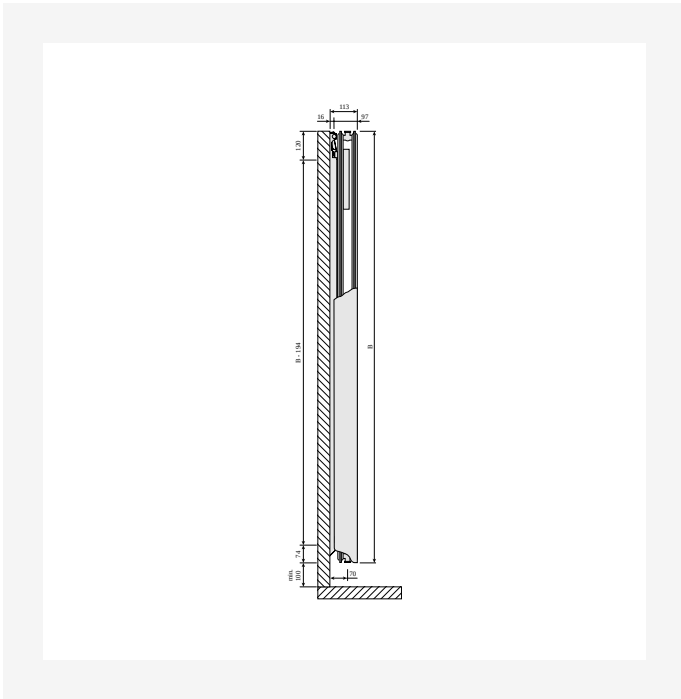

DimensionalDrawing - New_Tinos V top view

DimensionalDrawing - New_Tinos V top view

DimensionalDrawing - New_Tinos V-Paros V side view

Ressourcen

DimensionalDrawing - New_Tinos V-Paros V side view

DimensionalDrawing - New_Tinos V front view

DimensionalDrawing - Anschlussmöglichkeiten Vertikale Heizkörper

DimensionalDrawing - Tinos V, type 21, top view

Ressourcen

DimensionalDrawing - Tinos V and Paros V, type 21, side view

DimensionalDrawing - Tinos V, type 11, top view