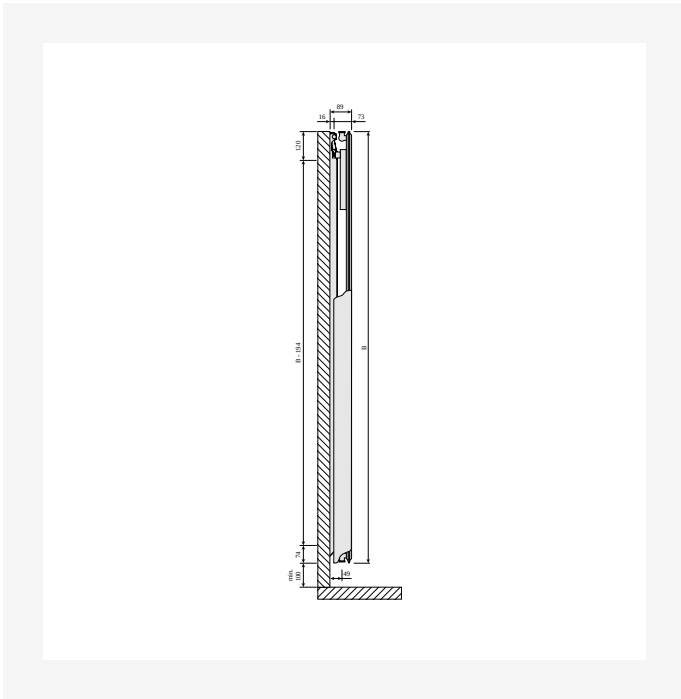

DimensionalDrawing - New_Tinos V top view

DimensionalDrawing - New_Tinos V top view

DimensionalDrawing - New_Tinos V-Paros V side view

Ressourcen

DimensionalDrawing - New_Tinos V-Paros V side view

DimensionalDrawing - New_Tinos V front view

DimensionalDrawing - Anschlussmöglichkeiten Vertikale Heizkörper

DimensionalDrawing - Tinos V, type 21, top view

Ressourcen

DimensionalDrawing - Tinos V and Paros V, type 21, side view

DimensionalDrawing - Tinos V, type 11, top view

DimensionalDrawing - Tinos V and Paros V, type 11, side view

DimensionalDrawing - Tinos V, back view with MCW-V brackets

Ressourcen

DimensionalDrawing - Tinos V, front view

DimensionalDrawing - Tinos V, back view