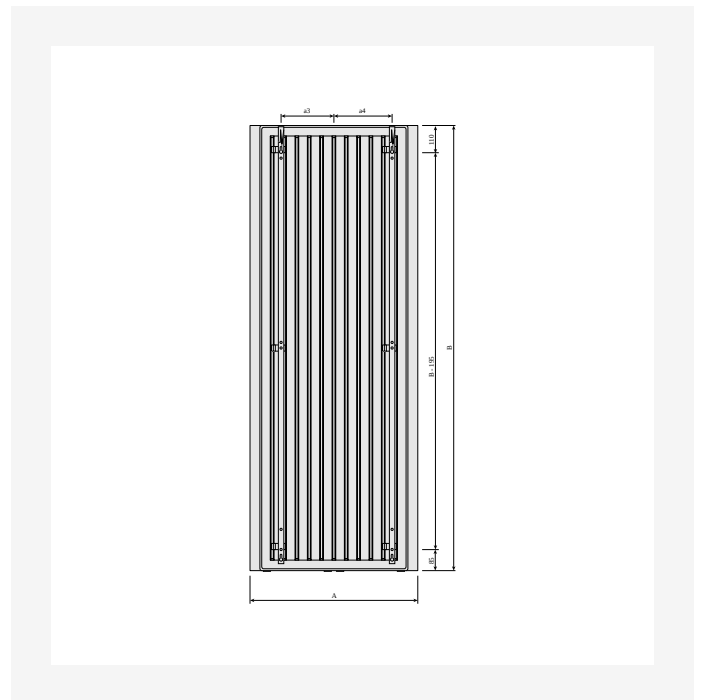

# Ressourcen

DimensionalDrawing - Anschlussmöglichkeiten Vertikale Heizkörper

DimensionalDrawing - Tinos V and Paros V, type 21, side view

DimensionalDrawing - Tinos V and Paros V, type 11, side view

DimensionalDrawing - Paros V, type 21, top view

# Ressourcen

DimensionalDrawing - Paros V, type 21, front view

DimensionalDrawing - Paros V, type 11, top view

DimensionalDrawing - Paros V, type 11, front view

DimensionalDrawing - Paros V, back view with MCW V brackets