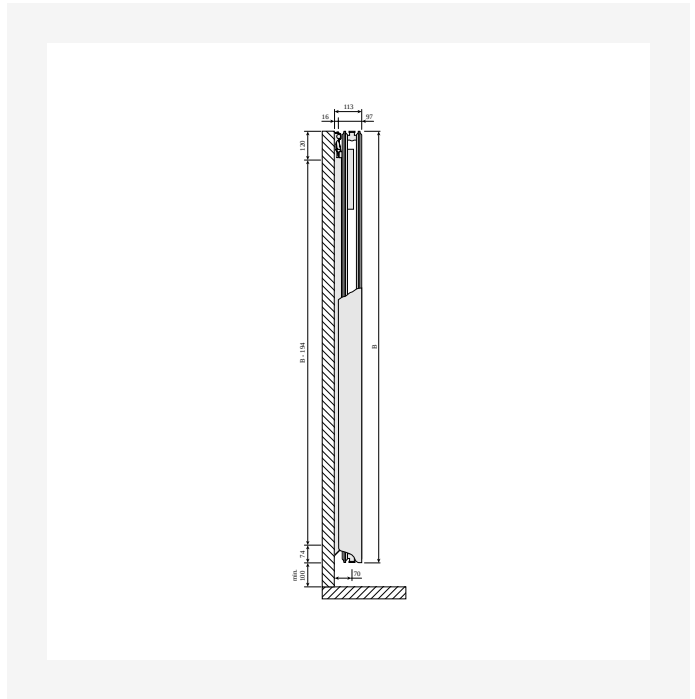

# Ressourcen

DimensionalDrawing - New\_Paros V top view

DimensionalDrawing - New\_Paros V front view

DimensionalDrawing - New\_Tinos V-Paros V side view

DimensionalDrawing - New\_Tinos V-Paros V side view

# Ressourcen

DimensionalDrawing - Anschlussmöglichkeiten Vertikale Heizkörper

DimensionalDrawing - Tinos V and Paros V, type 21, side view

DimensionalDrawing - Tinos V and Paros V, type 11, side view

DimensionalDrawing - Paros V, type 21, top view