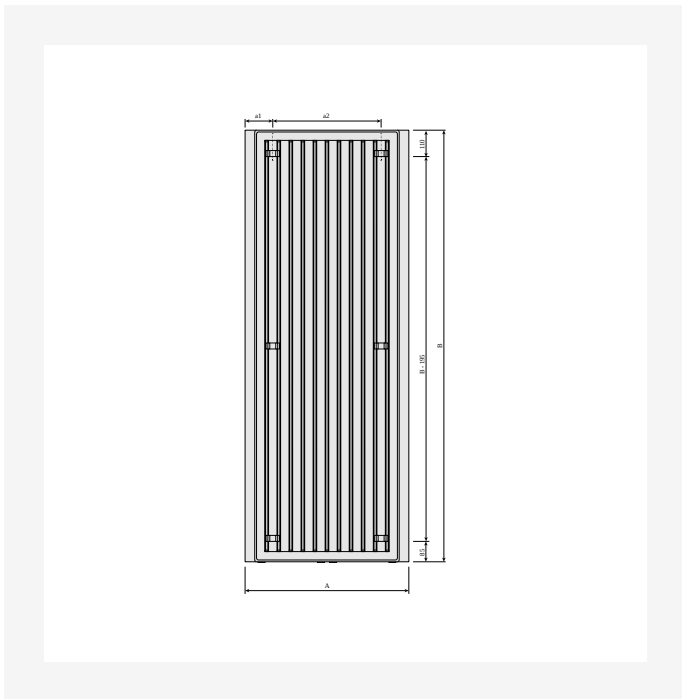

Ressourcen

DimensionalDrawing - Paros V, back view