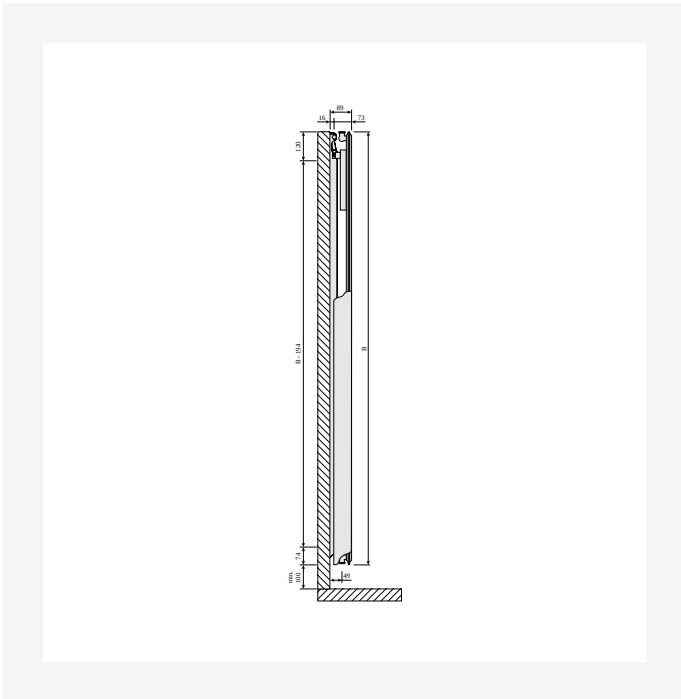

# Ressourcen

DimensionalDrawing - New\_Paros V top view

DimensionalDrawing - New\_Paros V front view

DimensionalDrawing - New\_Tinos V-Paros V side view

DimensionalDrawing - New\_Tinos V-Paros V side view

# Ressourcen

DimensionalDrawing - Anschlussmöglichkeiten Vertikale Heizkörper

DimensionalDrawing - Tinos V and Paros V, type 21, side view

DimensionalDrawing - Tinos V and Paros V, type 11, side view

DimensionalDrawing - Paros V, type 21, top view