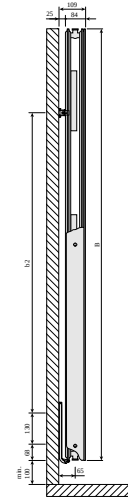

DimensionalDrawing - New\_Kos V-Faro V rear view

# Ressourcen

DimensionalDrawing - Kos V / Faro V 2024, Seitenansicht Typ 20

DimensionalDrawing - Anschlussmöglichkeiten Vertikale Heizkörper

DimensionalDrawing - Kos V and Faro V, type 22, top view

DimensionalDrawing - Kos V and Faro V type 22, side view

# Ressourcen

DimensionalDrawing - Kos V and Faro V, type 21, top view

DimensionalDrawing - Kos V and Faro V type 21, side view

DimensionalDrawing - Kos V and Faro V type 20, side view

DimensionalDrawing - Kos V and Faro V with MCWW wall brackets, back view

DimensionalDrawing - Kos V, Faro V - table B

KOS V (mm)				
<b>A</b>	<b>320</b>	<b>470</b>	<b>620</b>	<b>770</b>
<b>a1</b>	60	135	210	285
<b>a2</b>	75	125	200	250

DimensionalDrawing - Kos V, Faro V - table A