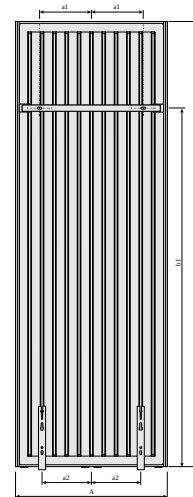

# Ressourcen

DimensionalDrawing - Kos V / Faro V 2024, Seitenansicht Typ 20

DimensionalDrawing - Anschlussmöglichkeiten Vertikale Heizkörper

DimensionalDrawing - Kos V and Faro V, type 22, top view

DimensionalDrawing - Kos V and Faro V type 22, side view

# Ressourcen

DimensionalDrawing - Kos V and Faro V, type 21, top view

DimensionalDrawing - Kos V and Faro V type 21, side view

DimensionalDrawing - Kos V and Faro V type 20, side view

DimensionalDrawing - Kos V and Faro V with MCWW wall brackets, back view

# Ressourcen

DimensionalDrawing - Kos V and Faro V back view

DimensionalDrawing - Kos V and Faro V type 20, top view

DimensionalDrawing - Faro V front view

DimensionalDrawing - Befestigungen Vertical, Kos V | Faro V

DimensionalDrawing - Kos V, Faro V - table B

KOS V (mm)				
<b>A</b>	<b>320</b>	<b>470</b>	<b>620</b>	<b>770</b>
<b>a1</b>	60	135	210	285
<b>a2</b>	75	125	200	250

DimensionalDrawing - Kos V, Faro V - table A