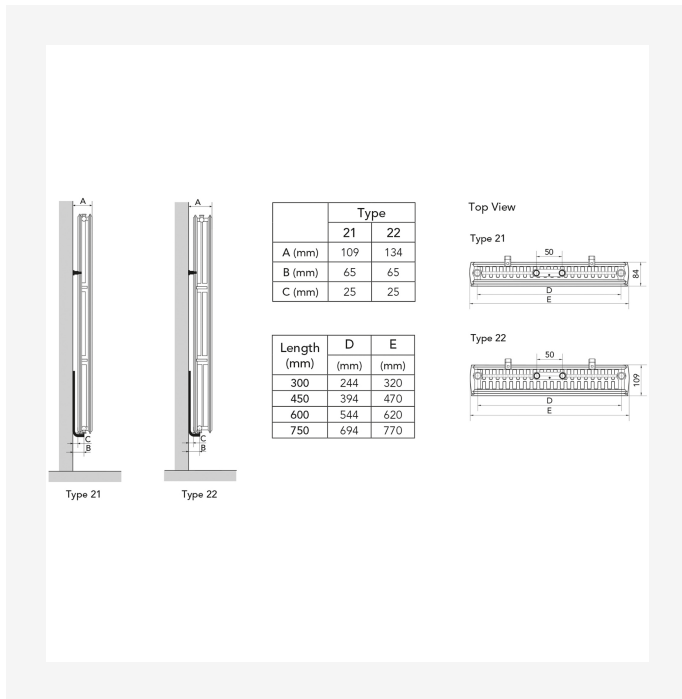

Ressourcen

KOS V (mm)				
B	1500	1800	1950	2100
b1	1150	1450	1600	1750
b2	952	1252	1402	1552

DimensionalDrawing - Myson Plan & Plan Plus Vertical - Mounting Positions & Dimensions

DimensionalDrawing - Kos V, Faro V - table B

KOS V (mm)				
A	320	470	620	770
a1	60	135	210	285
a2	75	125	200	250

DimensionalDrawing - Kos V, Faro V - table A