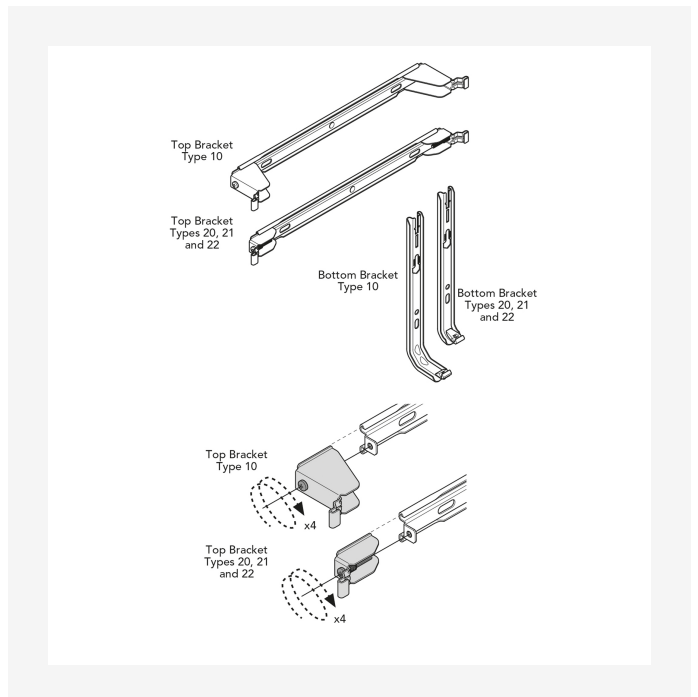

# Ressourcen

DimensionalDrawing - Kos V / Faro V 2024, Seitenansicht Typ 20

DimensionalDrawing - Anschlussmöglichkeiten Vertikale Heizkörper

DimensionalDrawing - Kos V and Faro V, type 22, top view

DimensionalDrawing - Kos V and Faro V type 22, side view

# Ressourcen

DimensionalDrawing - Kos V and Faro V, type 21, top view

DimensionalDrawing - Kos V and Faro V type 21, side view

DimensionalDrawing - Kos V and Faro V type 20, side view

DimensionalDrawing - Kos V and Faro V with MCWW wall brackets, back view

# Ressourcen

DimensionalDrawing - Kos V and Faro V back view

DimensionalDrawing - Kos V and Faro V type 20, top view

DimensionalDrawing - Faro V front view

DimensionalDrawing - Befestigungen Vertical, Kos V | Faro V