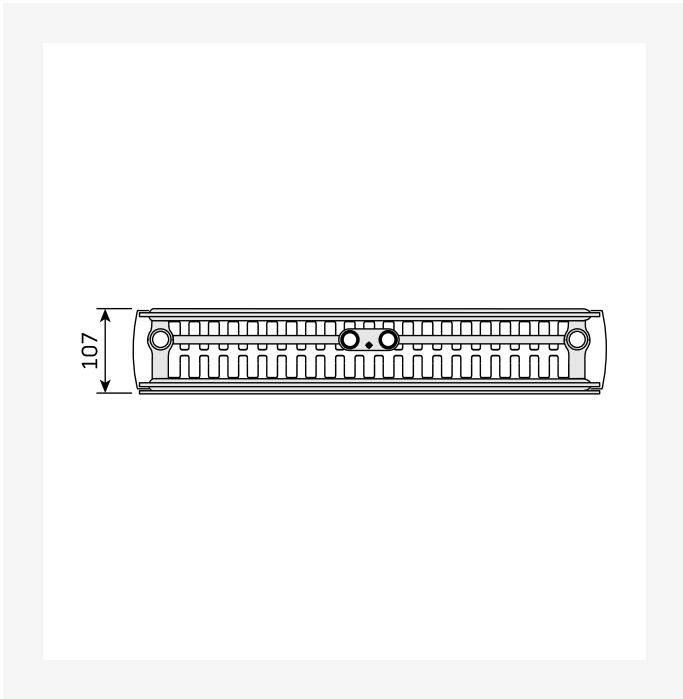

Ressourcen

DimensionalDrawing - New_Kos V-Faro V top view