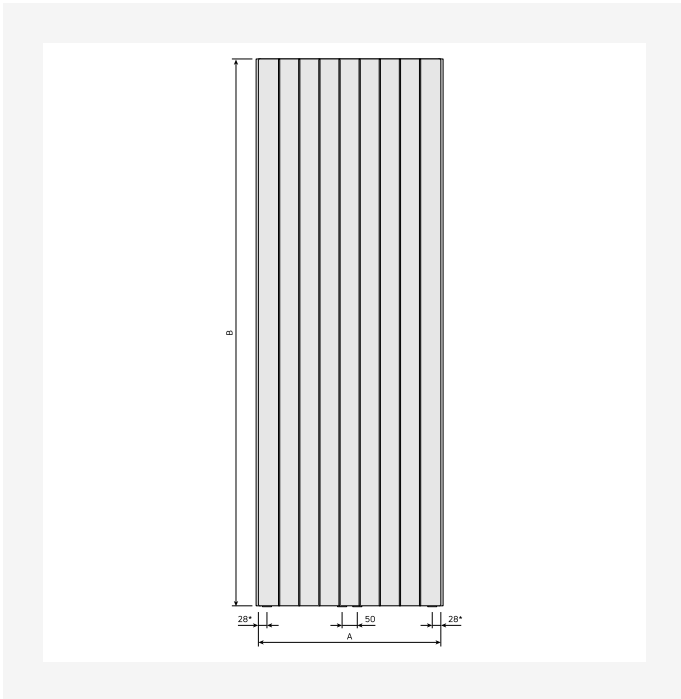

DimensionalDrawing - New_Faro V front view