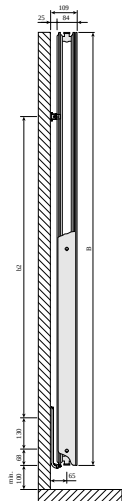

DimensionalDrawing - New\_Kos V-Faro V rear view

# Ressourcen

DimensionalDrawing - Kos V / Faro V 2024, Seitenansicht Typ 20

DimensionalDrawing - Anschlussmöglichkeiten Vertikale Heizkörper

DimensionalDrawing - Kos V and Faro V, type 22, top view

DimensionalDrawing - Kos V and Faro V type 22, side view

# Ressourcen

DimensionalDrawing - Kos V and Faro V, type 21, top view

DimensionalDrawing - Kos V and Faro V type 21, side view

DimensionalDrawing - Kos V and Faro V type 20, side view

DimensionalDrawing - Kos V and Faro V with MCWW wall brackets, back view

DimensionalDrawing - Kos V, Faro V - table B

KOS V (mm)				
<b>A</b>	<b>320</b>	<b>470</b>	<b>620</b>	<b>770</b>
<b>a1</b>	60	135	210	285
<b>a2</b>	75	125	200	250

DimensionalDrawing - Kos V, Faro V - table A