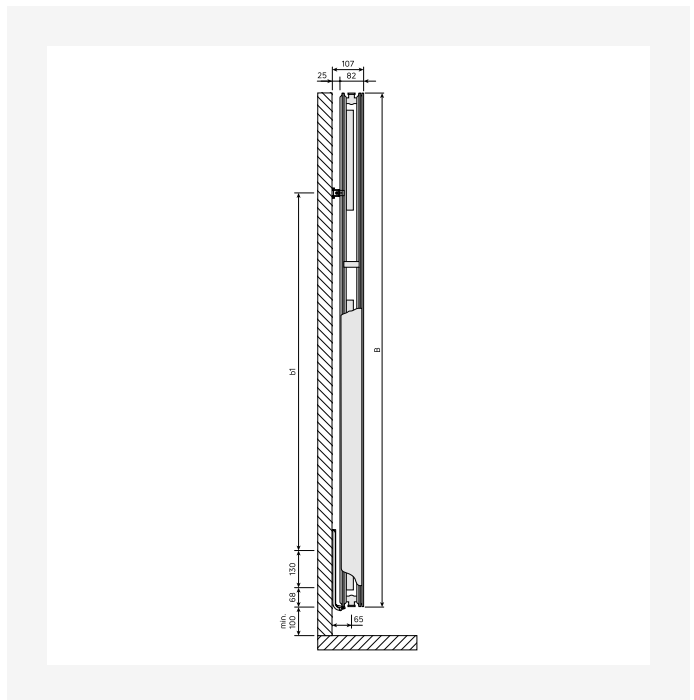

DimensionalDrawing - Kos V / Faro V 2024, Seitenansicht Typ 21