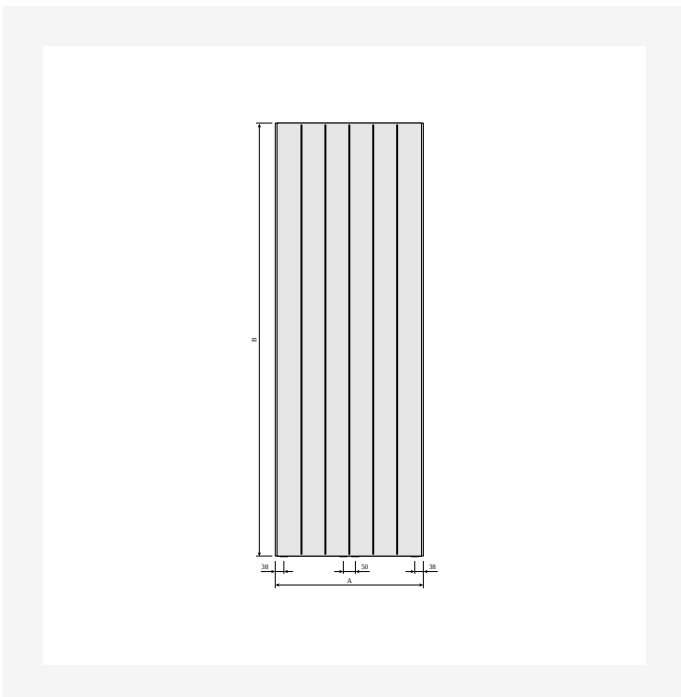

DimensionalDrawing - Faro V front view