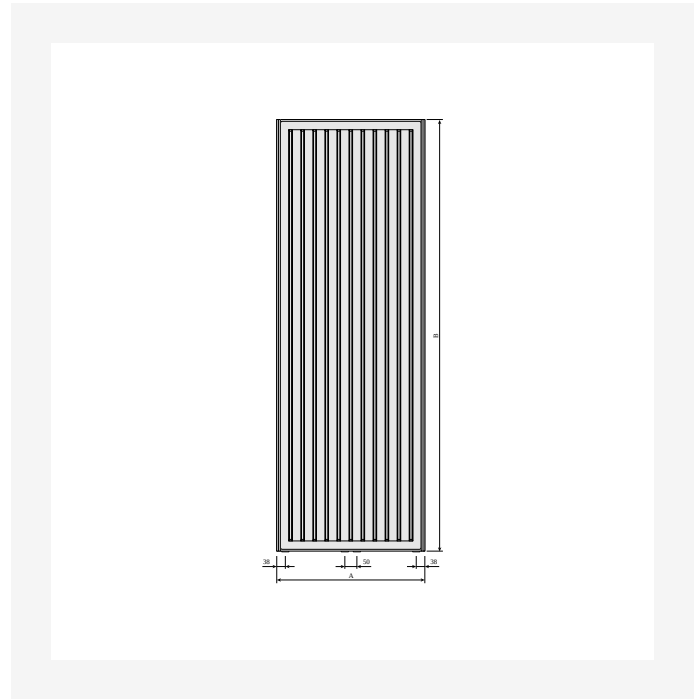

Sources

Dimensional Drawing - Kos V and Faro V Vue arrière