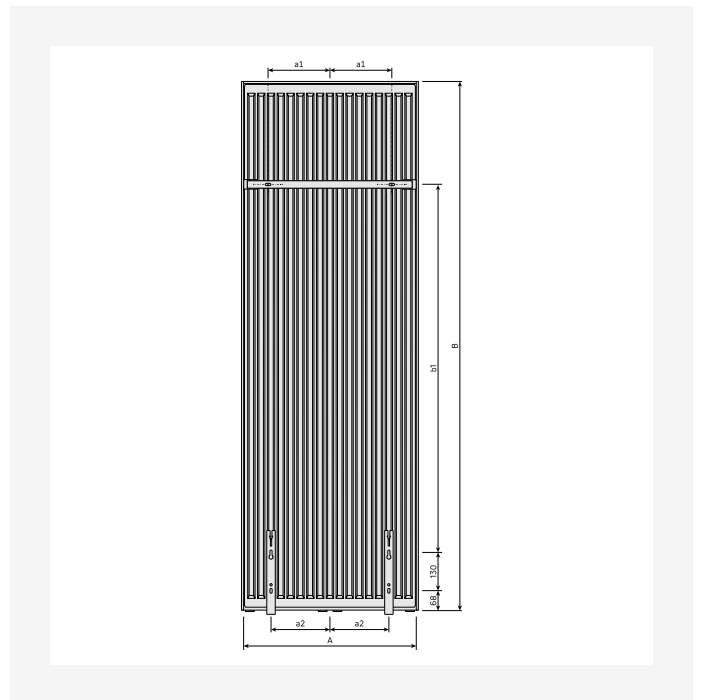

# Sources

ProductImage - New\_Kos-V-Towel-warmer product image

ProductImage - New\_Kos-V main image

Installation - Myson Plan & Plan Plus Vertical - Connection Options

DimensionalDrawing - New\_Kos V-Faro V Vue arrière