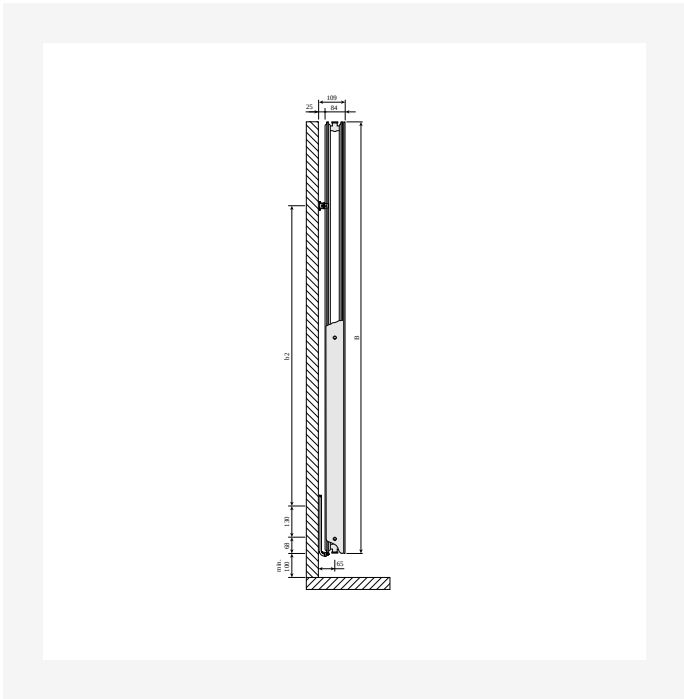

# Sources

DimensionalDrawing - Kos V and Faro V, type 21, Vue du dessus

DimensionalDrawing - Kos V and Faro V type 20, Vue du dessus

DimensionalDrawing - Kos V and Faro V type 22, Vue latérale

DimensionalDrawing - Kos V and Faro V type 21, Vue latérale

# Sources

KOS V (mm)				
A	320	470	620	770
a1	60	135	210	285
a2	75	125	200	250

DimensionalDrawing - Kos V and Faro V type 20, Vue latérale

DimensionalDrawing - Kos V, Faro V - table A

DimensionalDrawing - Verticals options de raccordement