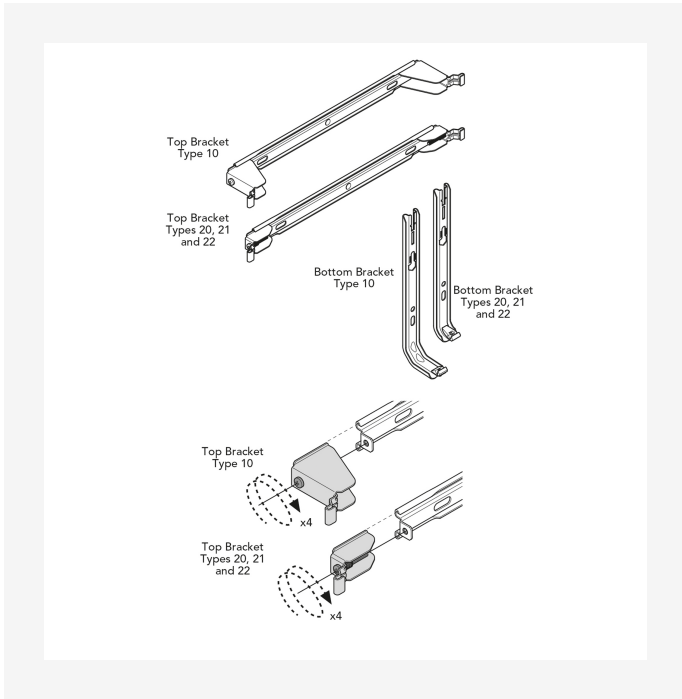

# Sources

KOS V (mm)				
A	320	470	620	770
a1	60	135	210	285
a2	75	125	200	250

DimensionalDrawing - Kos V and Faro V type 20, Vue latérale

DimensionalDrawing - Kos V, Faro V - table A

DimensionalDrawing - Verticals options de raccordement

DimensionalDrawing - Kos V Vue de face

# Sources

Dimensional Drawing - Kos V and Faro V avec MCWW support de fixations, Vue arrière

Dimensional Drawing - Kos V and Faro V Vue arrière

Dimensional Drawing - Myson Vertical, Plan & Plan Plus Vertical - fixations murales