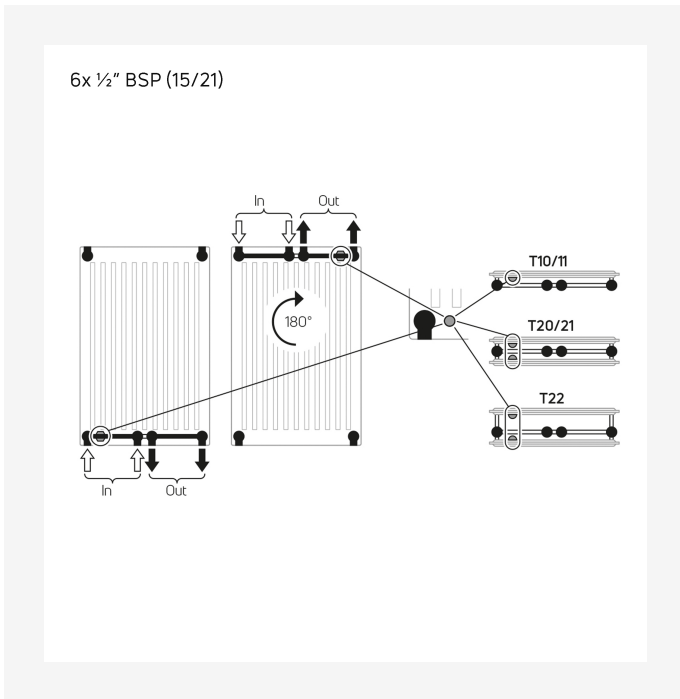

Sources

ProductImage - New Faro V main picture

ProductImage - Plan Plus Vertical product picture

ProductImage - Intersection image of vertical radiator Faro V, FAV.

ProductImage - Vertical design radiator Faro V, FAV, 30 degrees, white.

Sources

Installation - Myson Plan & Plan Plus Vertical - Connection Options

DimensionalDrawing - New_Faro V Vue de face

DimensionalDrawing - New_Kos V-Faro V Vue arrière

DimensionalDrawing - New_Kos V-Faro V Vue du dessus