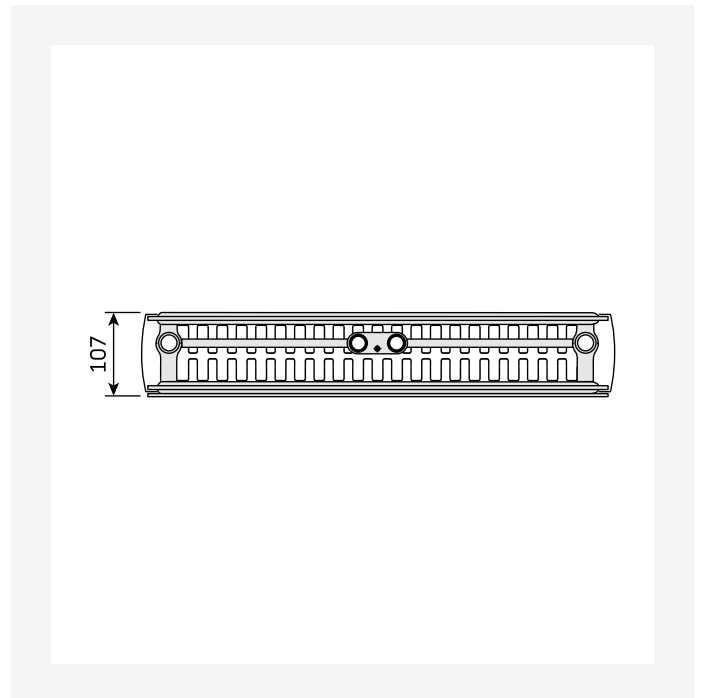

DimensionalDrawing - New_Kos V-Faro V Vue du dessus