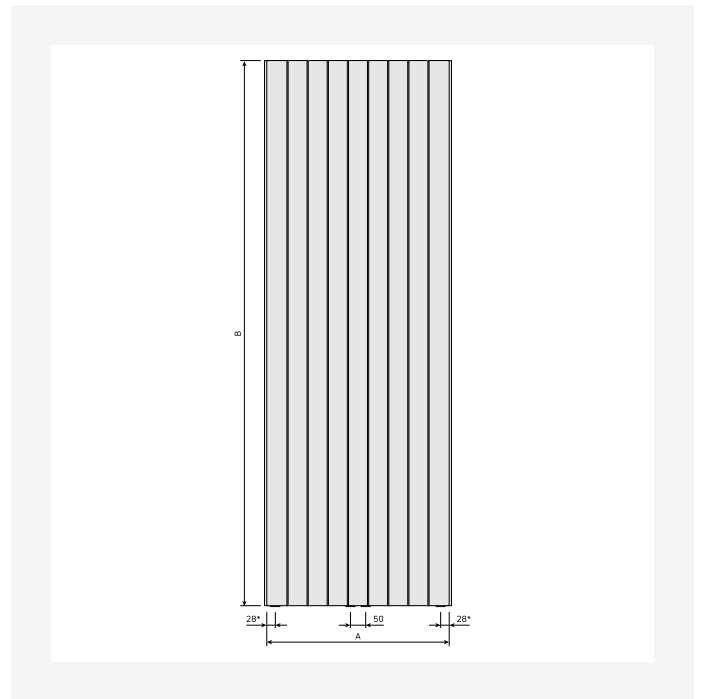

Sources

DimensionalDrawing - New_Faro V Vue de face