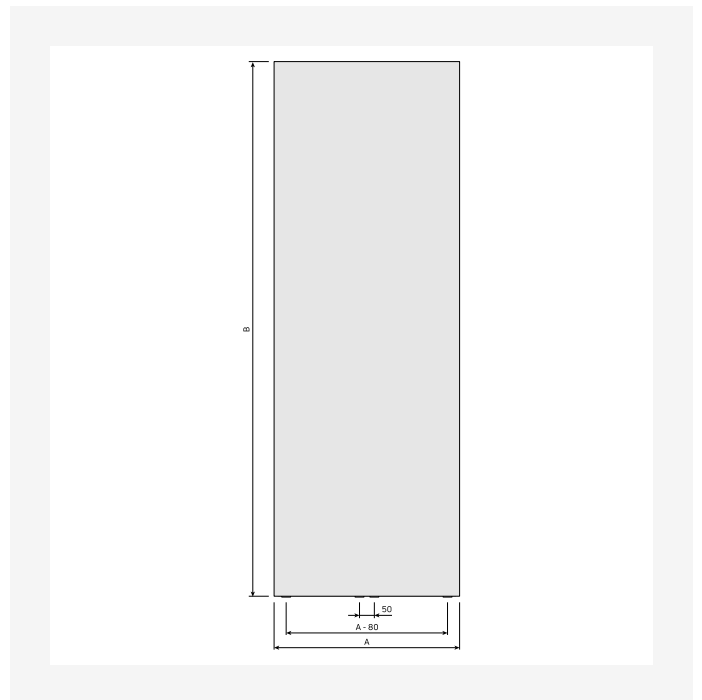

# Resurssit

Product Image (HR) - New\_Tinos-V-MAIN-2000x2000

Product Image (HR) - P-Tinos-30deg-white-3d

Product Image (HR) - P-Tinos-radiator

Dimensional Drawing - New\_Tinos V\_FV\_0124