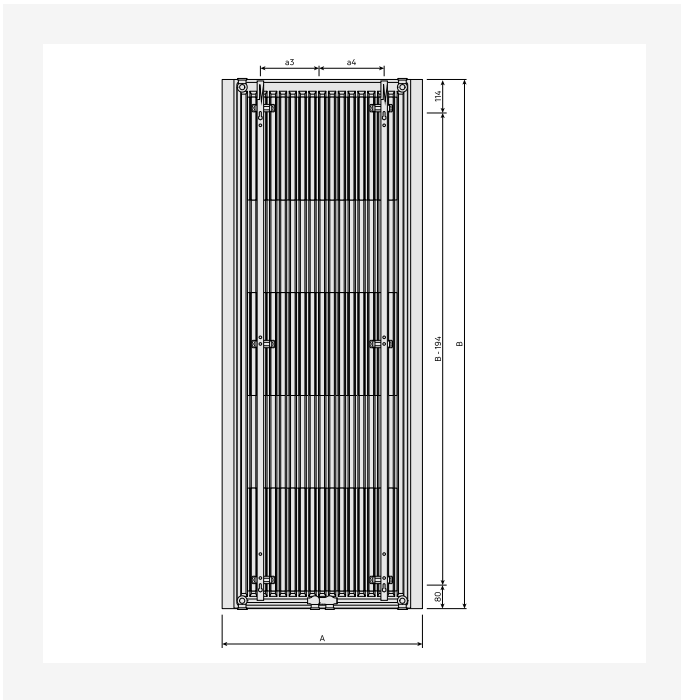

Dimensional Drawing - New_Paros V_RV_T11_MCWV_0124