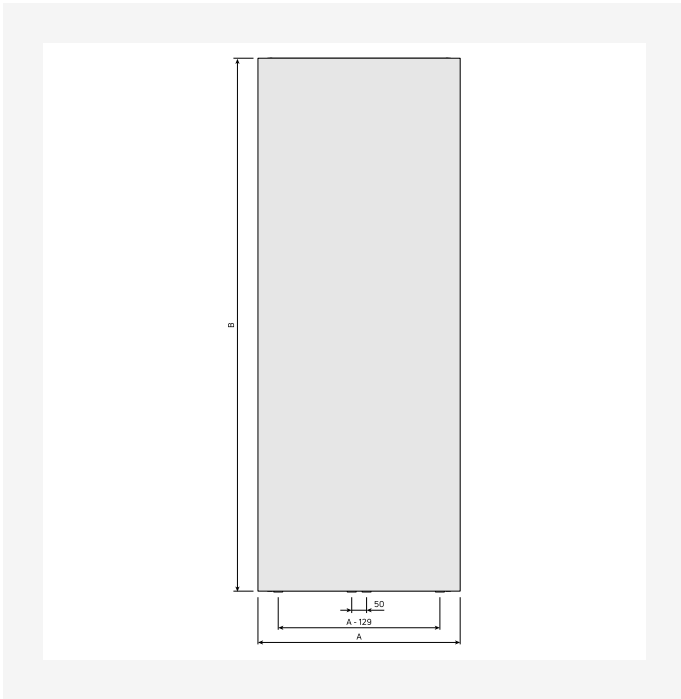

Resurssit

Dimensional Drawing - New_Paros V_FV_T11_0124