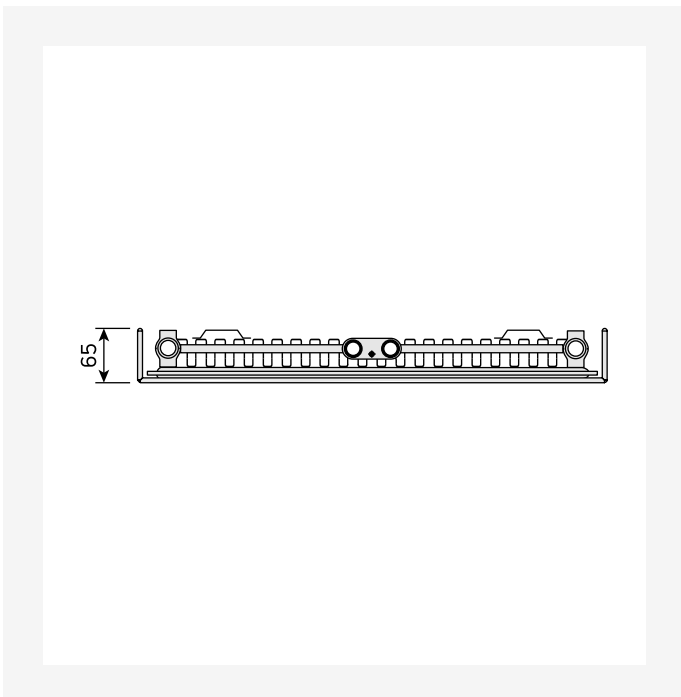

DimensionalDrawing - Tinos V, type 11, set oppefra