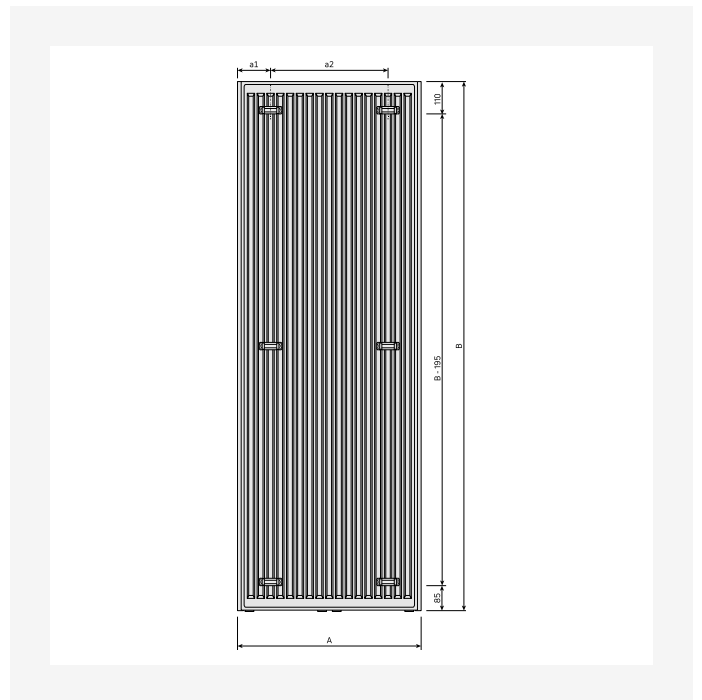

# Ressourcer

ProductImage - New\_Tinos-V-MAIN product image

ProductImage - Tinos V, TIV, product image, metal grey

ProductImage - Tinos V, TIV, product image, 30 degrees.

DimensionalDrawing - Tinos V, type 21, bagfra