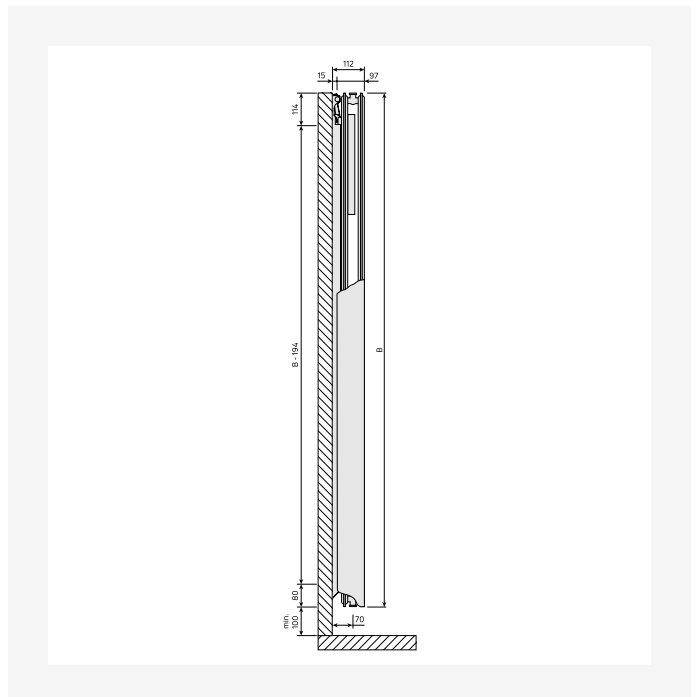

DimensionalDrawing - Tinos V / Paros V, type 21, sidevisning