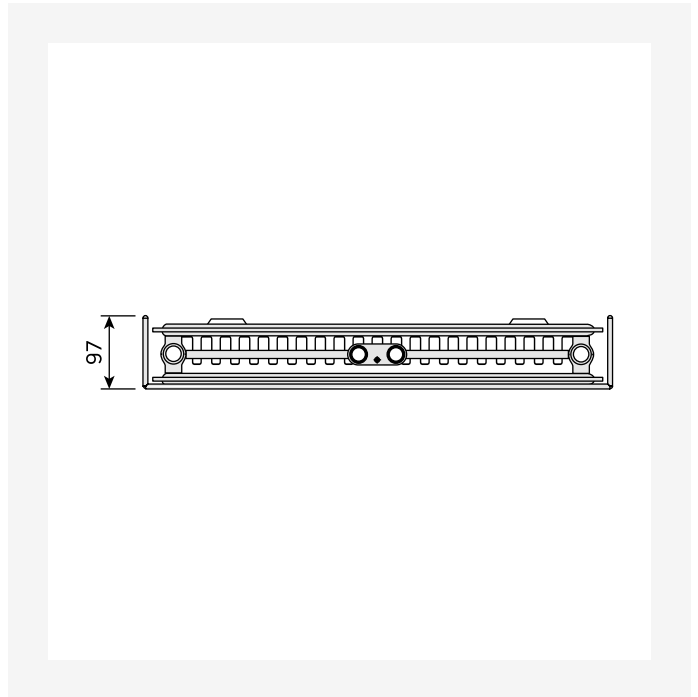

DimensionalDrawing - Tinos V, type 21, set oppefra

Ressourcer