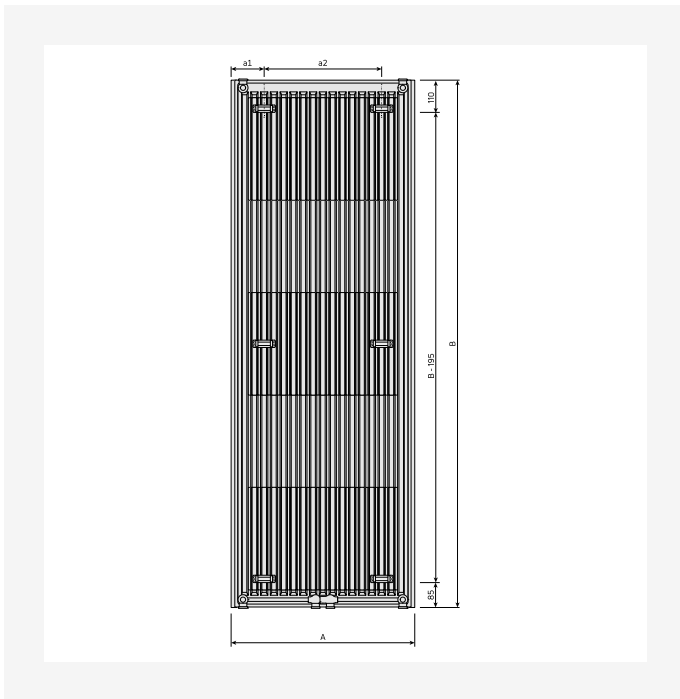

Ressourcer

DimensionalDrawing - Tinos V, type 11, bagfra