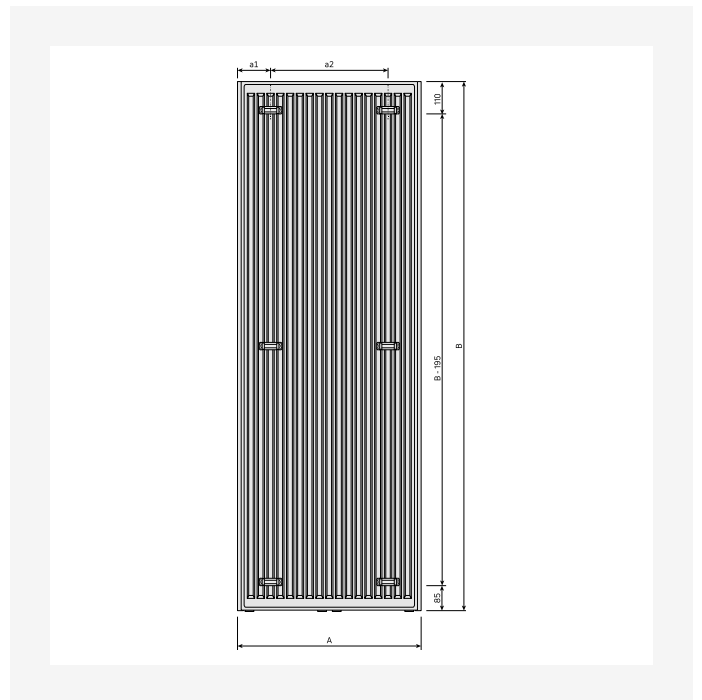

Ressourcer

ProductImage - New_Tinos-V-MAIN product image

ProductImage - Tinos V, TIV, product image, metal grey

ProductImage - Tinos V, TIV, product image, 30 degrees.

DimensionalDrawing - Tinos V, type 21, bagfra