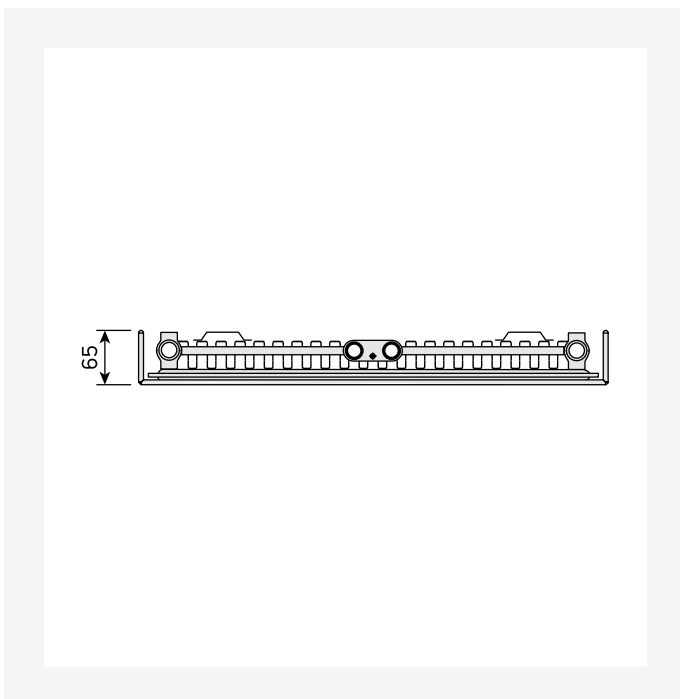

DimensionalDrawing - Tinos V, type 11, set oppefra