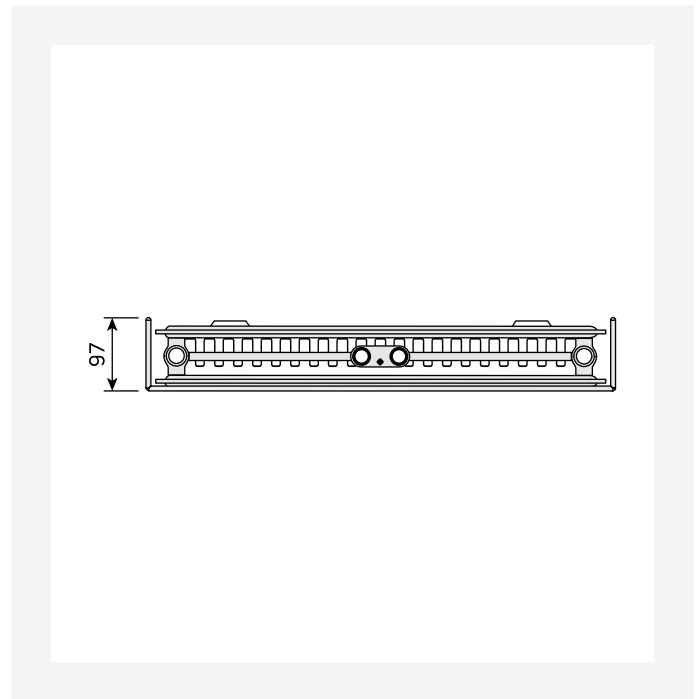

DimensionalDrawing - Tinos V, type 21, set oppefra